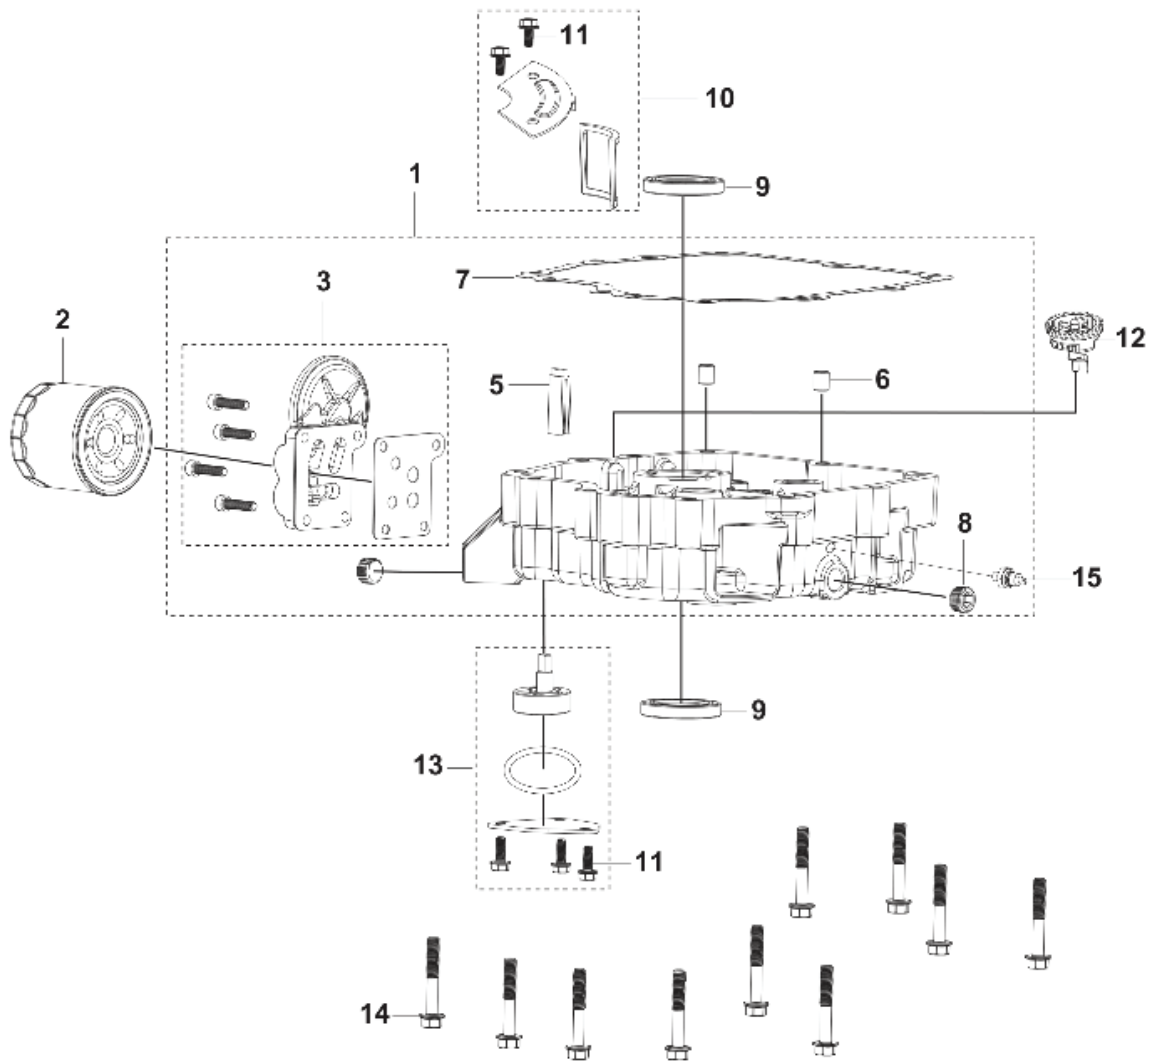

E HS 546AE
CRANKCASE COVER

REF.	ART. NR	ARTIKELBESKRIVNING	ANMÄRKNING	KIT
1	531147733	CRANKCASE KIT	CRANKCASE COVER KIT	1
2	591165901	OIL FILTER		1
3	531147734	SÄTESFÄSTE	OIL FILTER SEAT BRACKET	1
5	599595801	BLOCK	OIL RETURN BLOCK	1
6	599349138	TAPP	LOCATION PIN	1
7	599349171	PACKNING	CRANKCASE COVER GASKET	1
8	598600101	OIL PLUG		1
9	599596801	SEAL	OIL SEAL	1
10	599349229	SIL	OIL STRAINER	1
11	531147125	BULT	GB/T 5789: M6 L=16	1
12	599349180	VÄXEL	GOVERNOR GEAR	1
13	599349198	OLJEPUMP KPL		1
14	599349092	BULT	T320: M8 L=50	1
15	546631301	SENSOR	OIL SENSOR	1