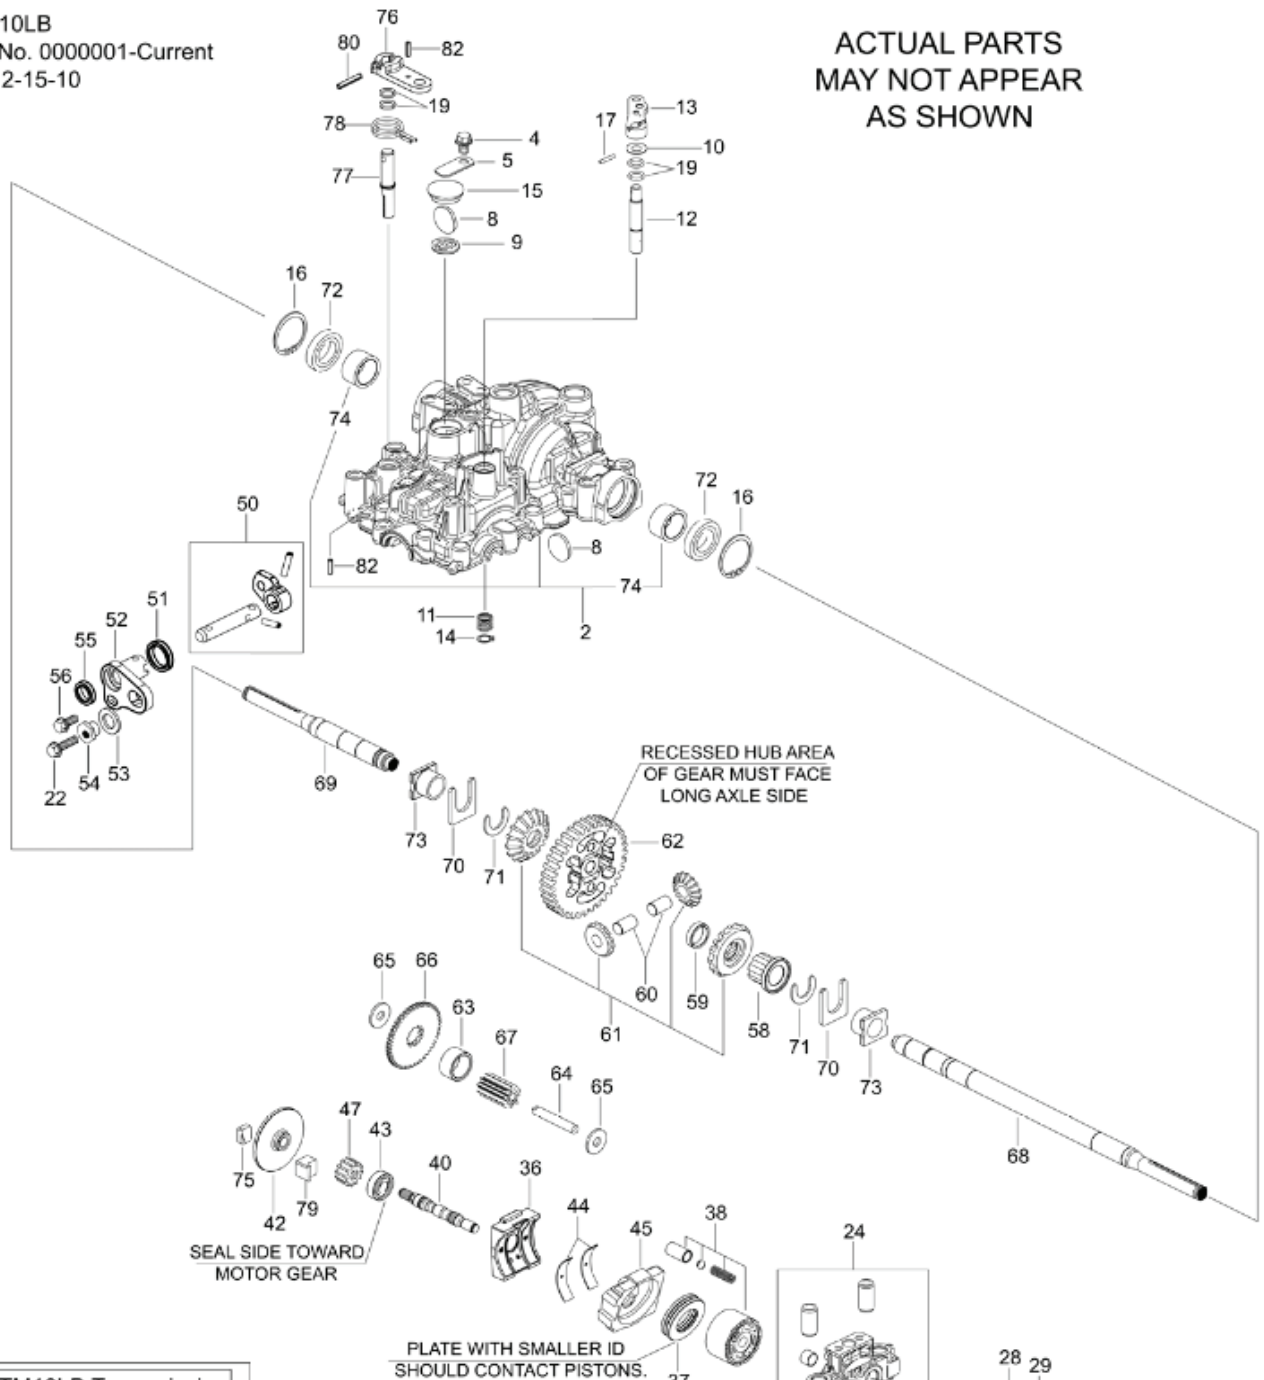

KTM10LB
Ser. No. 0000001-Current
Rev. 2-15-10

ACTUAL PARTS
MAY NOT APPEAR
AS SHOWN

1- KTM10LB Transmission

KTM10LB Seal Kit

Kit Includes

#15	#51
#19	#55
#23	#72
#28	#81
#29	#99

All parts may not be used.

200-