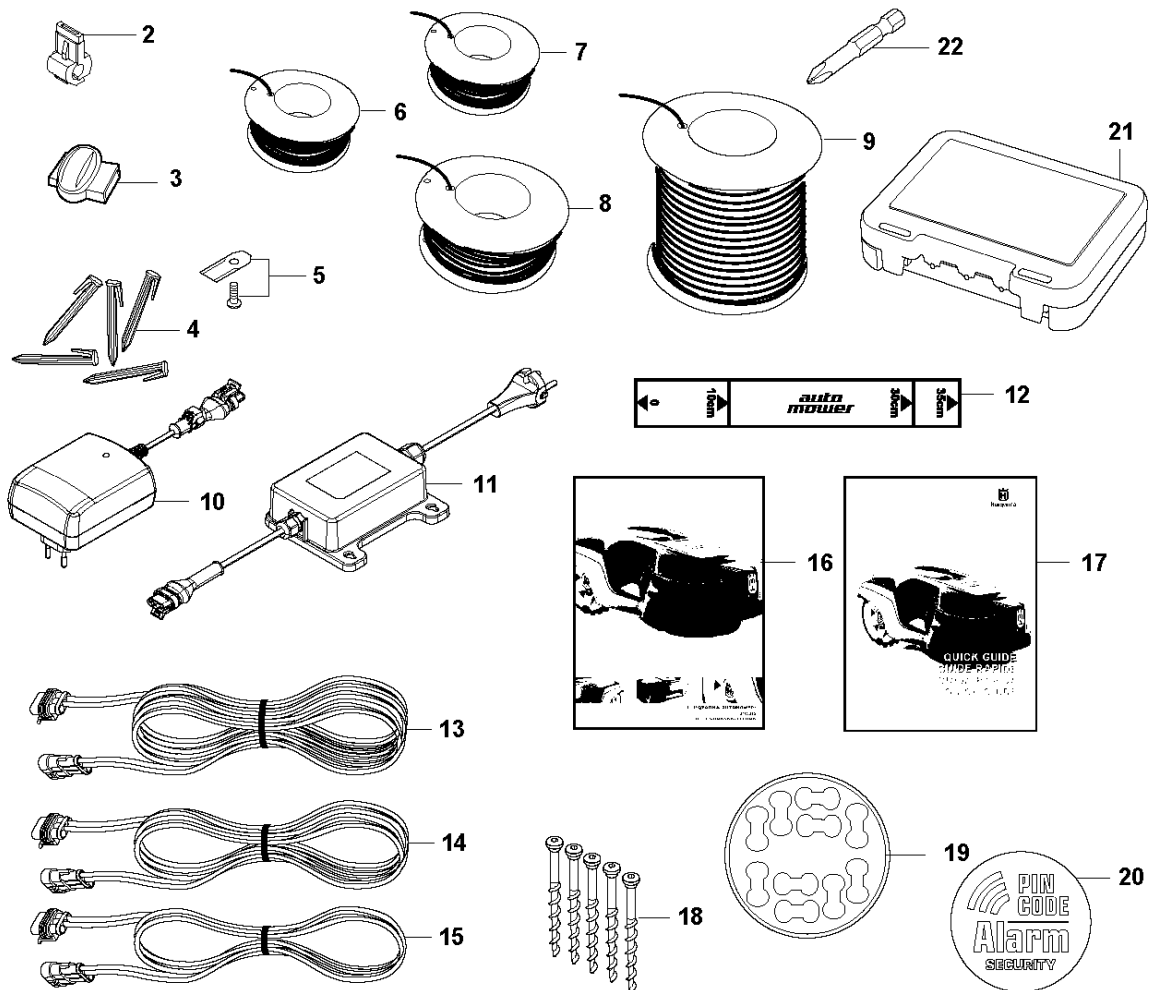

H AUTOMOWER 310, 315
INSTALLATION ACCESSORIES

Ref	Artikelnr	Beskrivning	Anmärkning	ANT SATS AL
1	967 62 36-01	INSTALLATION KIT	Installation KIT S: Wire (150 m), Staples (300 pcs), Connectors (3 pcs), Couplers (5 pcs)	1
1	967 62 36-02	INSTALLATION KIT	Installation KIT M: Wire (250 m), Staples (400 pcs), Connectors (3 pcs), Couplers (5 pcs)	1
1	967 62 36-03	INSTALLATION KIT	Installation KIT L: Wire (400 m), Staples (600 pcs), Connectors (5 pcs), Couplers (5 pcs)	1
2	535 12 90-01	KOPPLING	Loop Wire Connector	1
2	577 86 48-01	KOPPLING	Loop Wire Connector, Blister Pack, 5 pcs	1
2	535 12 90-02	KOPPLING	Loop Wire Connector, Blister Pack, 100 pcs	1
3	501 98 02-01	KOPPLING	Coupler	1
3	577 86 47-01	KOPPLING	Coupler, Blister Pack, 5 pcs	2
3	501 98 02-03	KOPPLING	Coupler, 100 pcs	1
4	583 97 34-01	KLAMMER	Staples, 100 pcs	1
5	577 86 46-03	BLADE SET	Long Life - Safety Blade, Blister Pack, 9 pcs	1
5	577 60 65-05	BLADE SET	Long Life - Safety Blade, 45 pcs	1
5	577 60 66-04	BLADE SET	Long Life - Safety Blade, 300 pcs	1
6	577 86 43-02	VAJER	Wire, Blister Pack, (50 m)	1
6	580 66 20-02	VAJER	Wire (150 m)	1
6	577 86 43-01	VAJER	Wire, Blister Pack, (150 m)	1
7	580 66 20-01	VAJER	Wire (250 m)	1
8	522 91 41-01	VAJER	Wire (500 m)	1
9	580 66 20-04	VAJER	Wire (800 m)	1
10	593 16 36-01	DRIVENHET	Power Supply Unit EU	1
11	590 44 22-02	DRIVENHET	Power Supply Unit UK, IE	1
11	584 86 26-01	DRIVENHET	EU	1
11	590 44 22-03	DRIVENHET	Power Supply Unit CH	1
11	584 86 26-04	DRIVENHET	Power Supply Unit US, CA	1
11	584 86 26-05	DRIVENHET	Power Supply Unit AU, NZ	1
11	584 86 26-06	DRIVENHET	Power Supply Unit JP	1
12	544 17 75-01	MÅTTBAND	Measuring Tape	1
13	579 82 51-01	KABLAGE KPL	Low voltage cable 20m	1
14	579 82 51-02	KABLAGE KPL	Low voltage cable 10m	1
15	579 82 51-03	KABLAGE KPL	Low voltage cable 3m	1
15	579 82 51-04	KABLAGE KPL	Low Voltage Cable (5 m)	1
16	115875706	TBD	Operator's Manual, Swedish	1
16	115875711	TBD	Operator's Manual, Danish	1
16	115875721	TBD	Operator's Manual, Finnish	1
16	115875726	TBD	Operator's Manual, Norwegian	1
16	115875731	TBD	Operator's Manual, English	1
16	115875732	TBD	Operator's Manual, French	1
16	115875736	TBD	Operator's Manual, French (CA)	1
16	115875741	TBD	Operator's Manual, Dutch	1
16	115875746	TBD	Operator's Manual, Italian	1
16	115875751	TBD	Operator's Manual, Spanish	1
16	115875756	TBD	Operator's Manual, German	1
16	115875758	TBD	Operator's Manual, Russian	1
16	115875759	TBD	Operator's Manual, Hungarian	1
16	115875761	TBD	Operator's Manual, Portuguese	1