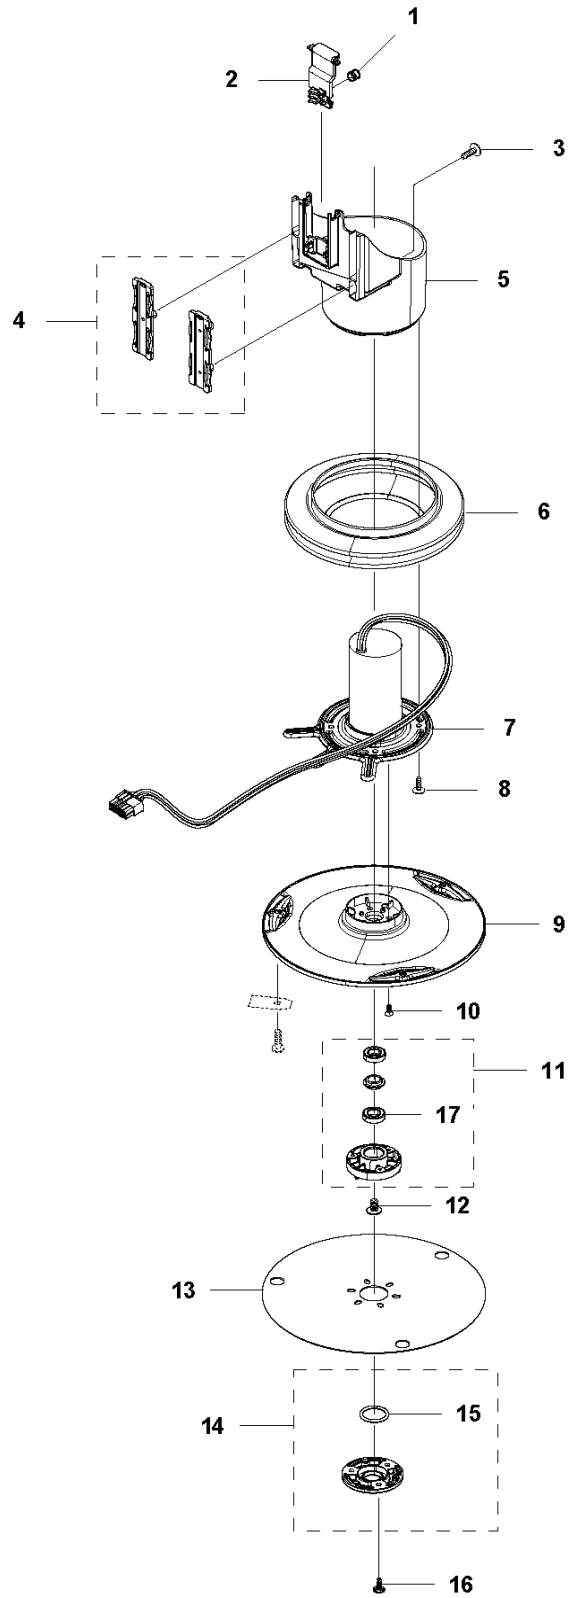

F AUTOMOWER 450X
BLADE MOTOR & CUTTING EQUIPMENT

ROBOTIC LAWN MOWERS

PXM_REF	PXM_PARTNO	ARTIKELBESKRIVNING	PXM_REMARK		
1	580624401	FJÄDER	Spring	1	
2	579564601	LÄNK	Link	1	
3	575543314	SCREW	Screw	3	
4	581621801	LAGERSATS	Bearing KIT	1	
5	579564501	HUS	Housing	1	
6	579666403	BÄLG	Bellows	1	
7	587381401	MOTOR KPL	Cutting Motor ASSY	1	
8	575543314	SCREW	Screw	4	
9	598814401	KNIVDISK	Incl. screws. For 2020 models	1	
9	587378101	KNIVDISK	For 2019, 2018, 2017 & 2016 models	1	
10	590508701	SCREW	Fits to Cutting Disc 597282001	3	
10	535130502	SCREW	Fits to Cutting Disc 587378101	3	
11	588421702	LAGERHUS KPL	Bearing Housing ASSY	1	
12	535076001	SCREW	Screw	1	
13	597449801	HASPLÅT	For 2020 models. Skid Plate.	1	
13	587378001	HASPLÅT	For 2019, 2018, 2017 & 2016 models	1	
14	587449601	TÄCKLOCKSSATS	Bearing Cover ASSY	1	
15	585297501	O-RING	O-Ring	1	
16	575543314	SCREW	Screw	3	
17	535075703	KULLAGER		1	11
17	593080801	KULLAGER	Tube 50 pcs	1