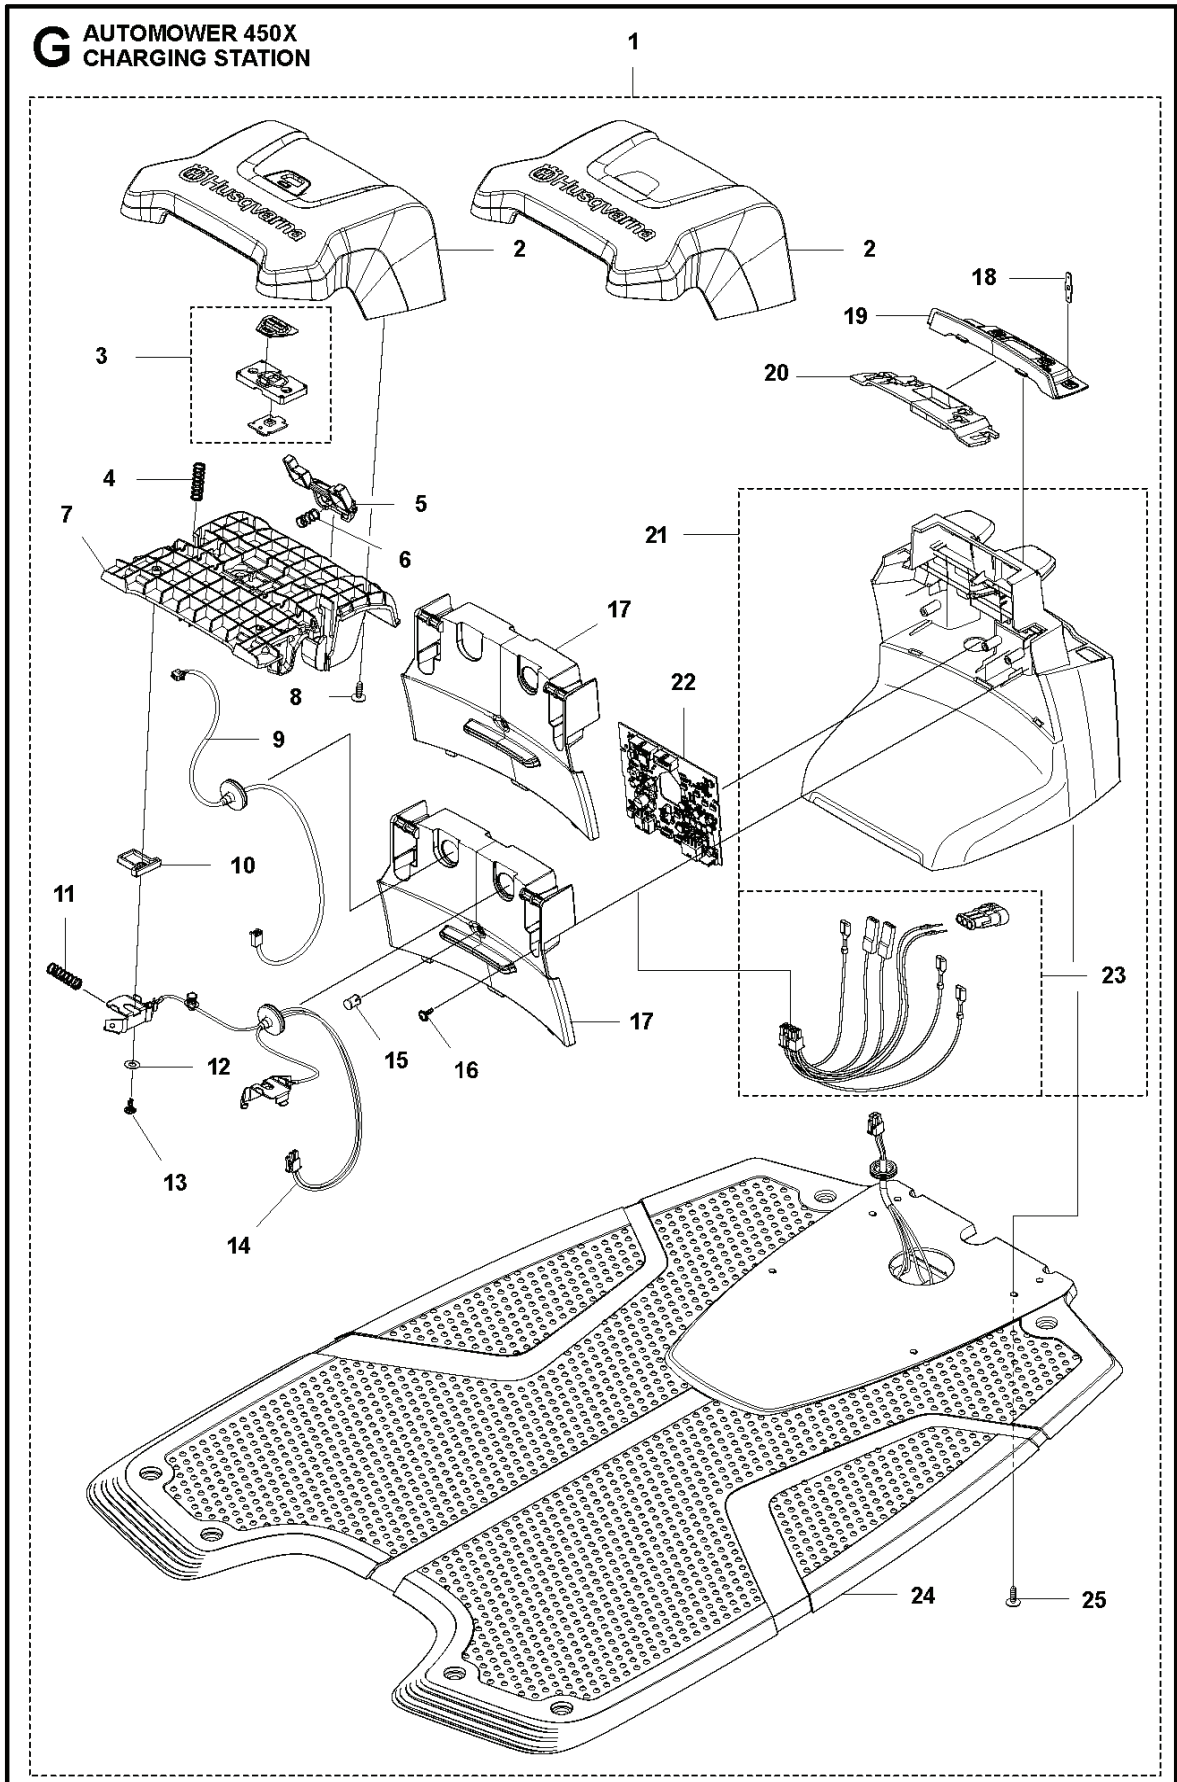

G AUTOMOWER 450X
CHARGING STATION

ROBOTIC LAWN MOWERS

PXM_REF	PXM_PARTNO	ARTIKELBESKRIVNING	PXM_REMARK		
1	593784702	LADDSTATION	For 2020, 2019, 2018 & 2017 models. Charging Station.	1	
1	580765503	LADDSTATION	For 2016 models	1	
2	579448204	HATT	With Park Button	1	
2	579448203	HATT	Without Park Button	1	
3	501065901	BUTTON KIT	Home Button KIT	1	
4	580511401	FJÄDER	Spring	2	
5	579462402	KNAPP	Button - Release	1	
6	574487001	FJÄDER	Spring	1	
7	579458004	RAM	Frame	1	
8	575543314	SCREW	Screw	4	
9	579708301	LOOM	Home Button Wiring	1	
10	579460502	DISTANSBRICKA	Distance	2	
11	580511401	FJÄDER	Spring	2	
12	734113741	BRICKA	Washer	2	
13	575543314	SCREW	Screw	2	
14	585539502	KABLAGE KPL	Loom Charging Contact	1	
15	590217201	LINS	Lens	1	
16	575543314	SCREW	Screw	2	
17	579459703	LOCK	2 holes (with park button)	1	
17	579459704	LOCK	1 hole (without park button)	1	
18	580504101	POLSKO	Terminal	5	
19	579459803	PANEL	Panel	1	
20	579459901	HÅLLARE	Holder	1	
21	588188801	HUS KPL	Housing KIT	1	
22	592894501	KRETSKORT	PCBA Charging Station	1	
23	588478901	KABELSATS	Wiring CS	1	
24	590094001	BASE ASSY	Charging Plate	1	
25	575543314	SCREW	Screw	4