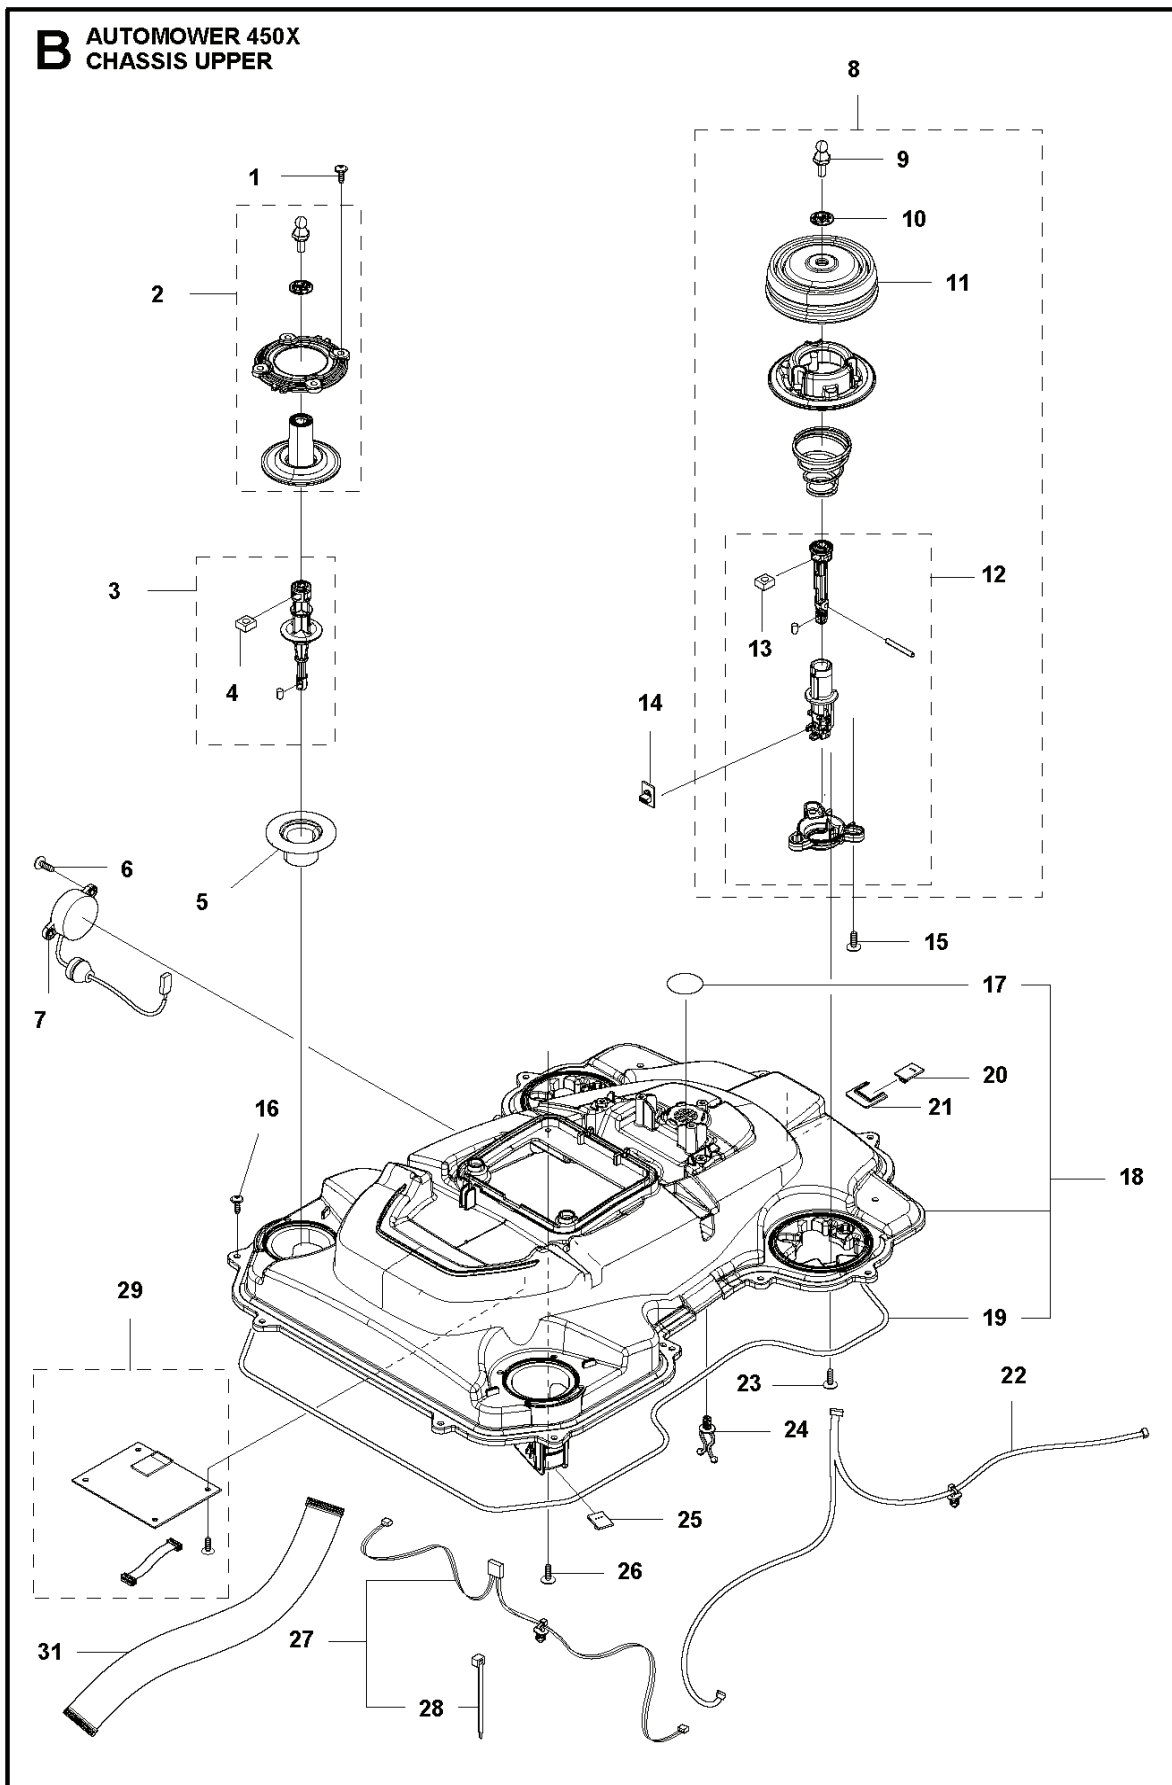

B AUTOMOWER 450X
CHASSIS UPPER

ROBOTIC LAWN MOWERS

PXM_REF	PXM_PARTNO	ARTIKELBESKRIVNING	PXM_REMARK	
1	574450101	SKRUV ITXPANT	Screw	8
2	501061301	JOYSTICK KIT	Joystick KIT Rear	2
3	501122602	JOYSTICK KIT	Column KIT	2
4	503226601	MUTTER 4-KANT	Square Nut	2
5	535143201	UTSLAGSBEGRÄNSARE	Deflection Limiter	2
6	575543314	SCREW	Screw	2
7	579706302	BUZZER	Buzzer	1
8	581620903	JOYSTICK KIT	Joystick KIT Front	2
9	580526701	STUD	Stud	2
10	579525701	BRICKA	Washer	2
11	579474601	BÄLG	Bellows	2
12	587448802	JOYSTICK KIT	Joystick ASSY	2
13	503226601	MUTTER 4-KANT	Square Nut	2
14	592852301	KRETSKORT	PCBA Lift Sensor	2
15	575543314	SCREW	Screw	6
16	574450101	SKRUV ITXPANT	Screw	14
17	577753701	LUFTFILTER	Air Filter 10 pcs	1
18	581620802	CHASSIS KIT	Chassis KIT	1
19	574874705	TÄTNINGSLIST	Sealing Strip (1 pcs. diam. 5 mm)	1
20	592852401	KRETSKORT	PCBA Collision Sensor	1
21	587834901	KLÄMMA	Clip	1
22	581660901	KABLAGE KPL	Wiring	1
23	574450101	SKRUV ITXPANT	Screw	6
24	580682901	HÄLLARE	Holder Twist Lock	2
25	579669101	KRETSKORT	PCBA Collision Sensor	1
26	574450101	SKRUV ITXPANT	Screw	4
27	581621101	LOOM KIT	Wiring KIT	1
28	900238708	BUNTBAND	Tie Wrap	2
29	586662311	GPS MODULE	AM Connect. KIT, US,CA	1
29	586662308	GPS MODULE	AM Connect. KIT, AU,NZ	1
29	586662307	GPS MODULE	AM Connect. KIT,	1
29	586662309	GPS MODULE	AM Connect. KIT,	1
31	579706201	KABLAGE KPL	Wiring	1