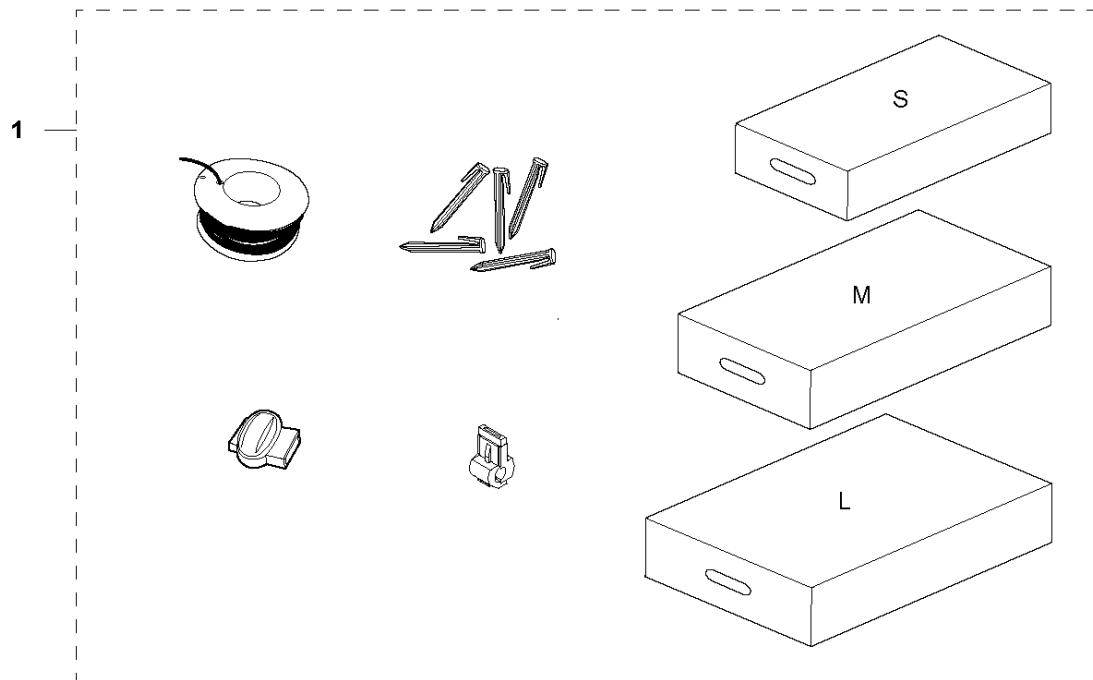

H AUTOMOWER 520, 550 INSTALLATION ACCESSORIES

Ref	Artikelnr	Beskrivning	Anmärkning	ANT	SATS
				AL	
1	967 62 36-01	INSTALLATION KIT	Installation KIT S Wire (150 m), Staples (300 pcs), Connectors (5 pcs), Couplers (3 pcs)	1	
1	967 62 36-02	INSTALLATION KIT	Installation KIT M Wire (250 m), Staples (400 pcs), Connectors (5 pcs), Couplers (3 pcs)	1	
1	967 62 36-03	INSTALLATION KIT	Installation KIT L Wire (400 m), Staples (600 pcs), Connectors (5 pcs), Couplers (5 pcs)	1	
2	535 12 90-01	KOPPLING	Loop Wire Connector	1	1
2	577 86 48-01	KOPPLING	Loop Wire Connector, Blister Pack, 5 pcs	1	
2	535 12 90-02	KOPPLING	Loop Wire Connector, 100pcs	1	
3	501 98 02-01	KOPPLING	Coupler	1	1
3	577 86 47-01	KOPPLING	Coupler, Blister pack, 5 pcs	1	
3	501 98 02-03	KOPPLING	Coupler, 100 pcs	1	
4	577 86 42-01	KLAMMER	Staple, 85 mm, Blister pack, 100 pcs	1	
4	583 97 34-01	KLAMMER	Staple, 85 mm, 100 pcs	1	1
5	577 86 43-02	VAJER	Wire, Blister pack (50 m)	1	
5	580 66 20-02	VAJER	Wire (150 m)	1	1
5	577 86 43-01	VAJER	Wire, Blister pack, (150 m)	1	
6	580 66 20-01	VAJER	Wire (250 m)	1	1
7	522 91 41-01	VAJER	Wire (500 m, Ø3.4 mm)	1	
8	580 66 20-04	VAJER	Wire (800 m)	1	
9	586 75 53-01	DRIVENHET	Power Supply Unit (EU) 520	1	
9	586 75 53-02	DRIVENHET	Power Supply Unit (UK/IRL) 520	1	
9	586 75 53-03	DRIVENHET	Power Supply Unit (CH) 520	1	
9	586 75 53-04	DRIVENHET	Power Supply Unit (US/CA) 520	1	
9	586 75 53-05	DRIVENHET	Power Supply Unit (AU/NZ) 520	1	
9	586 75 53-06	DRIVENHET	Power Supply Unit (JP) 520	1	
9	586 81 22-01	DRIVENHET	Power Supply Unit (EU) 550	1	
9	586 81 22-02	DRIVENHET	Power Supply Unit (UK/IRL) 550	1	
9	586 81 22-03	DRIVENHET	Power Supply Unit (CH) 550	1	
9	586 81 22-04	DRIVENHET	Power Supply Unit (US/CA) 550	1	
9	586 81 22-05	DRIVENHET	Power Supply Unit (AU/NZ) 550	1	
10	544 17 75-01	MÅTTBAND	Measuring Tape	1	
11	577 86 46-03	BLADE SET	Long Life Safety Blade, Blister Pack, 9 pcs	1	
11	577 60 65-05	BLADE SET	Long Life Safety Blade, 45 pcs	1	
11	577 60 66-04	BLADE SET	Long Life Safety Blade, 300 pcs	1	
12	115 90 63-01	BRUKSANVISNING	OM, SE	1	
12	115 90 63-06	BRUKSANVISNING	OM, DK	1	
12	115 90 63-11	BRUKSANVISNING	OM, FI	1	
12	115 90 63-21	BRUKSANVISNING	OM, NO	1	
12	115 90 63-26	BRUKSANVISNING	OM, EN	1	
12	115 90 63-31	BRUKSANVISNING	OM, FR	1	
12	115 90 63-32	BRUKSANVISNING	OM, FR (CA)	1	
12	115 90 63-36	BRUKSANVISNING	OM, NL	1	
12	115 90 63-41	BRUKSANVISNING	OM, IT	1	
12	115 90 63-46	BRUKSANVISNING	OM, ES	1