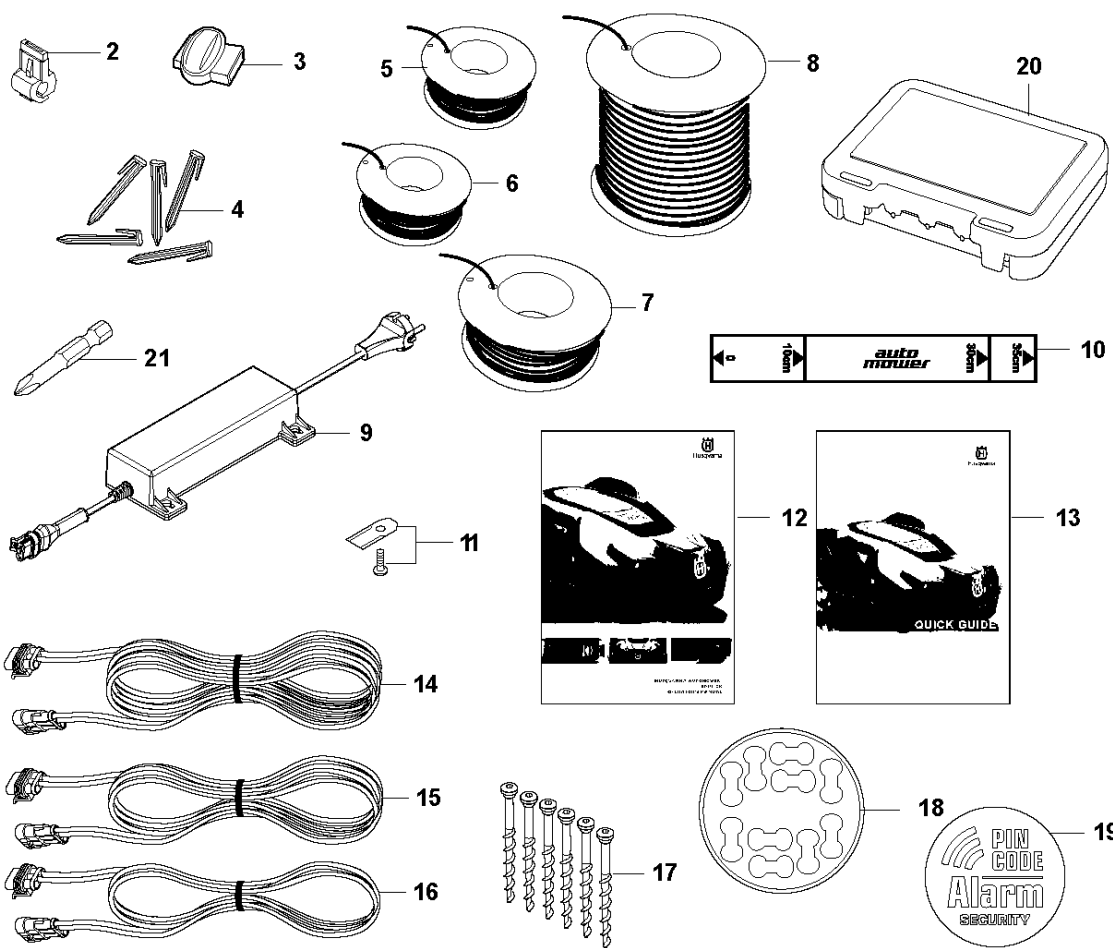

H AUTOMOWER 520, 550 INSTALLATION ACCESSORIES

Ref	Artikelnr	Beskrivning	Anmärkning	ANT	SATS
				AL	
1	967 62 36-01	INSTALLATION KIT	Installation KIT S Wire (150 m), Staples (300 pcs), Connectors (5 pcs), Couplers (3 pcs)	1	
1	967 62 36-02	INSTALLATION KIT	Installation KIT M Wire (250 m), Staples (400 pcs), Connectors (5 pcs), Couplers (3 pcs)	1	
1	967 62 36-03	INSTALLATION KIT	Installation KIT L Wire (400 m), Staples (600 pcs), Connectors (5 pcs), Couplers (5 pcs)	1	
2	535 12 90-01	KOPPLING	Loop Wire Connector	1	1
2	577 86 48-01	KOPPLING	Loop Wire Connector, Blister Pack, 5 pcs	1	
2	535 12 90-02	KOPPLING	Loop Wire Connector, 100pcs	1	
3	501 98 02-01	KOPPLING	Coupler	1	1
3	577 86 47-01	KOPPLING	Coupler, Blister pack, 5 pcs	1	
3	501 98 02-03	KOPPLING	Coupler, 100 pcs	1	
4	577 86 42-01	KLAMMER	Staple, 85 mm, Blister pack, 100 pcs	1	
4	583 97 34-01	KLAMMER	Staple, 85 mm, 100 pcs	1	1
5	577 86 43-02	VAJER	Wire, Blister pack (50 m)	1	
5	580 66 20-02	VAJER	Wire (150 m)	1	1
5	577 86 43-01	VAJER	Wire, Blister pack, (150 m)	1	
6	580 66 20-01	VAJER	Wire (250 m)	1	1
7	522 91 41-01	VAJER	Wire (500 m, Ø3.4 mm)	1	
8	580 66 20-04	VAJER	Wire (800 m)	1	
9	586 75 53-01	DRIVENHET	Power Supply Unit (EU) 520	1	
9	586 75 53-02	DRIVENHET	Power Supply Unit (UK/IRL) 520	1	
9	586 75 53-03	DRIVENHET	Power Supply Unit (CH) 520	1	
9	586 75 53-04	DRIVENHET	Power Supply Unit (US/CA) 520	1	
9	586 75 53-05	DRIVENHET	Power Supply Unit (AU/NZ) 520	1	
9	586 75 53-06	DRIVENHET	Power Supply Unit (JP) 520	1	
9	586 81 22-01	DRIVENHET	Power Supply Unit (EU) 550	1	
9	586 81 22-02	DRIVENHET	Power Supply Unit (UK/IRL) 550	1	
9	586 81 22-03	DRIVENHET	Power Supply Unit (CH) 550	1	
9	586 81 22-04	DRIVENHET	Power Supply Unit (US/CA) 550	1	
9	586 81 22-05	DRIVENHET	Power Supply Unit (AU/NZ) 550	1	
10	544 17 75-01	MÅTTBAND	Measuring Tape	1	
11	577 86 46-03	BLADE SET	Long Life Safety Blade, Blister Pack, 9 pcs	1	
11	577 60 65-05	BLADE SET	Long Life Safety Blade, 45 pcs	1	
11	577 60 66-04	BLADE SET	Long Life Safety Blade, 300 pcs	1	
12	115 90 63-01	BRUKSANVISNING	OM, SE	1	
12	115 90 63-06	BRUKSANVISNING	OM, DK	1	
12	115 90 63-11	BRUKSANVISNING	OM, FI	1	
12	115 90 63-21	BRUKSANVISNING	OM, NO	1	
12	115 90 63-26	BRUKSANVISNING	OM, EN	1	
12	115 90 63-31	BRUKSANVISNING	OM, FR	1	
12	115 90 63-32	BRUKSANVISNING	OM, FR (CA)	1	
12	115 90 63-36	BRUKSANVISNING	OM, NL	1	
12	115 90 63-41	BRUKSANVISNING	OM, IT	1	
12	115 90 63-46	BRUKSANVISNING	OM, ES	1