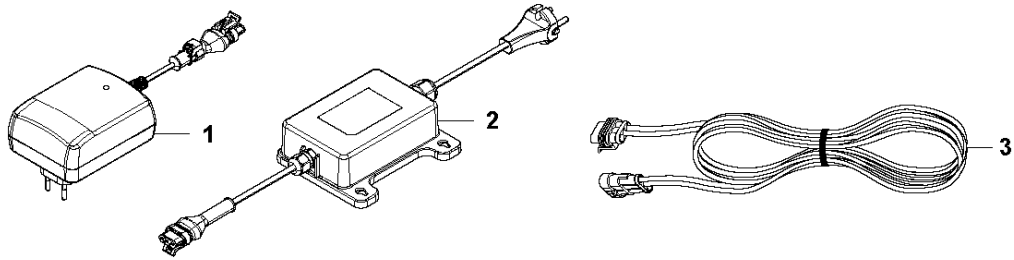

F GARDENA R38Li/40Li/R45Li/R50Li
INSTALLATION ACCESSORIES

Ref	Artikelnr	Beskrivning	Anmärkning	ANT SATS AL
1	593 16 36-01	DRIVENHET	Power Supply Unit, EU	1
2	584 86 26-02	DRIVENHET	Power Supply Unit, UK	1
2	584 86 26-03	DRIVENHET	Power Supply Unit, CH	1
2	584 86 26-04	DRIVENHET	Power Supply Unit, CA	1
2	584 86 26-05	DRIVENHET	Power Supply Unit, AU-NZ	1
3	579 82 51-01	KABLAGE KPL	Low Voltage Cable (20 m)	1
3	579 82 51-02	KABLAGE KPL	Low Voltage Cable (10 m)	1
3	579 82 51-03	KABLAGE KPL	Low Voltage Cable (3 m)	1
3	579 82 51-04	KABLAGE KPL	Low Voltage Cable (5 m)	1
4	966 80 98-01	KLAMMER	Staples (100 pcs), Gardena Blister Pack	1
4	Gardena40902 0	TBD	Staples (100 pcs), Gardena Blister Pack	1
5	575 23 86-02	SCREW KIT	Anchor Screw (3 pcs) incl. Allen Key	1
6	967 10 48-01	VAJER	Loop Wire 50 m, Gardena Blister Pack	1
6	Gardena40582 0	TBD	Loop Wire 50 m, Gardena Blister Pack	1
6	966 80 96-01	VAJER	Loop Wire (150 m), Gardena Blister Pack	1
6	Gardena40882 0	TBD	Loop Wire (150 m), Gardena Blister Pack	1
7	966 80 95-01	KNIV	Blades (9 pcs), Gardena Blister Pack	1
7	Gardena40872 0	TBD	Blades (9 pcs), Gardena Blister Pack	1
7	577 60 65-05	BLADE SET	Long Life - Safety Blade, 45 pcs	1
7	577 60 66-04	BLADE SET	Long Life - Safety Blade, 300 pcs	1
8	535 12 90-01	KOPPLING	Loop Wire Connector (1pcs)	1
9	501 98 02-01	KOPPLING	Coupler (1pcs)	1
9	501 98 02-02	KOPPLING	Coupler KIT (50pcs)	1
10	966 80 97-01	KOPPLING	2 Connectors+6 Couplers, Gardena Blister Pack	1
10	Gardena40892 0	TBD	2 Connectors+6 Couplers, Gardena Blister Pack	1
10	579 04 81-01	TILLBEHÖRSPÅSE	5 Connectors+5 Couplers	1
11	586 27 79-01	ETIKETT	Sticker, Cable Markers (10 pcs)	1
12	502 40 53-01	DEKAL	Label, Anti-Theft	1
13	578 90 91-05	DVD	Installation DVD, Gardena	1
14	115844301	TBD	Operator's Manual, Swedish	1
14	115844306	TBD	Operator's Manual, Danish	1
14	115844311	TBD	Operator's Manual, Finnish	1
14	115844321	TBD	Operator's Manual, Norwegian	1
14	115844326	TBD	Operator's Manual, English	1
14	115844331	TBD	Operator's Manual, French	1
14	115844336	TBD	Operator's Manual, Dutch	1
14	115844341	TBD	Operator's Manual, Italian	1
14	115844346	TBD	Operator's Manual, Spanish	1
14	115844351	TBD	Operator's Manual, German	1
14	115844358	TBD	Operator's Manual, Hungarian	1
14	115844359	TBD	Operator's Manual, Portuguese	1
14	115844361	TBD	Operator's Manual, Polish	1
14	115844368	TBD	Operator's Manual, Slovakian	1
14	115844384	TBD	Operator's Manual, Slovenian	1
14	115844390	TBD	Operator's Manual, Czech	1