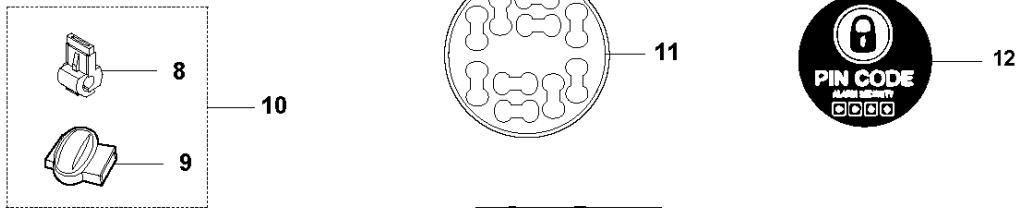

F GARDENA R38Li/40Li/R45Li/R50Li
INSTALLATION ACCESSORIES

Ref	Artikelnr	Beskrivning	Anmärkning	ANT SATS AL
1	593 16 36-01	DRIVENHET	Power Supply Unit, EU	1
2	584 86 26-02	DRIVENHET	Power Supply Unit, UK	1
2	584 86 26-03	DRIVENHET	Power Supply Unit, CH	1
2	584 86 26-04	DRIVENHET	Power Supply Unit, CA	1
2	584 86 26-05	DRIVENHET	Power Supply Unit, AU-NZ	1
3	579 82 51-01	KABLAGE KPL	Low Voltage Cable (20 m)	1
3	579 82 51-02	KABLAGE KPL	Low Voltage Cable (10 m)	1
3	579 82 51-03	KABLAGE KPL	Low Voltage Cable (3 m)	1
3	579 82 51-04	KABLAGE KPL	Low Voltage Cable (5 m)	1
4	966 80 98-01	KLAMMER	Staples (100 pcs), Gardena Blister Pack	1
4	Gardena40902 0	TBD	Staples (100 pcs), Gardena Blister Pack	1
5	575 23 86-02	SCREW KIT	Anchor Screw (3 pcs) incl. Allen Key	1
6	967 10 48-01	VAJER	Loop Wire 50 m, Gardena Blister Pack	1
6	Gardena40582 0	TBD	Loop Wire 50 m, Gardena Blister Pack	1
6	966 80 96-01	VAJER	Loop Wire (150 m), Gardena Blister Pack	1
6	Gardena40882 0	TBD	Loop Wire (150 m), Gardena Blister Pack	1
7	966 80 95-01	KNIV	Blades (9 pcs), Gardena Blister Pack	1
7	Gardena40872 0	TBD	Blades (9 pcs), Gardena Blister Pack	1
7	577 60 65-05	BLADE SET	Long Life - Safety Blade, 45 pcs	1
7	577 60 66-04	BLADE SET	Long Life - Safety Blade, 300 pcs	1
8	535 12 90-01	KOPPLING	Loop Wire Connector (1pcs)	1
9	501 98 02-01	KOPPLING	Coupler (1pcs)	1
9	501 98 02-02	KOPPLING	Coupler KIT (50pcs)	1
10	966 80 97-01	KOPPLING	2 Connectors+6 Couplers, Gardena Blister Pack	1
10	Gardena40892 0	TBD	2 Connectors+6 Couplers, Gardena Blister Pack	1
10	579 04 81-01	TILLBEHÖRSPÅSE	5 Connectors+5 Couplers	1
11	586 27 79-01	ETIKETT	Sticker, Cable Markers (10 pcs)	1
12	502 40 53-01	DEKAL	Label, Anti-Theft	1
13	578 90 91-05	DVD	Installation DVD, Gardena	1
14	115844301	TBD	Operator's Manual, Swedish	1
14	115844306	TBD	Operator's Manual, Danish	1
14	115844311	TBD	Operator's Manual, Finnish	1
14	115844321	TBD	Operator's Manual, Norwegian	1
14	115844326	TBD	Operator's Manual, English	1
14	115844331	TBD	Operator's Manual, French	1
14	115844336	TBD	Operator's Manual, Dutch	1
14	115844341	TBD	Operator's Manual, Italian	1
14	115844346	TBD	Operator's Manual, Spanish	1
14	115844351	TBD	Operator's Manual, German	1
14	115844358	TBD	Operator's Manual, Hungarian	1
14	115844359	TBD	Operator's Manual, Portuguese	1
14	115844361	TBD	Operator's Manual, Polish	1
14	115844368	TBD	Operator's Manual, Slovakian	1
14	115844384	TBD	Operator's Manual, Slovenian	1
14	115844390	TBD	Operator's Manual, Czech	1