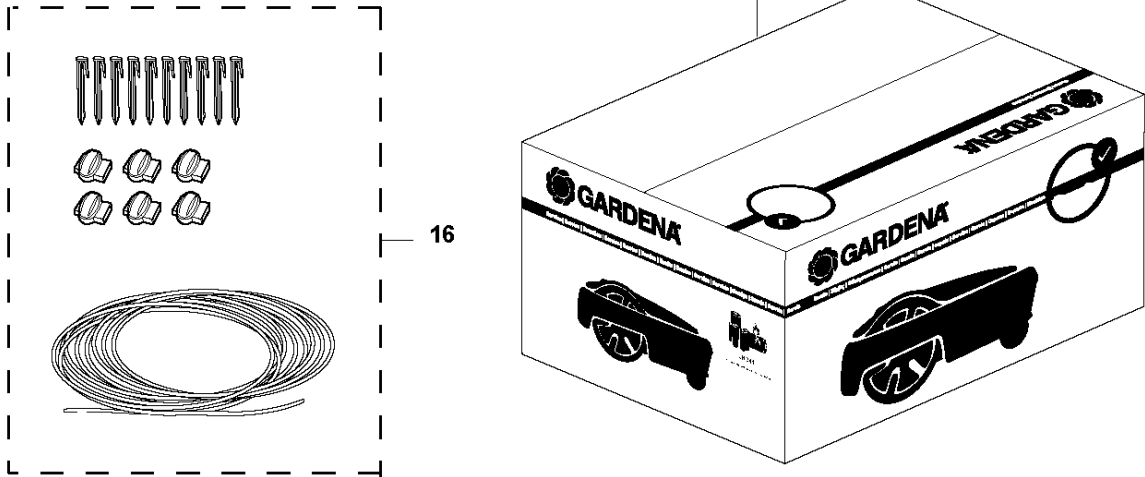

F GARDENA R38Li/40Li/R45Li/R50Li
INSTALLATION ACCESSORIES

Ref	Artikelnr	Beskrivning	Anmärkning	ANT SATS AL
1	593 16 36-01	DRIVENHET	Power Supply Unit, EU	1
2	584 86 26-02	DRIVENHET	Power Supply Unit, UK	1
2	584 86 26-03	DRIVENHET	Power Supply Unit, CH	1
2	584 86 26-04	DRIVENHET	Power Supply Unit, CA	1
2	584 86 26-05	DRIVENHET	Power Supply Unit, AU-NZ	1
3	579 82 51-01	KABLAGE KPL	Low Voltage Cable (20 m)	1
3	579 82 51-02	KABLAGE KPL	Low Voltage Cable (10 m)	1
3	579 82 51-03	KABLAGE KPL	Low Voltage Cable (3 m)	1
3	579 82 51-04	KABLAGE KPL	Low Voltage Cable (5 m)	1
4	966 80 98-01	KLAMMER	Staples (100 pcs), Gardena Blister Pack	1
4	Gardena40902 0	TBD	Staples (100 pcs), Gardena Blister Pack	1
5	575 23 86-02	SCREW KIT	Anchor Screw (3 pcs) incl. Allen Key	1
6	967 10 48-01	VAJER	Loop Wire 50 m, Gardena Blister Pack	1
6	Gardena40582 0	TBD	Loop Wire 50 m, Gardena Blister Pack	1
6	966 80 96-01	VAJER	Loop Wire (150 m), Gardena Blister Pack	1
6	Gardena40882 0	TBD	Loop Wire (150 m), Gardena Blister Pack	1
7	966 80 95-01	KNIV	Blades (9 pcs), Gardena Blister Pack	1
7	Gardena40872 0	TBD	Blades (9 pcs), Gardena Blister Pack	1
7	577 60 65-05	BLADE SET	Long Life - Safety Blade, 45 pcs	1
7	577 60 66-04	BLADE SET	Long Life - Safety Blade, 300 pcs	1
8	535 12 90-01	KOPPLING	Loop Wire Connector (1pcs)	1
9	501 98 02-01	KOPPLING	Coupler (1pcs)	1
9	501 98 02-02	KOPPLING	Coupler KIT (50pcs)	1
10	966 80 97-01	KOPPLING	2 Connectors+6 Couplers, Gardena Blister Pack	1
10	Gardena40892 0	TBD	2 Connectors+6 Couplers, Gardena Blister Pack	1
10	579 04 81-01	TILLBEHÖRSPÅSE	5 Connectors+5 Couplers	1
11	586 27 79-01	ETIKETT	Sticker, Cable Markers (10 pcs)	1
12	502 40 53-01	DEKAL	Label, Anti-Theft	1
13	578 90 91-05	DVD	Installation DVD, Gardena	1
14	115844301	TBD	Operator's Manual, Swedish	1
14	115844306	TBD	Operator's Manual, Danish	1
14	115844311	TBD	Operator's Manual, Finnish	1
14	115844321	TBD	Operator's Manual, Norwegian	1
14	115844326	TBD	Operator's Manual, English	1
14	115844331	TBD	Operator's Manual, French	1
14	115844336	TBD	Operator's Manual, Dutch	1
14	115844341	TBD	Operator's Manual, Italian	1
14	115844346	TBD	Operator's Manual, Spanish	1
14	115844351	TBD	Operator's Manual, German	1
14	115844358	TBD	Operator's Manual, Hungarian	1
14	115844359	TBD	Operator's Manual, Portuguese	1
14	115844361	TBD	Operator's Manual, Polish	1
14	115844368	TBD	Operator's Manual, Slovakian	1
14	115844384	TBD	Operator's Manual, Slovenian	1
14	115844390	TBD	Operator's Manual, Czech	1