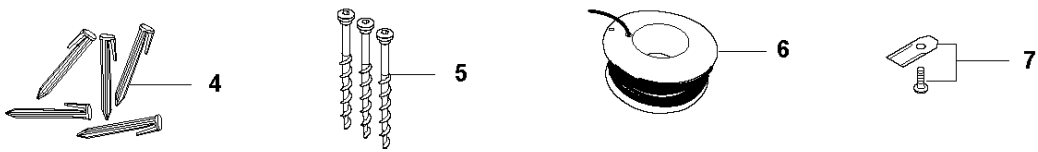

F GARDENA R38Li/40Li/R45Li/R50Li
INSTALLATION ACCESSORIES

Ref	Artikelnr	Beskrivning	Anmärkning	ANT SATS AL
1	593 16 36-01	DRIVENHET	Power Supply Unit, EU	1
2	584 86 26-02	DRIVENHET	Power Supply Unit, UK	1
2	584 86 26-03	DRIVENHET	Power Supply Unit, CH	1
2	584 86 26-04	DRIVENHET	Power Supply Unit, CA	1
2	584 86 26-05	DRIVENHET	Power Supply Unit, AU-NZ	1
3	579 82 51-01	KABLAGE KPL	Low Voltage Cable (20 m)	1
3	579 82 51-02	KABLAGE KPL	Low Voltage Cable (10 m)	1
3	579 82 51-03	KABLAGE KPL	Low Voltage Cable (3 m)	1
3	579 82 51-04	KABLAGE KPL	Low Voltage Cable (5 m)	1
4	966 80 98-01	KLAMMER	Staples (100 pcs), Gardena Blister Pack	1
4	Gardena40902 0	TBD	Staples (100 pcs), Gardena Blister Pack	1
5	575 23 86-02	SCREW KIT	Anchor Screw (3 pcs) incl. Allen Key	1
6	967 10 48-01	VAJER	Loop Wire 50 m, Gardena Blister Pack	1
6	Gardena40582 0	TBD	Loop Wire 50 m, Gardena Blister Pack	1
6	966 80 96-01	VAJER	Loop Wire (150 m), Gardena Blister Pack	1
6	Gardena40882 0	TBD	Loop Wire (150 m), Gardena Blister Pack	1
7	966 80 95-01	KNIV	Blades (9 pcs), Gardena Blister Pack	1
7	Gardena40872 0	TBD	Blades (9 pcs), Gardena Blister Pack	1
7	577 60 65-05	BLADE SET	Long Life - Safety Blade, 45 pcs	1
7	577 60 66-04	BLADE SET	Long Life - Safety Blade, 300 pcs	1
8	535 12 90-01	KOPPLING	Loop Wire Connector (1pcs)	1
9	501 98 02-01	KOPPLING	Coupler (1pcs)	1
9	501 98 02-02	KOPPLING	Coupler KIT (50pcs)	1
10	966 80 97-01	KOPPLING	2 Connectors+6 Couplers, Gardena Blister Pack	1
10	Gardena40892 0	TBD	2 Connectors+6 Couplers, Gardena Blister Pack	1
10	579 04 81-01	TILLBEHÖRSPÅSE	5 Connectors+5 Couplers	1
11	586 27 79-01	ETIKETT	Sticker, Cable Markers (10 pcs)	1
12	502 40 53-01	DEKAL	Label, Anti-Theft	1
13	578 90 91-05	DVD	Installation DVD, Gardena	1
14	115844301	TBD	Operator's Manual, Swedish	1
14	115844306	TBD	Operator's Manual, Danish	1
14	115844311	TBD	Operator's Manual, Finnish	1
14	115844321	TBD	Operator's Manual, Norwegian	1
14	115844326	TBD	Operator's Manual, English	1
14	115844331	TBD	Operator's Manual, French	1
14	115844336	TBD	Operator's Manual, Dutch	1
14	115844341	TBD	Operator's Manual, Italian	1
14	115844346	TBD	Operator's Manual, Spanish	1
14	115844351	TBD	Operator's Manual, German	1
14	115844358	TBD	Operator's Manual, Hungarian	1
14	115844359	TBD	Operator's Manual, Portuguese	1
14	115844361	TBD	Operator's Manual, Polish	1
14	115844368	TBD	Operator's Manual, Slovakian	1
14	115844384	TBD	Operator's Manual, Slovenian	1
14	115844390	TBD	Operator's Manual, Czech	1