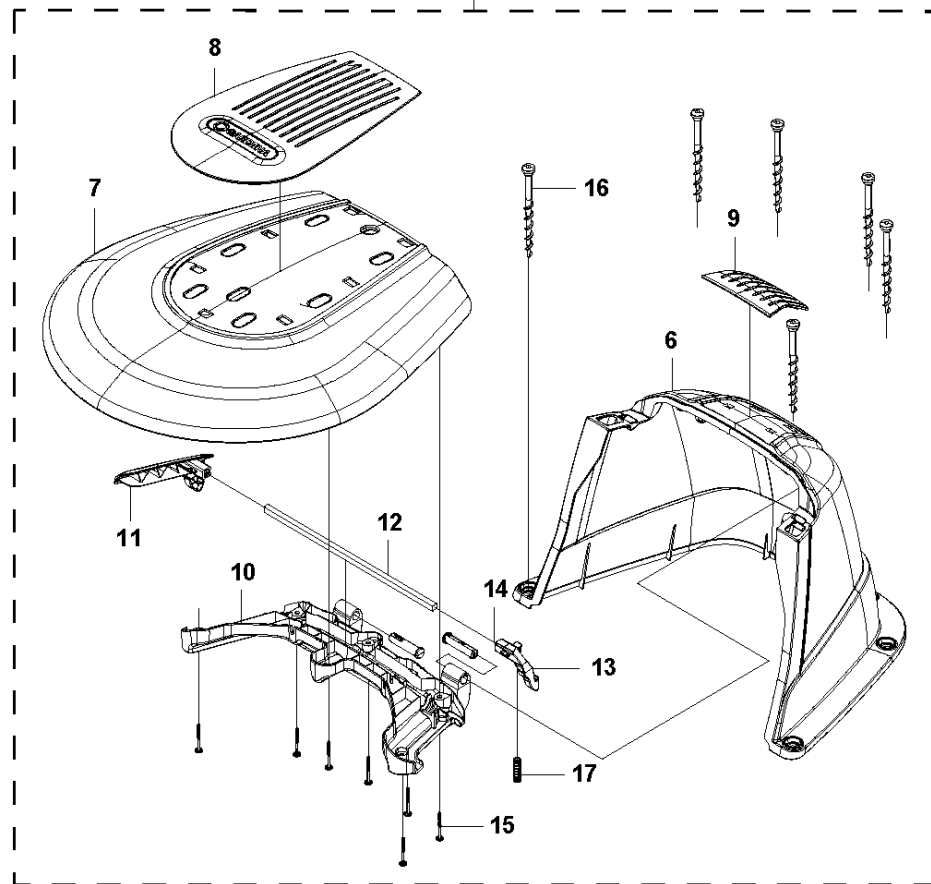

G GARDENA R38Li/40Li/R45Li/R50Li
ACCESSORIES

18