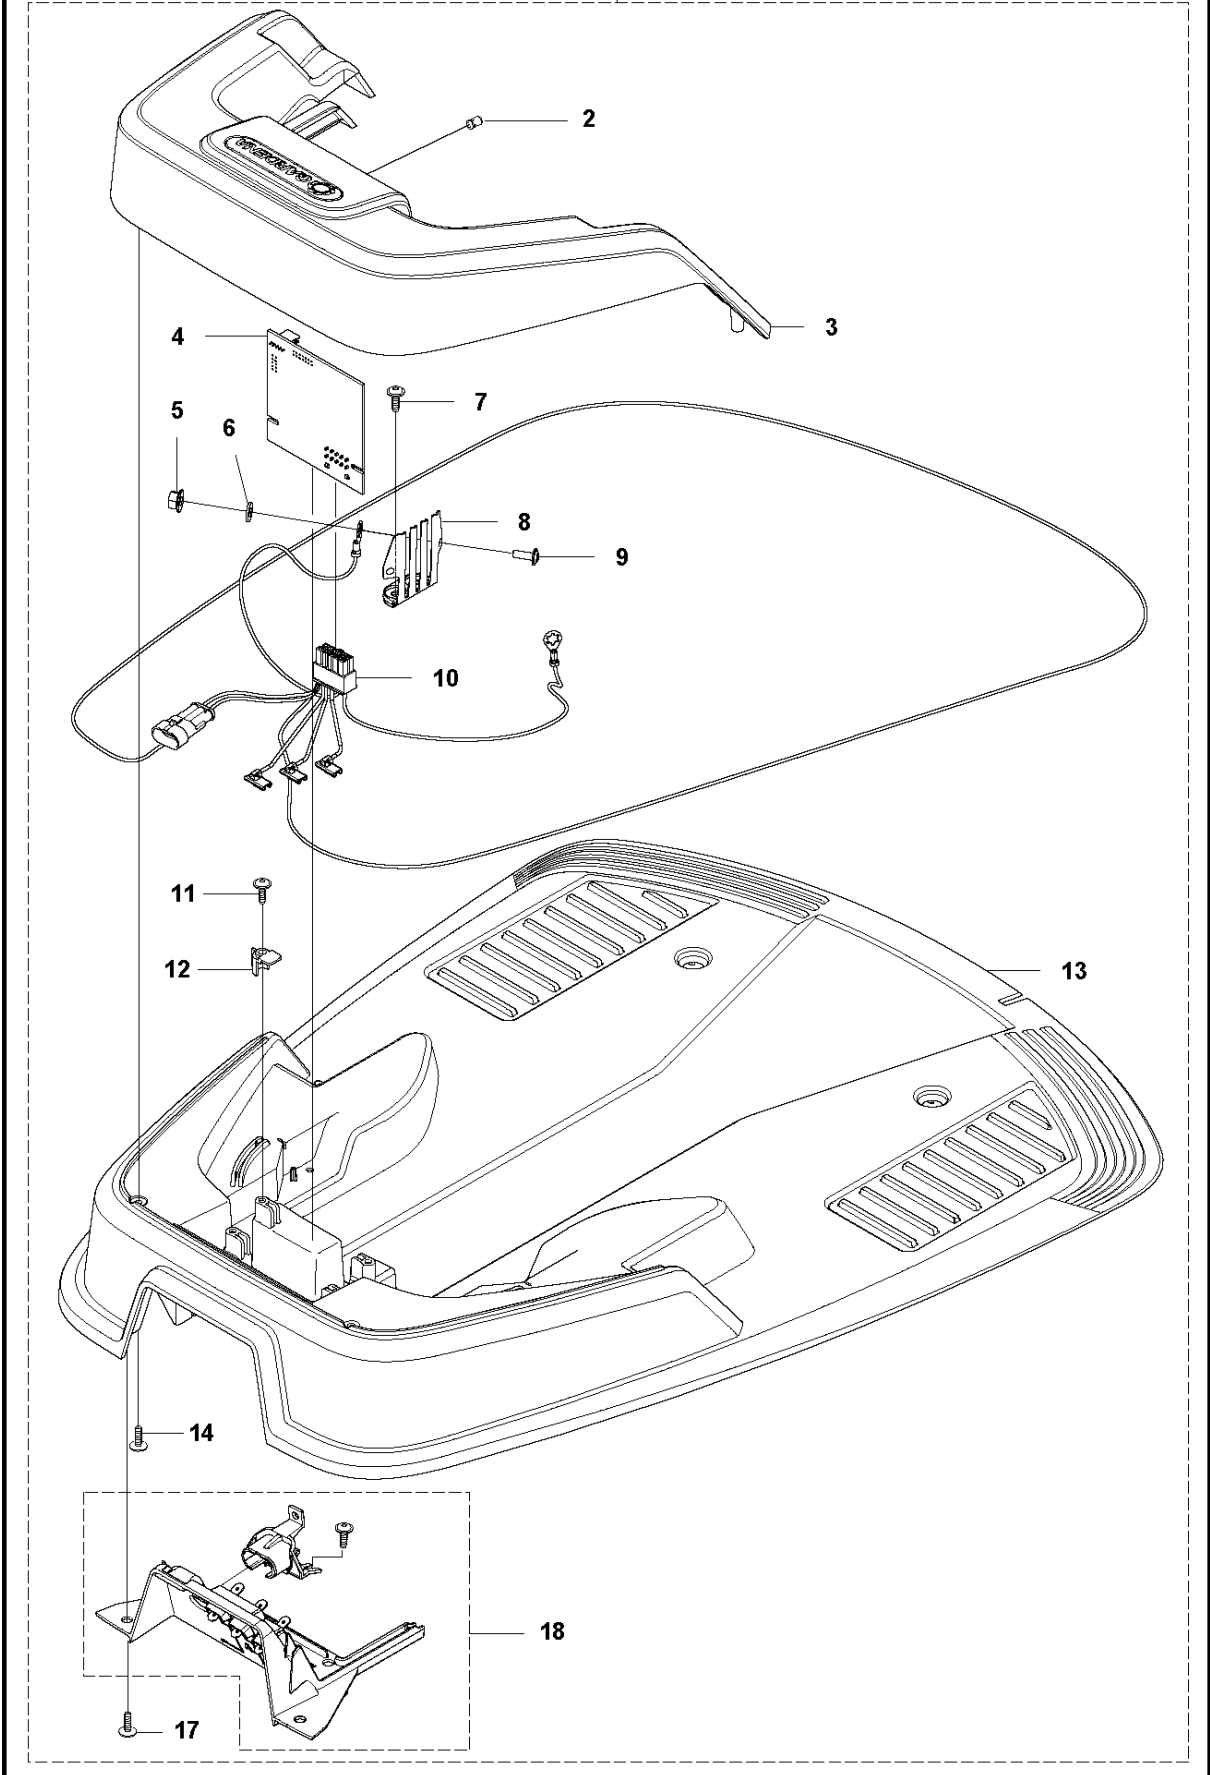

E GARDENA R38Li/40Li/R45Li/R50Li
CHARGING STATION

Ref	Artikelnr	Beskrivning	Anmärkning	ANT SATS AL
1	577 97 23-15	LADDSTATION	Charging Station, Gardena	1
2	590 21 72-01	LINS	Diode Lens	1
3	584 61 83-02	LADDSTATION	Charging Station Cover, Gardena	1
4	592 90 94-01	KRETSKORT	Circuit Board, Charging Station	1
5	588 22 21-01	HEXAGON NUT FLANGE	Nut Flange	2
6	535 08 74-01	BRICKA	Washer	2
7	575 54 33-14	SCREW	Screw, Grey (14 mm)	2
8	587 12 51-01	KONTAKT	Contacts, Charging Station	2
9	588 22 22-01	SKRUV ITXPANM	Screw	2
10	582 38 10-01	KABLAGE KPL	Loom, Charging Station	1
11	575 54 33-14	SCREW	Screw, Grey (14 mm)	2
12	535 12 79-01	FÄSTE	Bracket	2
13	581 55 19-03	LADDSTATION	Charging Station Base Plate	1
14	575 54 33-14	SCREW	Screw, Grey (14 mm)	4
17	575 54 33-14	SCREW	Screw, Grey (14 mm)	4
18	582 35 64-01	PANEL ASSY	Guide Cover, Charging Station	1