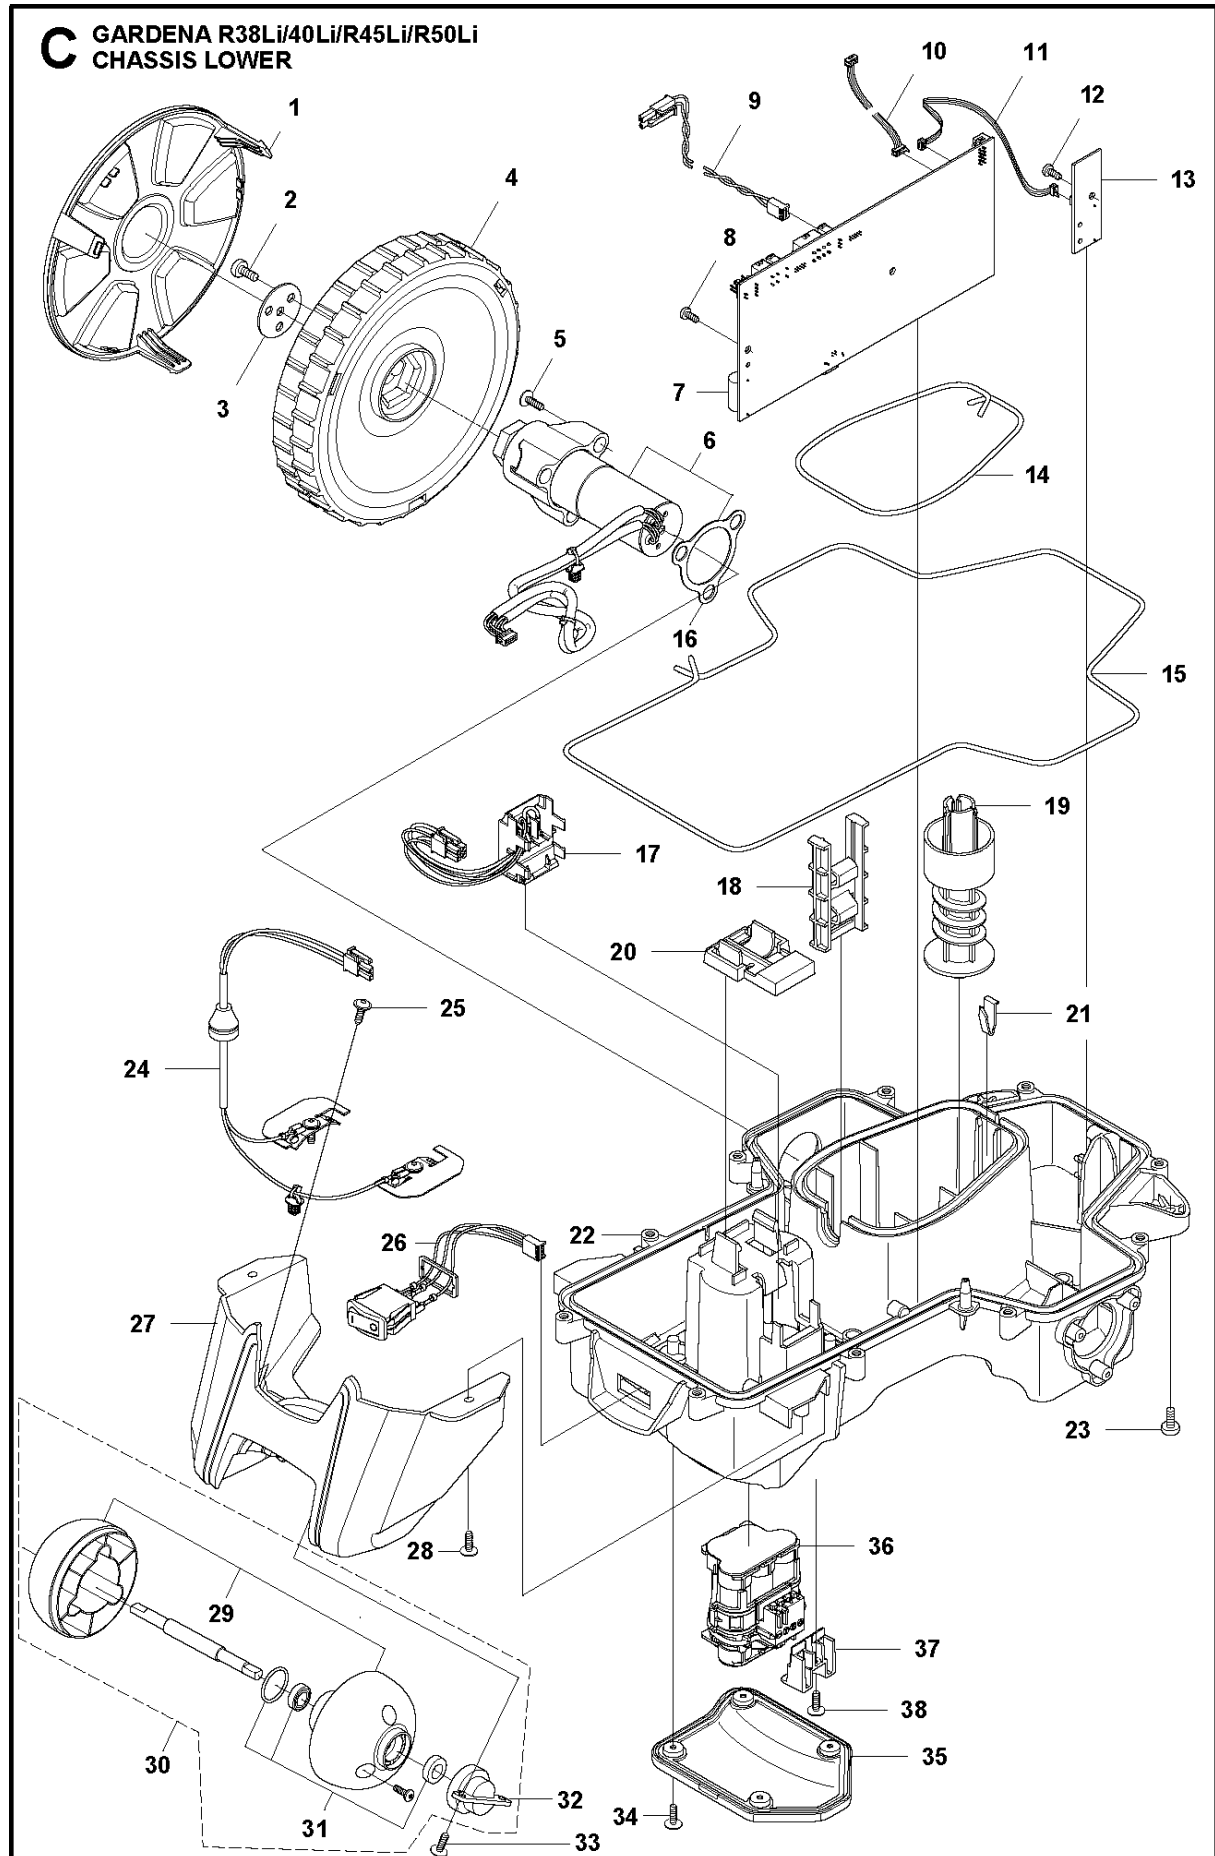

Ref	Artikelnr	Beskrivning	Anmärkning	ANT SATS AL
1	577 70 79-01	NAVKAPSEL	Hub Cap, Drive Wheel	2
2	576 21 39-02	SKRUV ITXPANM	Screw	6
3	577 09 32-01	BRICKA	Washer, Drive Wheel	2
4	574 46 51-04	HJUL	Wheel, Drive Wheel	2
5	575 54 33-14	SCREW	Screw, Grey (14 mm)	6
6	577 83 99-04	WHEEL MOTOR ASSY	Wheel Motor KIT incl. Sealing	2
7	588 62 88-03	KRETSKORT	Main Circuit Board (MCB)	1
8	535 13 03-10	SKRUV ITXPANT	Screw (10 mm)	2
9	576 22 02-01	LOOM	Loom, Buzzer Extension	1
10	588 83 27-01	KABLAGE KPL	Loom, Display	1
11	588 90 12-01	KABLAGE KPL	Loom, Loop and Lift Sensor	1
12	535 13 03-10	SKRUV ITXPANT	Screw (10 mm)	1
13	592 85 19-01	KRETSKORT	PCB Sensor Board	1
14	574 87 47-04	TÄTNINGSLIST	Sealing Strip (1 pcs, 4 mm)	1
15	574 87 47-03	TÄTNINGSLIST	Sealing Strip, Chassis (1 pcs, 4 mm)	1
16	574 37 37-01	PACKNING	Sealing/Gasket, Motor Flange	2
17	574 47 98-01	LOOM	Loom, Li-Ion Battery	1
18	574 50 19-01	STYRSKENA	Guide Rail, Motor Bowl	2
19	574 48 46-01	SCREW	Height Adjustment Screw	1
20	575 40 82-01	LÅS	Lock, Battery Plug	1
21	577 10 32-01	LÅSFJÄDER	Locking Spring	1
22	577 84 62-03	CHASSI	Chassis Lower KIT, incl. Sealing	1
23	576 21 39-01	SKRUV ITXPANM	Screw	2
24	588 95 09-01	KABLAGE KPL	Loom, Charge Plate	1
25	575 52 95-02	SKRUV ITXPANTT	Screw, Grey (14 mm)	2
26	579 70 87-01	KABLAGE KPL	Swith ON/OFF With Seal	1
27	574 46 72-02	HUS	Housing, Rear Wheel	1
28	575 54 33-14	SCREW	Screw, Grey (14 mm)	3
29	583 85 39-02	BAKHJUL	Rear Wheel KIT	1
30	578 27 51-03	BAKHJUL	Rear Wheel KIT Complete	1
31	578 27 52-01	BAKHJUL	Bearing (X2), Sealing (X2), O-Ring (X1)	1
32	577 71 50-01	LAGERHUS	Bearing Housing, Rear Wheel	2
33	575 54 33-14	SCREW	Screw, Grey (14 mm)	4
34	574 45 01-01	SKRUV ITXPANT	Screw	4
35	574 46 73-01	KÅPA	Cover, Battery	1
36	589 58 61-01	BATTERI	Battery, Lithium 18 v	1
37	582 38 61-01	FÄSTE	Bracket	1
38	575 54 33-14	SCREW	Screw, Grey (14 mm)	1