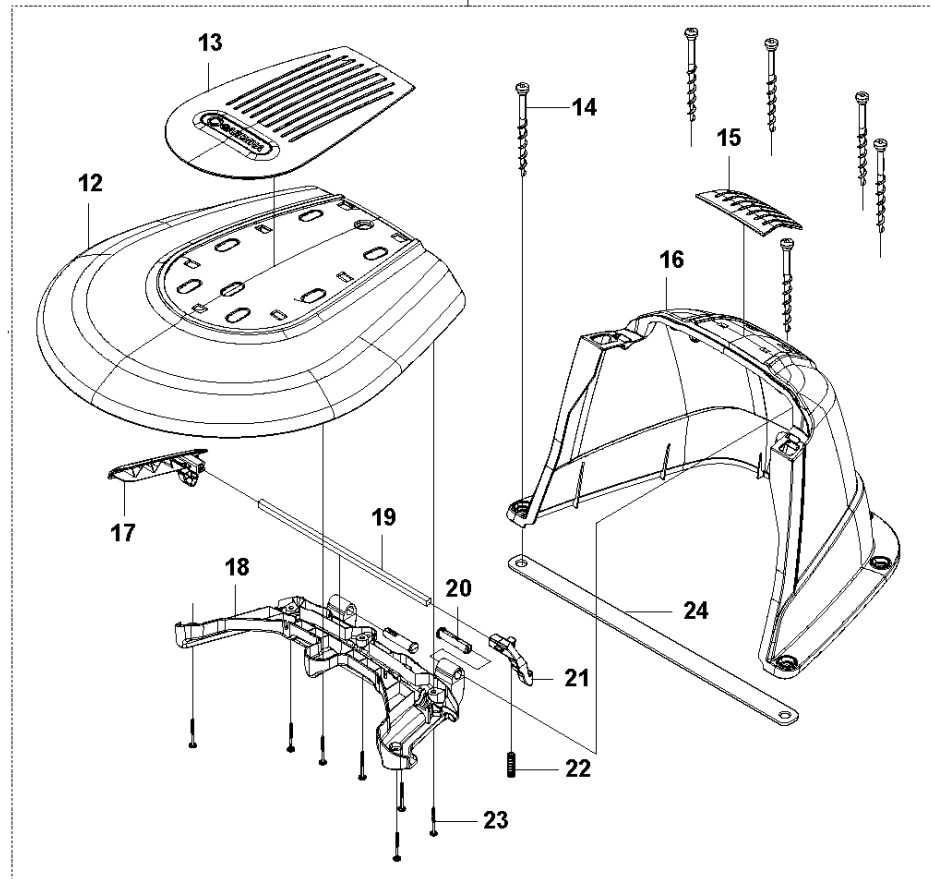

G GARDENA SILENO city
ACCESSORIES

11