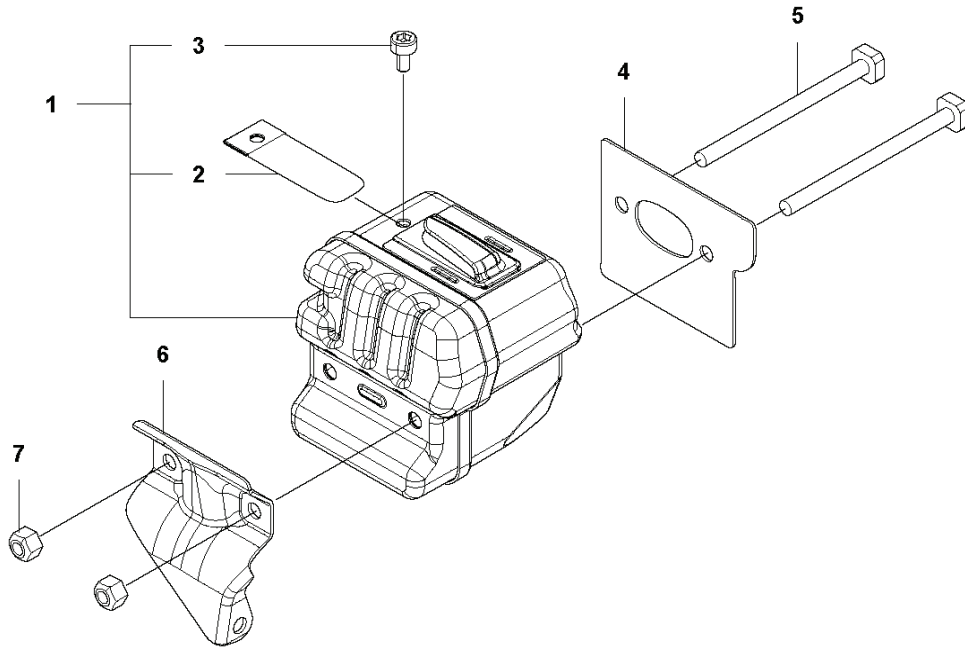

F 543XP, 543XPG
MUFFLER

FOR US/CAN ONLY