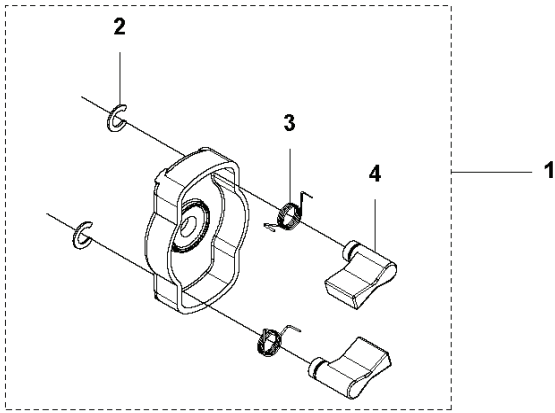

J2 525 LK, LX, RJX, RXT, RX, RK
STARTER