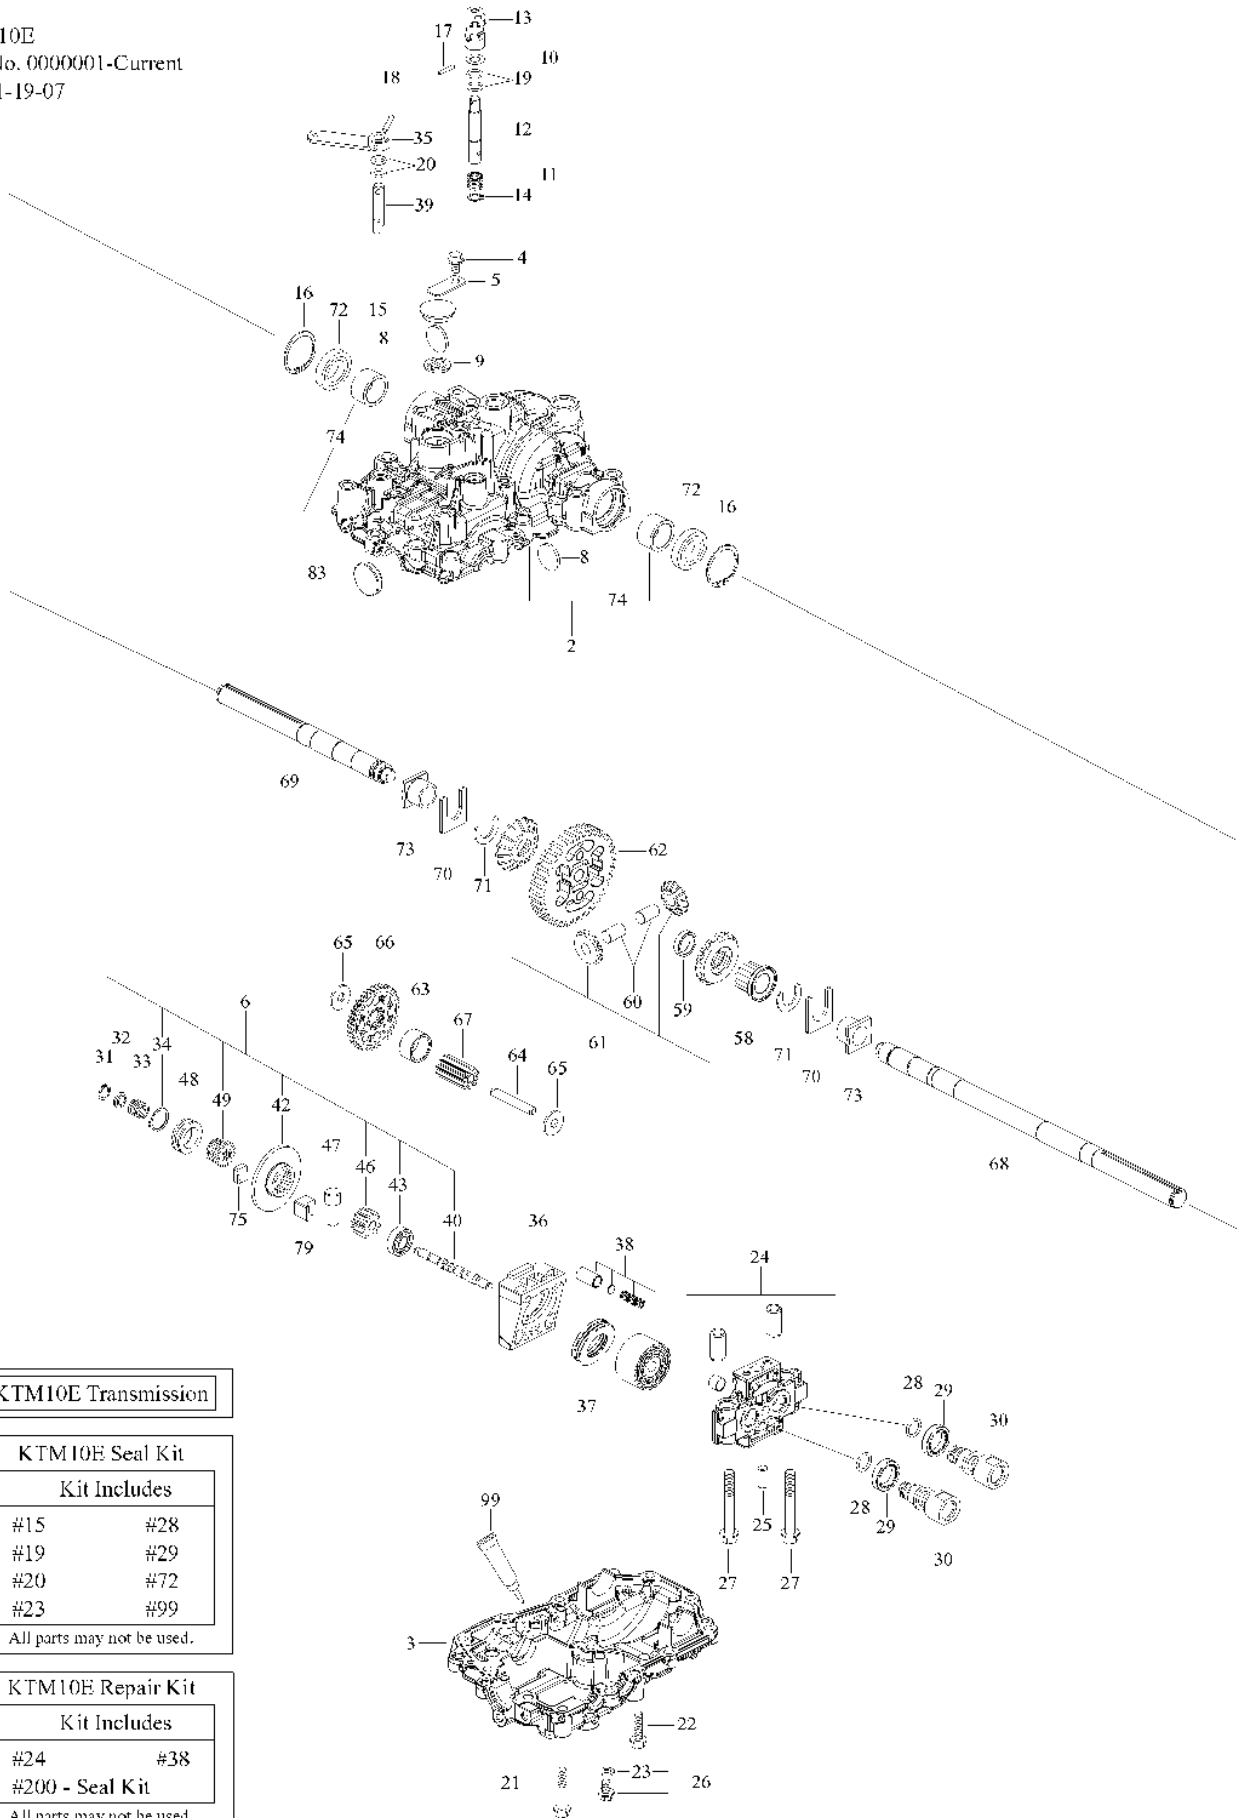

KTM10E
Ser. No. 0000001-Current
Rev. 1-19-07

1- KTM10E Transmission

KTM10E Seal Kit

Kit Includes

#15	#28
#19	#29
#20	#72
#23	#99

All parts may not be used.

KTM10E Repair Kit

Kit Includes

#24	#38
#200 - Seal Kit	

All parts may not be used.

200-