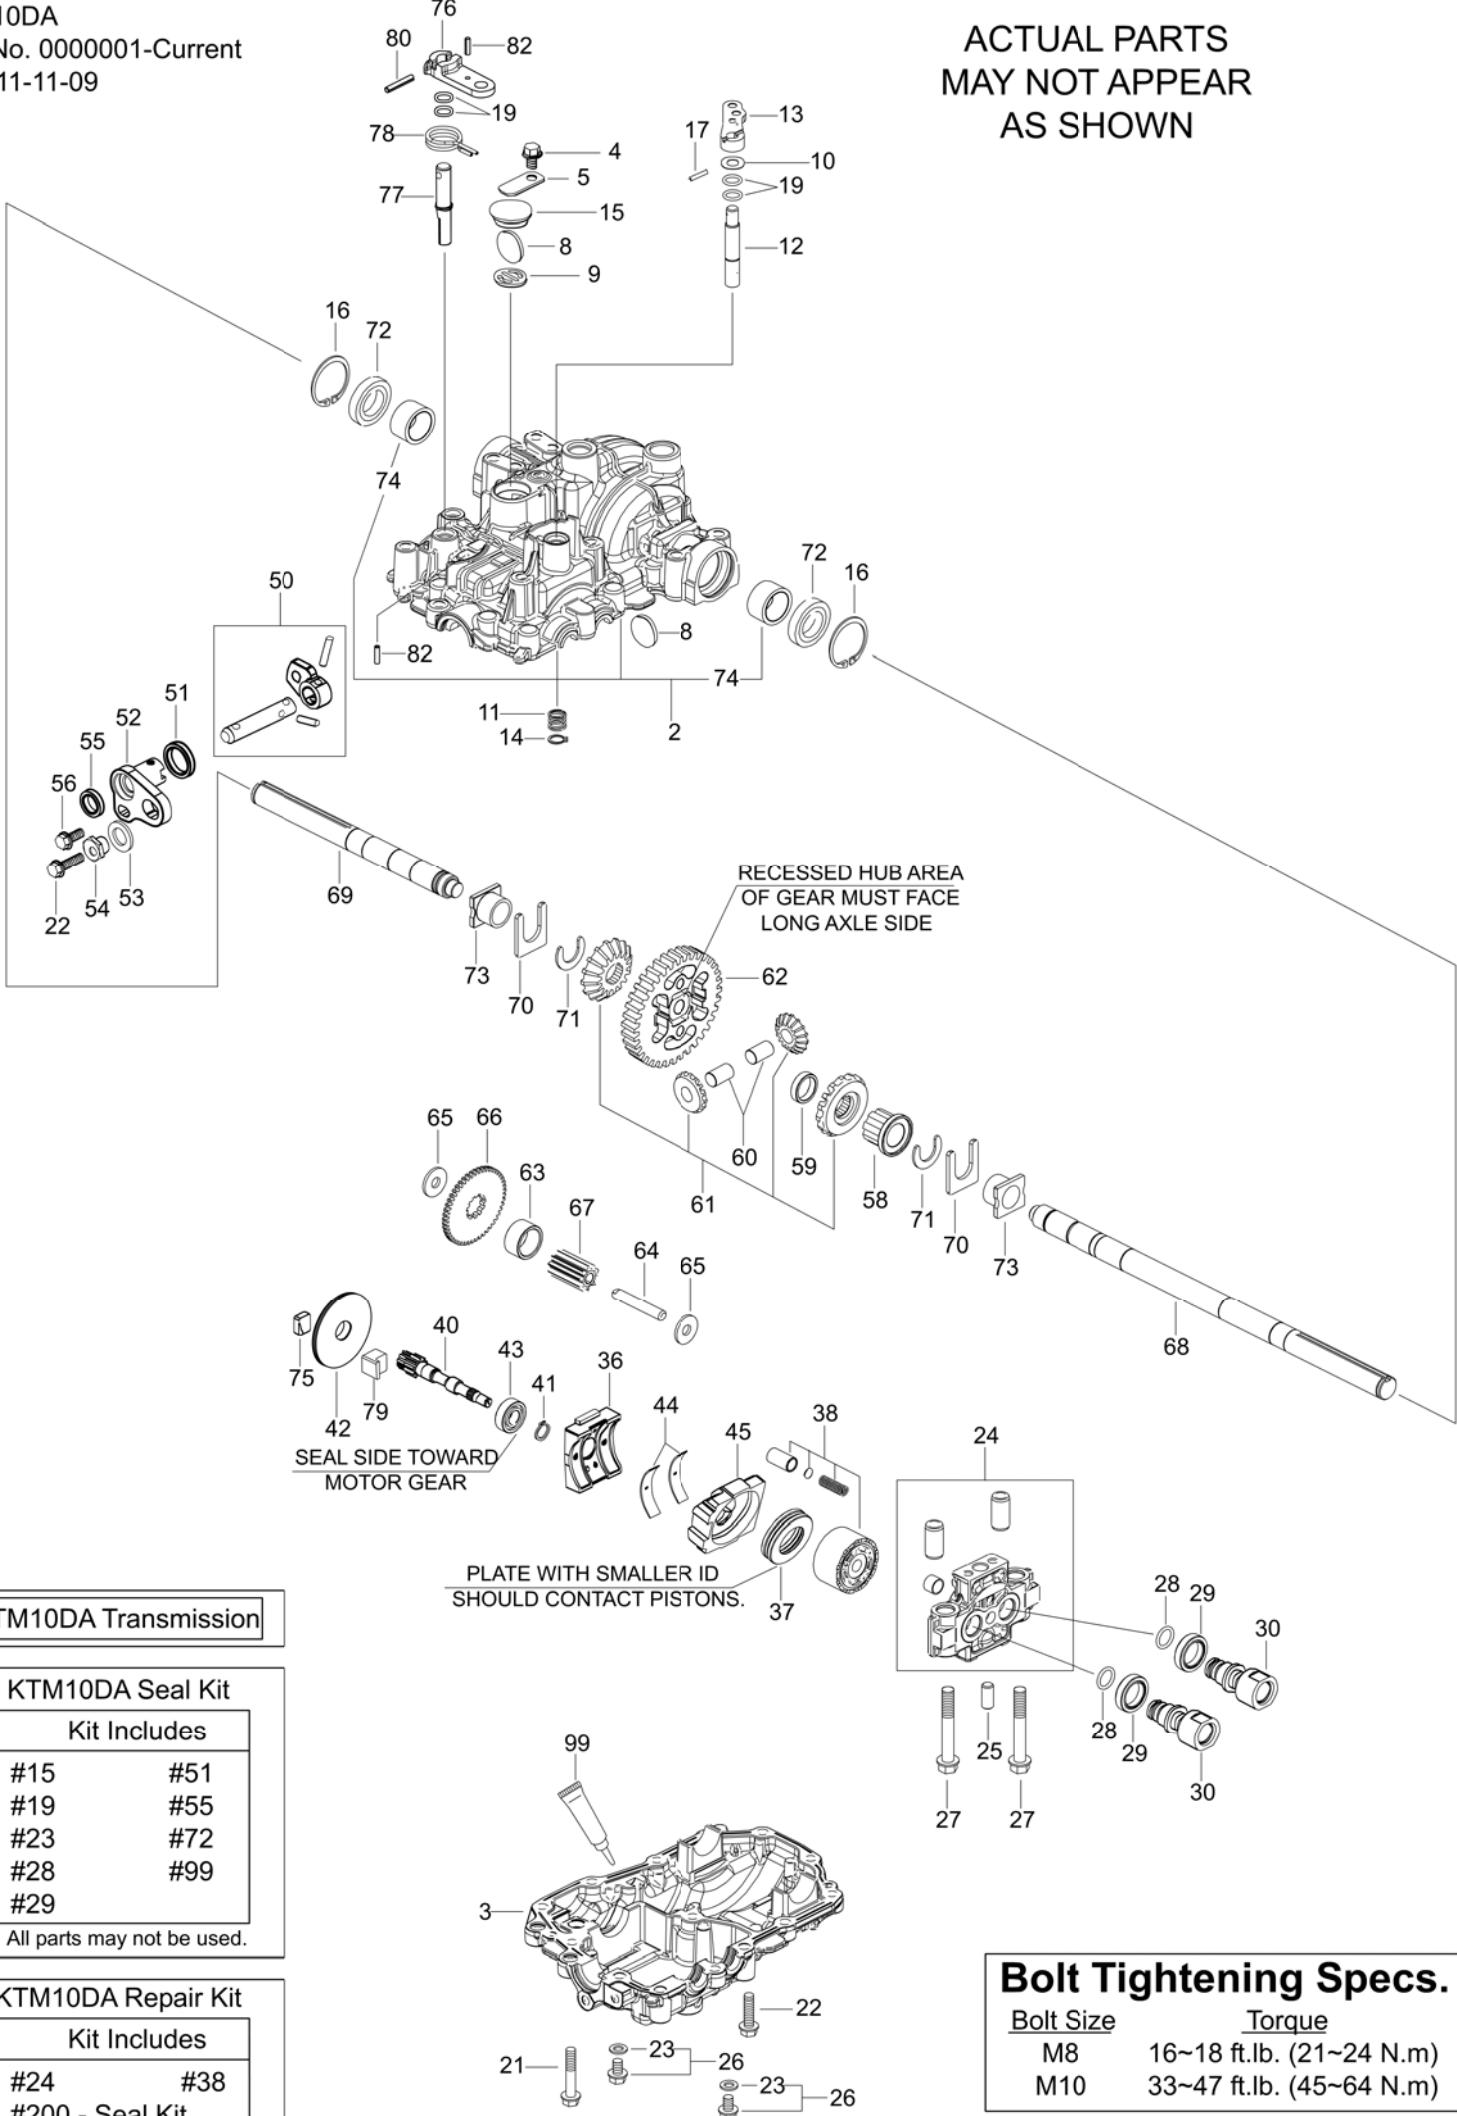

ACTUAL PARTS
MAY NOT APPEAR
AS SHOWN

1- KTM10DA Transmission

200- KTM10DA Seal Kit

Kit Includes	
#15	#51
#19	#55
#23	#72
#28	#99
#29	

All parts may not be used.

201- KTM10DA Repair Kit

Kit Includes	
#24	#38
#200 - Seal Kit	

All parts may not be used.

Bolt Tightening Specs.

Bolt Size	Torque
M8	16~18 ft.lb. (21~24 N.m)
M10	33~47 ft.lb. (45~64 N.m)