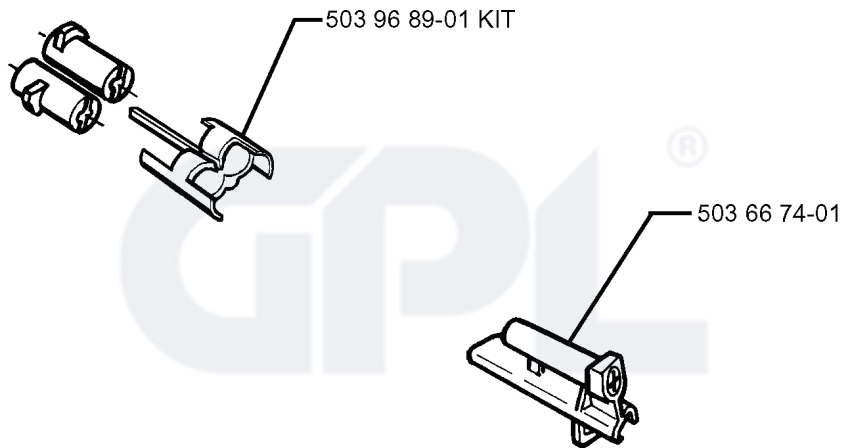

2071, 1998-04

GPL[®]

SPARE PARTS LIST

EPA, USA only
compl 503 28 16-10

Walbro HD-12

REF.	PART NO.	DESCRIPTION	REMARK	QTY.	KIT
503 28 16-10	503281610	CARBURETTOR		1	
503 94 36-01	503943601	NOZZLE ASSY		1	
503 94 40-01	503944001	JET		1	
503 94 39-01	503943901	NEEDLE		1	
503 94 38-01	503943801	NEEDLE		1	
502 25 47-01	502254701	DIAPHRAGM PUMP		1	

EPA, USA only

REF.	PART NO.	DESCRIPTION	REMARK	QTY.	KIT
503 28 90-36	503289036	PISTON RING		2	
503 93 92-71	503939271	PISTON ASSY		1	
503 93 93-71	503939371	CYLINDER ASSY		1	

GPL®

REF.	PART NO.	DESCRIPTION	REMARK	QTY.	KIT
503 96 89-01	503968901	LIMITER CAP	KIT	1	
503 66 74-01	503667401	GUIDE BUSHING		1	