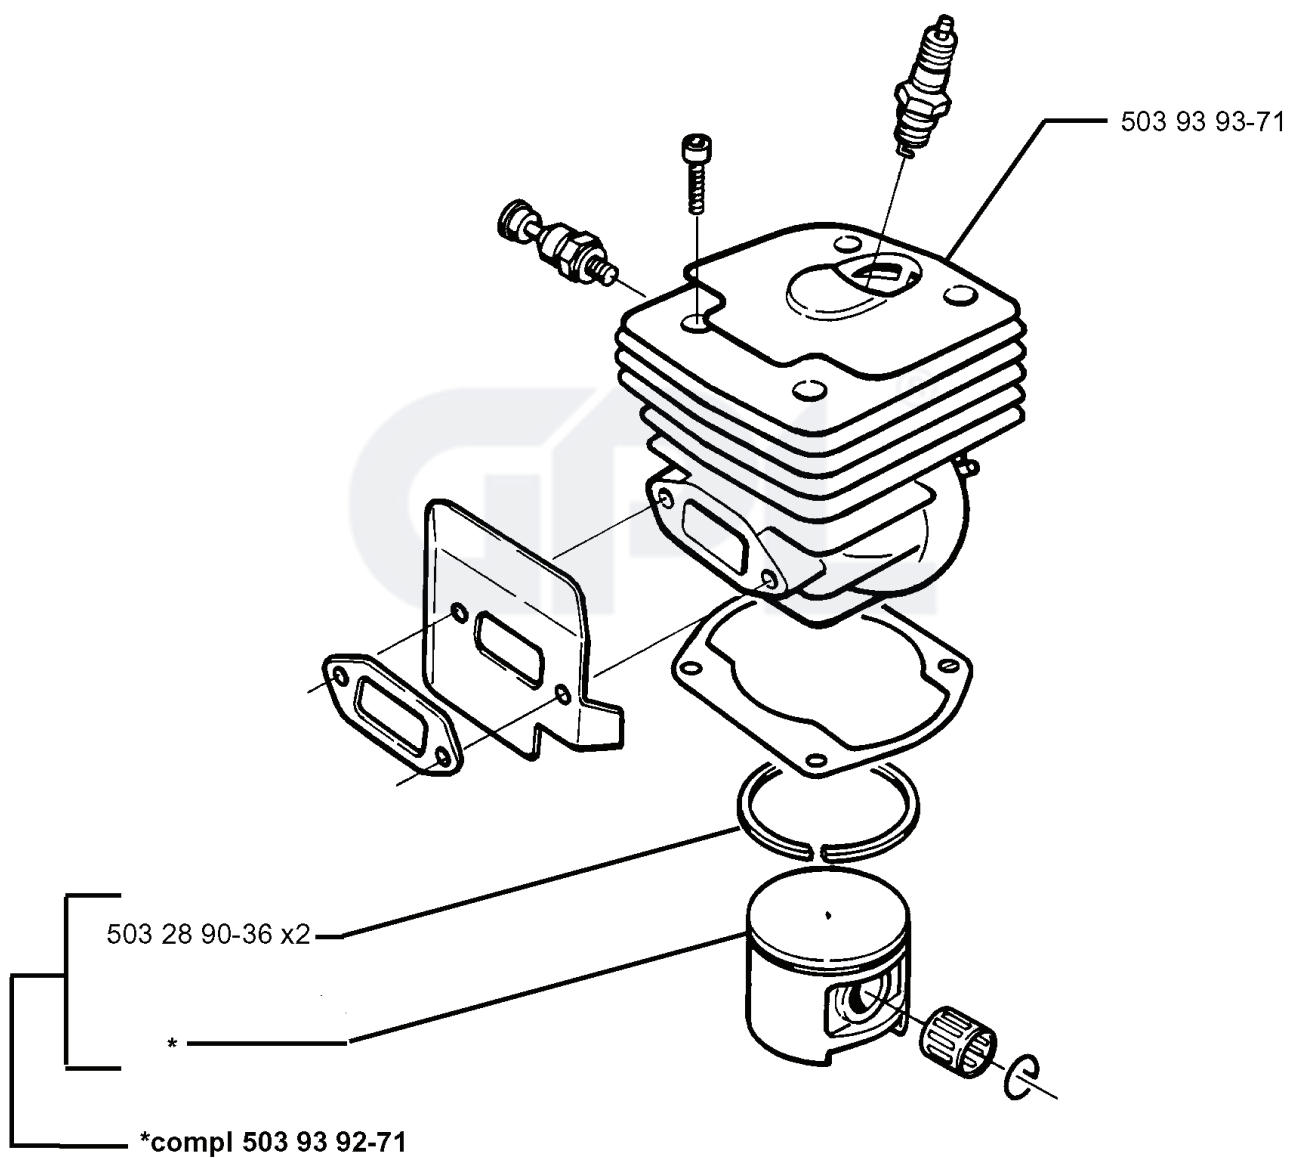

2071, 1998-04

GPL[®]

SPARE PARTS LIST

EPA, USA only
compl 503 28 16-10

Walbro HD-12

REF.	PART NO.	DESCRIPTION	REMARK	QTY.	KIT
503 28 16-10	503281610	CARBURETTOR		1	
503 94 36-01	503943601	NOZZLE ASSY		1	
503 94 40-01	503944001	JET		1	
503 94 39-01	503943901	NEEDLE		1	
503 94 38-01	503943801	NEEDLE		1	
502 25 47-01	502254701	DIAPHRAGM PUMP		1	

EPA, USA only

REF.	PART NO.	DESCRIPTION	REMARK	QTY.	KIT
503 28 90-36	503289036	PISTON RING		2	
503 93 92-71	503939271	PISTON ASSY		1	
503 93 93-71	503939371	CYLINDER ASSY		1	

GPL®

REF.	PART NO.	DESCRIPTION	REMARK	QTY.	KIT
503 96 89-01	503968901	LIMITER CAP	KIT	1	
503 66 74-01	503667401	GUIDE BUSHING		1	