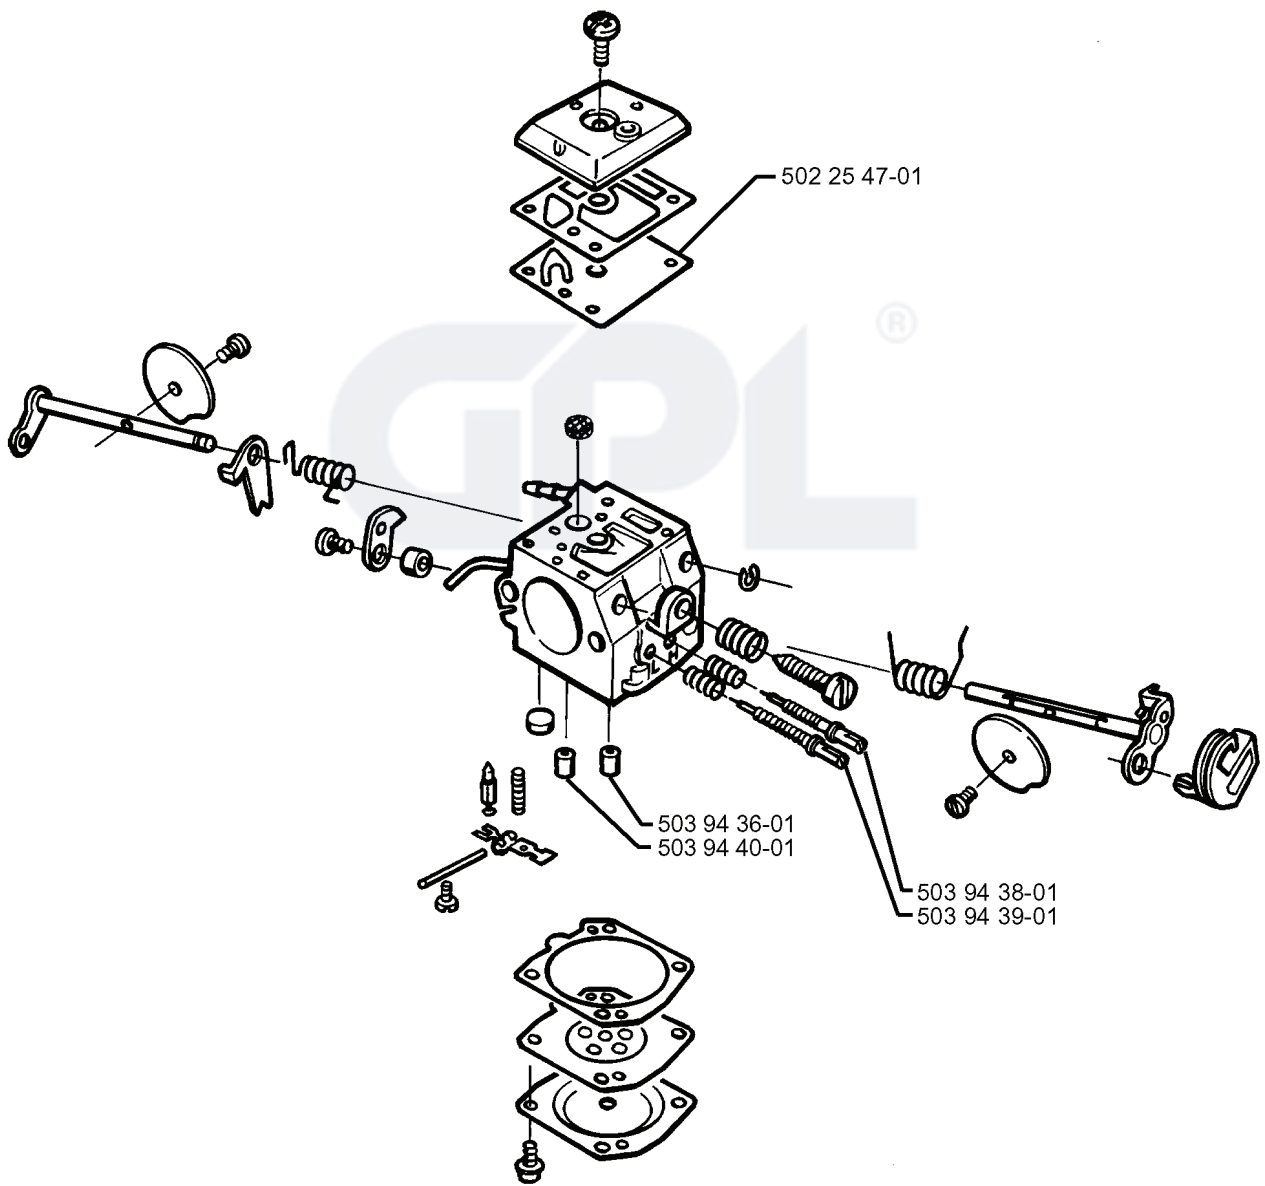

2071, 1998-04

GPL[®]

SPARE PARTS LIST

EPA, USA only
compl 503 28 16-10

Walbro HD-12

REF.	PART NO.	DESCRIPTION	REMARK	QTY.	KIT
503 28 16-10	503281610	CARBURETTOR		1	
503 94 36-01	503943601	NOZZLE ASSY		1	
503 94 40-01	503944001	JET		1	
503 94 39-01	503943901	NEEDLE		1	
503 94 38-01	503943801	NEEDLE		1	
502 25 47-01	502254701	DIAPHRAGM PUMP		1	

EPA, USA only

REF.	PART NO.	DESCRIPTION	REMARK	QTY.	KIT
503 28 90-36	503289036	PISTON RING		2	
503 93 92-71	503939271	PISTON ASSY		1	
503 93 93-71	503939371	CYLINDER ASSY		1	

GPL®

REF.	PART NO.	DESCRIPTION	REMARK	QTY.	KIT
503 96 89-01	503968901	LIMITER CAP	KIT	1	
503 66 74-01	503667401	GUIDE BUSHING		1	

GPL®