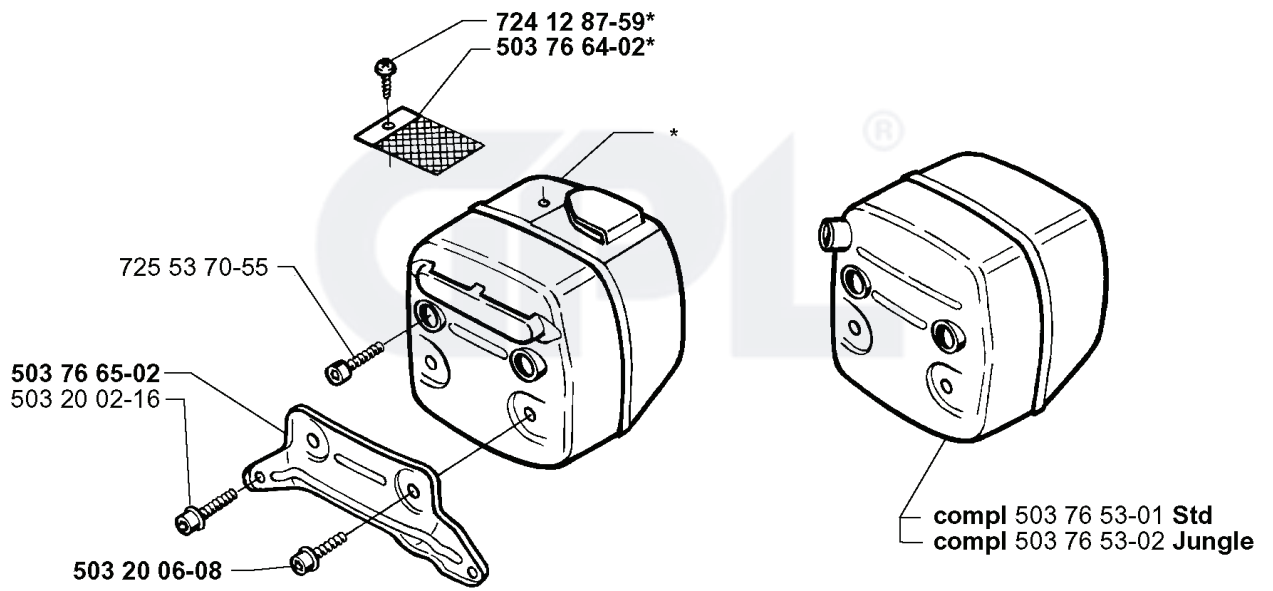

F

compl 503 76 52-01 FG
*compl 503 76 54-02 DF