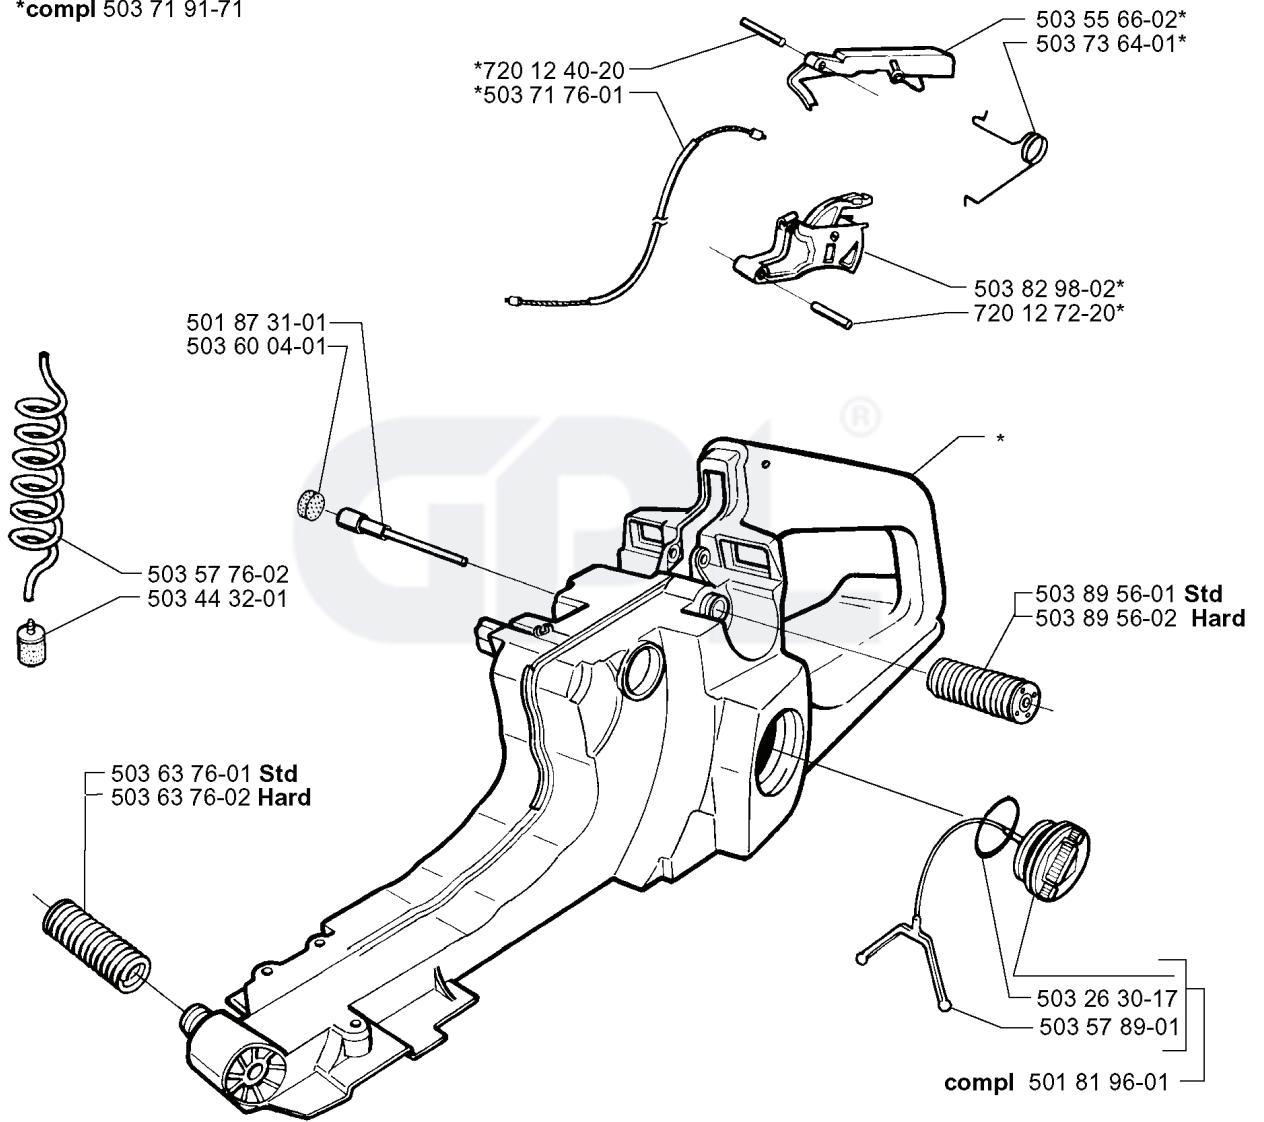

J

*compl 503 71 91-71