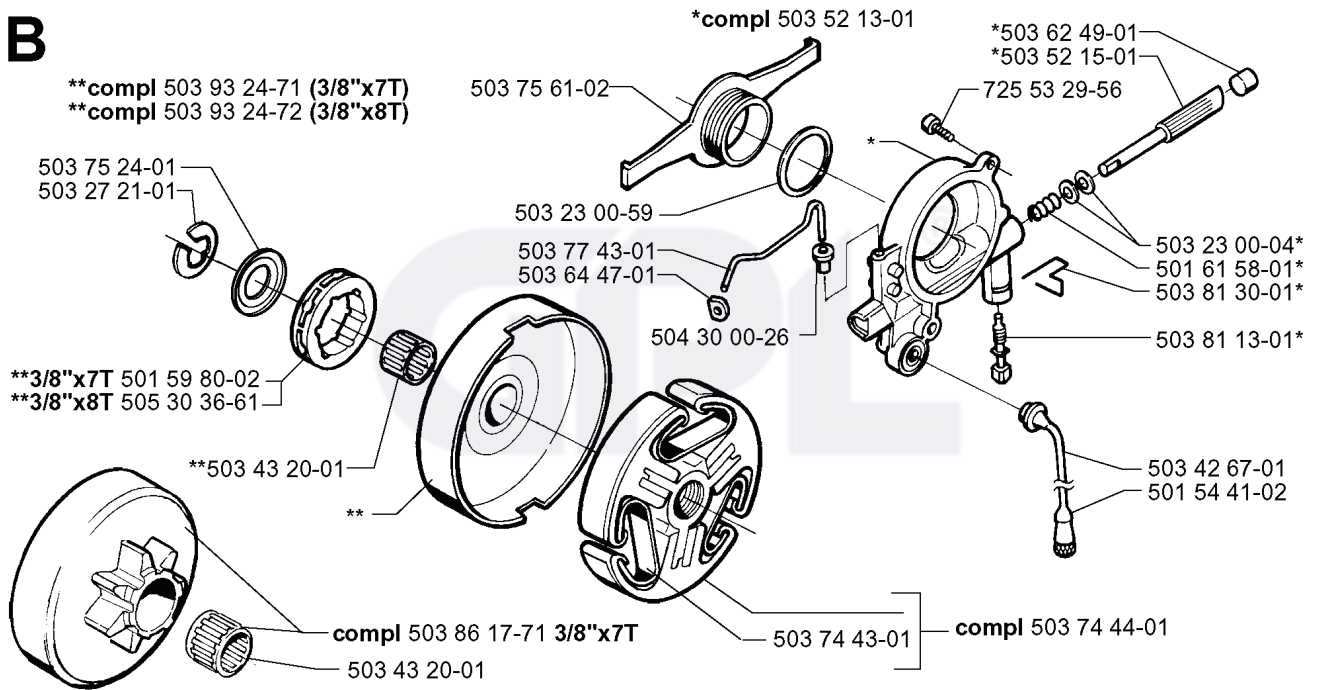

2165, 2000-04

GPL[®]

SPARE PARTS LIST

N

*compl 503 69 28-71

REF.	PART NO.	DESCRIPTION	REMARK	QTY.	KIT
503 69 28-71	503692871	STARTER ASSY		1	
503 21 06-16	503210616	SCREW IHSCT		1	
503 23 43-02	503234302	WASHER		1	
503 85 96-01	503859601	STARTER PULLEY		1	
503 78 72-01	503787201	RECOIL SPRING		1	
503 69 29-01	503692901	STARTER HOUSING		1	
503 21 27-16	503212716	SCREW CRPANT		1	
503 96 90-02	503969002	KIT		1	
503 20 34-19	503203419	SCREW CCRPANMO		1	
501 63 06-01	501630601	SLEEVE		1	
501 20 15-02	501201502	STARTER ROPE		1	
504 65 42-03	504654203	STARTER HANDLE		1	
503 62 83-01	503628301	AIR CONDUCTOR		1	

B

REF.	PART NO.	DESCRIPTION	REMARK	QTY.	KIT
503 93 24-71	503932471	CLUTCH DRUM		1	
503 93 24-72	503932472	CLUTCH DRUM		1	
503 75 24-01	503752401	WASHER		1	
503 27 21-01	503272101	E-CLIP		1	
501 59 80-02	501598002	RIM		1	
505 30 36-61	505303661	RIM		1	
503 86 17-71	503861771	CLUTCH DRUM		1	
503 43 20-01	503432001	NEEDLE HOLDER		1	
503 74 43-01	503744301	CLUTCH SPRING		1	
503 74 44-01	503744401	CLUTCH ASSY		1	
504 30 00-26	504300026	SEALING		1	
503 64 47-01	503644701	BUSHING		1	
503 77 43-01	503774301	OIL PIPE		1	
503 23 00-59	503230059	WASHER		1	
503 75 61-02	503756102	GEAR WHEEL		1	
503 52 13-01	503521301	OIL PUMP ASSY		1	
501 54 41-02	501544102	OIL SCREEN		1	
503 42 67-01	503426701	OIL HOSE		1	
503 81 13-01	503811301	SCREW		1	
503 81 30-01	503813001	SPRING		1	
501 61 58-01	501615801	SPRING		1	
503 23 00-04	503230004	WASHER		1	
725 53 29-56	725532956	SCREW IHSCM		1	
503 52 15-01	503521501	PUMP PISTON		1	
503 62 49-01	503624901	SEALING PLUG		1	