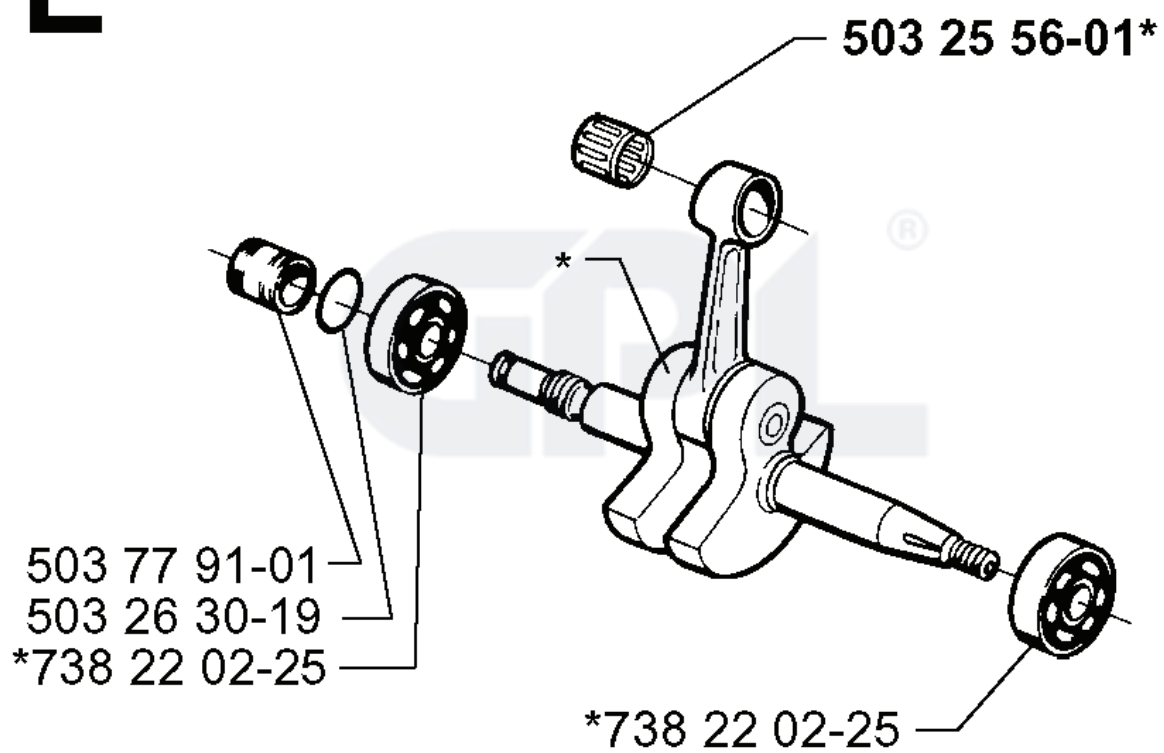

D

*compl 503 69 10-73

*compl 503 93 90-72 EPA

REF.	PART NO.	DESCRIPTION	REMARK	QTY.	KIT
5036910-73	503691073	CYLINDER ASSY		1	
5039390-72	503939072	CYLINDER ASSY		1	
5032351-08	503235108	SPARK PLUG		1	
7255333-55	725533355	SCREW IHSCM		1	
5037153-01	503715301	DECOMPRESSION VALVE		1	
5035522-01	503552201	PLUG		1	
5037758-02	503775802	HEAT DEFLECTOR		1	
5037759-01	503775901	GASKET		1	
5032890-15	503289015	PISTON RING		1	
7374312-00	737431200	SNAP RING		1	
5036913-71	503691371	PISTON ASSY		1	
5032556-01	503255601	NEEDLE BEARING		1	
5039099-01	503909901	GASKET		1	

GPL®

E

*compl 503 72 91-77

REF.	PART NO.	DESCRIPTION	REMARK	QTY.	KIT
503 72 91-77	503729177	CRANKSHAFT ASSY		1	
503 77 91-01	503779101	SLEEVE		1	
503 26 30-19	503263019	O-RING		1	
738 22 02-25	738220225	BALL BEARING		1	
503 25 56-01	503255601	NEEDLE BEARING		1	