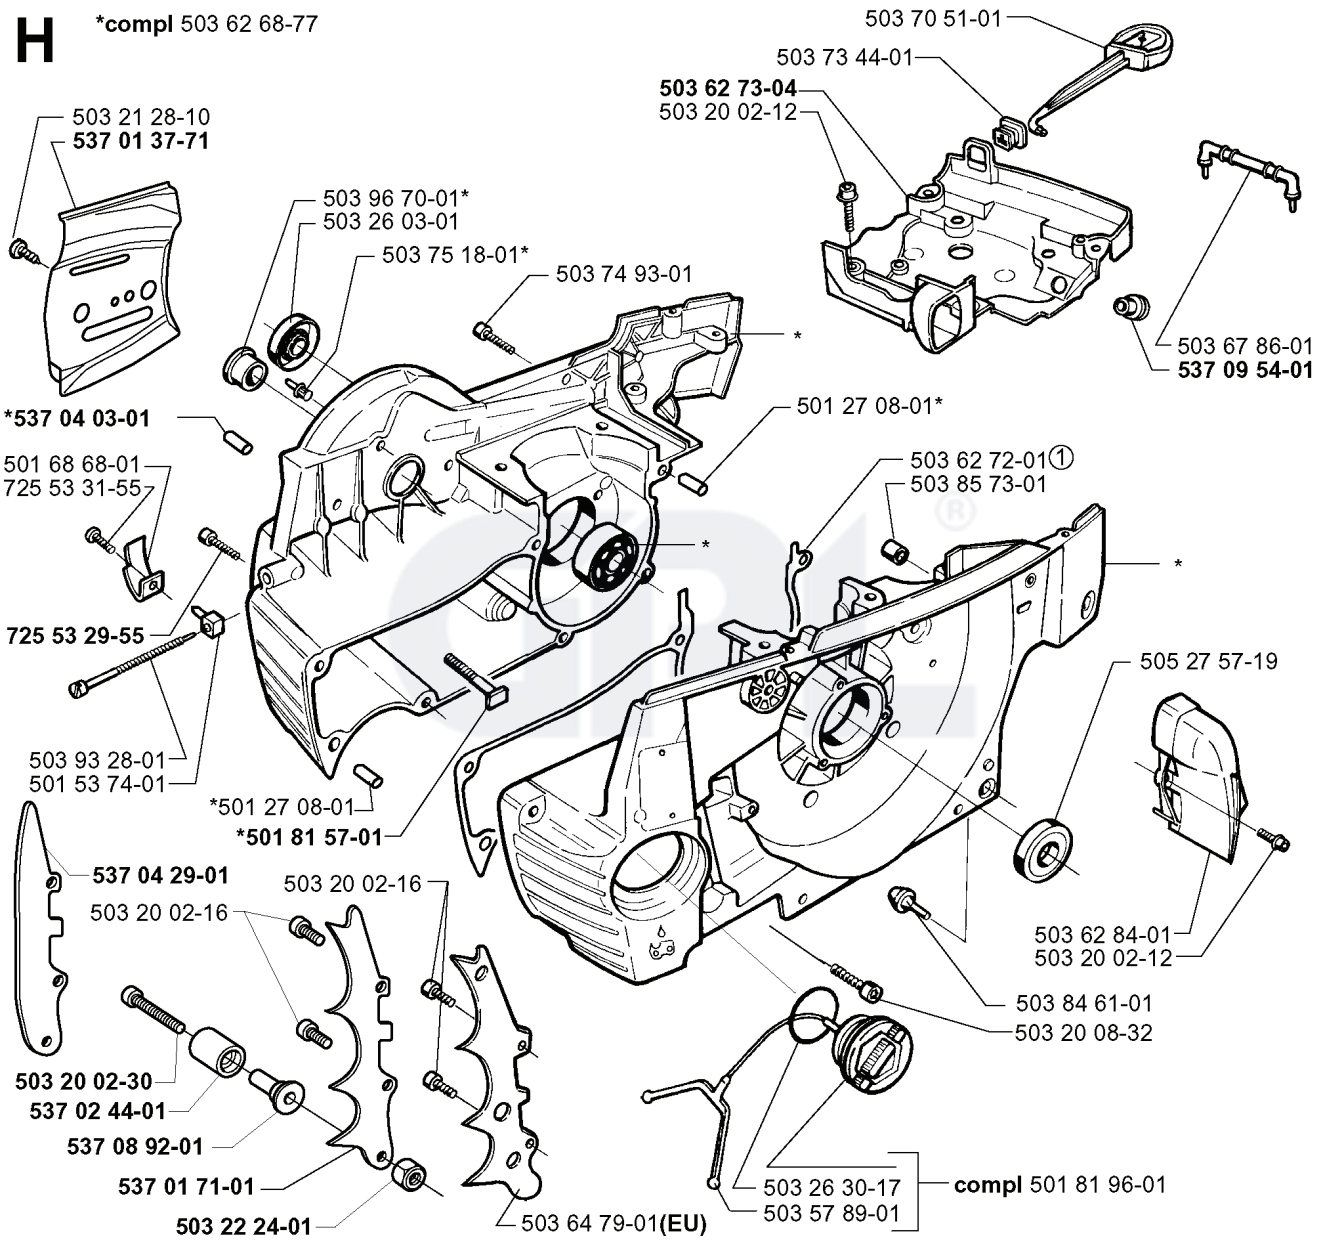

H

*compl 503 62 68-77