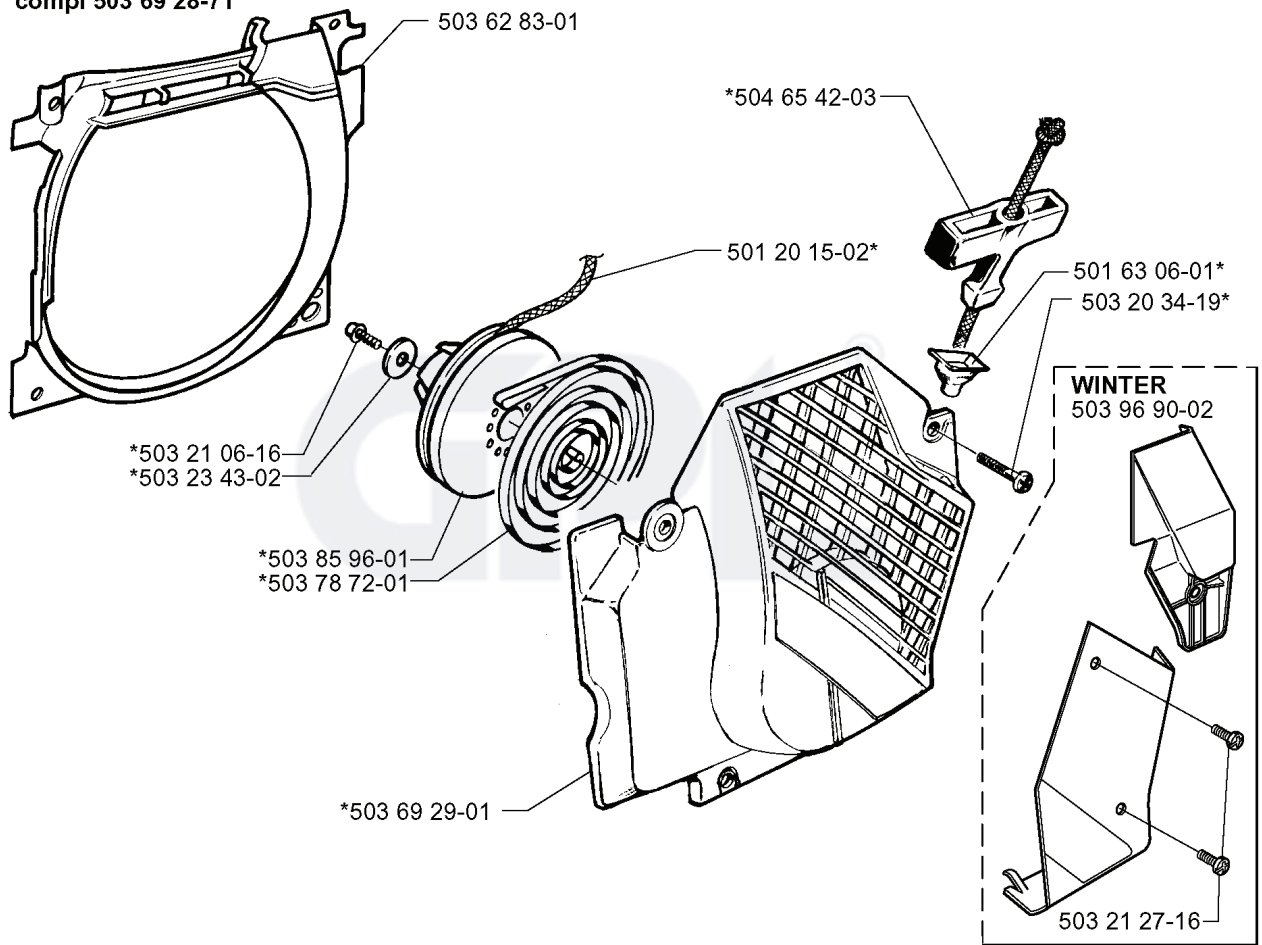

2165, 2000-04

GPL[®]

SPARE PARTS LIST

N

*compl 503 69 28-71

REF.	PART NO.	DESCRIPTION	REMARK	QTY.	KIT
503 69 28-71	503692871	STARTER ASSY		1	
503 21 06-16	503210616	SCREW IHSCT		1	
503 23 43-02	503234302	WASHER		1	
503 85 96-01	503859601	STARTER PULLEY		1	
503 78 72-01	503787201	RECOIL SPRING		1	
503 69 29-01	503692901	STARTER HOUSING		1	
503 21 27-16	503212716	SCREW CRPANT		1	
503 96 90-02	503969002	KIT		1	
503 20 34-19	503203419	SCREW CCRPANMO		1	
501 63 06-01	501630601	SLEEVE		1	
501 20 15-02	501201502	STARTER ROPE		1	
504 65 42-03	504654203	STARTER HANDLE		1	
503 62 83-01	503628301	AIR CONDUCTOR		1	

B

REF.	PART NO.	DESCRIPTION	REMARK	QTY.	KIT
503 93 24-71	503932471	CLUTCH DRUM		1	
503 93 24-72	503932472	CLUTCH DRUM		1	
503 75 24-01	503752401	WASHER		1	
503 27 21-01	503272101	E-CLIP		1	
501 59 80-02	501598002	RIM		1	
505 30 36-61	505303661	RIM		1	
503 86 17-71	503861771	CLUTCH DRUM		1	
503 43 20-01	503432001	NEEDLE HOLDER		1	
503 74 43-01	503744301	CLUTCH SPRING		1	
503 74 44-01	503744401	CLUTCH ASSY		1	
504 30 00-26	504300026	SEALING		1	
503 64 47-01	503644701	BUSHING		1	
503 77 43-01	503774301	OIL PIPE		1	
503 23 00-59	503230059	WASHER		1	
503 75 61-02	503756102	GEAR WHEEL		1	
503 52 13-01	503521301	OIL PUMP ASSY		1	
501 54 41-02	501544102	OIL SCREEN		1	
503 42 67-01	503426701	OIL HOSE		1	
503 81 13-01	503811301	SCREW		1	
503 81 30-01	503813001	SPRING		1	
501 61 58-01	501615801	SPRING		1	
503 23 00-04	503230004	WASHER		1	
725 53 29-56	725532956	SCREW IHSCM		1	
503 52 15-01	503521501	PUMP PISTON		1	
503 62 49-01	503624901	SEALING PLUG		1	