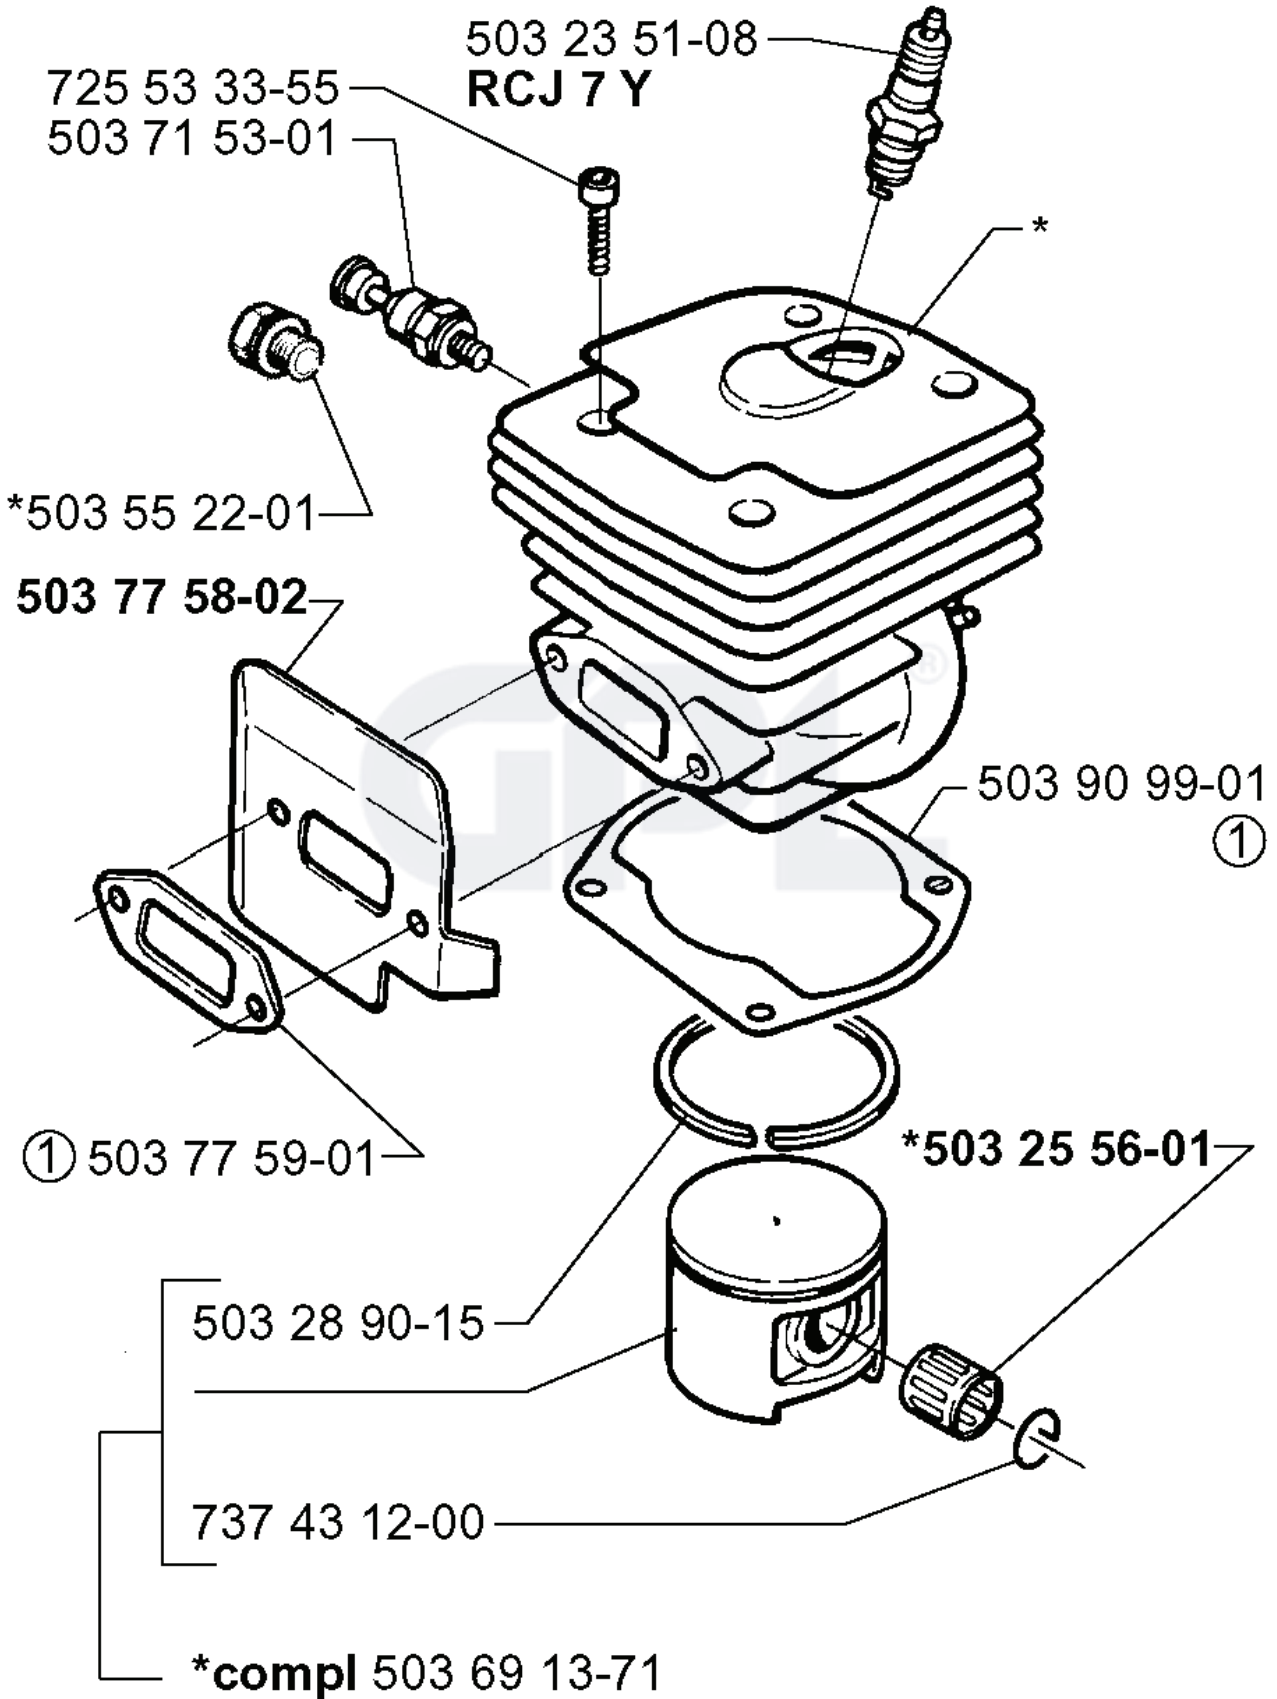

B

REF.	PART NO.	DESCRIPTION	REMARK	QTY.	KIT
503 93 24-71	503932471	CLUTCH DRUM		1	
503 93 24-72	503932472	CLUTCH DRUM		1	
503 75 24-01	503752401	WASHER		1	
503 27 21-01	503272101	E-CLIP		1	
501 59 80-02	501598002	RIM		1	
505 30 36-61	505303661	RIM		1	
503 86 17-71	503861771	CLUTCH DRUM		1	
503 43 20-01	503432001	NEEDLE HOLDER		1	
503 74 43-01	503744301	CLUTCH SPRING		1	
503 74 44-01	503744401	CLUTCH ASSY		1	
504 30 00-26	504300026	SEALING		1	
503 64 47-01	503644701	BUSHING		1	
503 77 43-01	503774301	OIL PIPE		1	
503 23 00-59	503230059	WASHER		1	
503 75 61-02	503756102	GEAR WHEEL		1	
503 52 13-01	503521301	OIL PUMP ASSY		1	
501 54 41-02	501544102	OIL SCREEN		1	
503 42 67-01	503426701	OIL HOSE		1	
503 81 13-01	503811301	SCREW		1	
503 81 30-01	503813001	SPRING		1	
501 61 58-01	501615801	SPRING		1	
503 23 00-04	503230004	WASHER		1	
725 53 29-56	725532956	SCREW IHSCM		1	
503 52 15-01	503521501	PUMP PISTON		1	
503 62 49-01	503624901	SEALING PLUG		1	

*501 69 17-01

REF.	PART NO.	DESCRIPTION	REMARK	QTY.	KIT
5035585-01	503558501	TOOL		1	
5035586-01	503558601	SPANNER		1	
5019114-01	501911401	GREASE GUN		1	
5036212-01	503621201	GREASE		1	
5016917-01	501691701	COMBINATION WRENCH		1	
5035586-02	503558602	SPANNER		1	
5037057-08	503705708	LABEL		1	
5018345-02	501834502	BAR COVER		1	
5018344-05	501834405	BAR COVER		1	
5018344-02	501834402	BAR COVER		1	

D

*compl 503 69 10-73

*compl 503 93 90-72 EPA

REF.	PART NO.	DESCRIPTION	REMARK	QTY.	KIT
5036910-73	503691073	CYLINDER ASSY		1	
5039390-72	503939072	CYLINDER ASSY		1	
5032351-08	503235108	SPARK PLUG		1	
7255333-55	725533355	SCREW IHSCM		1	
5037153-01	503715301	DECOMPRESSION VALVE		1	
5035522-01	503552201	PLUG		1	
5037758-02	503775802	HEAT DEFLECTOR		1	
5037759-01	503775901	GASKET		1	
5032890-15	503289015	PISTON RING		1	
7374312-00	737431200	SNAP RING		1	
5036913-71	503691371	PISTON ASSY		1	
5032556-01	503255601	NEEDLE BEARING		1	
5039099-01	503909901	GASKET		1	