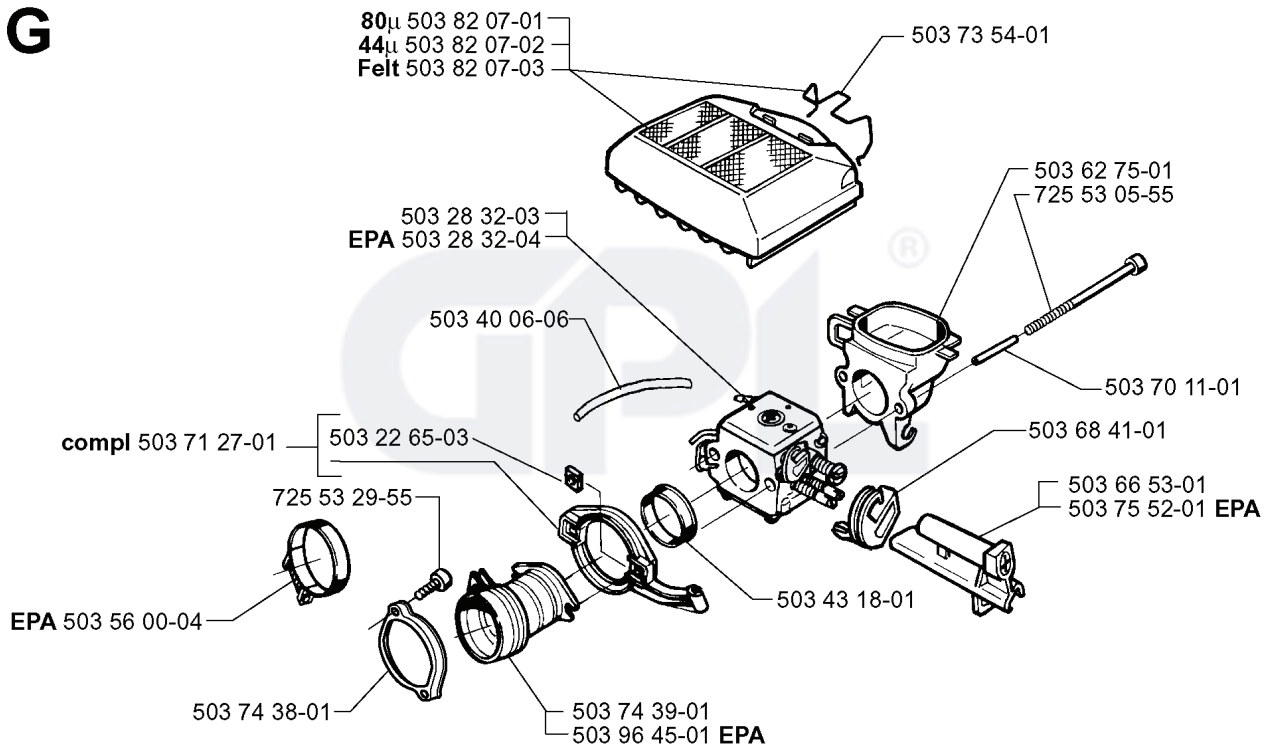

C

*compl 503 69 74-01

(x3)*503 20 34-25

REF.	PART NO.	DESCRIPTION	REMARK	QTY.	KIT
503 69 74- 01	503697401	CYLINDER COVER ASSY		1	
503 20 34- 25	503203425	SCREW CCRPANMO		3	

GPL®

G

REF.	PART NO.	DESCRIPTION	REMARK	QTY.	KIT
503 82 07-01	503820701	AIR FILTER ASSY		1	
503 82 07-02	503820702	AIR FILTER ASSY		1	
503 82 07-03	503820703	AIR FILTER ASSY		1	
503 28 32-03	503283203	CARBURETTOR		1	
503 28 32-04	503283204	CARBURETTOR		1	
503 40 06-06	503400606	IMPULSE HOSE		1	
503 71 27-01	503712701	FLANGE		1	
503 22 65-03	503226503	SQUARE NUT		1	
725 53 29-55	725532955	SCREW IHSCM		1	
503 56 00-04	503560004	HOSE CLAMP		1	
503 74 38-01	503743801	FLANGE		1	
503 96 45-01	503964501	INLET PIPE		1	
503 74 39-01	503743901	INLET PIPE		1	
503 43 18-01	503431801	SUPPORT SLEEVE		1	
503 75 52-01	503755201	GUIDE BUSHING		1	
503 66 53-01	503665301	GUIDE BUSHING		1	
503 68 41-01	503684101	LEVER		1	
503 70 11-01	503701101	TUBE		1	
725 53 05-55	725530555	SCREW IHSCM		1	
503 62 75-01	503627501	FILTER HOLDER		1	
503 73 54-01	503735401	CLAMP		1	