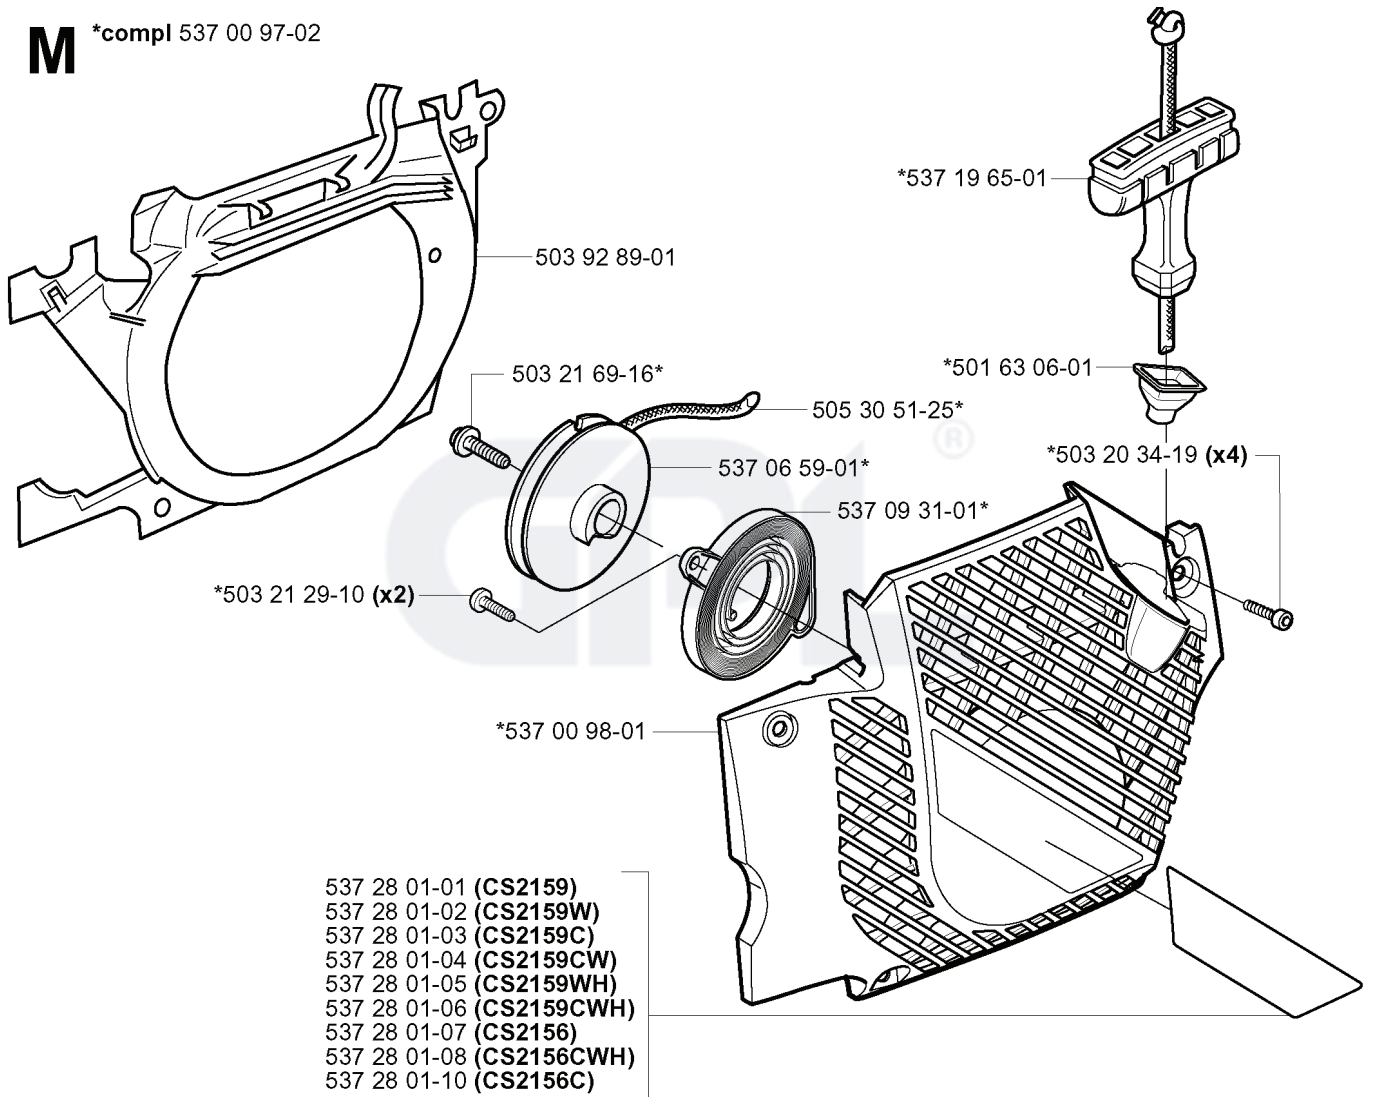

M *compl 537 00 97-02