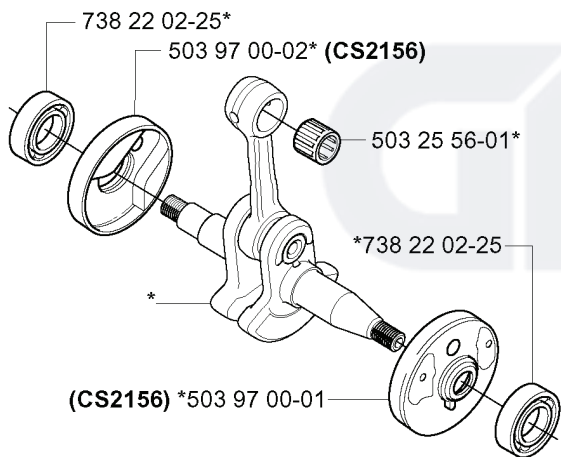

B

REF.	PART NO.	DESCRIPTION	REMARK	QTY.	KIT
537 16 69-01	537166901	CLUTCH SPRING		1	
537 10 34-01	537103401	CLUTCH ASSY		1	
501 45 74-02	501457402	RIM	.325X7	1	
501 59 80-02	501598002	RIM	3/8X7	1	
503 25 52-01	503255201	NEEDLE BEARING		1	
503 91 27-02	503912702	PUMP PINION	.325X7	1	
503 91 29-02	503912902	PUMP PINION	3/8X7	1	
537 09 18-01	537091801	OIL PRESSURE HOSE		1	
503 93 48-71	503934871	CLUTCH DRUM ASSY	3/8X7	1	
503 98 00-71	503980071	CLUTCH DRUM	.325X7	1	
537 10 55-02	537105502	OIL PUMP		1	
537 06 93-01	537069301	PUMP PISTON		1	
503 23 00-60	503230060	WASHER		2	
503 21 74-12	503217412	SCREW IHSCT		1	
503 96 75-01	503967501	OIL PLUMMET		1	
537 10 11-01	537101101	OIL HOSE		1	
721 11 64-30	721116430	GROOVED PIN		1	
537 02 71-01	537027101	ADJUSTER		1	
503 89 15-01	503891501	SPRING		1	
503 89 16-01	503891601	SPRING		1	

K

REF.	PART NO.	DESCRIPTION	REMARK	QTY.	KIT
5032188-25	503218825	SCREW IHSCFT		1	
5039668-02	503966802	COVER	W	1	
5039233-02	503923302	ANTIVIBRATION ELEMENT		1	
5032188-16	503218816	SCREW IHSCFT		1	
5370105-02	537010502	HANDLE	W	1	
5370105-01	537010501	HANDLE		1	
5370107-02	537010702	FRAME	W	1	
5037182-02	503718202	SWITCH	W	1	

C

*compl 537 01 01-02

*503 40 59-01

*537 15 27-01

*

REF.	PART NO.	DESCRIPTION	REMARK	QTY.	KIT
537 01 01-02	537010102	CYLINDER COVER		1	
503 40 59-01	503405901	WINTER PLUG		1	
537 15 27-01	537152701	HEAT PROTECTOR		1	

GPL®

E *compl 537 21 92-01 (CS2156)

E *compl 537 15 68-01 (CS2159)

REF.	PART NO.	DESCRIPTION	REMARK	QTY.	KIT
537 21 92-01	537219201	CRANKSHAFT ASSY	CS2156	1	
537 15 68-01	537156801	CRANKSHAFT ASSY	CS2159	1	
503 97 00-02	503970002	CUP	CS2156	1	
503 25 56-01	503255601	NEEDLE BEARING		1	
738 22 02-25	738220225	BALL BEARING		1	
503 97 00-01	503970001	CUP	CS2156	1	