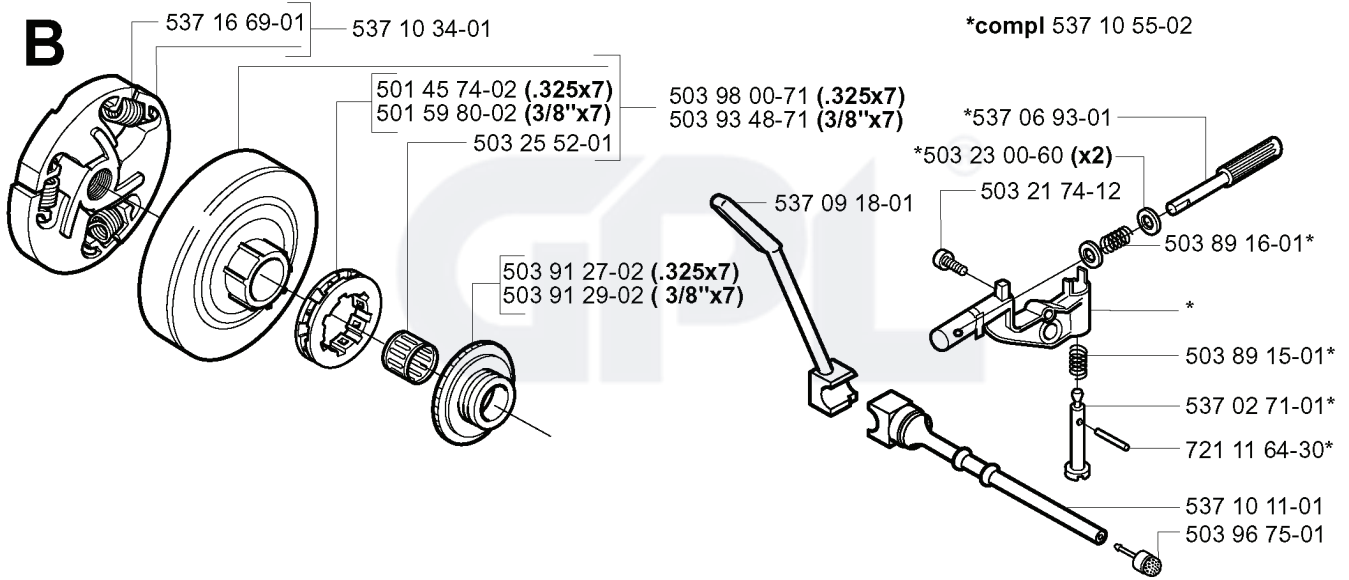

CS2159, EPA, 2004-05

SPARE PARTS LIST

A

****compl 537 10 48-01**

REF.	PART NO.	DESCRIPTION	REMARK	QTY.	KIT
537 10 48-01	537104801	HAND GUARD		1	
537 02 99-01	537029901	WEAR PROTECTION		1	
537 00 63-02	537006302	LABEL		1	
503 22 00-01	503220001	HEXAGON NUT		2	
503 85 66-01	503856601	COVER PLATE		1	
503 89 30-02	503893002	SCREW		1	
503 23 00-71	503230071	WASHER		1	
537 15 27-01	537152701	HEAT PROTECTOR		1	
503 98 74-01	503987401	LABEL		1	
735 31 08-20	735310820	E-CLIP		1	
503 89 29-01	503892901	PIN		1	
503 21 70-10	503217010	SCREW CCRPANT		4	
537 08 90-01	537089001	WEAR PROTECTION		1	
537 10 80-01	537108001	HUB CAP		1	
503 85 52-01	503855201	GUIDE BUSHING		1	
537 10 79-01	537107901	CHAIN BRAKE ASSY		1	
537 04 30-01	537043001	BRAKE BAND ASSY		1	
503 46 59-01	503465901	BRAKE SPRING		1	
503 89 08-02	503890802	KNEE JOINT ASSY		1	

B

REF.	PART NO.	DESCRIPTION	REMARK	QTY.	KIT
537 16 69-01	537166901	CLUTCH SPRING		1	
537 10 34-01	537103401	CLUTCH ASSY		1	
501 45 74-02	501457402	RIM	.325X7	1	
501 59 80-02	501598002	RIM	3/8X7	1	
503 25 52-01	503255201	NEEDLE BEARING		1	
503 91 27-02	503912702	PUMP PINION	.325X7	1	
503 91 29-02	503912902	PUMP PINION	3/8X7	1	
537 09 18-01	537091801	OIL PRESSURE HOSE		1	
503 93 48-71	503934871	CLUTCH DRUM ASSY	3/8X7	1	
503 98 00-71	503980071	CLUTCH DRUM	.325X7	1	
537 10 55-02	537105502	OIL PUMP		1	
537 06 93-01	537069301	PUMP PISTON		1	
503 23 00-60	503230060	WASHER		2	
503 21 74-12	503217412	SCREW IHSCT		1	
503 96 75-01	503967501	OIL PLUMMET		1	
537 10 11-01	537101101	OIL HOSE		1	
721 11 64-30	721116430	GROOVED PIN		1	
537 02 71-01	537027101	ADJUSTER		1	
503 89 15-01	503891501	SPRING		1	
503 89 16-01	503891601	SPRING		1	