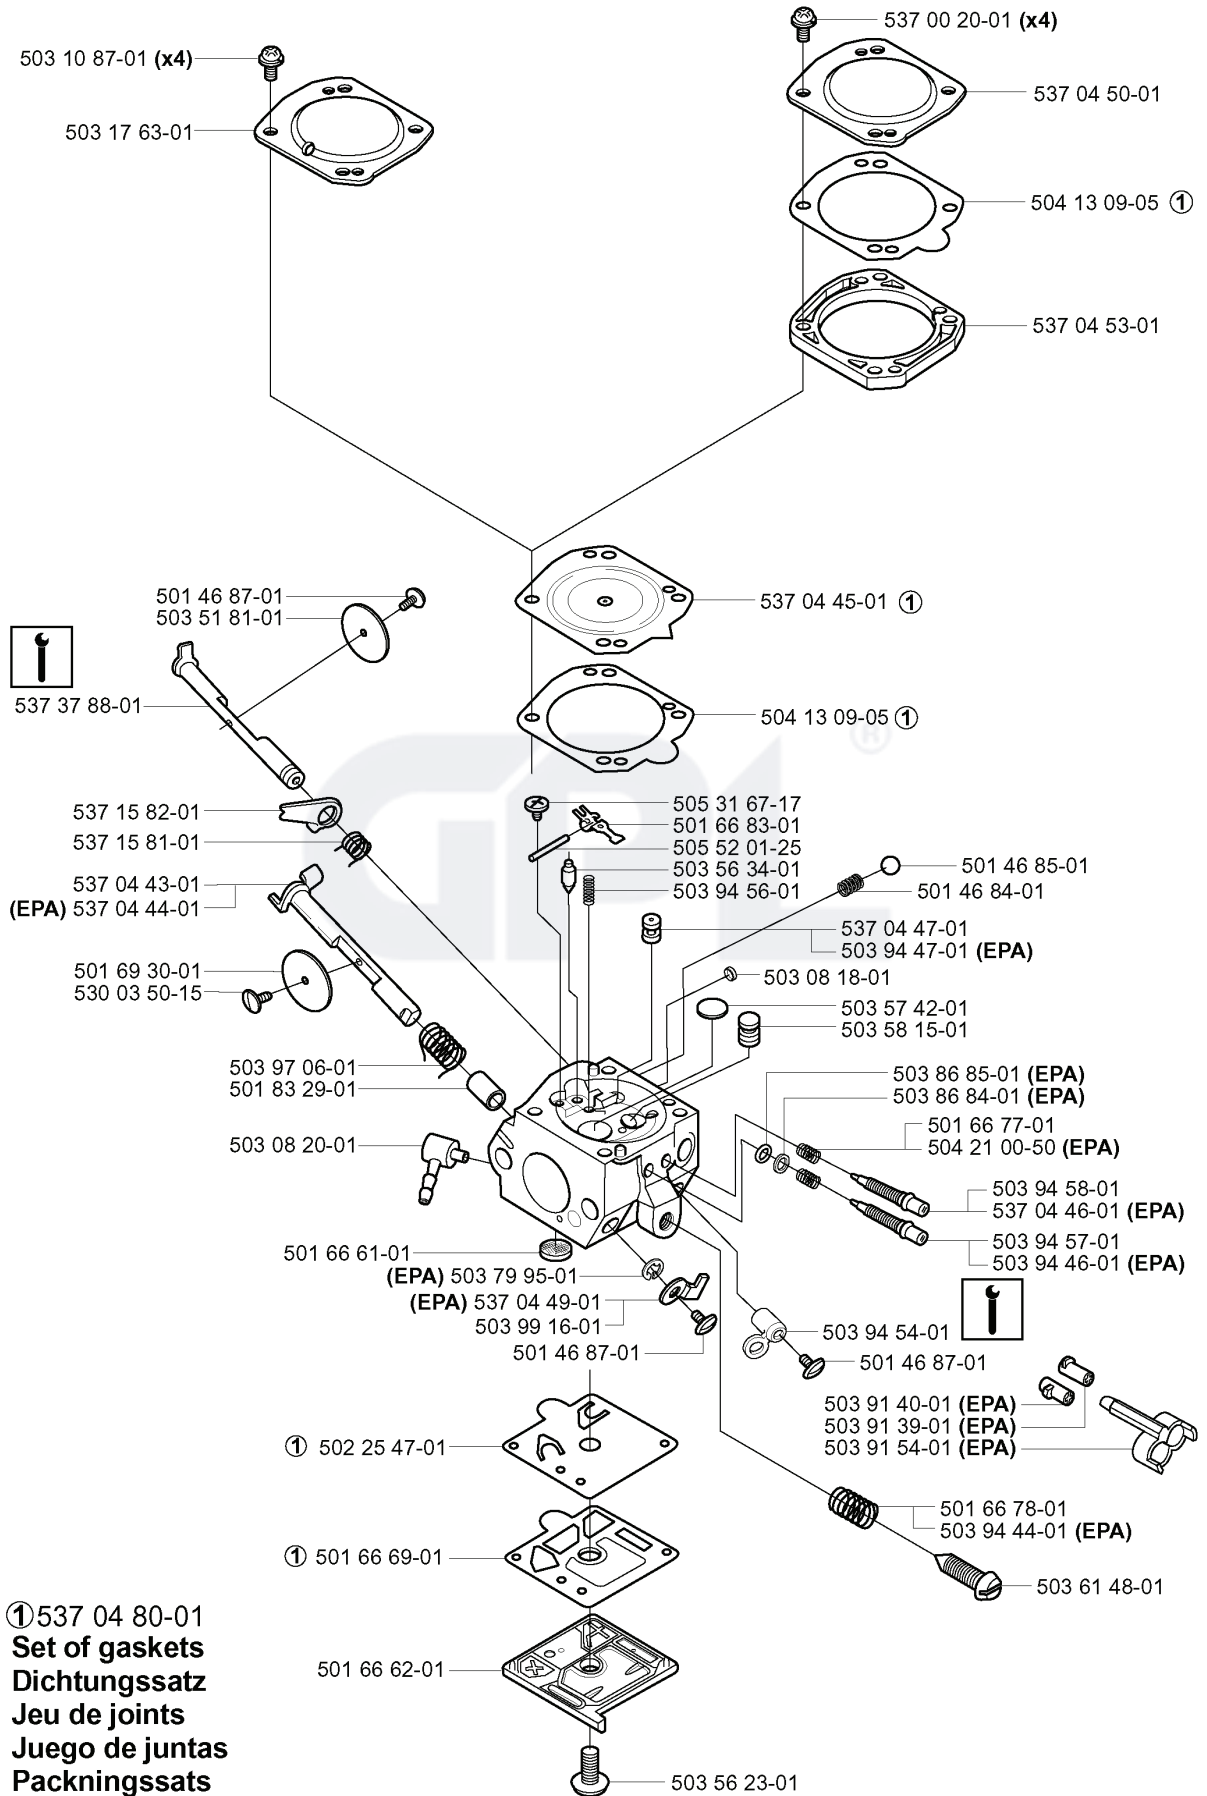

N compl 503 28 18-19 Walbro HDA 190A Heated
compl 503 28 18-20 Walbro HDA 191A Heated (EPA)

compl 503 28 18-17 Walbro HDA 198A
compl 503 28 18-18 Walbro HDA 199A (EPA)