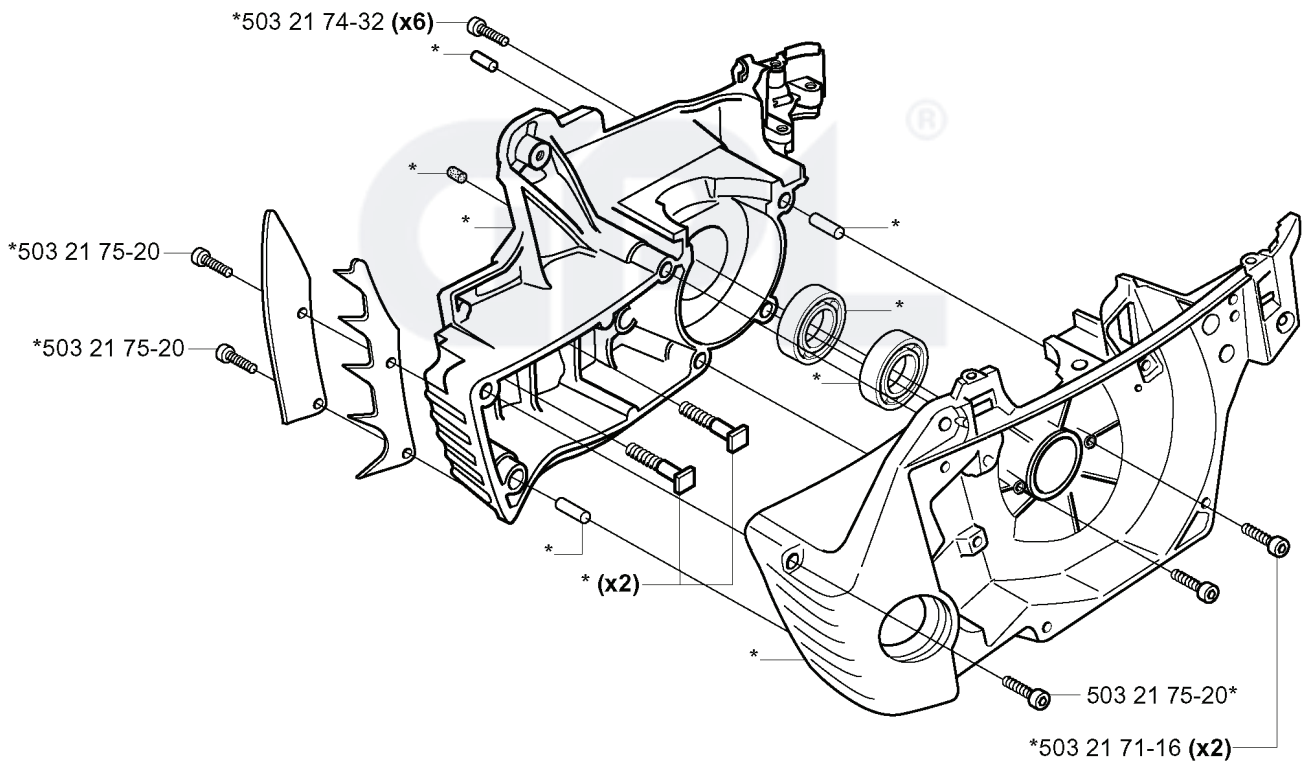

Q

Up to 030600511 (CS2159)

*compl 503 92 53-72 (CS2159)