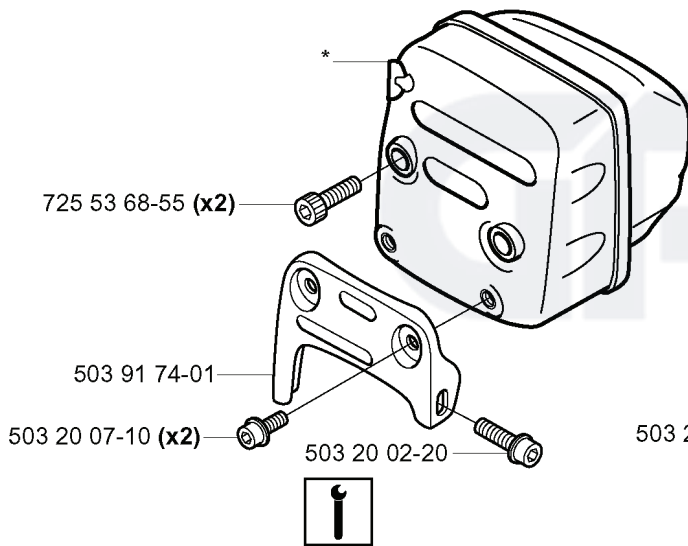

F *compl 503 91 76-01 (EU CS2156, CS2159)
**compl 503 91 75-01 (FF CS2159)
***compl 537 10 22-01 (CAT CS2156, CS2159)