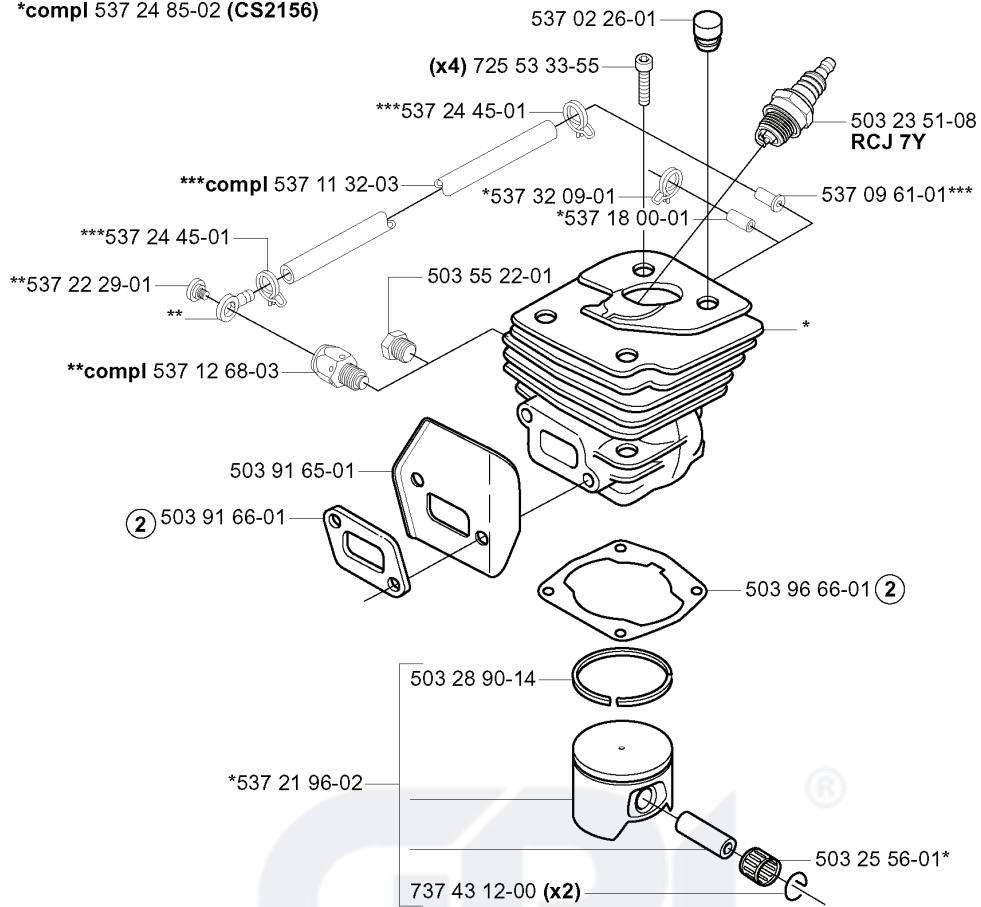

D

*compl 537 24 85-02 (CS2156)