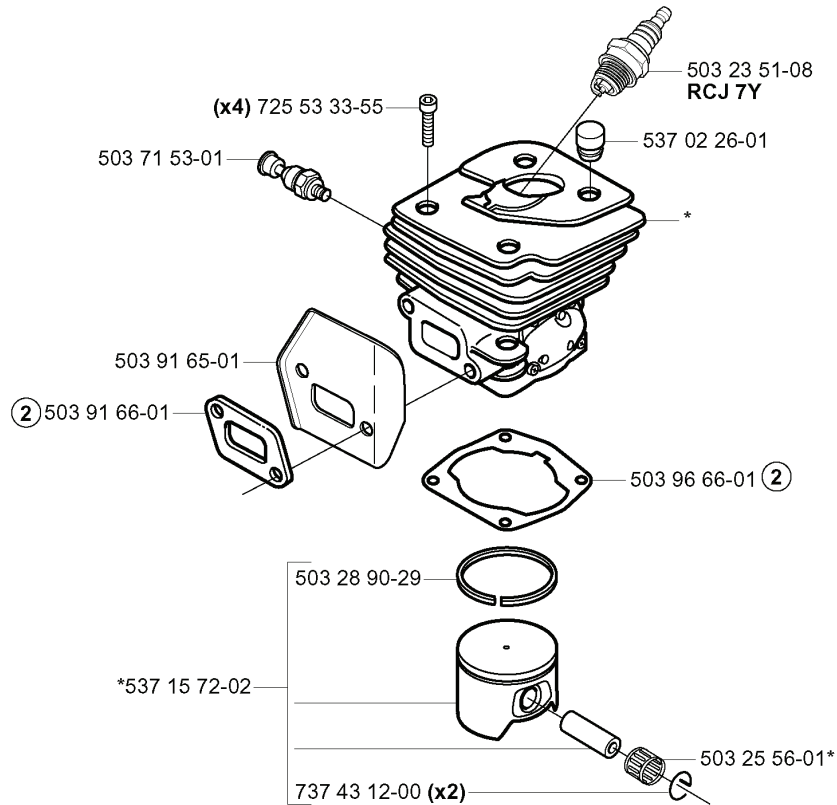

D

*compl 537 15 73-02 (CS2159)