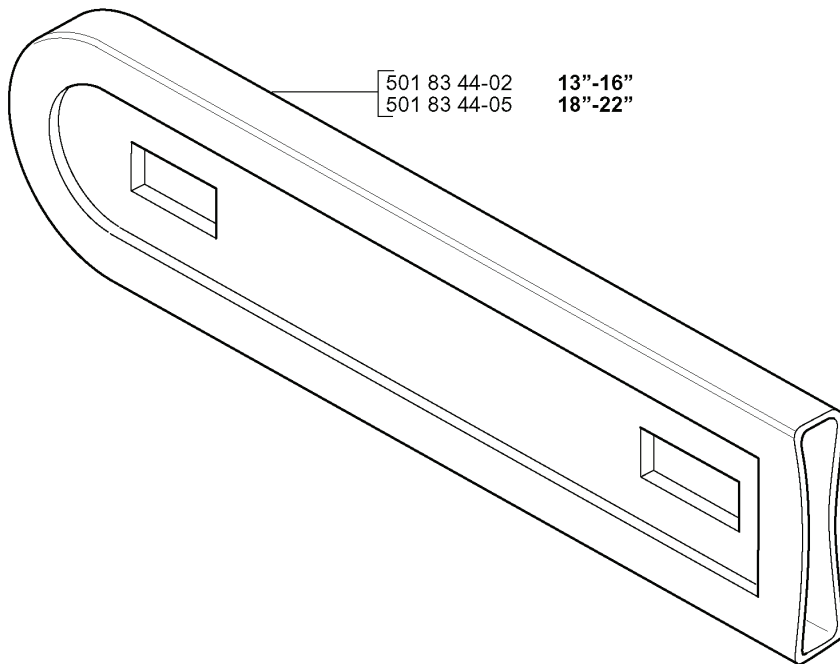

13"-16"
18"-22"