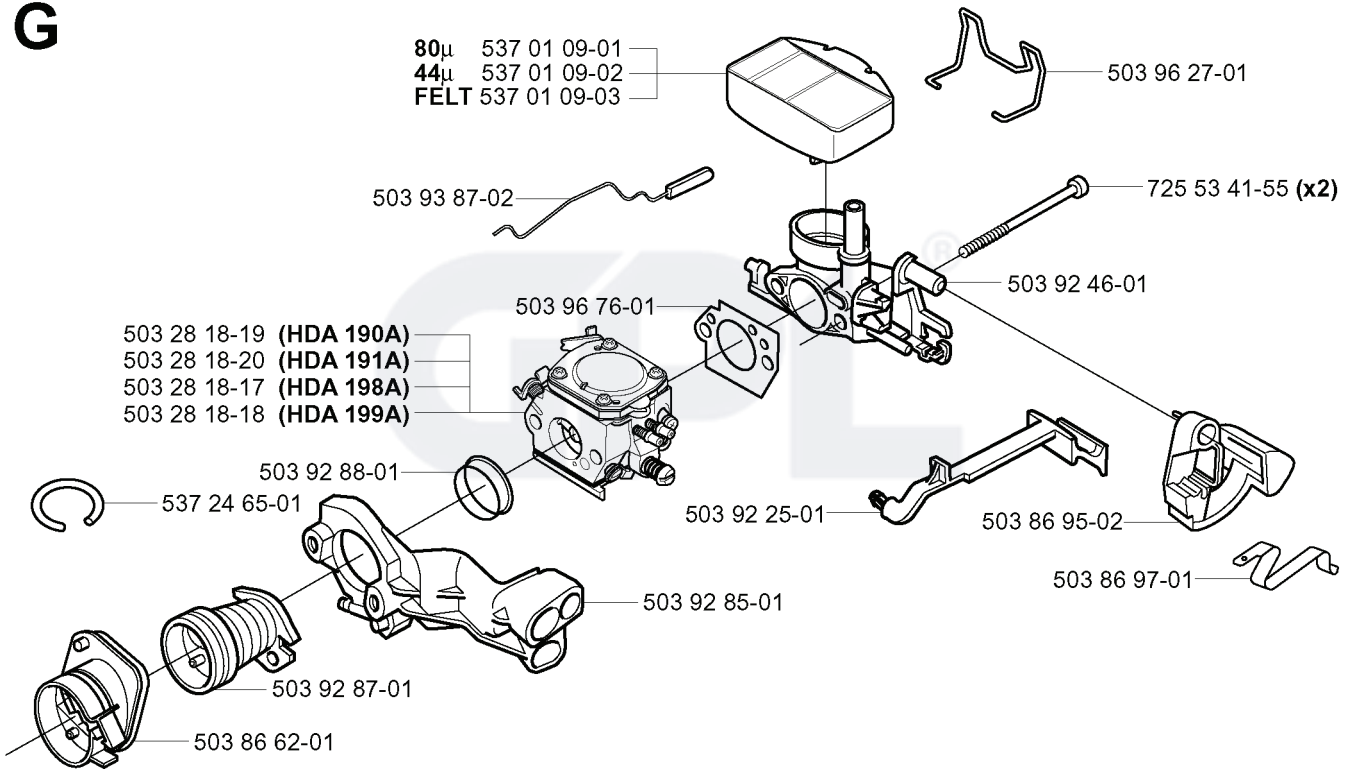

GPL®

E *compl 537 21 92-01 (CS2156)

E *compl 537 15 68-01 (CS2159)

REF.	PART NO.	DESCRIPTION	REMARK	QTY.	KIT
537 21 92-01	537219201	CRANKSHAFT ASSY	CS2156	1	
537 15 68-01	537156801	CRANKSHAFT ASSY	CS2159	1	
503 97 00-02	503970002	CUP	CS2156	1	
503 25 56-01	503255601	NEEDLE BEARING		1	
738 22 02-25	738220225	BALL BEARING		1	
503 97 00-01	503970001	CUP	CS2156	1	

G

REF.	PART NO.	DESCRIPTION	REMARK	QTY.	KIT
537 01 09-01	537010901	AIR FILTER	80	1	
537 01 09-02	537010902	AIR FILTER	44	1	
537 01 09-03	537010903	AIR FILTER	FELT	1	
503 93 87-02	503938702	WIRE		1	
503 28 18-19	503281819	CARBURETTOR	HDA 190A	1	
503 28 18-20	503281820	CARBURETTOR	HDA 191A	1	
503 28 18-17	503281817	CARBURETTOR	HDA 198A	1	
503 28 18-18	503281818	CARBURETTOR	HDA 199A	1	
503 92 88-01	503928801	RING		1	
537 24 65-01	537246501	IMPULSE HOSE		1	
503 92 87-01	503928701	BELLOWS		1	
503 86 62-01	503866201	INSULATION WALL		1	
503 92 85-01	503928501	FLANGE		1	
503 92 25-01	503922501	CHOKE CONTROL		1	
503 96 76-01	503967601	GASKET		1	
503 86 97-01	503869701	SHORT CIRCUIT SPRING		1	
503 86 95-02	503869502	STOP SWITCH		1	
503 92 46-01	503924601	INLET BEND		1	
725 53 41-55	725534155	SCREW IHSCM		2	
503 96 27-01	503962701	CLAMP		1	