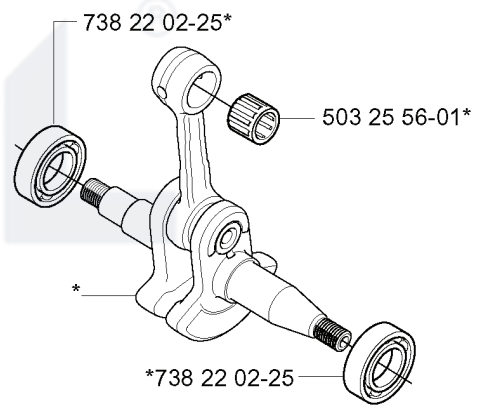

B

REF.	PART NO.	DESCRIPTION	REMARK	QTY.	KIT
537 16 69-01	537166901	CLUTCH SPRING		1	
537 10 34-01	537103401	CLUTCH ASSY		1	
501 45 74-02	501457402	RIM	.325X7	1	
501 59 80-02	501598002	RIM	3/8X7	1	
503 25 52-01	503255201	NEEDLE BEARING		1	
503 91 27-02	503912702	PUMP PINION	.325X7	1	
503 91 29-02	503912902	PUMP PINION	3/8X7	1	
537 09 18-01	537091801	OIL PRESSURE HOSE		1	
503 93 48-71	503934871	CLUTCH DRUM ASSY	3/8X7	1	
503 98 00-71	503980071	CLUTCH DRUM	.325X7	1	
537 10 55-02	537105502	OIL PUMP		1	
537 06 93-01	537069301	PUMP PISTON		1	
503 23 00-60	503230060	WASHER		2	
503 21 74-12	503217412	SCREW IHSCT		1	
503 96 75-01	503967501	OIL PLUMMET		1	
537 10 11-01	537101101	OIL HOSE		1	
721 11 64-30	721116430	GROOVED PIN		1	
537 02 71-01	537027101	ADJUSTER		1	
503 89 15-01	503891501	SPRING		1	
503 89 16-01	503891601	SPRING		1	

K

REF.	PART NO.	DESCRIPTION	REMARK	QTY.	KIT
5032188-25	503218825	SCREW IHSCFT		1	
5039668-02	503966802	COVER	W	1	
5039233-02	503923302	ANTIVIBRATION ELEMENT		1	
5032188-16	503218816	SCREW IHSCFT		1	
5370105-02	537010502	HANDLE	W	1	
5370105-01	537010501	HANDLE		1	
5370107-02	537010702	FRAME	W	1	
5037182-02	503718202	SWITCH	W	1	

C

*compl 537 01 01-02

*503 40 59-01

*537 15 27-01

*

REF.	PART NO.	DESCRIPTION	REMARK	QTY.	KIT
537 01 01-02	537010102	CYLINDER COVER		1	
503 40 59-01	503405901	WINTER PLUG		1	
537 15 27-01	537152701	HEAT PROTECTOR		1	

GPL®

E *compl 537 21 92-01 (CS2156)

E *compl 537 15 68-01 (CS2159)

REF.	PART NO.	DESCRIPTION	REMARK	QTY.	KIT
537 21 92-01	537219201	CRANKSHAFT ASSY	CS2156	1	
537 15 68-01	537156801	CRANKSHAFT ASSY	CS2159	1	
503 97 00-02	503970002	CUP	CS2156	1	
503 25 56-01	503255601	NEEDLE BEARING		1	
738 22 02-25	738220225	BALL BEARING		1	
503 97 00-01	503970001	CUP	CS2156	1	