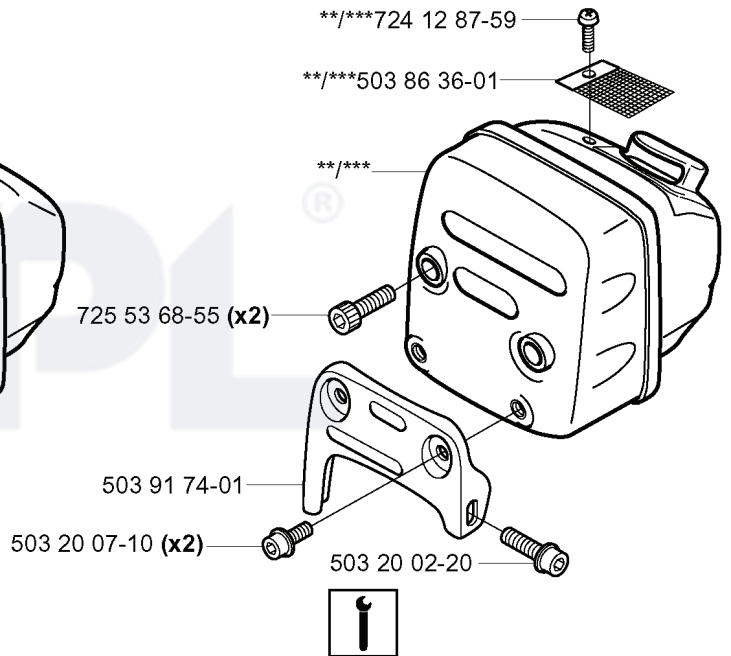

F *compl 503 91 76-01 (EU CS2156, CS2159)
**compl 503 91 75-01 (FF CS2159)
***compl 537 10 22-01 (CAT CS2156, CS2159)