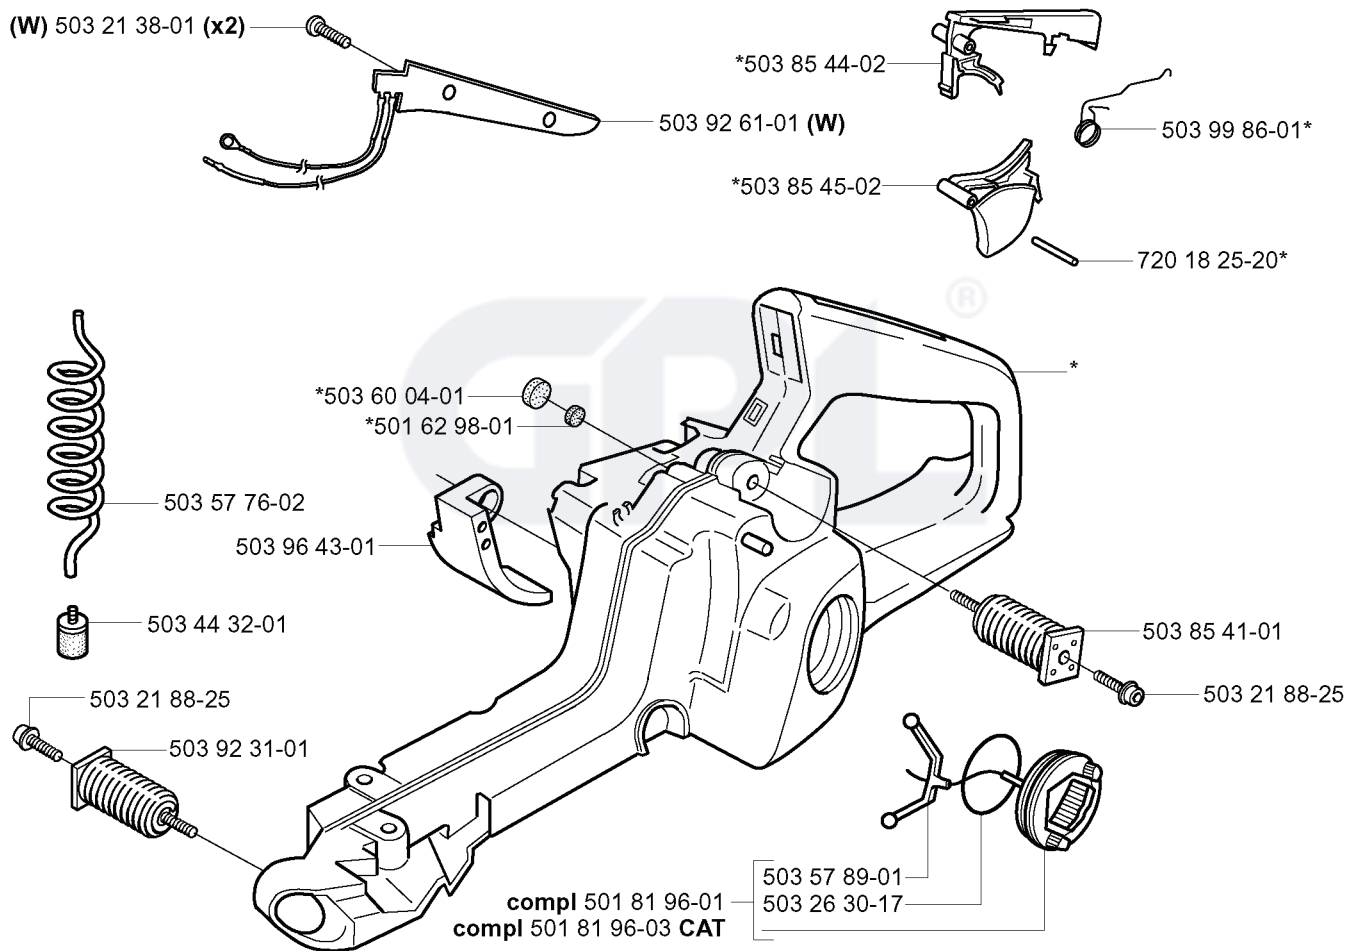

J *compl 503 92 30-72