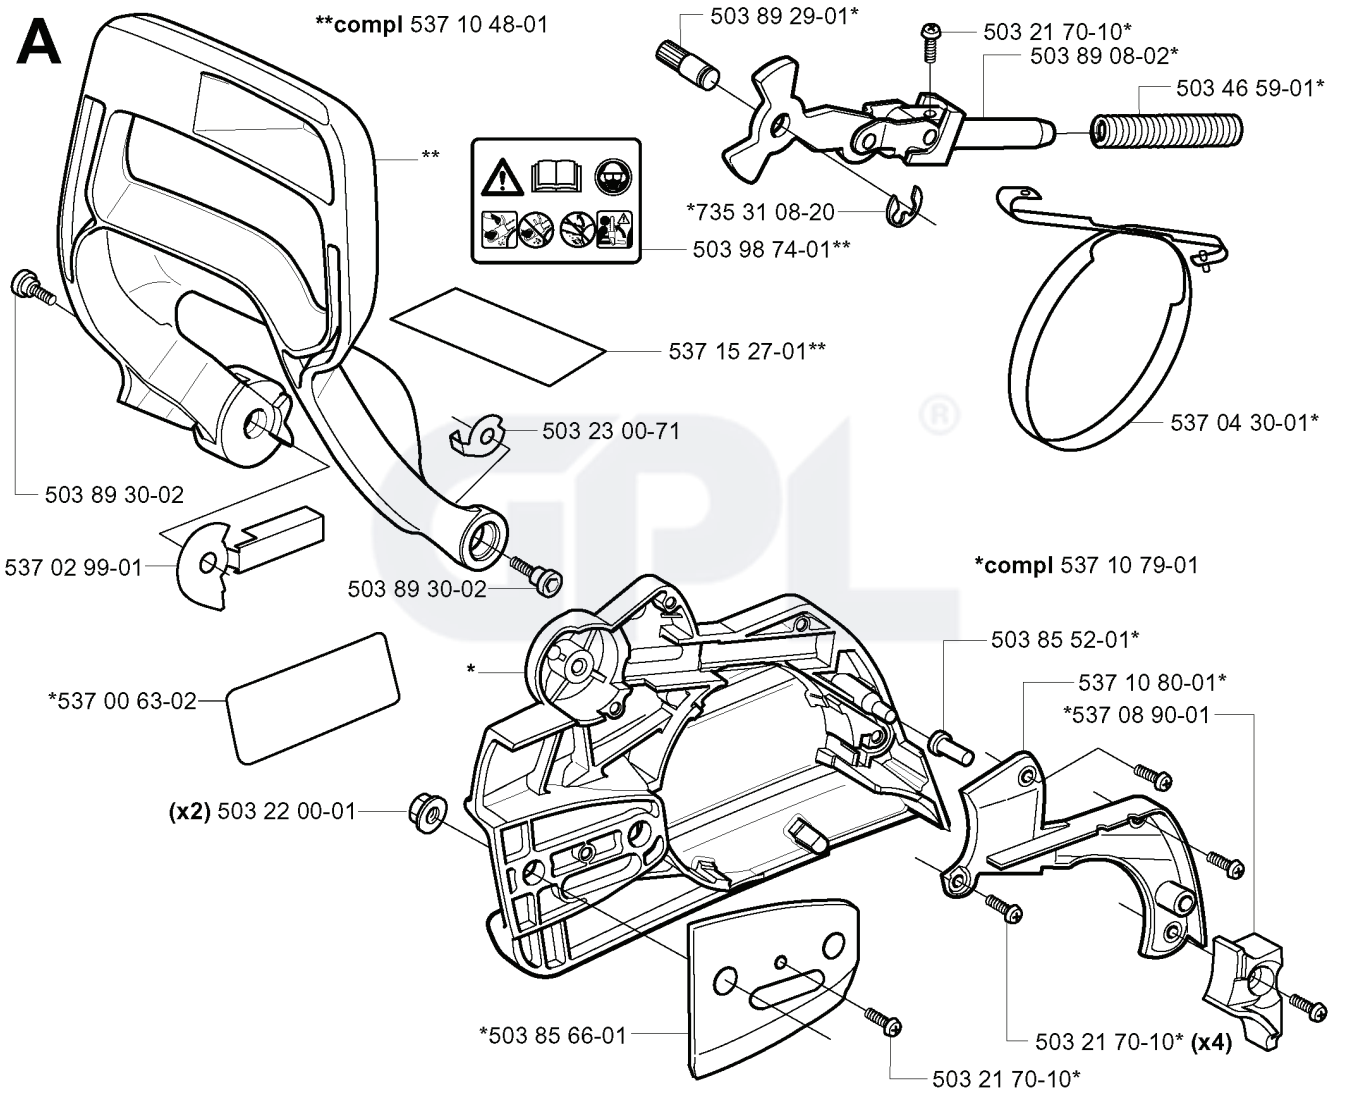

CS2159, EPA, 2004-05

SPARE PARTS LIST

A

****compl 537 10 48-01**

REF.	PART NO.	DESCRIPTION	REMARK	QTY.	KIT
537 10 48-01	537104801	HAND GUARD		1	
537 02 99-01	537029901	WEAR PROTECTION		1	
537 00 63-02	537006302	LABEL		1	
503 22 00-01	503220001	HEXAGON NUT		2	
503 85 66-01	503856601	COVER PLATE		1	
503 89 30-02	503893002	SCREW		1	
503 23 00-71	503230071	WASHER		1	
537 15 27-01	537152701	HEAT PROTECTOR		1	
503 98 74-01	503987401	LABEL		1	
735 31 08-20	735310820	E-CLIP		1	
503 89 29-01	503892901	PIN		1	
503 21 70-10	503217010	SCREW CCRPANT		4	
537 08 90-01	537089001	WEAR PROTECTION		1	
537 10 80-01	537108001	HUB CAP		1	
503 85 52-01	503855201	GUIDE BUSHING		1	
537 10 79-01	537107901	CHAIN BRAKE ASSY		1	
537 04 30-01	537043001	BRAKE BAND ASSY		1	
503 46 59-01	503465901	BRAKE SPRING		1	
503 89 08-02	503890802	KNEE JOINT ASSY		1	

L

Heated carburettor

REF.	PART NO.	DESCRIPTION	REMARK	QTY.	KIT
503 89 87-01	503898701	WIRING ASSY		1	
501 48 54-02	501485402	SPARK PLUG CAP		1	
503 93 05-01	503930501	GENERATOR STATOR	W	1	
537 16 21-01	537162101	IGNITION SYSTEM		1	
503 21 55-25	503215525	SCREW IHSCT		2	
503 92 18-02	503921802	FLYWHEEL	W	1	
503 92 18-01	503921801	FLYWHEEL		1	
503 20 25-16	503202516	SCREW IHSCM		2	
537 06 07-01	537060701	FOIL ELEMENT	W	1	
503 93 05-02	503930502	GENERATOR STATOR	W	1	
503 92 18-03	503921803	FLYWHEEL	W	1	
503 81 81-01	503818101	SPRING		2	
503 23 00-42	503230042	WASHER		2	
537 10 36-01	537103601	STARTER PAWL		2	
501 81 99-03	501819903	SCREW		2	
503 22 04-01	503220401	NUT		1	
537 18 99-01	537189901	THERMOSTAT ASSY	W	1	
537 06 04-01	537060401	RETAINER	W	1	