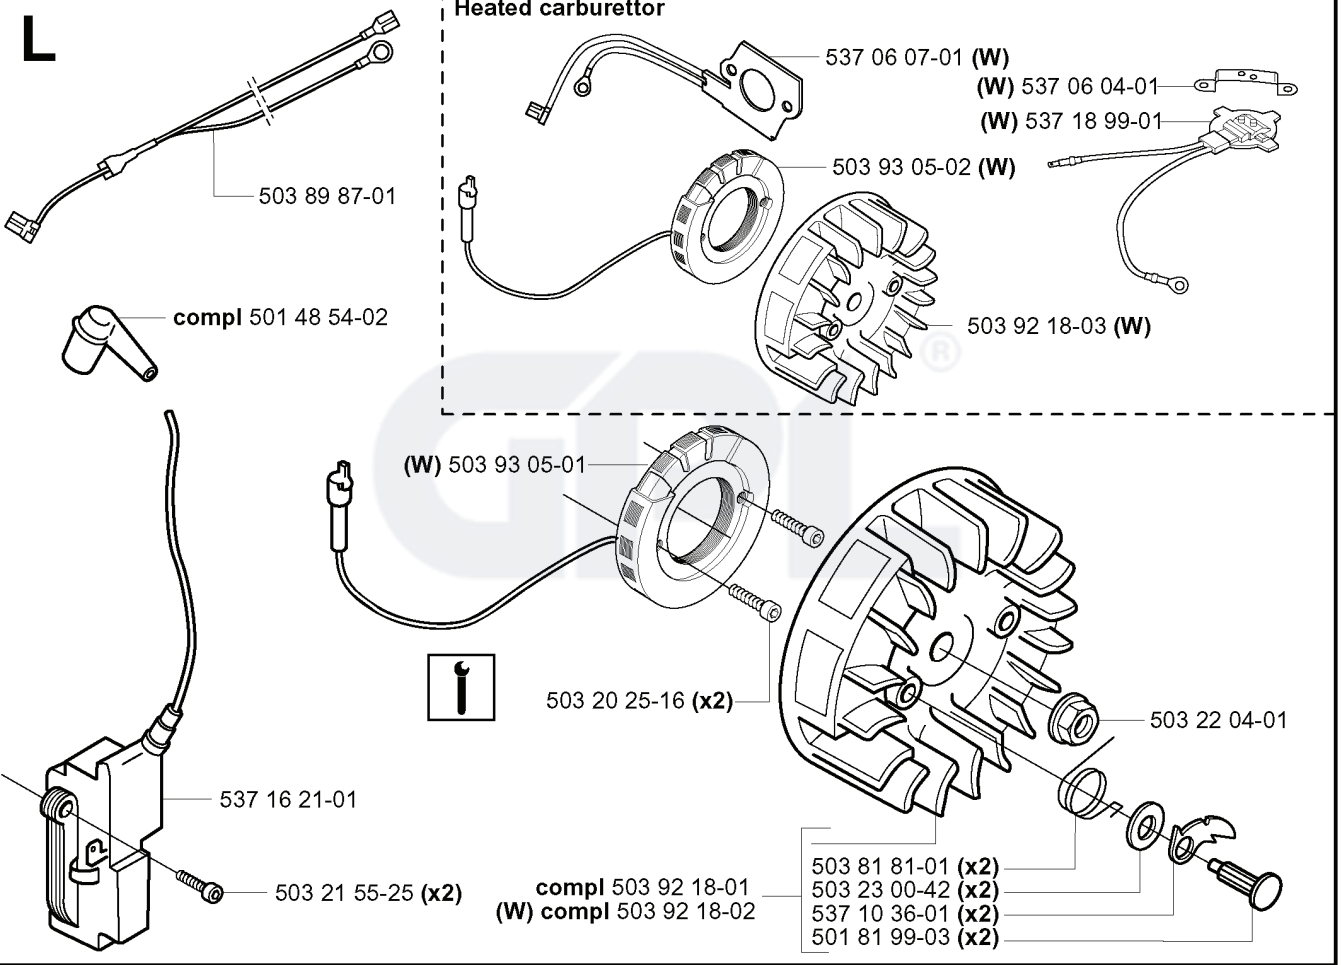

L

Heated carburettor