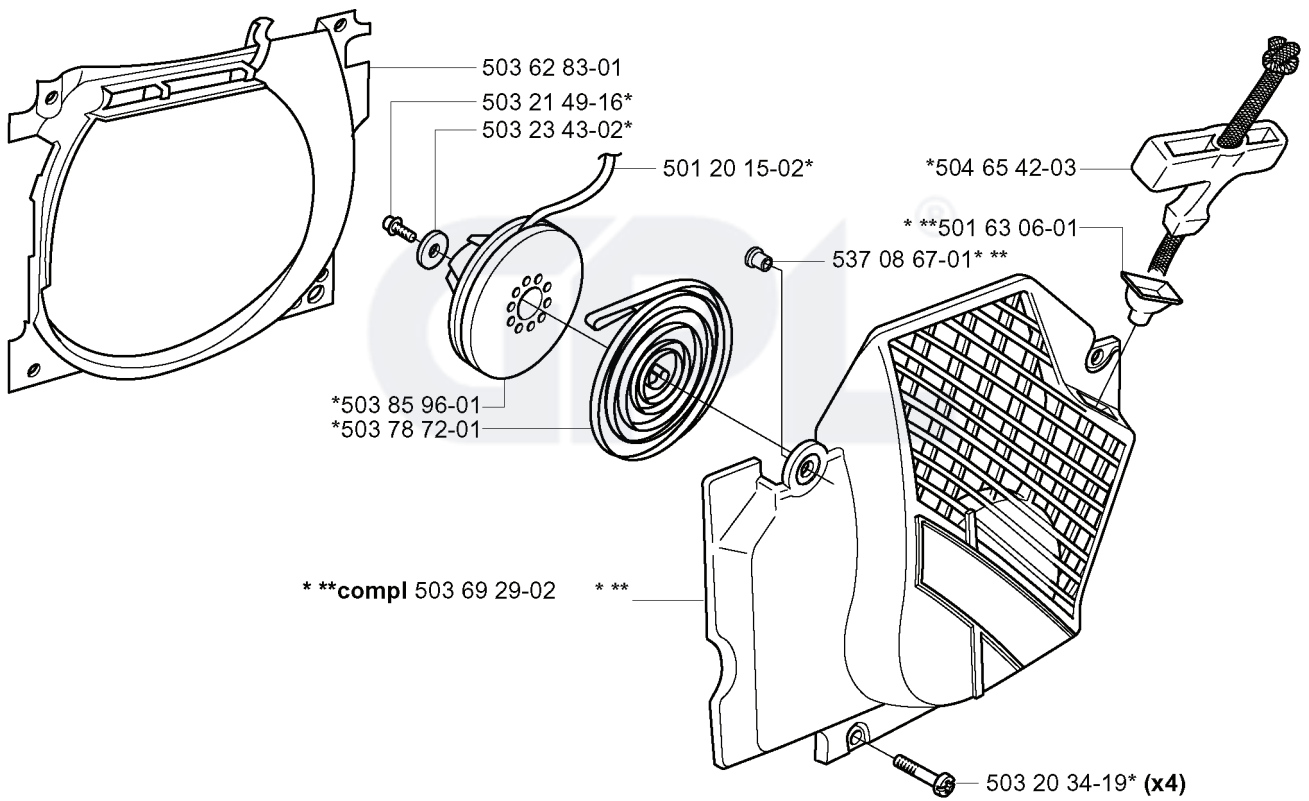

GPL®

R **i**

From 030600201 (2003) - To 033600024 (2003)

REF.	PART NO.	DESCRIPTION	REMARK	QTY.	KIT
503 28 90-15	503289015	PISTON RING		1	
737 43 12-00	737431200	SNAP RING		2	
503 69 13-71	503691371	PISTON ASSY		1	
503 25 56-01	503255601	NEEDLE BEARING		1	
503 93 90-03	503939003	CYLINDER ASSY		1	
503 56 00-04	503560004	HOSE CLAMP		1	
503 96 45-01	503964501	INLET PIPE		1	

M *compl 503 69 28-71

REF.	PART NO.	DESCRIPTION	REMARK	QTY.	KIT
503 69 28-71	503692871	STARTER ASSY		1	
503 62 83-01	503628301	AIR CONDUCTOR		1	
503 21 49-16	503214916	SCREW IHSCFT		1	
503 23 43-02	503234302	WASHER		1	
503 85 96-01	503859601	STARTER PULLEY		1	
503 78 72-01	503787201	RECOIL SPRING		1	
503 69 29-02	503692902	STARTER HOUSING		1	
503 20 34-19	503203419	SCREW CCRPANMO		4	
537 08 67-01	537086701	BUSHING		1	
501 63 06-01	501630601	SLEEVE		1	
504 65 42-03	504654203	STARTER HANDLE		1	
501 20 15-02	501201502	STARTER ROPE		1	