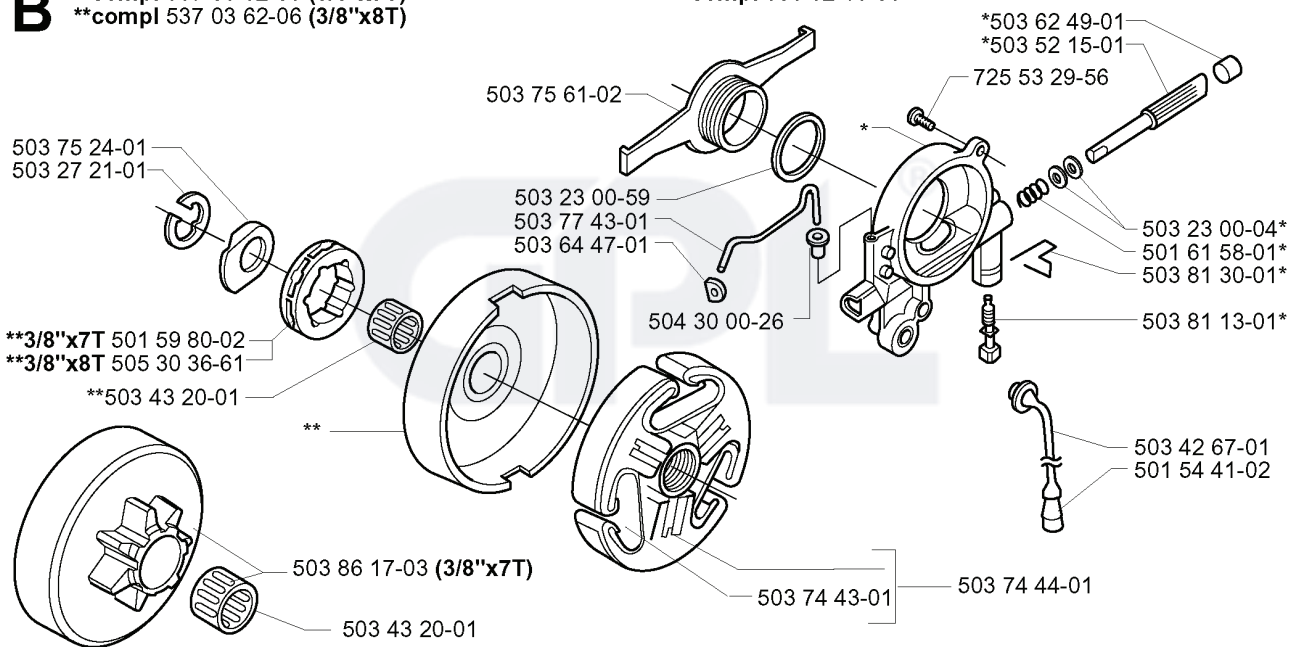

B **compl 537 03 62-05 (3/8"x7T)
**compl 537 03 62-06 (3/8"x8T)

*compl 503 52 13-03