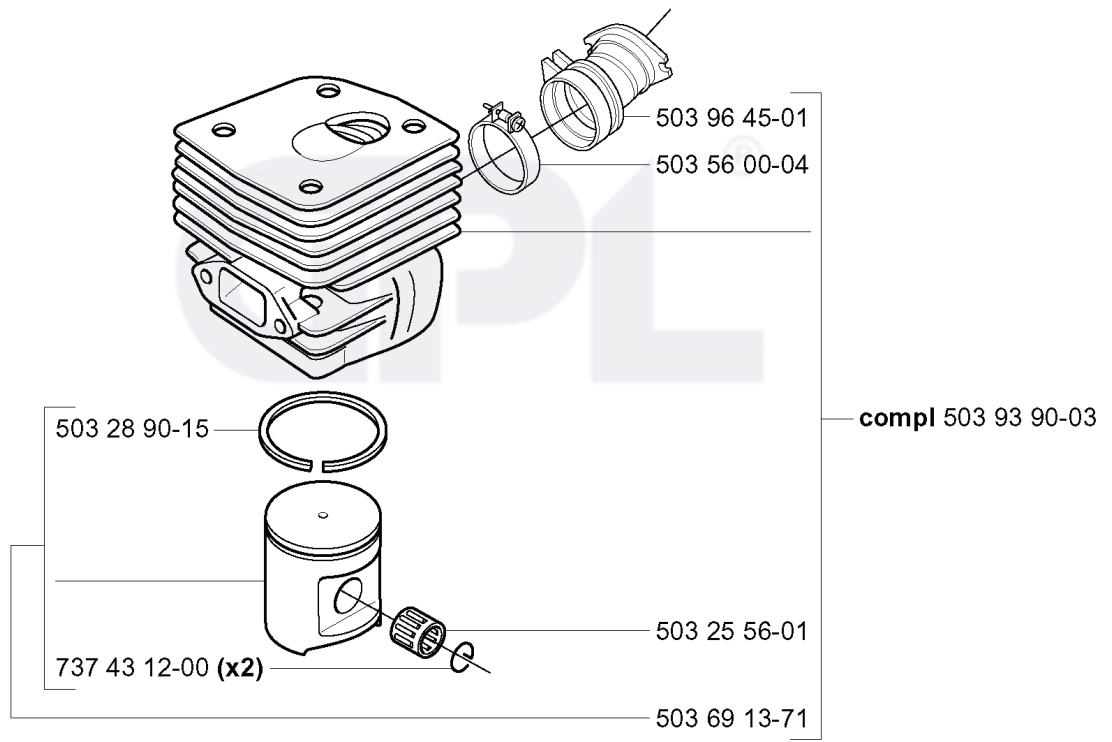

CS2165, 2005-05

GPL[®]

SPARE PARTS LIST

L

REF.	PART NO.	DESCRIPTION	REMARK	QTY.	KIT
503 71 82-01	503718201	SWITCH		1	
501 48 54-02	501485402	SPARK PLUG CAP		1	
537 16 22-04	537162204	IGNITION SYSTEM		1	
537 27 74-01	537277401	IGNITION SYSTEM		1	
503 20 02-20	503200220	SCREW IHSCFM		2	
537 05 16-05	537051605	FLYWHEEL ASSY		1	
501 67 35-01	501673501	SPRING		2	
503 23 00-42	503230042	WASHER		2	
537 01 55-01	537015501	STARTER PAWL		2	
501 81 99-01	501819901	SCREW		2	
503 22 04-01	503220401	NUT		1	
503 21 28-10	503212810	SCREW CCRPANT		1	
503 89 76-01	503897601	CABLE		1	
503 62 61-01	503626101	CABLE		1	

GPL®

R **i**

From 030600201 (2003) - To 033600024 (2003)

REF.	PART NO.	DESCRIPTION	REMARK	QTY.	KIT
503 28 90-15	503289015	PISTON RING		1	
737 43 12-00	737431200	SNAP RING		2	
503 69 13-71	503691371	PISTON ASSY		1	
503 25 56-01	503255601	NEEDLE BEARING		1	
503 93 90-03	503939003	CYLINDER ASSY		1	
503 56 00-04	503560004	HOSE CLAMP		1	
503 96 45-01	503964501	INLET PIPE		1	