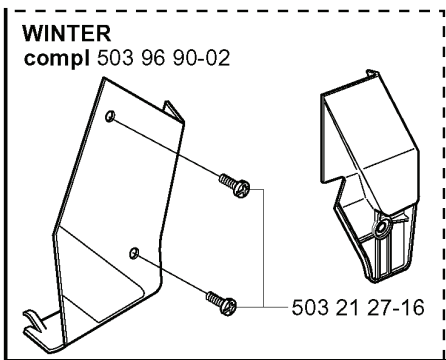

537 24 43-01

537 14 55-03

REF.	PART NO.	DESCRIPTION	REMARK	QTY.	KIT
5035585-01	503558501	TOOL		1	
5018344-02	501834402	BAR COVER		1	
5018344-05	501834405	BAR COVER		1	
5018345-02	501834502	BAR COVER		1	
5039690-02	503969002	KIT		1	
5032127-16	503212716	SCREW CRPANT		1	
5371455-03	537145503	LABEL		1	
5372443-01	537244301	LABEL		1	
5035586-01	503558601	SPANNER		1	
5036212-01	503621201	GREASE		1	
5035586-02	503558602	SPANNER		1	
5019114-01	501911401	GREASE GUN		1	
5016917-01	501691701	COMBINATION WRENCH		1	