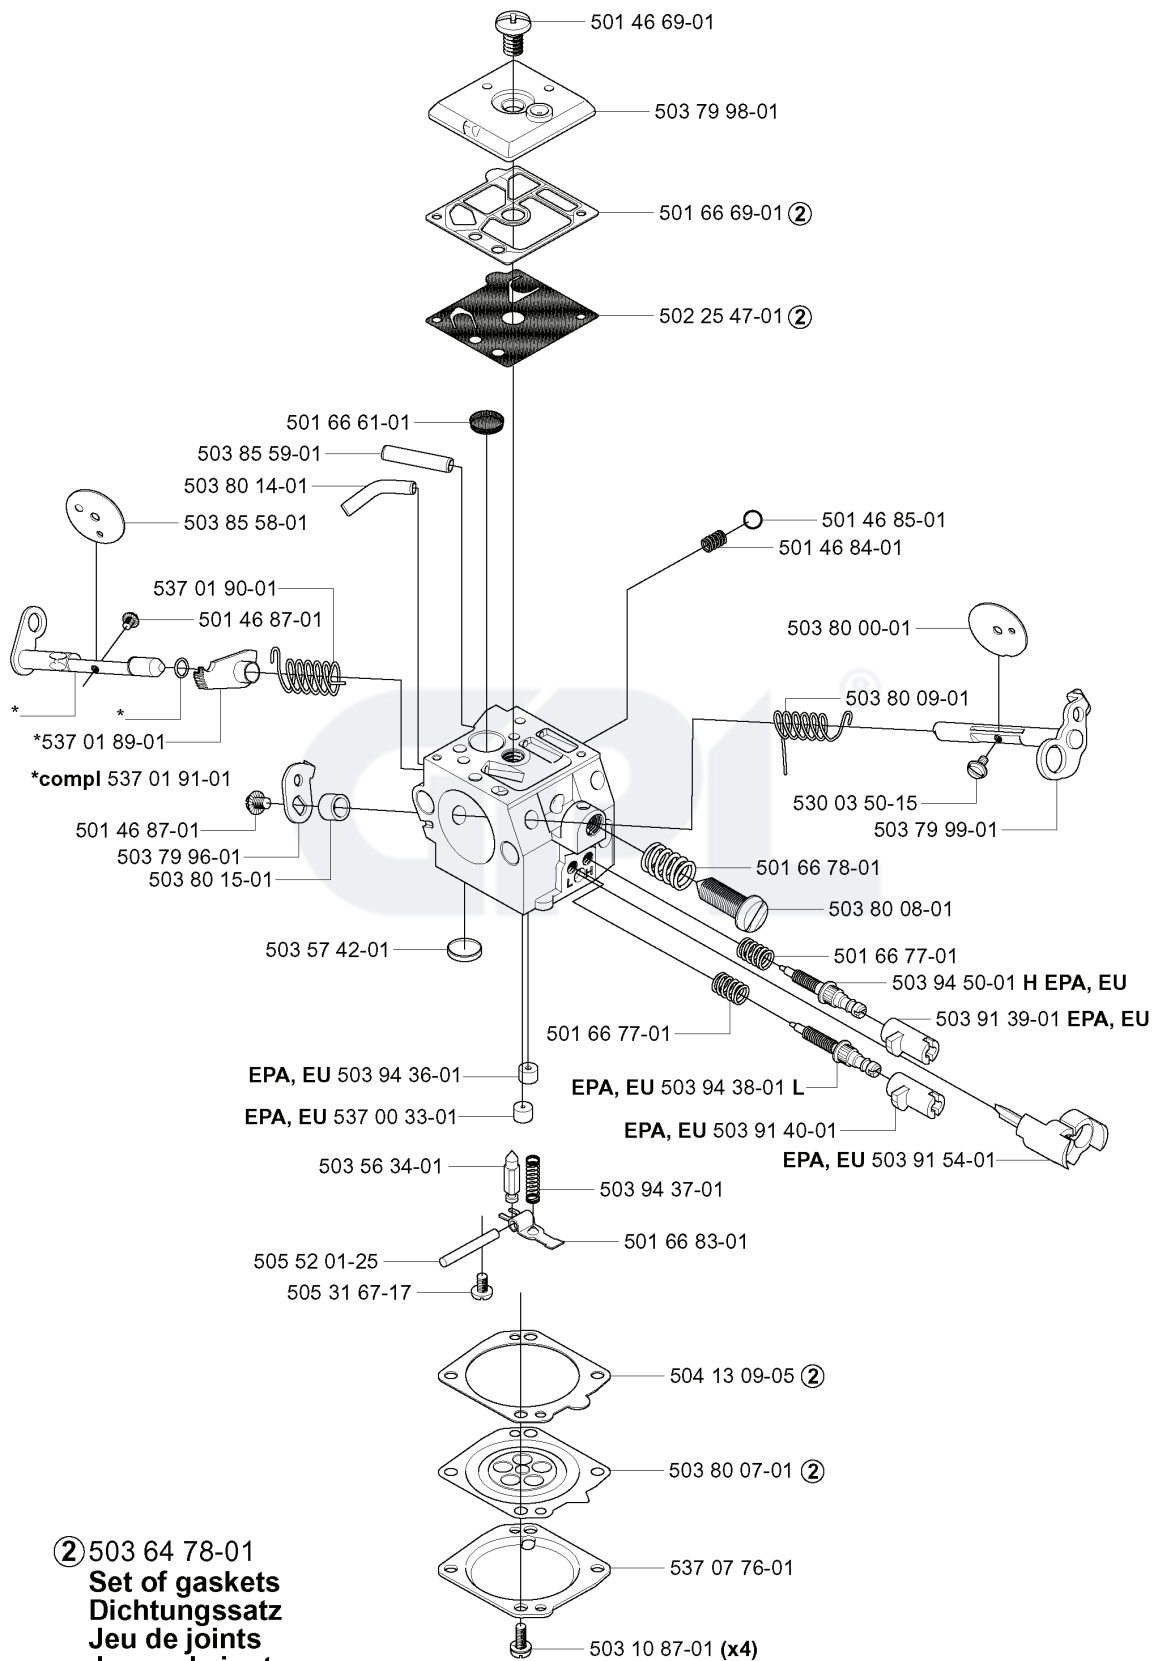

N compl 503 28 18-05 EPA, EU

Walbro HD-12B EPA, EU

② 503 64 78-01
Set of gaskets
Dichtungssatz
Jeu de joints
Juego de juntas
Packningsatts