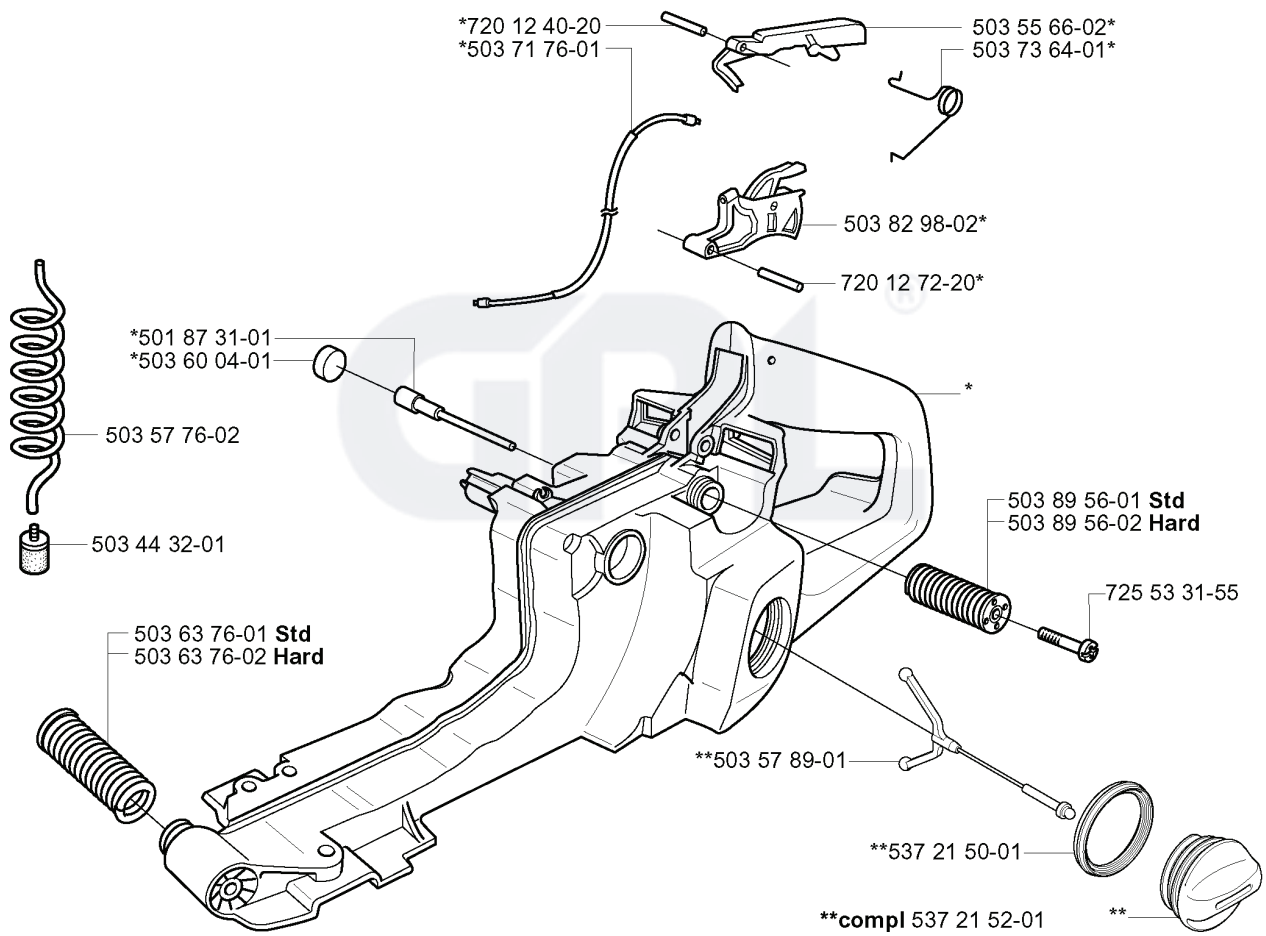

J *compl 503 71 91-71