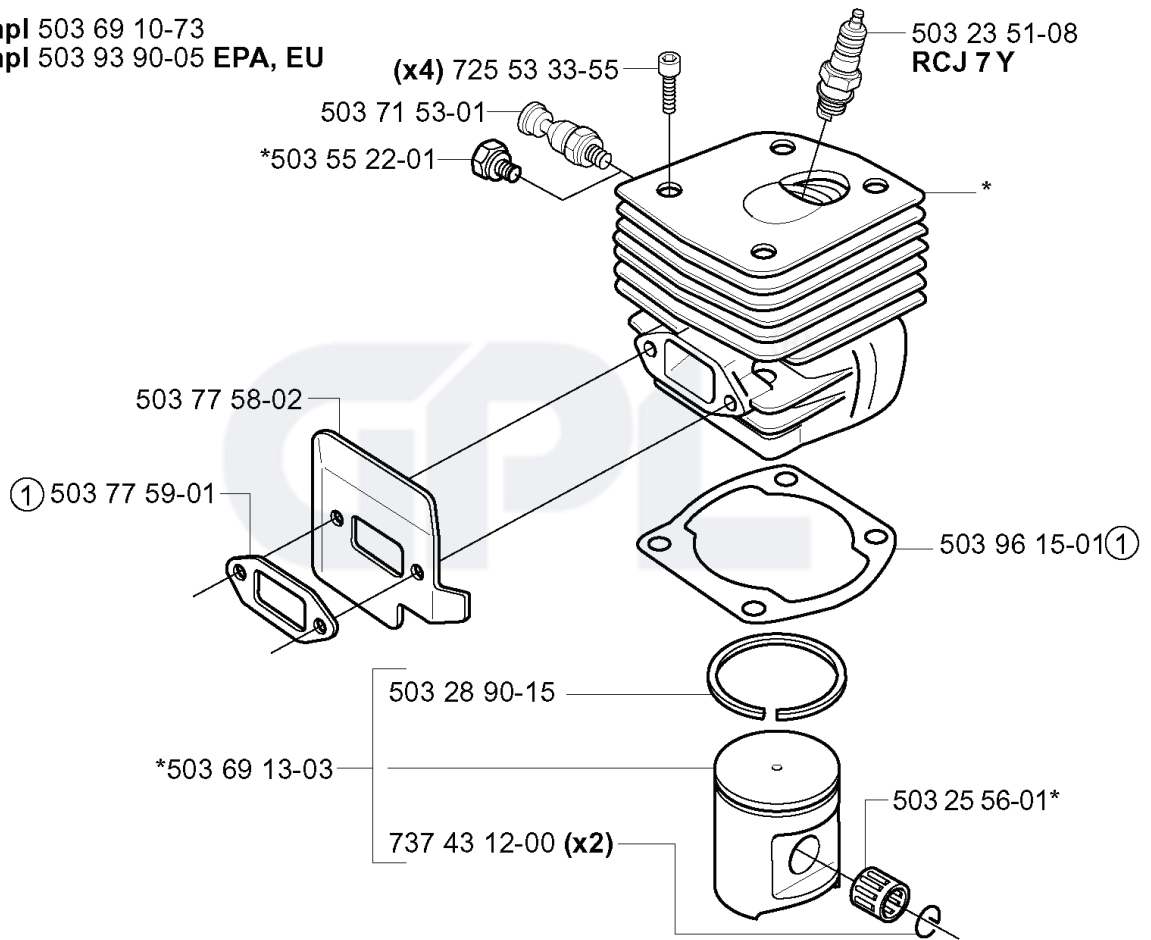

B **compl 537 03 62-05 (3/8"x7T)
**compl 537 03 62-06 (3/8"x8T)

*compl 503 52 13-03

REF.	PART NO.	DESCRIPTION	REMARK	QTY.	KIT
537 03 62-05	537036205	CLUTCH DRUM		1	
537 03 62-06	537036206	CLUTCH DRUM		1	
503 75 24-01	503752401	WASHER		1	
503 27 21-01	503272101	E-CLIP		1	
501 59 80-02	501598002	RIM		1	
505 30 36-61	505303661	RIM		1	
503 43 20-01	503432001	NEEDLE HOLDER		1	
503 86 17-03	503861703	CLUTCH DRUM ASSY		1	
503 64 47-01	503644701	BUSHING		1	
503 77 43-01	503774301	OIL PIPE		1	
503 23 00-59	503230059	WASHER		1	
503 75 61-02	503756102	GEAR WHEEL		1	
503 52 13-03	503521303	OIL PUMP ASSY		1	
504 30 00-26	504300026	SEALING		1	
503 74 43-01	503744301	CLUTCH SPRING		1	
503 74 44-01	503744401	CLUTCH ASSY		1	
501 54 41-02	501544102	OIL SCREEN		1	
503 42 67-01	503426701	OIL HOSE		1	
503 81 13-01	503811301	SCREW		1	
503 81 30-01	503813001	SPRING		1	
501 61 58-01	501615801	SPRING		1	
503 23 00-04	503230004	WASHER		1	
725 53 29-56	725532956	SCREW IHSCM		1	
503 52 15-01	503521501	PUMP PISTON		1	
503 62 49-01	503624901	SEALING PLUG		1	

E

*compl 503 74 87-03

REF.	PART NO.	DESCRIPTION	REMARK	QTY.	KIT
503 74 87-03	503748703	CRANKSHAFT ASSY		1	
503 74 44-01	503744401	CLUTCH ASSY		1	
503 77 91-01	503779101	SLEEVE		1	
503 26 30-19	503263019	O-RING		1	
738 22 02-25	738220225	BALL BEARING		1	
503 25 56-01	503255601	NEEDLE BEARING		1	

D *compl 503 69 10-73
*compl 503 93 90-05 EPA, EU

REF.	PART NO.	DESCRIPTION	REMARK	QTY.	KIT
5036910-73	503691073	CYLINDER ASSY		1	
5039390-05	503939005	CYLINDER ASSY		1	
7255333-55	725533355	SCREW IHSCM		4	
5037153-01	503715301	DECOMPRESSION VALVE		1	
5035522-01	503552201	PLUG		1	
5037758-02	503775802	HEAT DEFLECTOR		1	
5037759-01	503775901	GASKET		1	
5036913-03	503691303	PISTON ASSY		1	
7374312-00	737431200	SNAP RING		2	
5032890-15	503289015	PISTON RING		1	
5032556-01	503255601	NEEDLE BEARING		1	
5039615-01	503961501	GASKET		1	
5032351-08	503235108	SPARK PLUG		1	