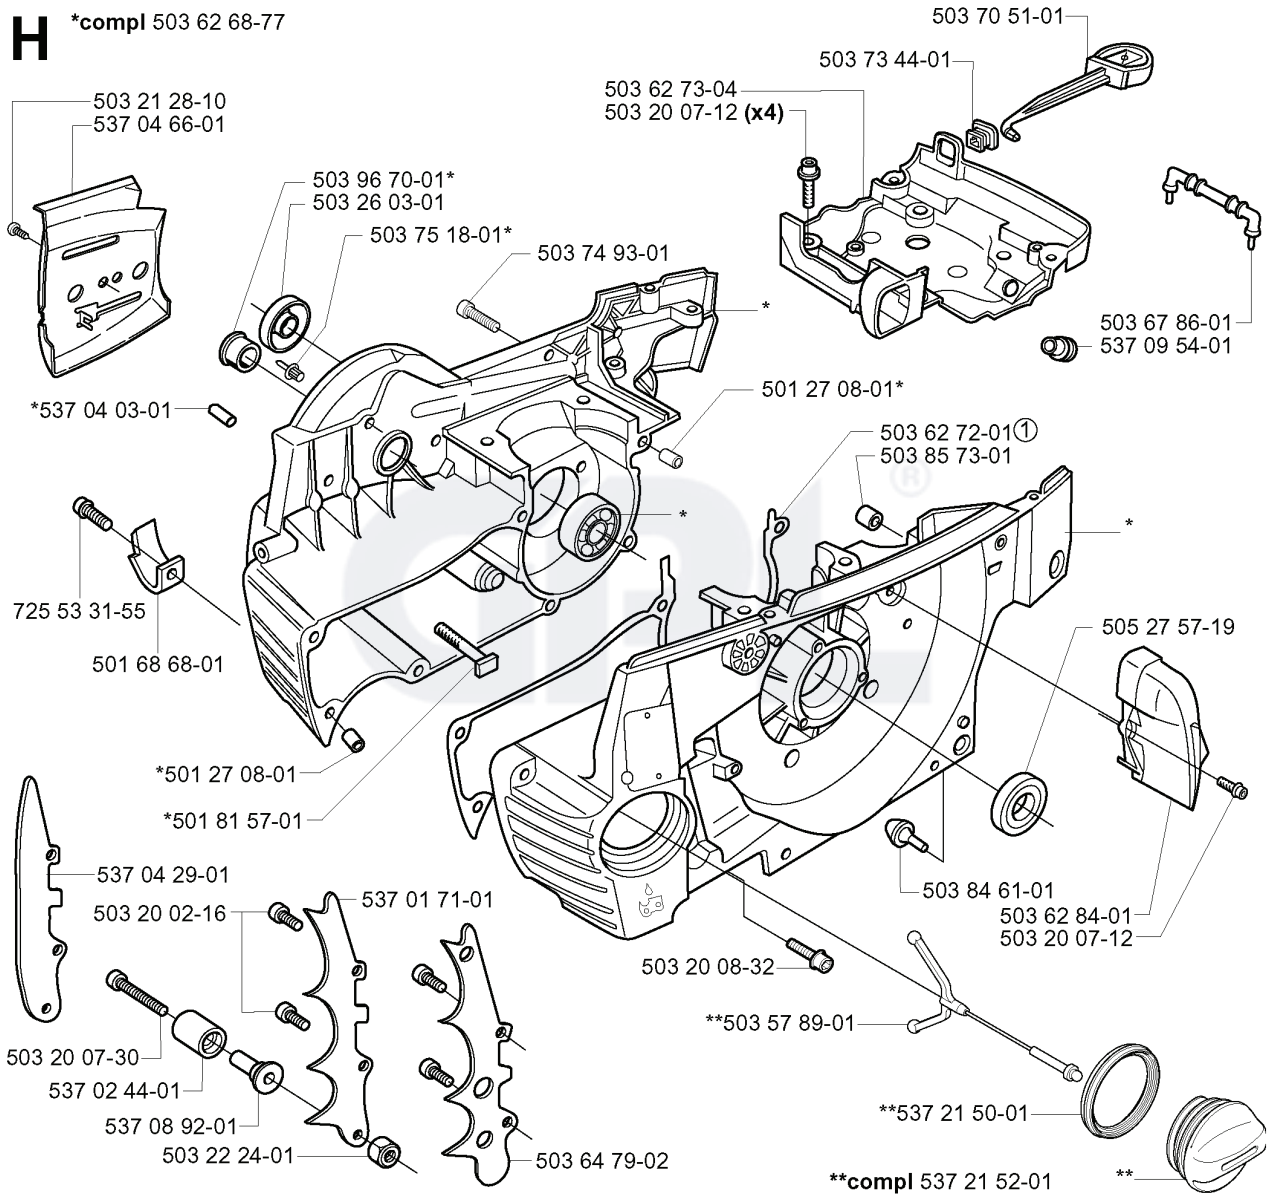

H

*compl 503 62 68-77