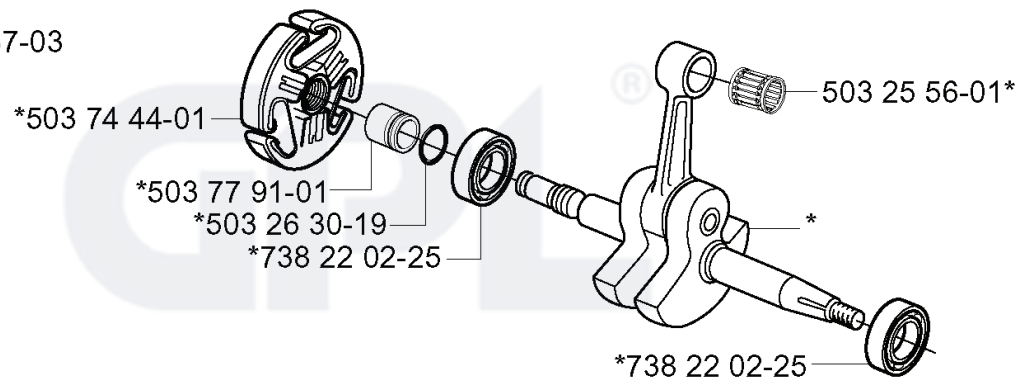

B **compl 537 03 62-05 (3/8"x7T)
**compl 537 03 62-06 (3/8"x8T)

*compl 503 52 13-03

REF.	PART NO.	DESCRIPTION	REMARK	QTY.	KIT
537 03 62-05	537036205	CLUTCH DRUM		1	
537 03 62-06	537036206	CLUTCH DRUM		1	
503 75 24-01	503752401	WASHER		1	
503 27 21-01	503272101	E-CLIP		1	
501 59 80-02	501598002	RIM		1	
505 30 36-61	505303661	RIM		1	
503 43 20-01	503432001	NEEDLE HOLDER		1	
503 86 17-03	503861703	CLUTCH DRUM ASSY		1	
503 64 47-01	503644701	BUSHING		1	
503 77 43-01	503774301	OIL PIPE		1	
503 23 00-59	503230059	WASHER		1	
503 75 61-02	503756102	GEAR WHEEL		1	
503 52 13-03	503521303	OIL PUMP ASSY		1	
504 30 00-26	504300026	SEALING		1	
503 74 43-01	503744301	CLUTCH SPRING		1	
503 74 44-01	503744401	CLUTCH ASSY		1	
501 54 41-02	501544102	OIL SCREEN		1	
503 42 67-01	503426701	OIL HOSE		1	
503 81 13-01	503811301	SCREW		1	
503 81 30-01	503813001	SPRING		1	
501 61 58-01	501615801	SPRING		1	
503 23 00-04	503230004	WASHER		1	
725 53 29-56	725532956	SCREW IHSCM		1	
503 52 15-01	503521501	PUMP PISTON		1	
503 62 49-01	503624901	SEALING PLUG		1	

E

*compl 503 74 87-03

REF.	PART NO.	DESCRIPTION	REMARK	QTY.	KIT
503 74 87-03	503748703	CRANKSHAFT ASSY		1	
503 74 44-01	503744401	CLUTCH ASSY		1	
503 77 91-01	503779101	SLEEVE		1	
503 26 30-19	503263019	O-RING		1	
738 22 02-25	738220225	BALL BEARING		1	
503 25 56-01	503255601	NEEDLE BEARING		1	