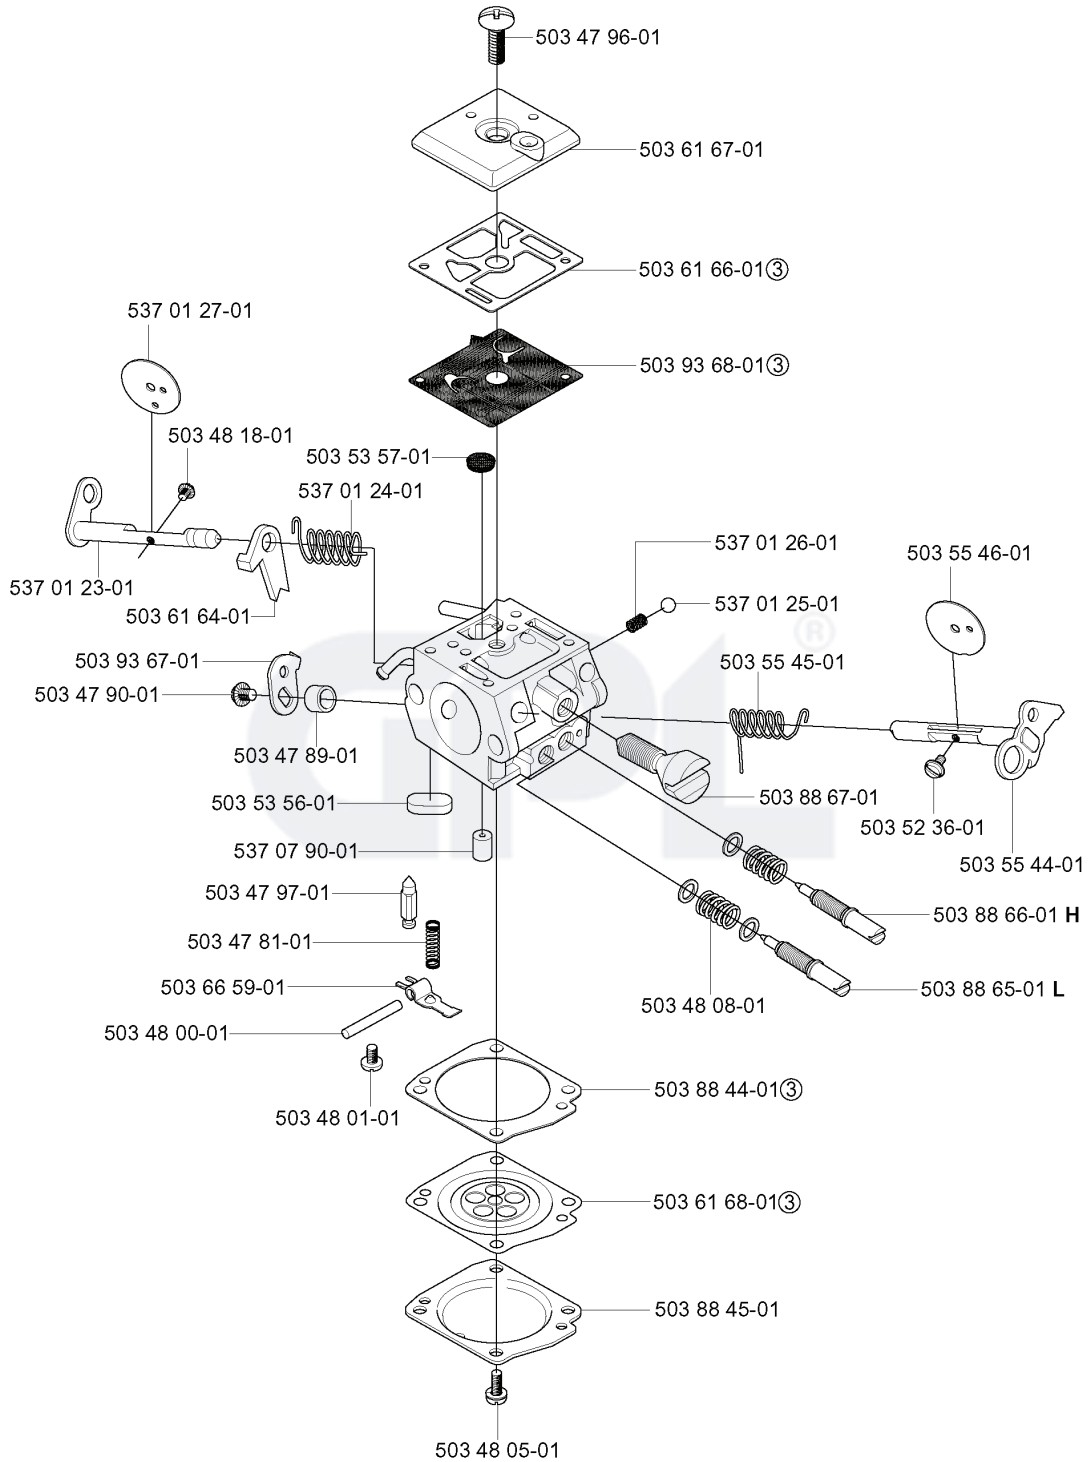

- ③ 503 56 46-01
  Set of gaskets
  Dichtungssatz
  Jeu de joints
  Juego de juntas
  Packningssats