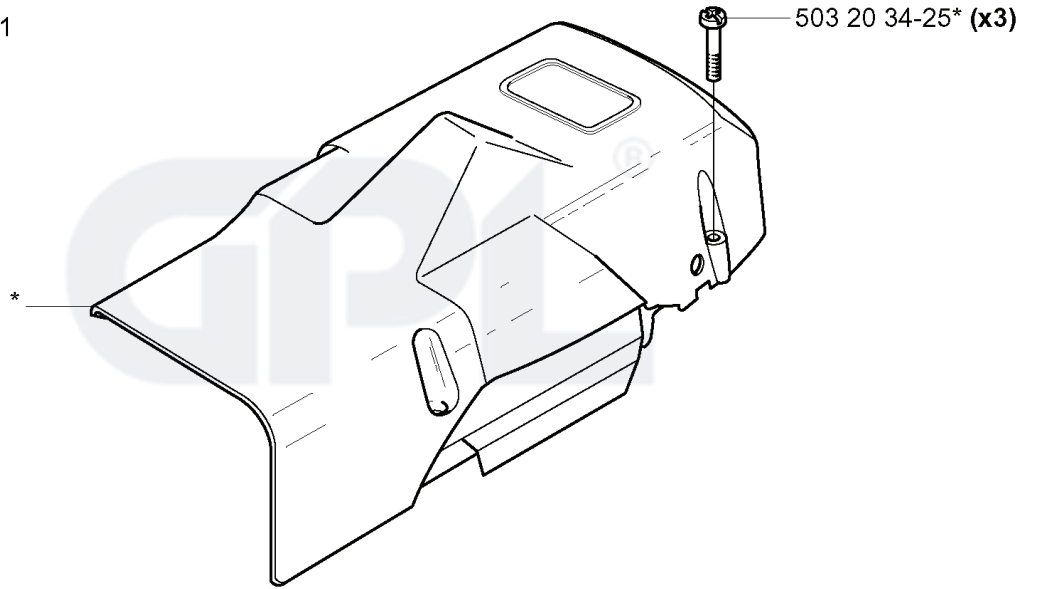

C *compl 503 69 74-01