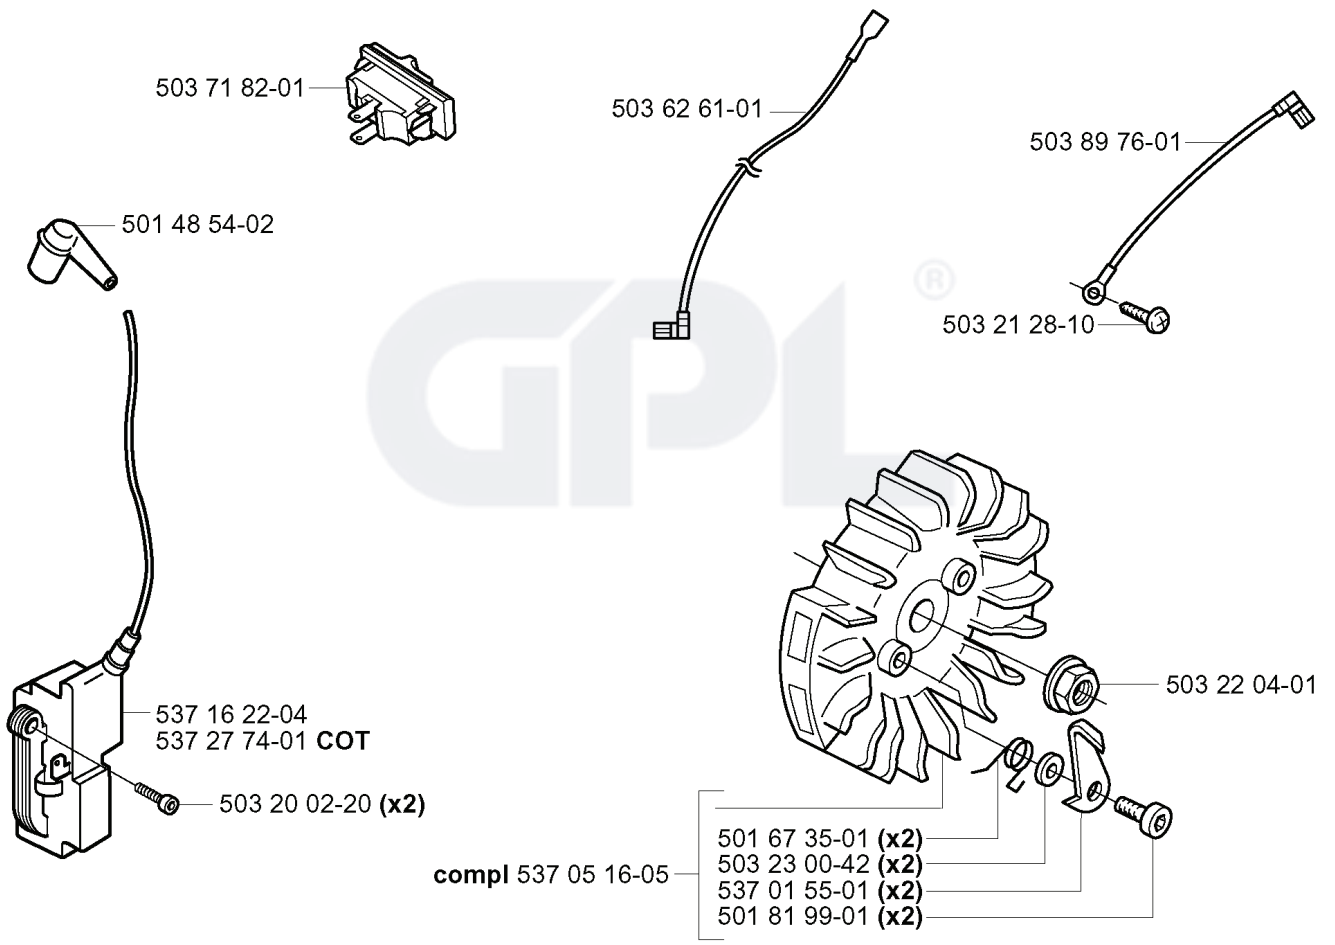

CS2165, 2005-05

GPL[®]

SPARE PARTS LIST

L

REF.	PART NO.	DESCRIPTION	REMARK	QTY.	KIT
503 71 82-01	503718201	SWITCH		1	
501 48 54-02	501485402	SPARK PLUG CAP		1	
537 16 22-04	537162204	IGNITION SYSTEM		1	
537 27 74-01	537277401	IGNITION SYSTEM		1	
503 20 02-20	503200220	SCREW IHSCFM		2	
537 05 16-05	537051605	FLYWHEEL ASSY		1	
501 67 35-01	501673501	SPRING		2	
503 23 00-42	503230042	WASHER		2	
537 01 55-01	537015501	STARTER PAWL		2	
501 81 99-01	501819901	SCREW		2	
503 22 04-01	503220401	NUT		1	
503 21 28-10	503212810	SCREW CCRPANT		1	
503 89 76-01	503897601	CABLE		1	
503 62 61-01	503626101	CABLE		1	

F

REF.	PART NO.	DESCRIPTION	REMARK	QTY.	KIT
724 12 87-59	724128759	SCREW CRPANM		1	
503 76 64-02	503766402	SPARK ARRESTER SCREEN		1	
503 76 54-02	503765402	MUFFLER ASSY		1	
725 53 70-55	725537055	SCREW IHSCM		2	
503 76 52-01	503765201	MUFFLER ASSY		1	
503 76 65-03	503766503	BRACKET		1	
503 20 02-16	503200216	SCREW IHSCFM		2	
503 20 06-08	503200608	SCREW IHSCFM		2	
503 76 53-02	503765302	MUFFLER ASSY		1	
503 76 53-01	503765301	MUFFLER ASSY		1	

GPL®

R **i**

From 030600201 (2003) - To 033600024 (2003)

REF.	PART NO.	DESCRIPTION	REMARK	QTY.	KIT
503 28 90-15	503289015	PISTON RING		1	
737 43 12-00	737431200	SNAP RING		2	
503 69 13-71	503691371	PISTON ASSY		1	
503 25 56-01	503255601	NEEDLE BEARING		1	
503 93 90-03	503939003	CYLINDER ASSY		1	
503 56 00-04	503560004	HOSE CLAMP		1	
503 96 45-01	503964501	INLET PIPE		1	

537 24 43-01

537 14 55-03

REF.	PART NO.	DESCRIPTION	REMARK	QTY.	KIT
5035585-01	503558501	TOOL		1	
5018344-02	501834402	BAR COVER		1	
5018344-05	501834405	BAR COVER		1	
5018345-02	501834502	BAR COVER		1	
5039690-02	503969002	KIT		1	
5032127-16	503212716	SCREW CRPANT		1	
5371455-03	537145503	LABEL		1	
5372443-01	537244301	LABEL		1	
5035586-01	503558601	SPANNER		1	
5036212-01	503621201	GREASE		1	
5035586-02	503558602	SPANNER		1	
5019114-01	501911401	GREASE GUN		1	
5016917-01	501691701	COMBINATION WRENCH		1	