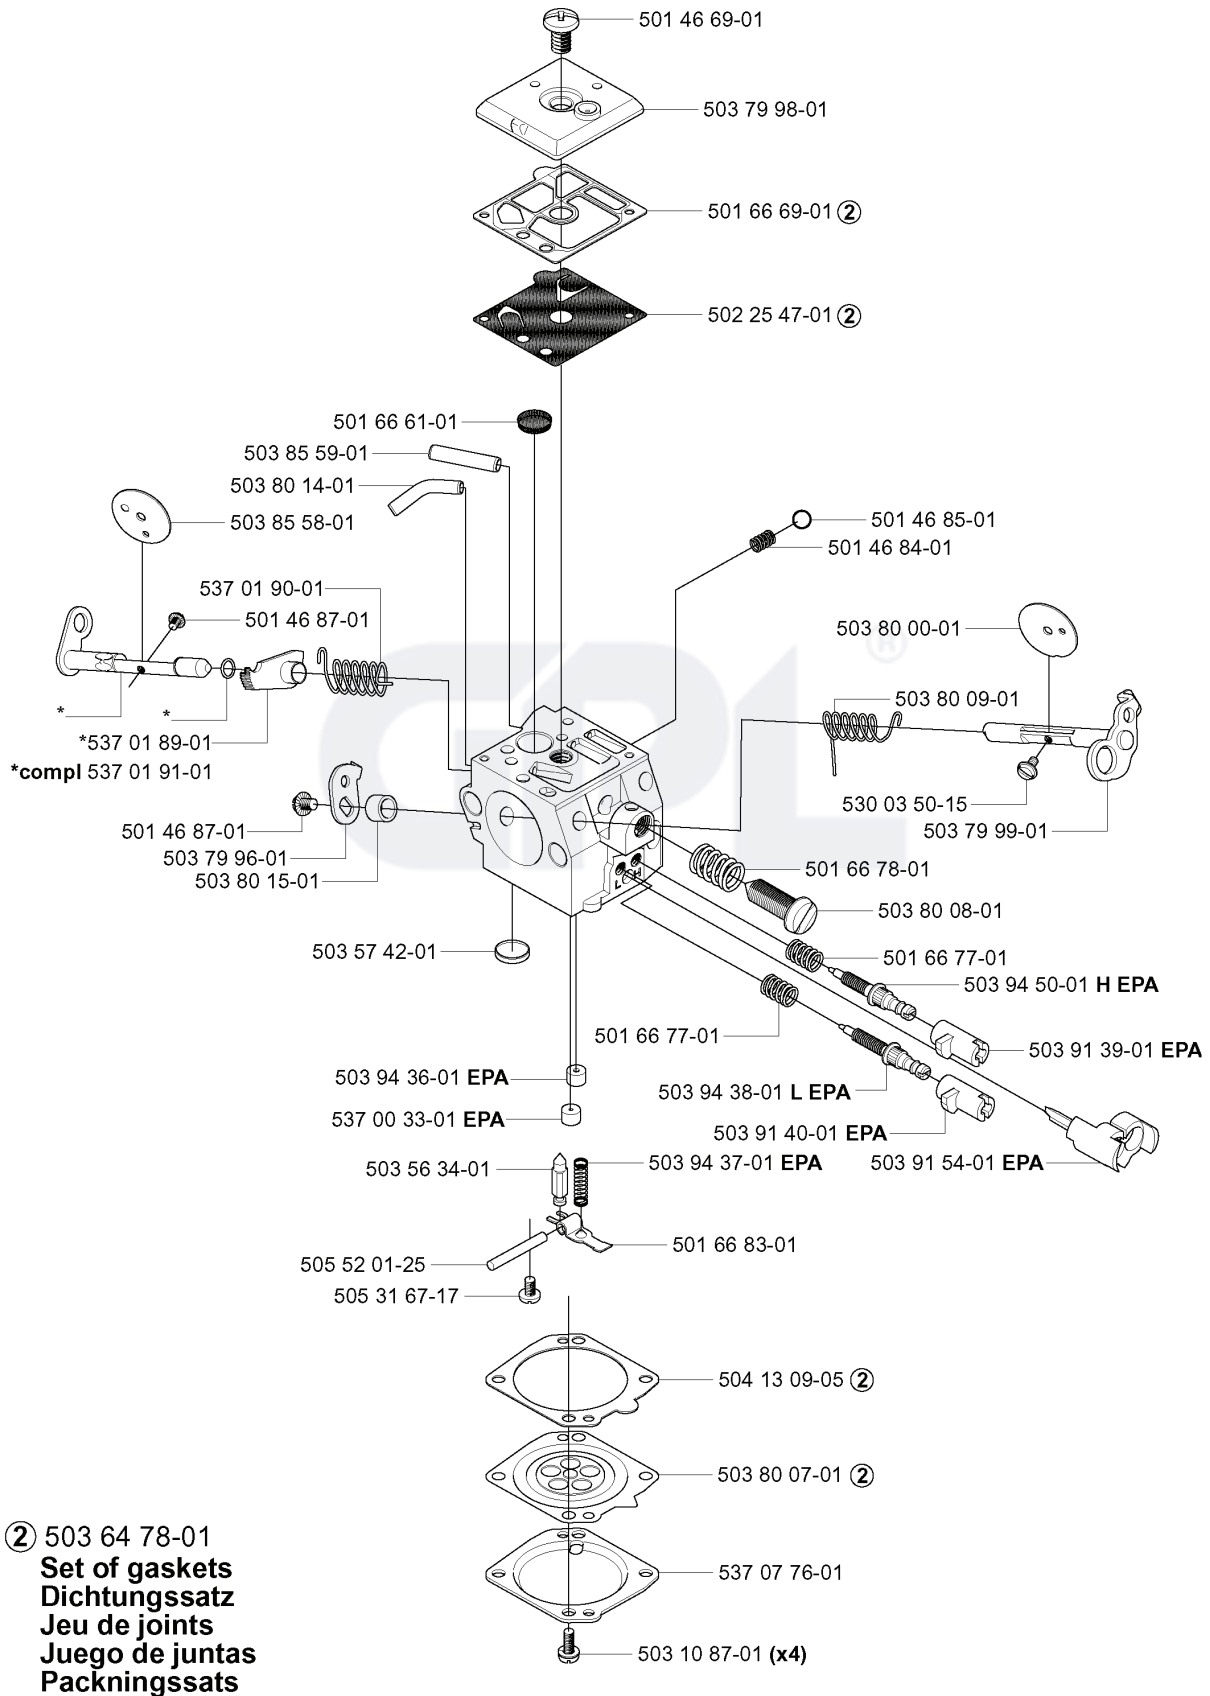

CS2165, EPA, 2003-06

SPARE PARTS LIST

E

***compl 503 74 87-02**

REF.	PART NO.	DESCRIPTION	REMARK	QTY.	KIT
503 74 87-02	503748702	CRANKSHAFT ASSY		1	
503 77 91-01	503779101	SLEEVE		1	
503 26 30-19	503263019	O-RING		1	
738 22 02-25	738220225	BALL BEARING		1	
503 74 44-01	503744401	CLUTCH ASSY		1	
503 25 56-01	503255601	NEEDLE BEARING		1	

REF.	PART NO.	DESCRIPTION	REMARK	QTY.	KIT
503 28 18-05	503281805	CARBURETTOR	EPA	1	
501 66 61-01	501666101	SCREEN		1	
503 85 59-01	503855901	FITTING		1	
503 80 14-01	503801401	FITTING		1	
503 85 58-01	503855801	VALVE		1	
537 01 90-01	537019001	SPRING		1	
501 46 87-01	501468701	SCREW		1	
537 01 89-01	537018901	LEVER		1	
537 01 91-01	537019101	SHAFT ASSY		1	
503 79 96-01	503799601	LEVER		1	
503 80 15-01	503801501	WASHER		1	
503 57 42-01	503574201	PLUG		1	
503 94 36-01	503943601	NOZZLE ASSY	EPA	1	
537 00 33-01	537003301	JET	EPA	1	
503 56 34-01	503563401	NEEDLE VALVE		1	
505 52 01-25	505520125	PIN		1	
505 31 67-17	505316717	SCREW		1	
503 10 87-01	503108701	SCREW		4	
537 07 76-01	537077601	COVER		1	
503 80 07-01	503800701	DIAPHRAGM	503 64 78-01 SET OF GASKETS	1	
504 13 09-05	504130905	GASKET	503 64 78-01 SET OF GASKETS	1	
501 66 83-01	501668301	LEVER		1	
503 94 37-01	503943701	SPRING	EPA	1	
503 91 40-01	503914001	LIMITER CAP	EPA	1	
503 94 38-01	503943801	NEEDLE	L EPA	1	
503 91 54-01	503915401	RETAINER	EPA	1	
503 91 39-01	503913901	LIMITER CAP	EPA	1	
503 94 50-01	503945001	NEEDLE	H EPA	1	
501 66 77-01	501667701	SPRING		1	
503 80 08-01	503800801	SCREW		1	
501 66 78-01	501667801	SPRING		1	
503 79 99-01	503799901	SHAFT		1	
530 03 50-15	530035015	SCREW		1	
503 80 09-01	503800901	SPRING		1	
503 80 00-01	503800001	VALVE		1	
501 46 84-01	501468401	SPRING		1	
501 46 85-01	501468501	BALL		1	
502 25 47-01	502254701	DIAPHRAGM PUMP	503 64 78-01 SET OF GASKETS	1	
501 66 69-01	501666901	GASKET	503 64 78-01 SET OF GASKETS	1	
503 79 98-01	503799801	COVER		1	
501 46 69-01	501466901	SCREW		1	