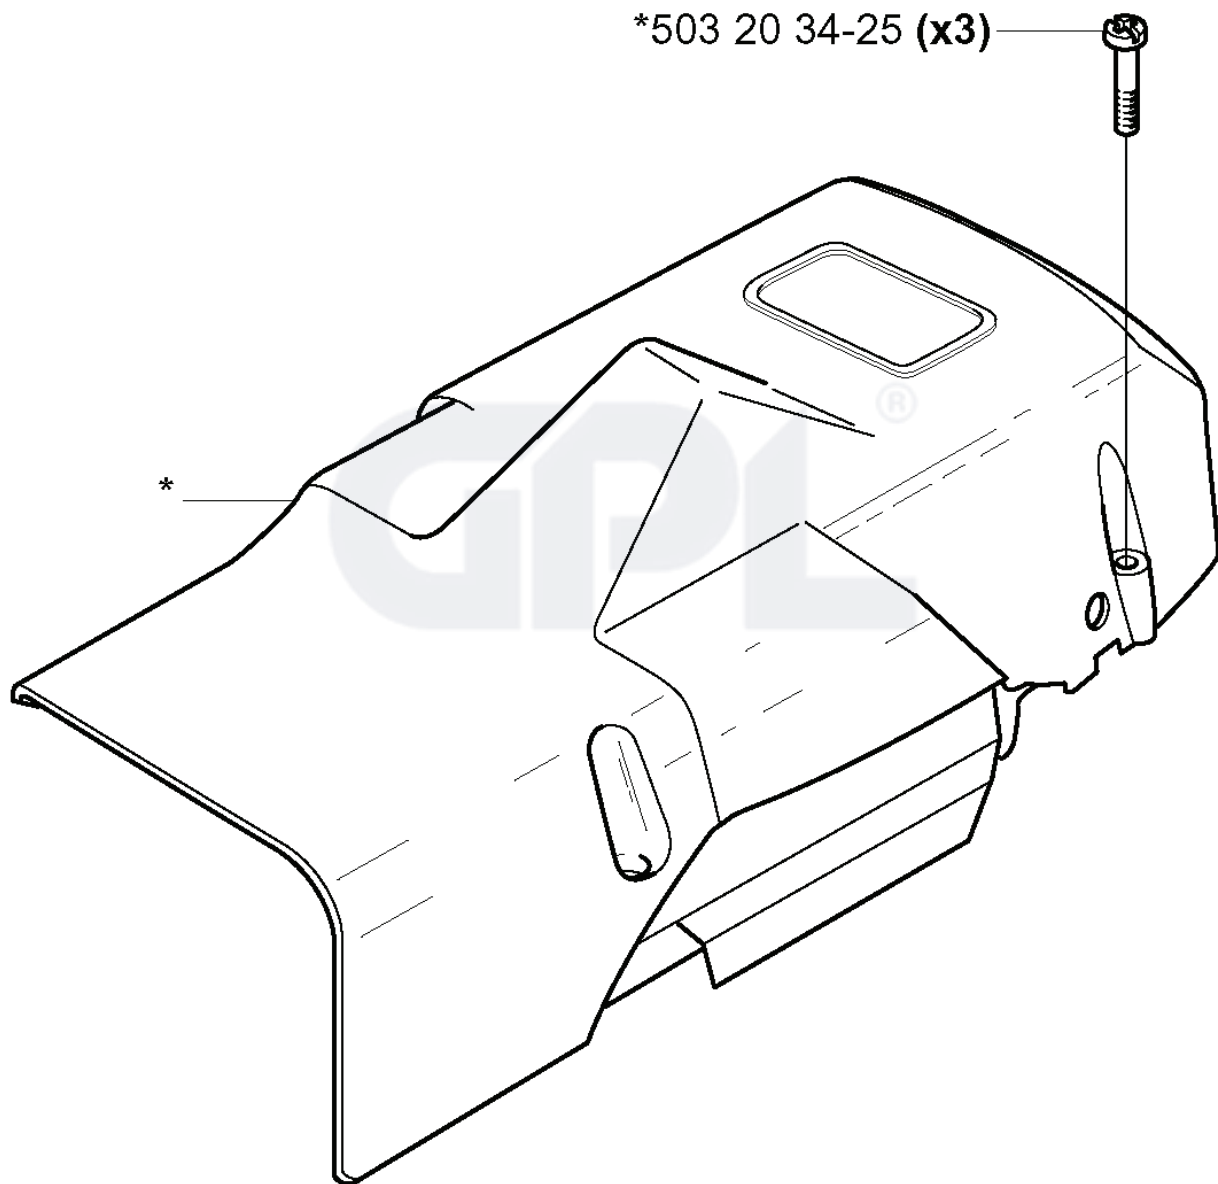

C

*compl 503 69 74-01

*503 20 34-25 (x3)