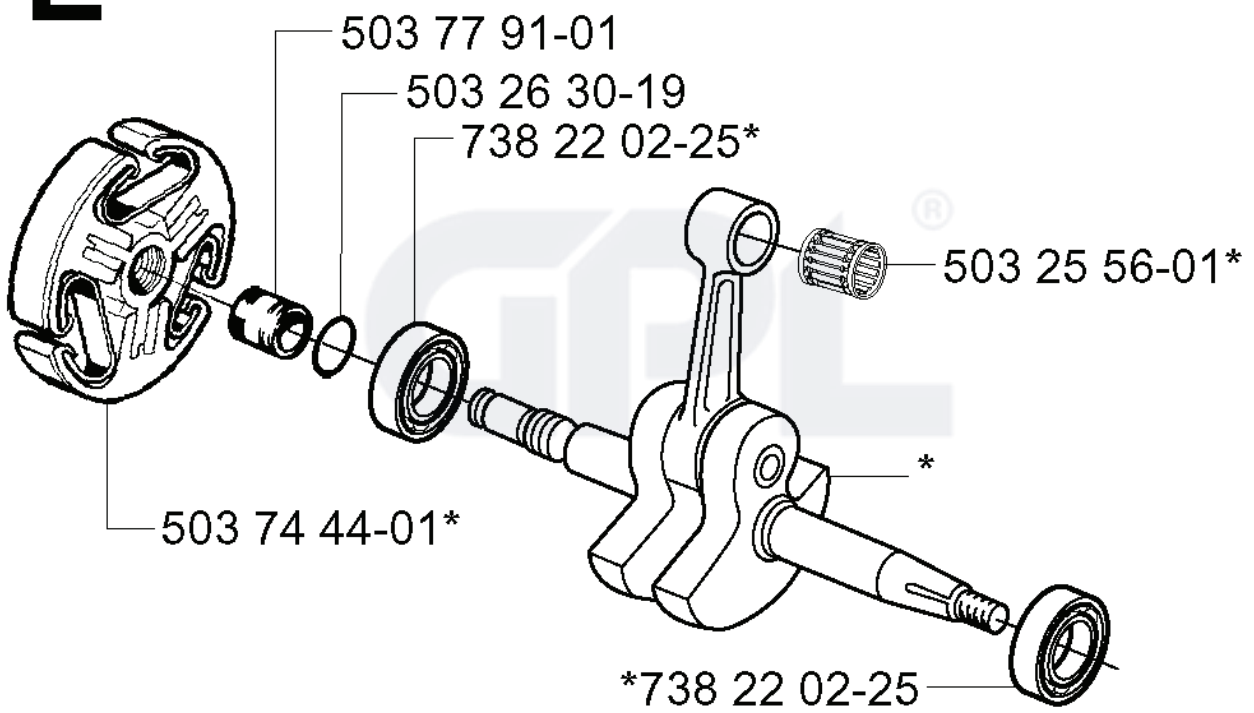

CS2165, EPA, 2003-06

SPARE PARTS LIST

E

***compl 503 74 87-02**

REF.	PART NO.	DESCRIPTION	REMARK	QTY.	KIT
503 74 87-02	503748702	CRANKSHAFT ASSY		1	
503 77 91-01	503779101	SLEEVE		1	
503 26 30-19	503263019	O-RING		1	
738 22 02-25	738220225	BALL BEARING		1	
503 74 44-01	503744401	CLUTCH ASSY		1	
503 25 56-01	503255601	NEEDLE BEARING		1	

M *compl 503 69 28-71

REF.	PART NO.	DESCRIPTION	REMARK	QTY.	KIT
503 69 28-71	503692871	STARTER ASSY		1	
503 62 83-01	503628301	AIR CONDUCTOR		1	
503 21 49-16	503214916	SCREW IHSCFT		1	
503 23 43-02	503234302	WASHER		1	
503 85 96-01	503859601	STARTER PULLEY		1	
503 78 72-01	503787201	RECOIL SPRING		1	
503 69 29-02	503692902	STARTER HOUSING		1	
503 20 34-19	503203419	SCREW CCRPANMO		4	
537 08 67-01	537086701	BUSHING		1	
501 63 06-01	501630601	SLEEVE		1	
504 65 42-03	504654203	STARTER HANDLE		1	
501 20 15-02	501201502	STARTER ROPE		1	