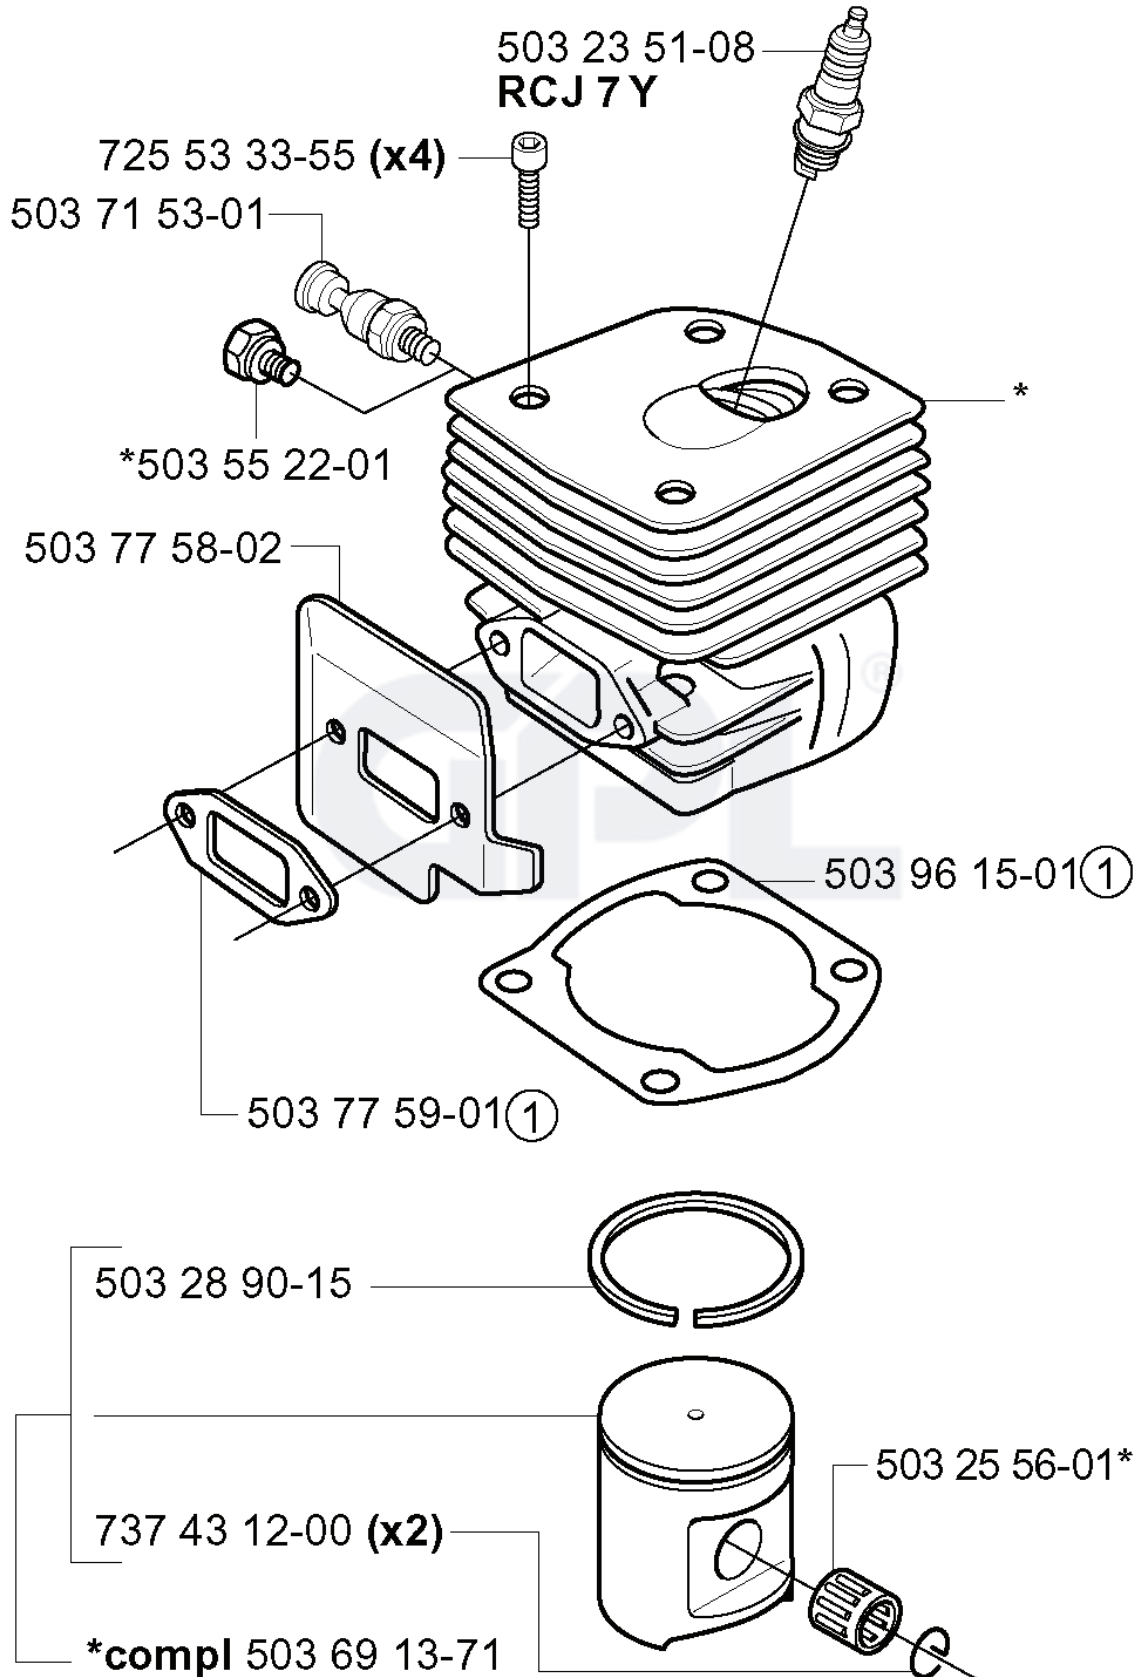

D *compl 503 69 10-73
*compl 503 93 90-72 EPA