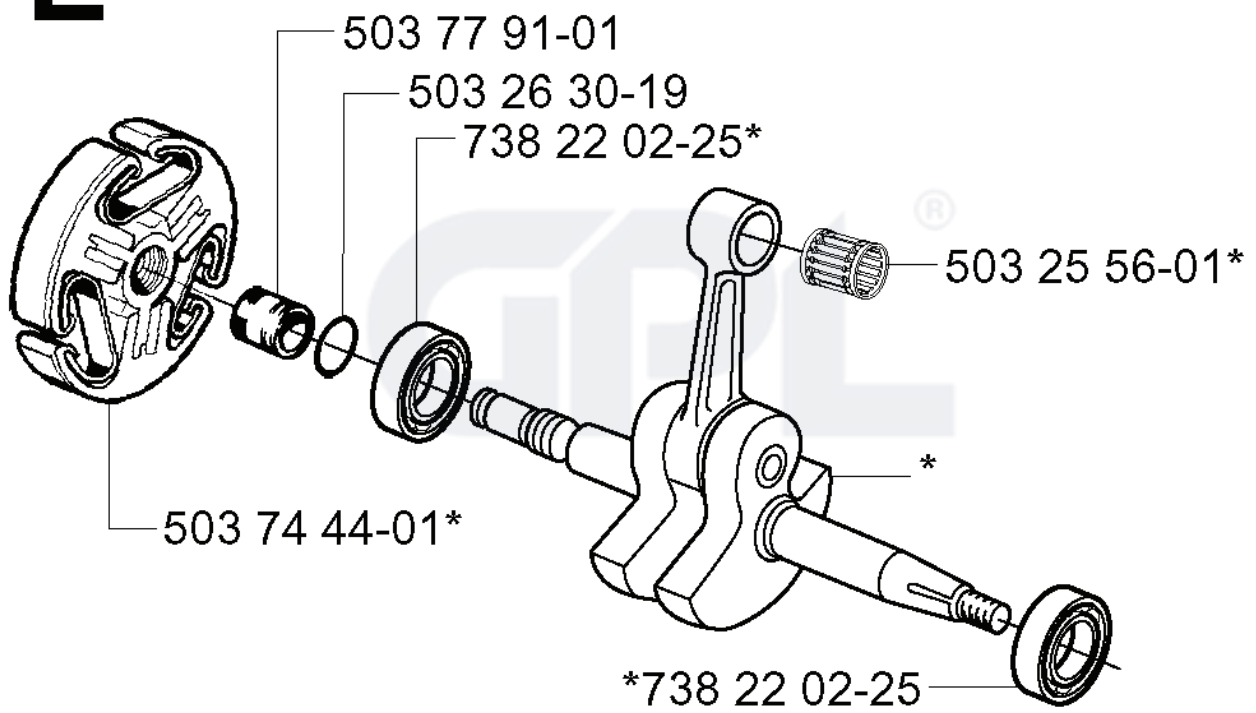

A

**compl 503 71 93-04

503 20 02-12 (x4)

503 98 74-01**

REF.	PART NO.	DESCRIPTION	REMARK	QTY.	KIT
503 71 93-04	503719304	HAND GUARD		1	
503 20 02-12	503200212	SCREW IHSCFM		4	
503 98 74-01	503987401	LABEL		1	
503 20 25-12	503202512	SCREW IHSCM		1	
503 43 65-01	503436501	POSITION SPRING		1	
503 83 81-02	503838102	LOCK		1	
537 00 87-02	537008702	BRAKE LEVER		1	
537 07 20-01	537072001	CLUTCH COVER ASSY		1	
503 22 00-01	503220001	HEXAGON NUT		2	
503 71 97-01	503719701	SPIKE		1	
537 04 41-02	537044102	CHAIN TENSIONER		1	
537 01 68-01	537016801	COVER		1	
503 23 00-66	503230066	WASHER		1	
537 07 95-01	537079501	WORM SCREW		1	
503 99 83-01	503998301	PAWL		1	
537 01 74-01	537017401	BEARING SLEEVE		1	
537 07 94-01	537079401	WORM WHEEL		1	
503 23 00-63	503230063	WASHER		1	
740 48 07-02	740480702	O-RING		1	
501 51 72-01	501517201	CHAIN GUIDE		1	
503 77 52-01	503775201	BUSHING		1	
503 21 28-10	503212810	SCREW CCRPANT		1	
501 87 53-03	501875303	KNEE JOINT		1	
503 75 22-01	503752201	BRAKE BAND ASSY		1	
537 07 20-71	537072071	CLUTCH COVER ASSY		1	
537 24 43-01	537244301	LABEL		1	
503 76 29-02	503762902	CHIP GUARD		1	
503 89 70-01	503897001	SLEEVE		1	
503 79 27-01	503792701	SUPPORT		1	
503 70 99-01	503709901	BRAKE SPRING		1	
503 75 11-03	503751103	HUB CAP		1	

E

***compl 503 74 87-02**

REF.	PART NO.	DESCRIPTION	REMARK	QTY.	KIT
503 74 87-02	503748702	CRANKSHAFT ASSY		1	
503 77 91-01	503779101	SLEEVE		1	
503 26 30-19	503263019	O-RING		1	
738 22 02-25	738220225	BALL BEARING		1	
503 74 44-01	503744401	CLUTCH ASSY		1	
503 25 56-01	503255601	NEEDLE BEARING		1	