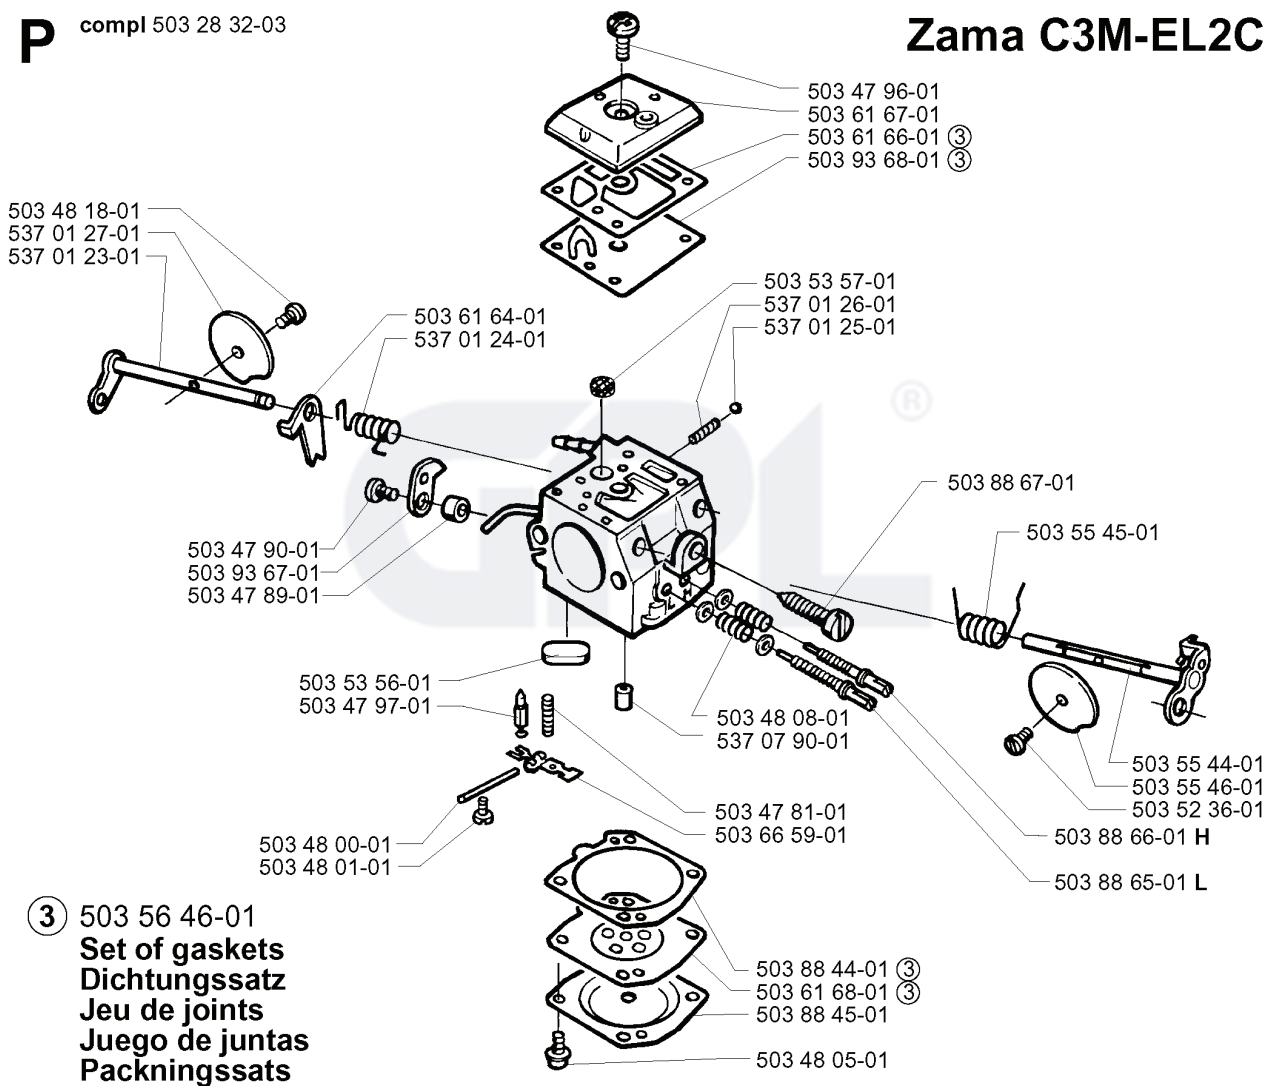

F compl 503 76 52-01 FG
*compl 503 76 54-02 DF

REF.	PART NO.	DESCRIPTION	REMARK	QTY.	KIT
503 76 52-01	503765201	MUFFLER ASSY		1	
503 76 54-02	503765402	MUFFLER ASSY		1	
503 20 06-08	503200608	SCREW IHSCFM		2	
503 20 02-16	503200216	SCREW IHSCFM		2	
503 76 65-03	503766503	BRACKET		1	
725 53 70-55	725537055	SCREW IHSCM		2	
503 76 64-02	503766402	SPARK ARRESTER SCREEN		1	
724 12 87-59	724128759	SCREW CRPANM		1	
503 76 53-01	503765301	MUFFLER ASSY		1	
503 76 53-02	503765302	MUFFLER ASSY		1	

P compl 503 28 32-03

Zama C3M-EL2C

REF.	PART NO.	DESCRIPTION	REMARK	QTY.	KIT
503 28 32-03	503283203	CARBURETTOR		1	
503 48 18-01	503481801	SCREW		1	
537 01 27-01	537012701	VALVE		1	
537 01 23-01	537012301	SHAFT ASSY		1	
503 61 64-01	503616401	LEVER		1	
537 01 24-01	537012401	SPRING		1	
503 47 90-01	503479001	SCREW		1	
503 93 67-01	503936701	LEVER		1	
503 47 89-01	503478901	COLLAR		1	
503 53 56-01	503535601	PLUG WELCH		1	
503 47 97-01	503479701	VALVE		1	
503 48 00-01	503480001	PIN RETAINING SCREW		1	
503 48 01-01	503480101	SCREW		1	
503 48 05-01	503480501	SCREW		1	
503 88 45-01	503884501	COVER		1	
503 61 68-01	503616801	DIAPHRAGM		1	
503 88 44-01	503884401	GASKET		1	
503 66 59-01	503665901	LEVER		1	
503 47 81-01	503478101	SPRING		1	
537 07 90-01	537079001	NOZZLE ASSY		1	
503 48 08-01	503480801	SPRING		1	
503 88 65-01	503886501	SCREW		1	
503 88 66-01	503886601	SCREW		1	
503 52 36-01	503523601	SCREW		1	
503 55 46-01	503554601	VALVE		1	
503 55 44-01	503554401	SHAFT		1	
503 55 45-01	503554501	SPRING		1	
503 88 67-01	503886701	SCREW		1	
537 01 25-01	537012501	BALL		1	
537 01 26-01	537012601	SPRING		1	
503 53 57-01	503535701	STRAINER		1	
503 93 68-01	503936801	DIAPHRAGM		1	
503 61 66-01	503616601	GASKET		1	
503 61 67-01	503616701	COVER		1	
503 47 96-01	503479601	SCREW		1	