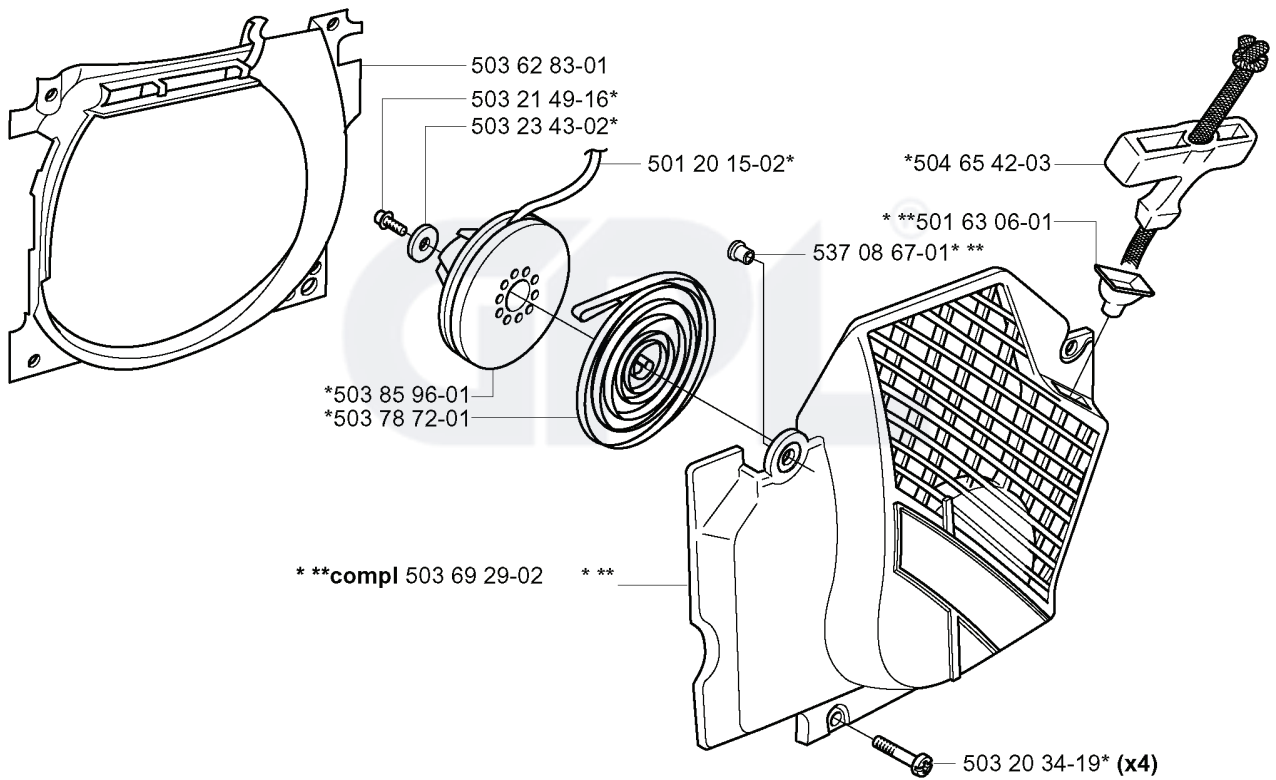

M *compl 503 69 28-71