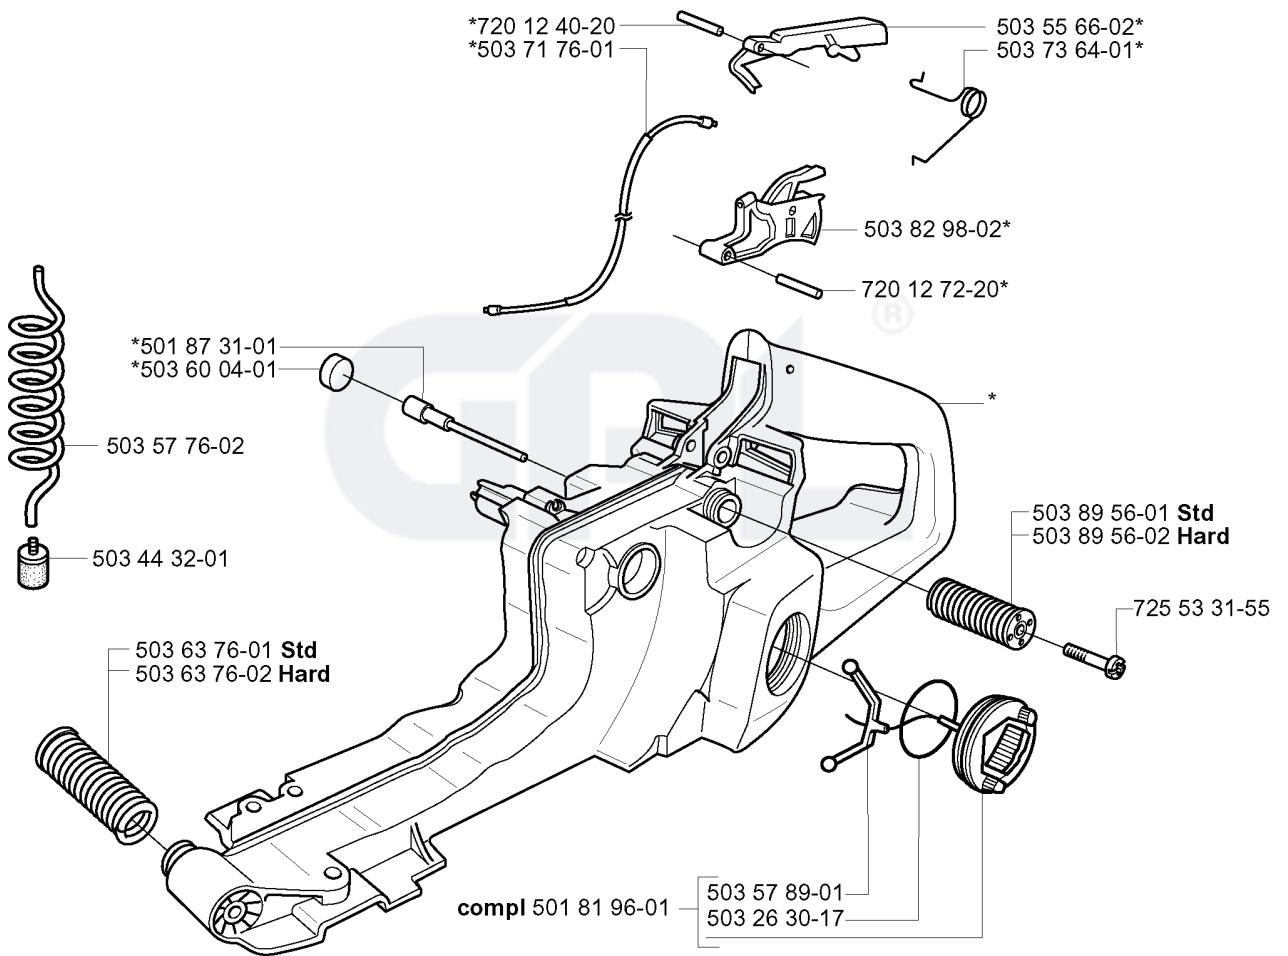

J *compl 503 71 91-71