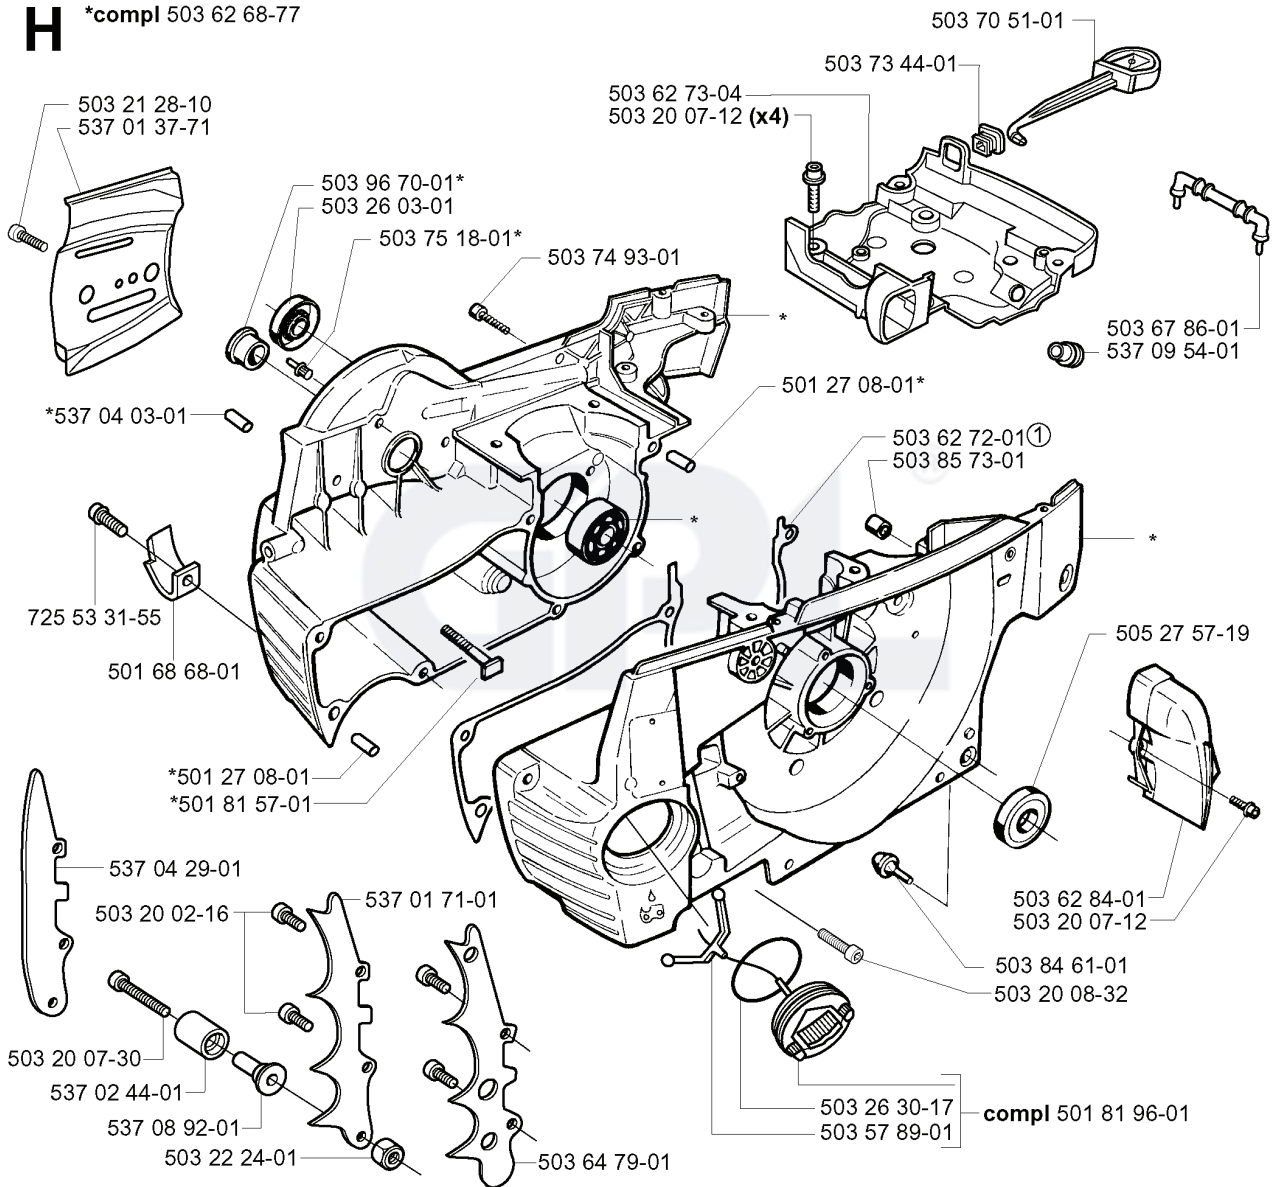

H *compl 503 62 68-77