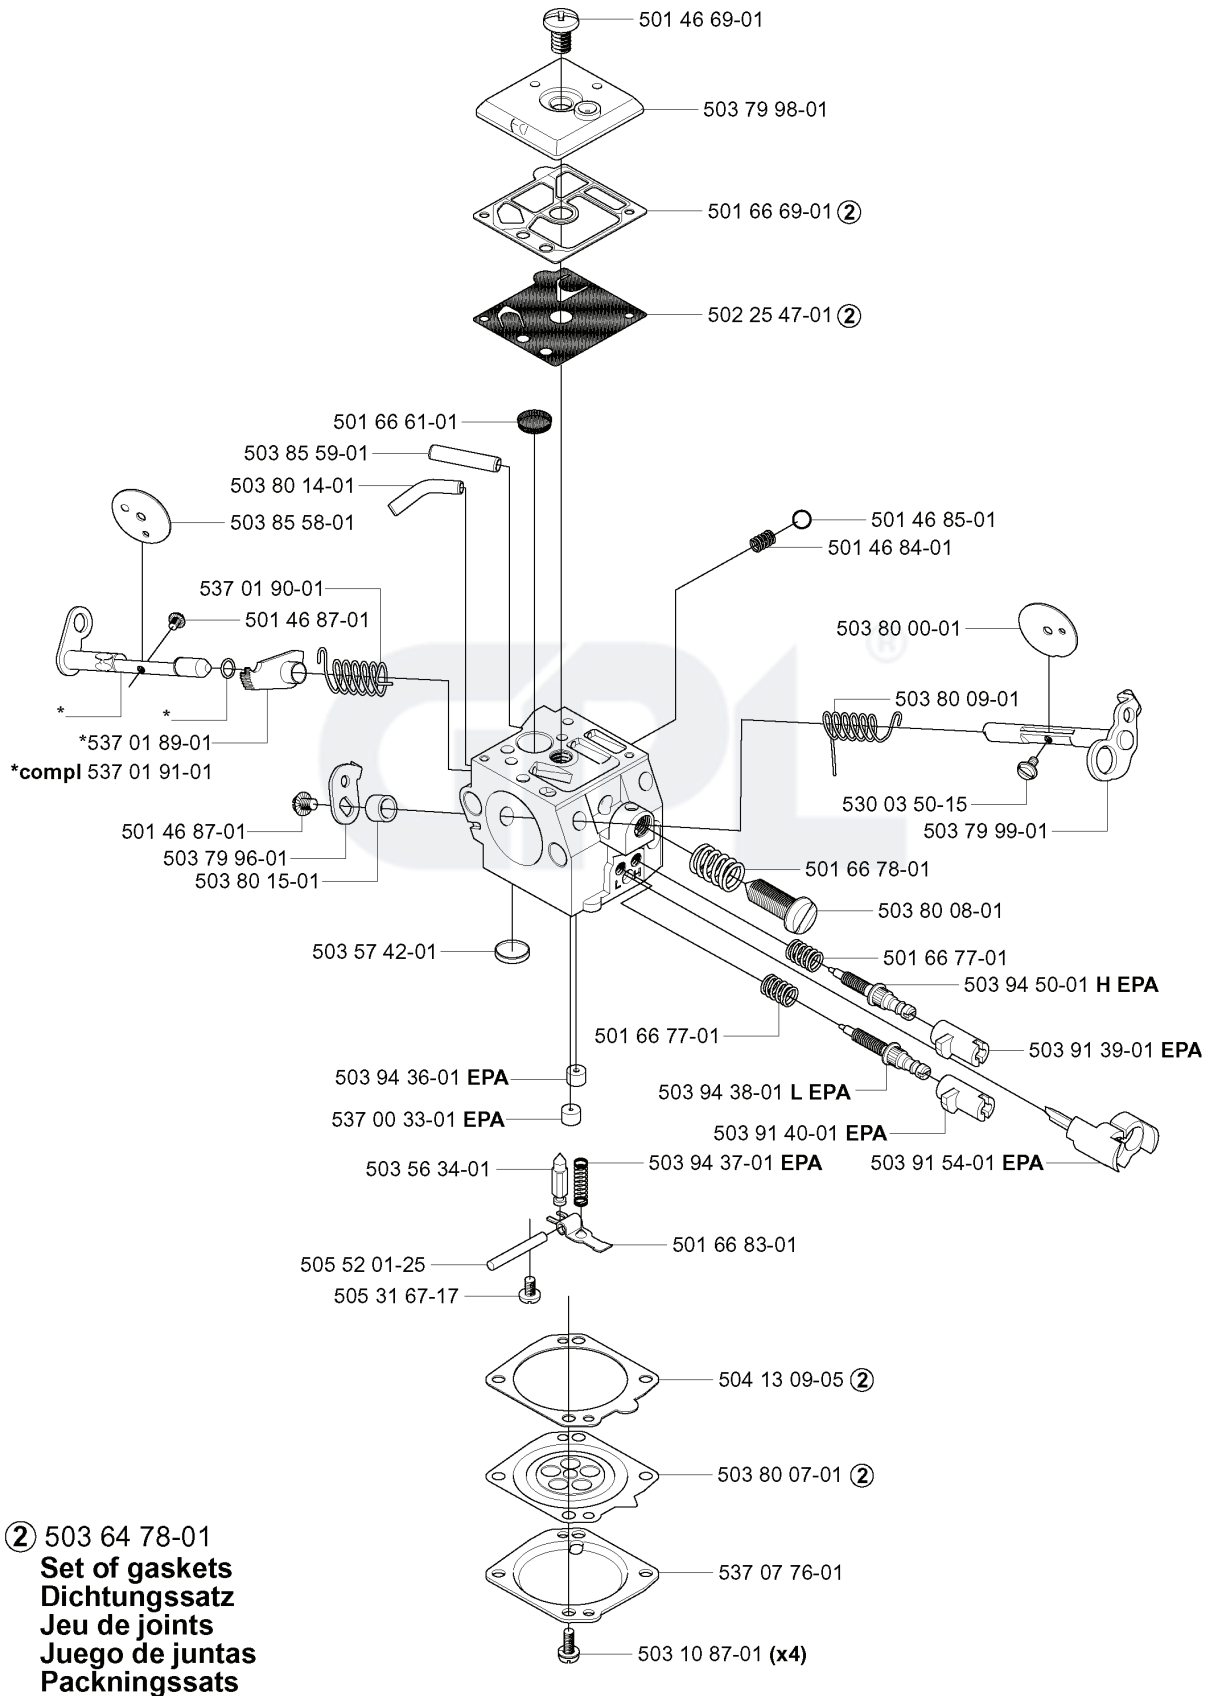

(2) 503 64 78-01
Set of gaskets
Dichtungssatz
Jeu de joints
Juego de juntas
Packningssats