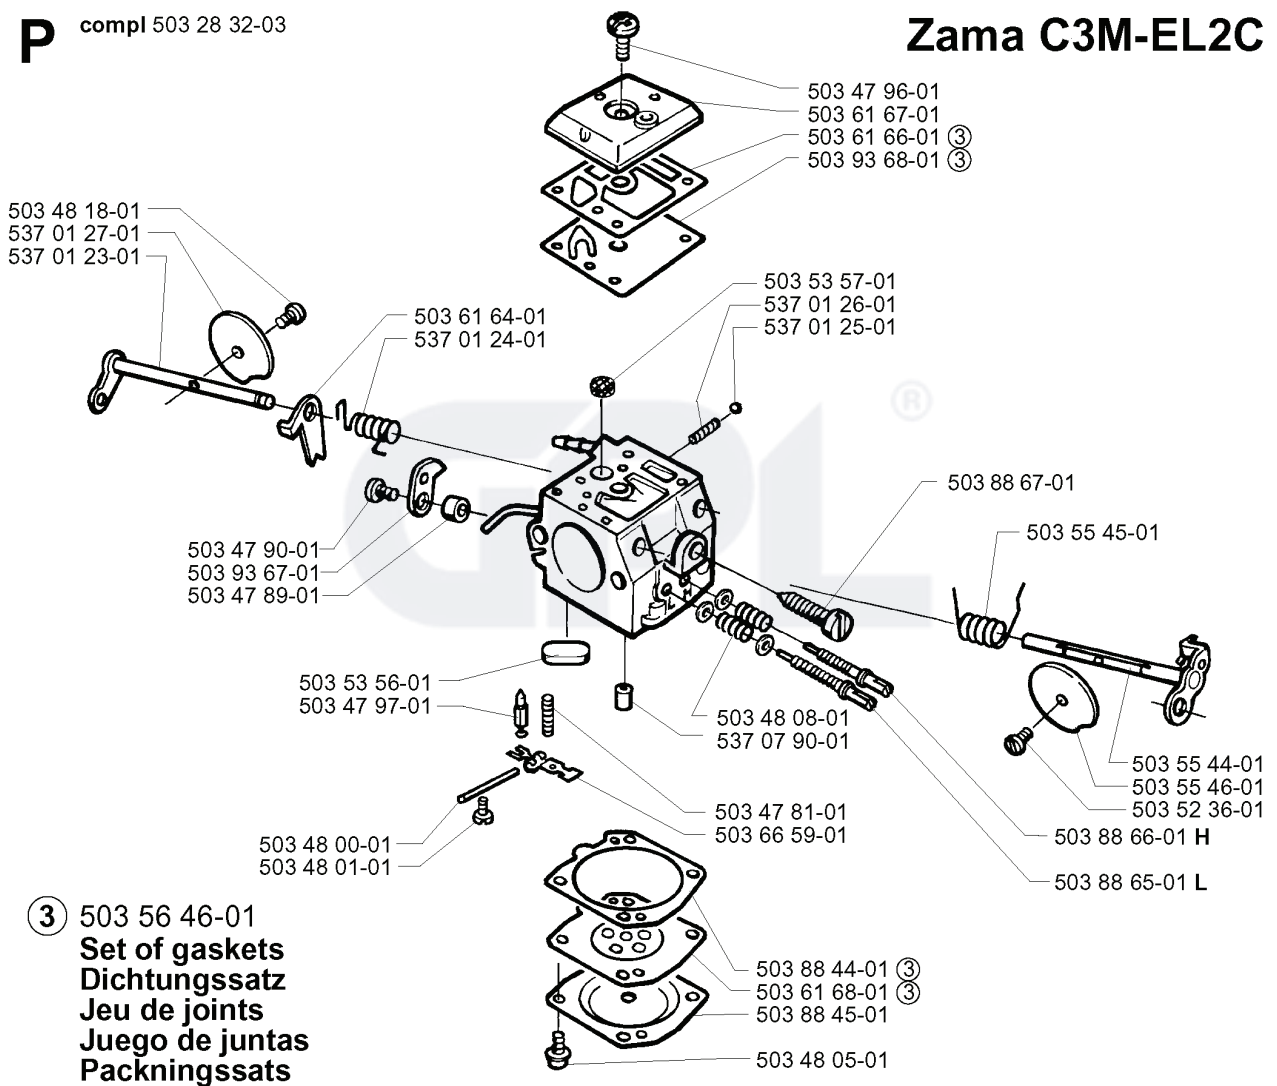

GPL®

C

*compl 503 69 74-01

*503 20 34-25 (x3)

REF.	PART NO.	DESCRIPTION	REMARK	QTY.	KIT
503 69 74-01	503697401	CYLINDER COVER ASSY		1	
503 20 34-25	503203425	SCREW CCRPANMO		3	

GPL®

P compl 503 28 32-03

Zama C3M-EL2C

REF.	PART NO.	DESCRIPTION	REMARK	QTY.	KIT
503 28 32-03	503283203	CARBURETTOR		1	
503 48 18-01	503481801	SCREW		1	
537 01 27-01	537012701	VALVE		1	
537 01 23-01	537012301	SHAFT ASSY		1	
503 47 90-01	503479001	SCREW		1	
503 93 67-01	503936701	LEVER		1	
503 47 89-01	503478901	COLLAR		1	
503 53 56-01	503535601	PLUG WELCH		1	
503 47 97-01	503479701	VALVE		1	
503 48 00-01	503480001	PIN RETAINING SCREW		1	
503 48 01-01	503480101	SCREW		1	
537 01 24-01	537012401	SPRING		1	
503 61 64-01	503616401	LEVER		1	
503 48 08-01	503480801	SPRING		1	
537 07 90-01	537079001	NOZZLE ASSY		1	
503 47 81-01	503478101	SPRING		1	
503 66 59-01	503665901	LEVER		1	
503 88 44-01	503884401	GASKET	503 56 46-01 SET OF GASKETS	1	
503 61 68-01	503616801	DIAPHRAGM	503 56 46-01 SET OF GASKETS	1	
503 88 45-01	503884501	COVER		1	
503 48 05-01	503480501	SCREW		1	
503 88 65-01	503886501	SCREW	L	1	
503 88 66-01	503886601	SCREW	H	1	
503 52 36-01	503523601	SCREW		1	
503 55 46-01	503554601	VALVE		1	
503 55 44-01	503554401	SHAFT		1	
503 55 45-01	503554501	SPRING		1	
503 88 67-01	503886701	SCREW		1	
537 01 25-01	537012501	BALL		1	
537 01 26-01	537012601	SPRING		1	
503 53 57-01	503535701	STRAINER		1	
503 93 68-01	503936801	DIAPHRAGM	503 56 46-01 SET OF GASKETS	1	
503 61 66-01	503616601	GASKET	503 56 46-01 SET OF GASKETS	1	
503 61 67-01	503616701	COVER		1	
503 47 96-01	503479601	SCREW		1	