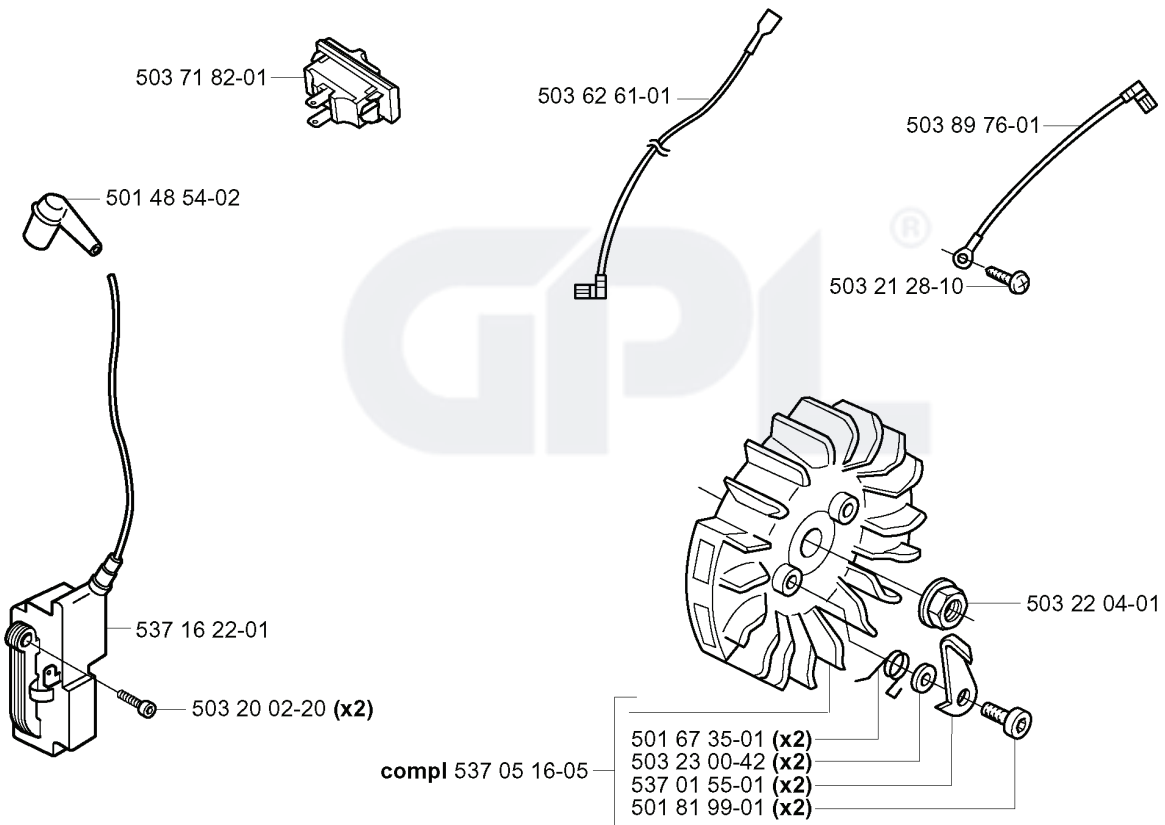

503 99 83-01

537 07 95-01

503 23 00-66

537 01 68-01

REF.	PART NO.	DESCRIPTION	REMARK	QTY.	KIT
503 71 93-04	503719304	HAND GUARD		1	
503 20 02-12	503200212	SCREW IHSCFM		4	
503 98 74-01	503987401	LABEL		1	
503 20 25-12	503202512	SCREW IHSCM		1	
503 43 65-01	503436501	POSITION SPRING		1	
503 83 81-02	503838102	LOCK		1	
537 00 87-02	537008702	BRAKE LEVER		1	
537 07 20-01	537072001	CLUTCH COVER ASSY		1	
503 22 00-01	503220001	HEXAGON NUT		2	
503 21 28-10	503212810	SCREW CCRPANT		1	
503 71 97-01	503719701	SPIKE		1	
537 04 41-02	537044102	CHAIN TENSIONER		1	
537 01 68-01	537016801	COVER		1	
503 23 00-66	503230066	WASHER		1	
537 07 95-01	537079501	WORM SCREW		1	
503 99 83-01	503998301	PAWL		1	
537 01 74-01	537017401	BEARING SLEEVE		1	
537 07 94-01	537079401	WORM WHEEL		1	
503 23 00-63	503230063	WASHER		1	
740 48 07-02	740480702	O-RING		1	
501 51 72-01	501517201	CHAIN GUIDE		1	
503 77 52-01	503775201	BUSHING		1	
503 89 70-01	503897001	SLEEVE		1	
503 76 29-02	503762902	CHIP GUARD		1	
537 24 43-01	537244301	LABEL		1	
537 07 20-71	537072071	CLUTCH COVER ASSY		1	
503 75 22-01	503752201	BRAKE BAND ASSY		1	
503 79 27-01	503792701	SUPPORT		1	
503 70 99-01	503709901	BRAKE SPRING		1	
501 87 53-03	501875303	KNEE JOINT		1	
503 75 11-03	503751103	HUB CAP		1	

L

REF.	PART NO.	DESCRIPTION	REMARK	QTY.	KIT
5037182-01	503718201	SWITCH		1	
5014854-02	501485402	SPARK PLUG CAP		1	
5371622-01	537162201	IGNITION SYSTEM		1	
5032002-20	503200220	SCREW IHSCFM		2	
5370516-05	537051605	FLYWHEEL ASSY		1	
5018199-01	501819901	SCREW		2	
5370155-01	537015501	STARTER PAWL		2	
5032300-42	503230042	WASHER		2	
5016735-01	501673501	SPRING		2	
5032204-01	503220401	NUT		1	
5032128-10	503212810	SCREW CCRPANT		1	
5038976-01	503897601	CABLE		1	
5036261-01	503626101	CABLE		1	