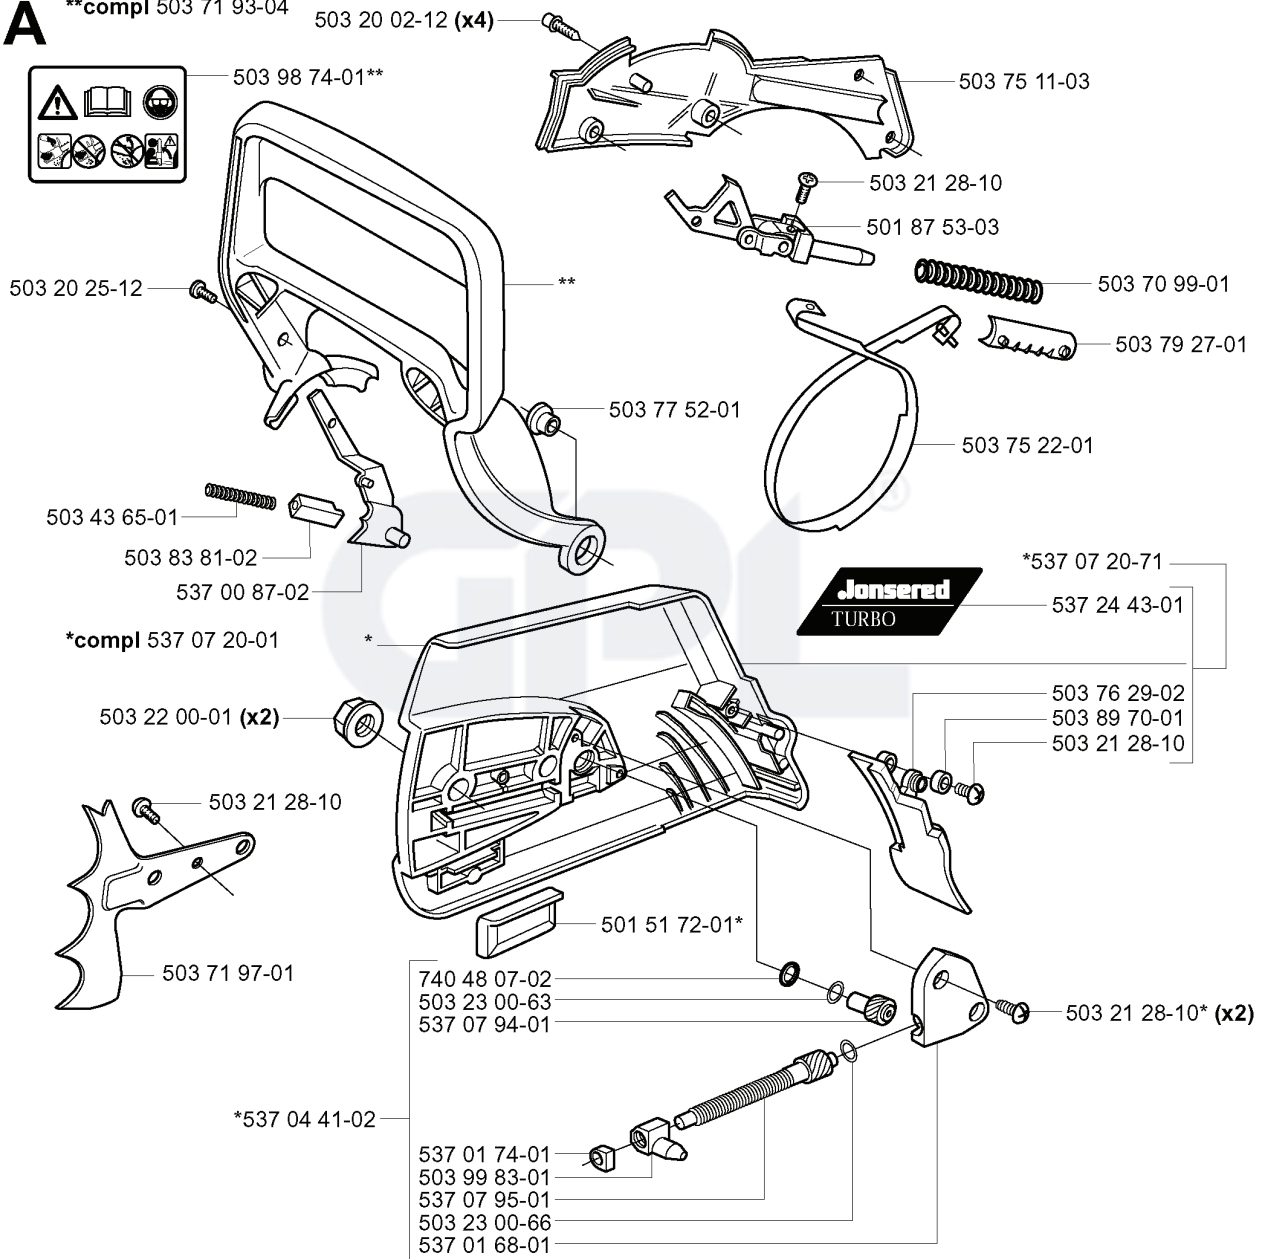

A

**compl 503 71 93-04

503 20 02-12 (x4)

503 98 74-01**