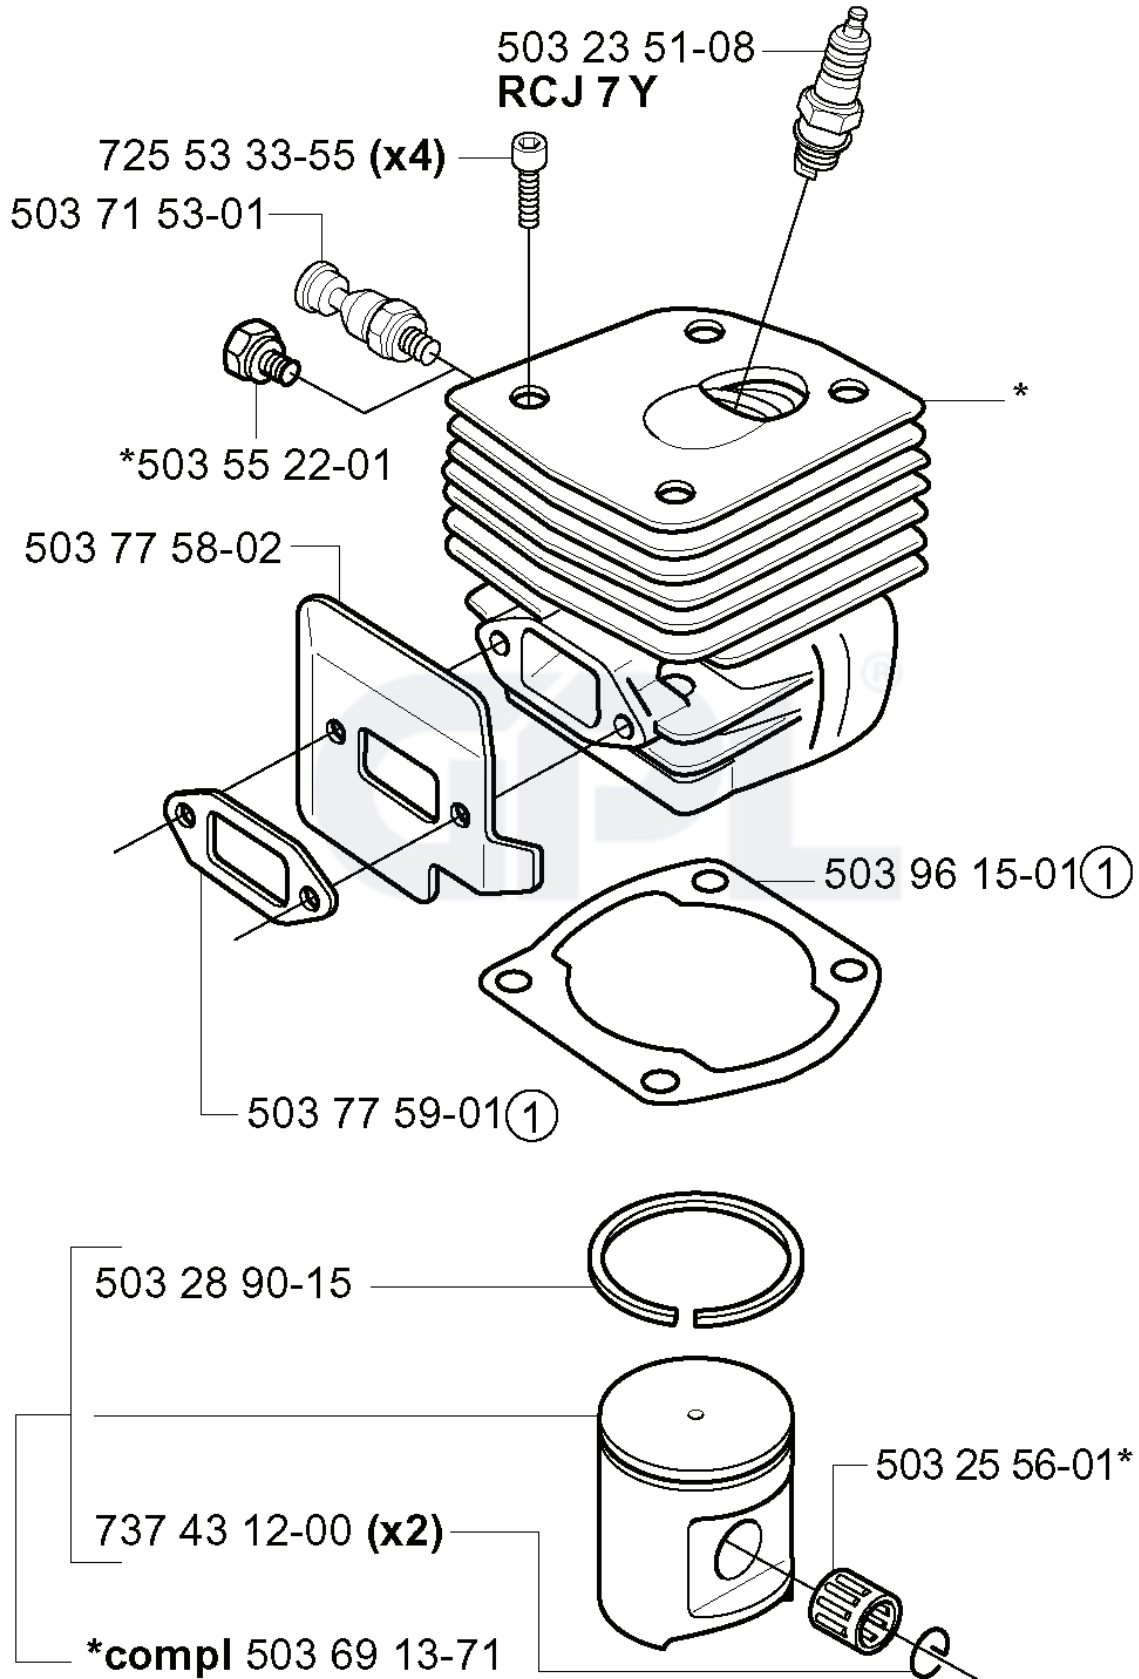

D *compl 503 69 10-73
*compl 503 93 90-72 EPA