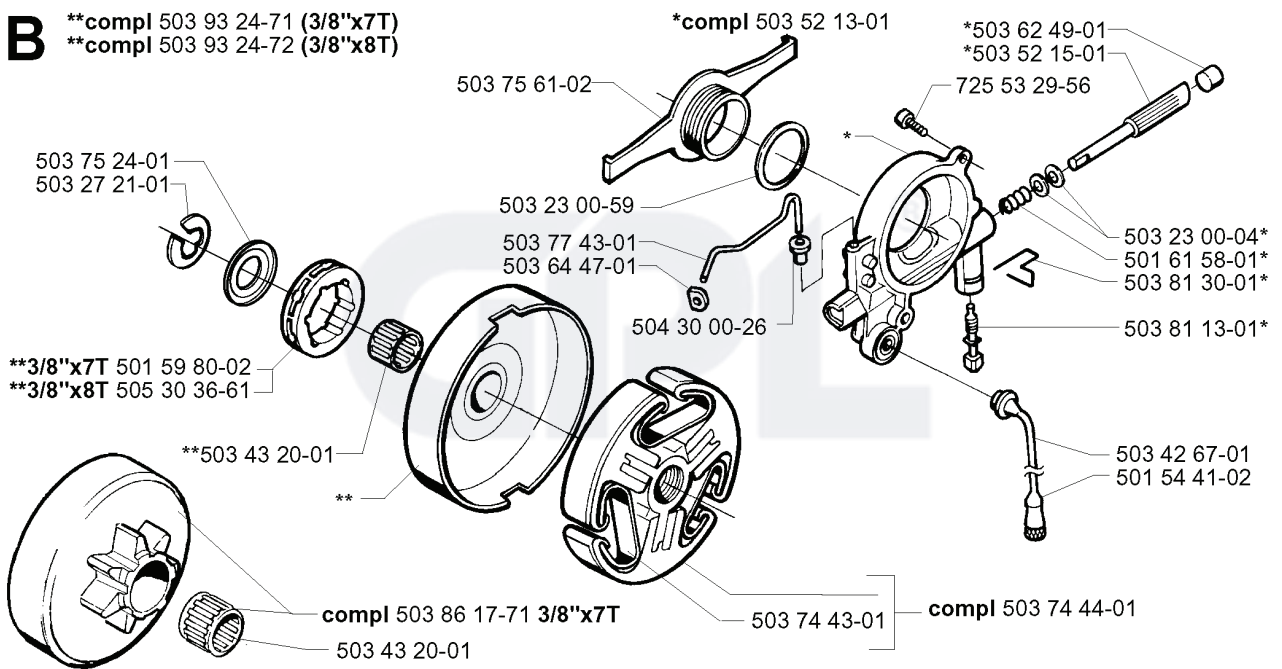

B **compl 503 93 24-71 (3/8"x7T)
**compl 503 93 24-72 (3/8"x8T)