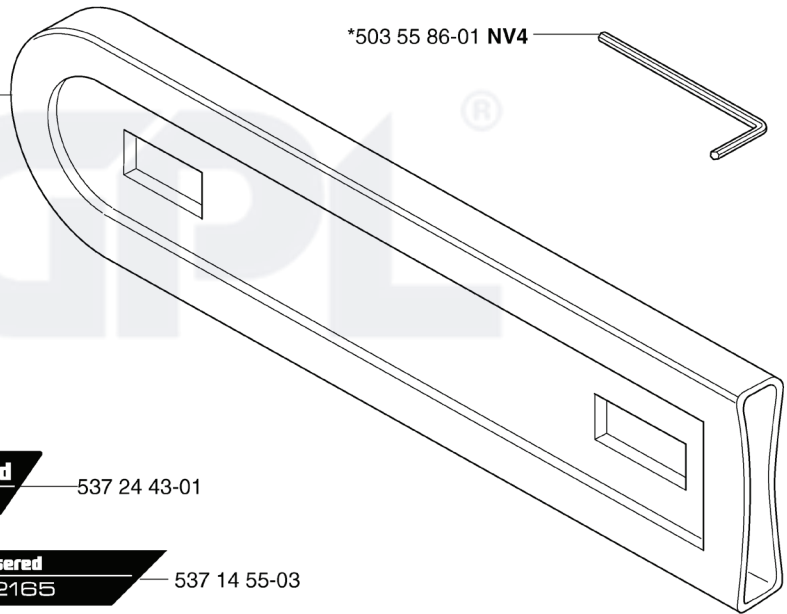

501 83 44-02 13"-16"
501 83 44-05 18"-22"
501 83 45-02 24"-28"