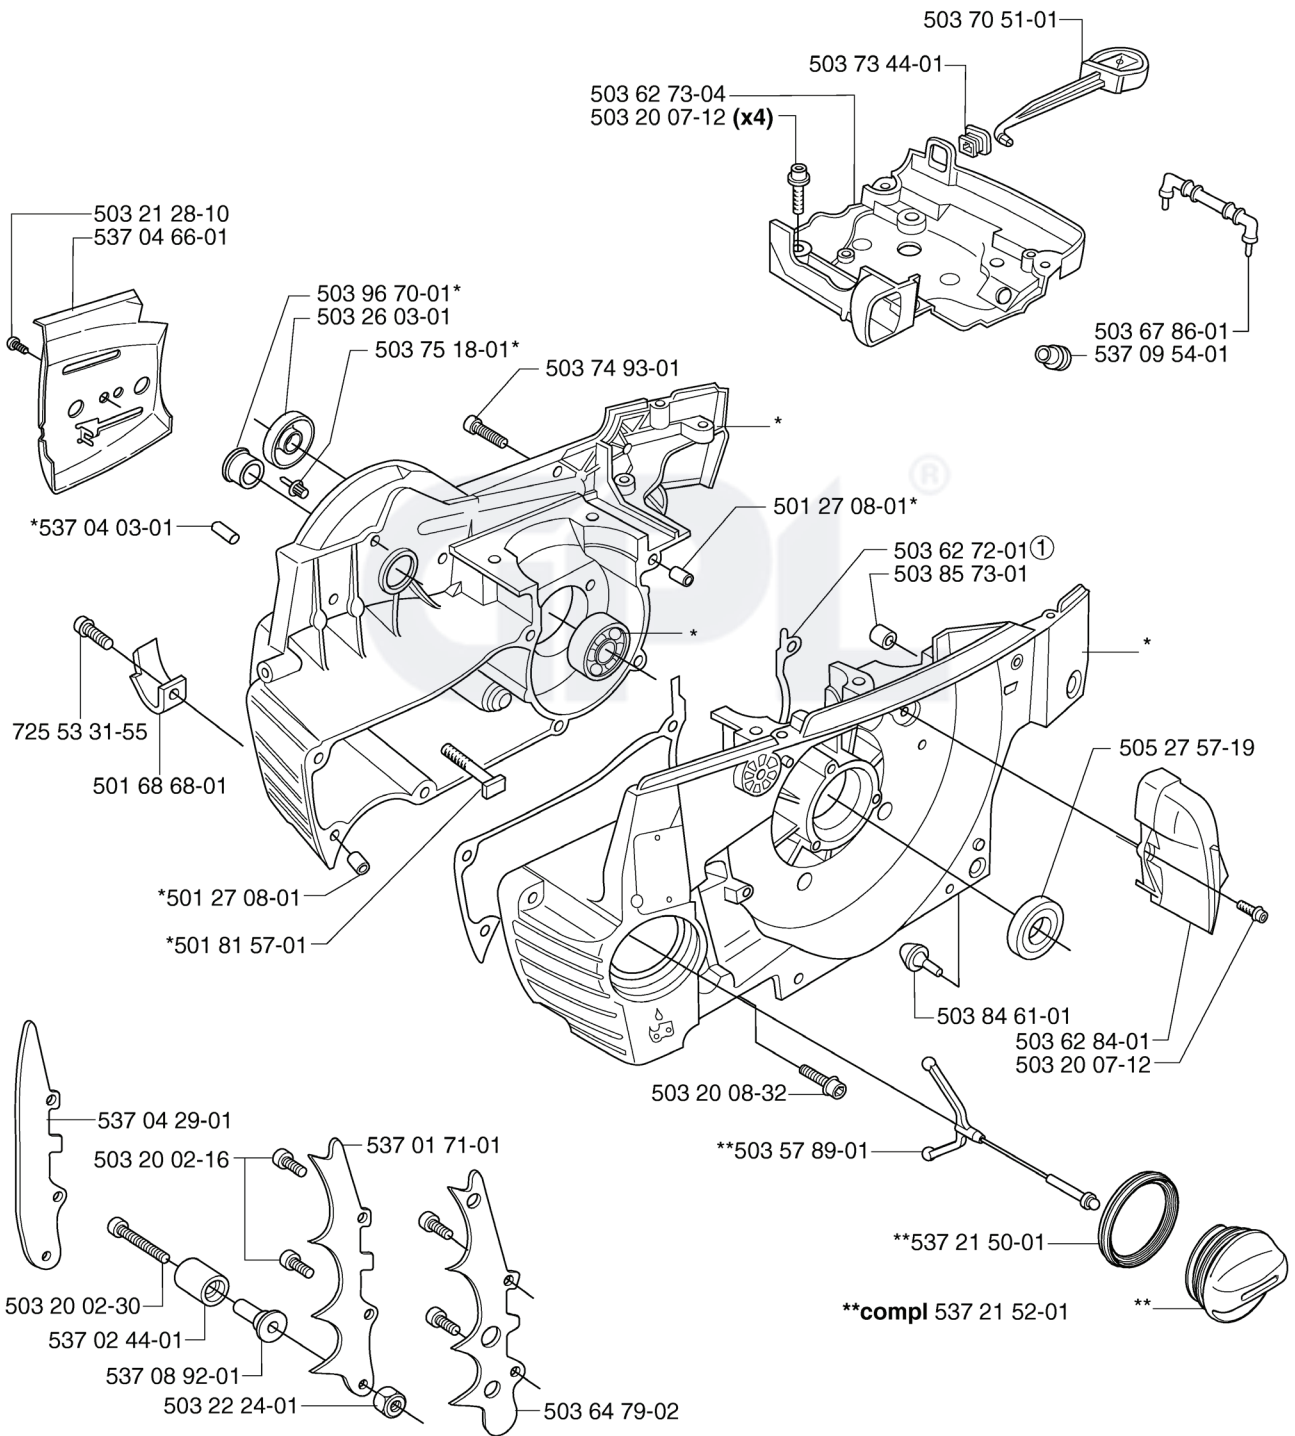

H *compl 503 62 68-77