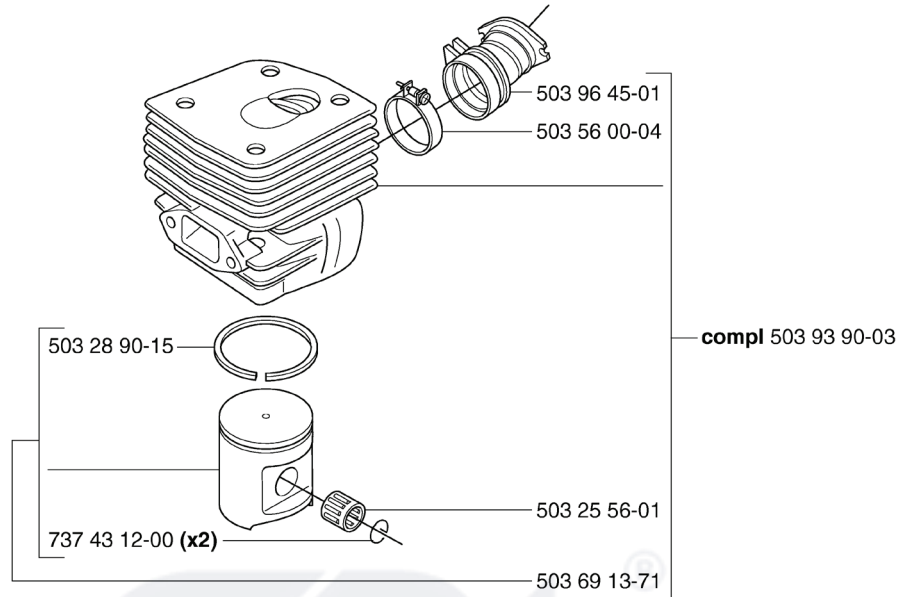

L

REF.	PART NO.	DESCRIPTION	REMARK	QTY.	KIT
503 71 82-01	503718201	SWITCH		1	
501 48 54-02	501485402	SPARK PLUG CAP		1	
544 04 71-01	544047101	IGNITION MODULE		1	
544 04 72-01	544047201	IGNITION MODULE		1	
503 20 02-20	503200220	SCREW IHSCFM		2	
537 05 16-05	537051605	FLYWHEEL ASSY		1	
501 81 99-01	501819901	SCREW		2	
537 01 55-01	537015501	STARTER PAWL		2	
503 23 00-42	503230042	WASHER		2	
501 67 35-01	501673501	SPRING		2	
503 22 04-01	503220401	NUT		1	
503 21 28-10	503212810	SCREW CCRPANT		1	
503 89 76-01	503897601	CABLE		1	
503 62 61-01	503626101	CABLE		1	

F

REF.	PART NO.	DESCRIPTION	REMARK	QTY.	KIT
724 12 87-59	724128759	SCREW CRPANM		1	
503 76 64-02	503766402	SPARK ARRESTER SCREEN		1	
725 53 70-55	725537055	SCREW IHSCM		2	
503 76 65-03	503766503	BRACKET		1	
503 20 02-16	503200216	SCREW IHSCFM		2	
503 20 06-08	503200608	SCREW IHSCFM		2	
503 76 53-02	503765302	MUFFLER ASSY		1	
503 76 53-01	503765301	MUFFLER ASSY		1	
503 76 52-01	503765201	MUFFLER ASSY		1	
503 76 54-02	503765402	MUFFLER ASSY		1	

R 

From 030600201 (2003) - To 033600024 (2003)

Up to 060700001.

REF.	PART NO.	DESCRIPTION	REMARK	QTY.	KIT
503 28 90-15	503289015	PISTON RING		1	
737 43 12-00	737431200	SNAP RING		2	
503 75 61-02	503756102	GEAR WHEEL		1	
503 23 00-59	503230059	WASHER		1	
503 52 13-01	503521301	OIL PUMP ASSY		1	
503 69 13-71	503691371	PISTON ASSY		1	
503 25 56-01	503255601	NEEDLE BEARING		1	
503 93 90-03	503939003	CYLINDER ASSY		1	
503 56 00-04	503560004	HOSE CLAMP		1	
503 96 45-01	503964501	INLET PIPE		1	