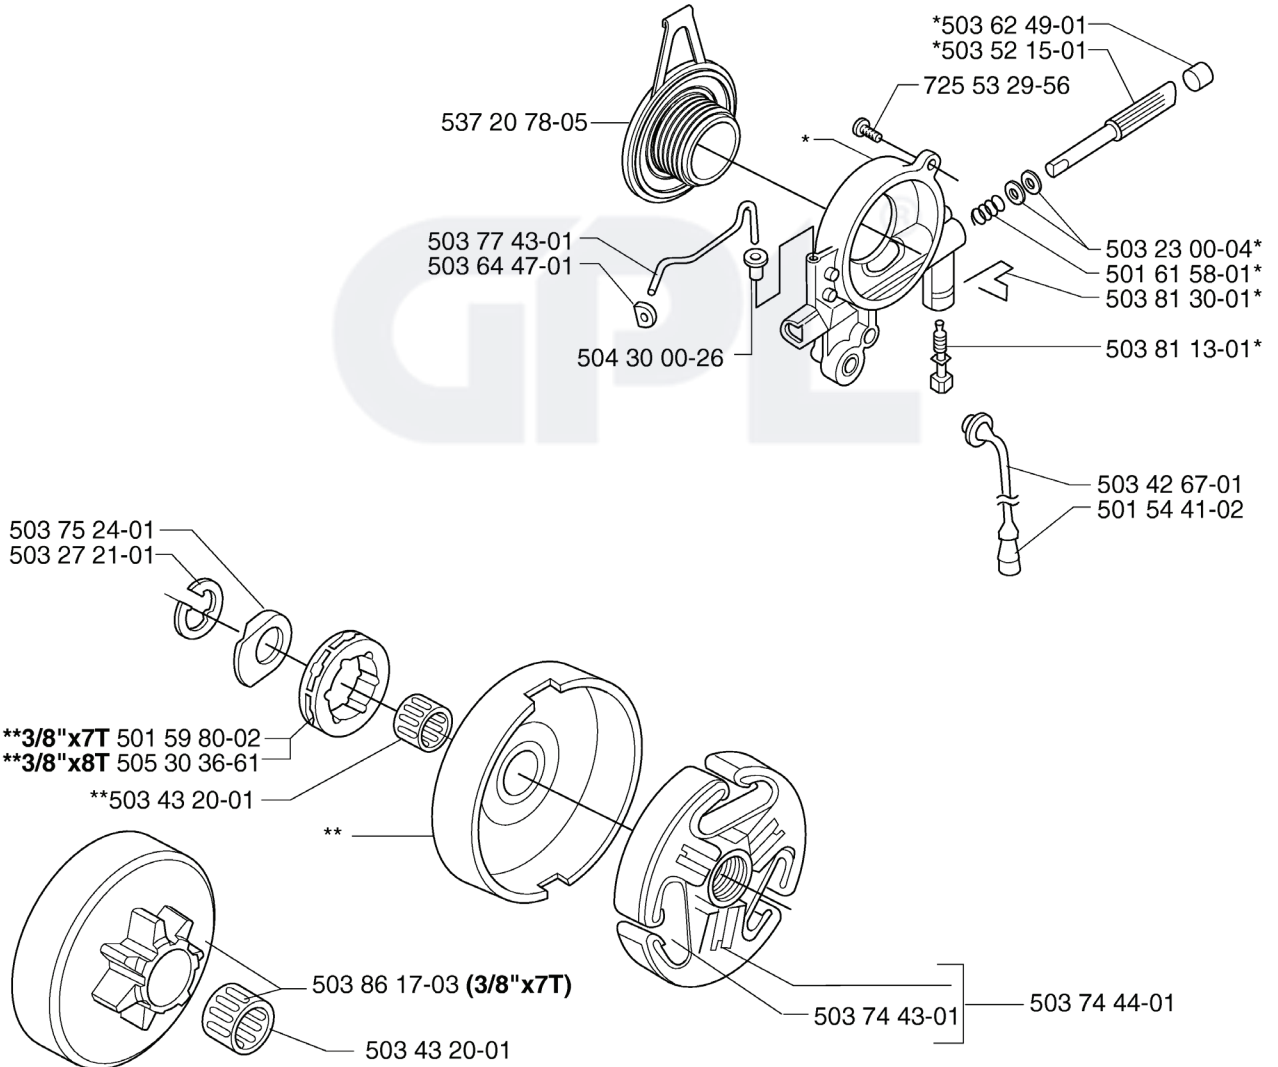

B **compl 537 03 62-05 (3/8"x7T)
**compl 537 03 62-06 (3/8"x8T)

*compl 503 52 13-03