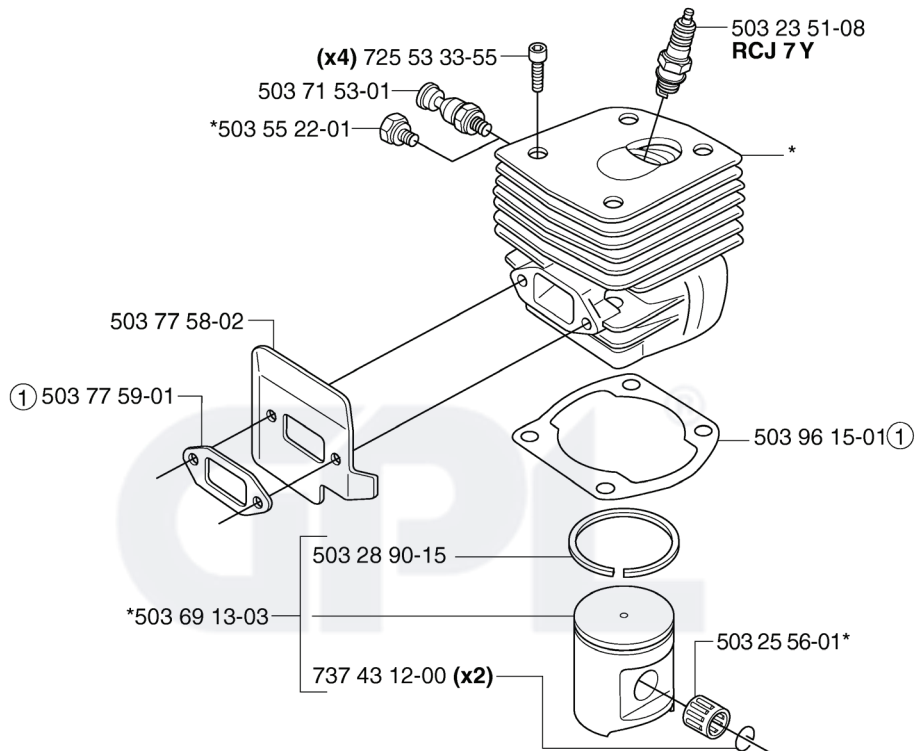

D *compl 503 69 10-73
*compl 503 93 90-05 EPA, EU

① 503 64 72-01
Set of gaskets
Dichtungssatz
Jeu de joints
Juego de juntas
Packningssats