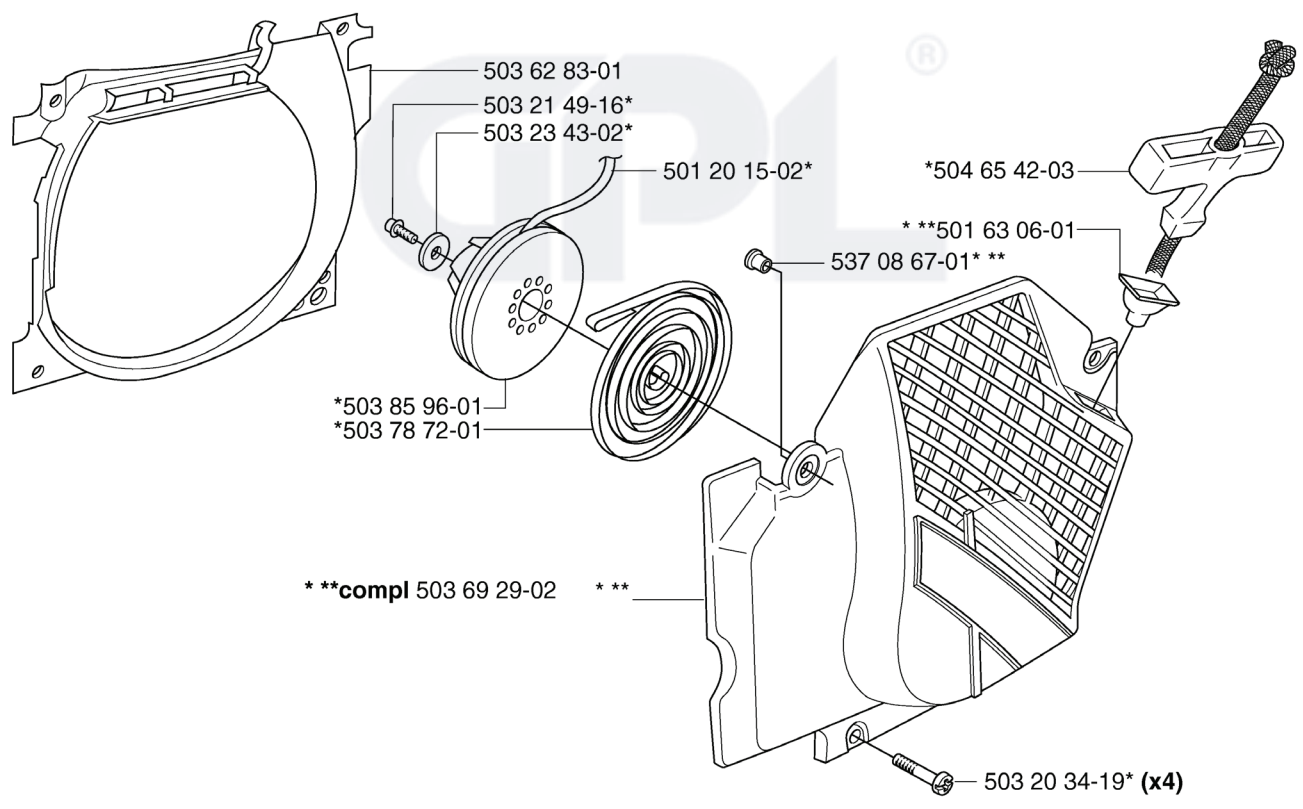

M *compl 503 69 28-71