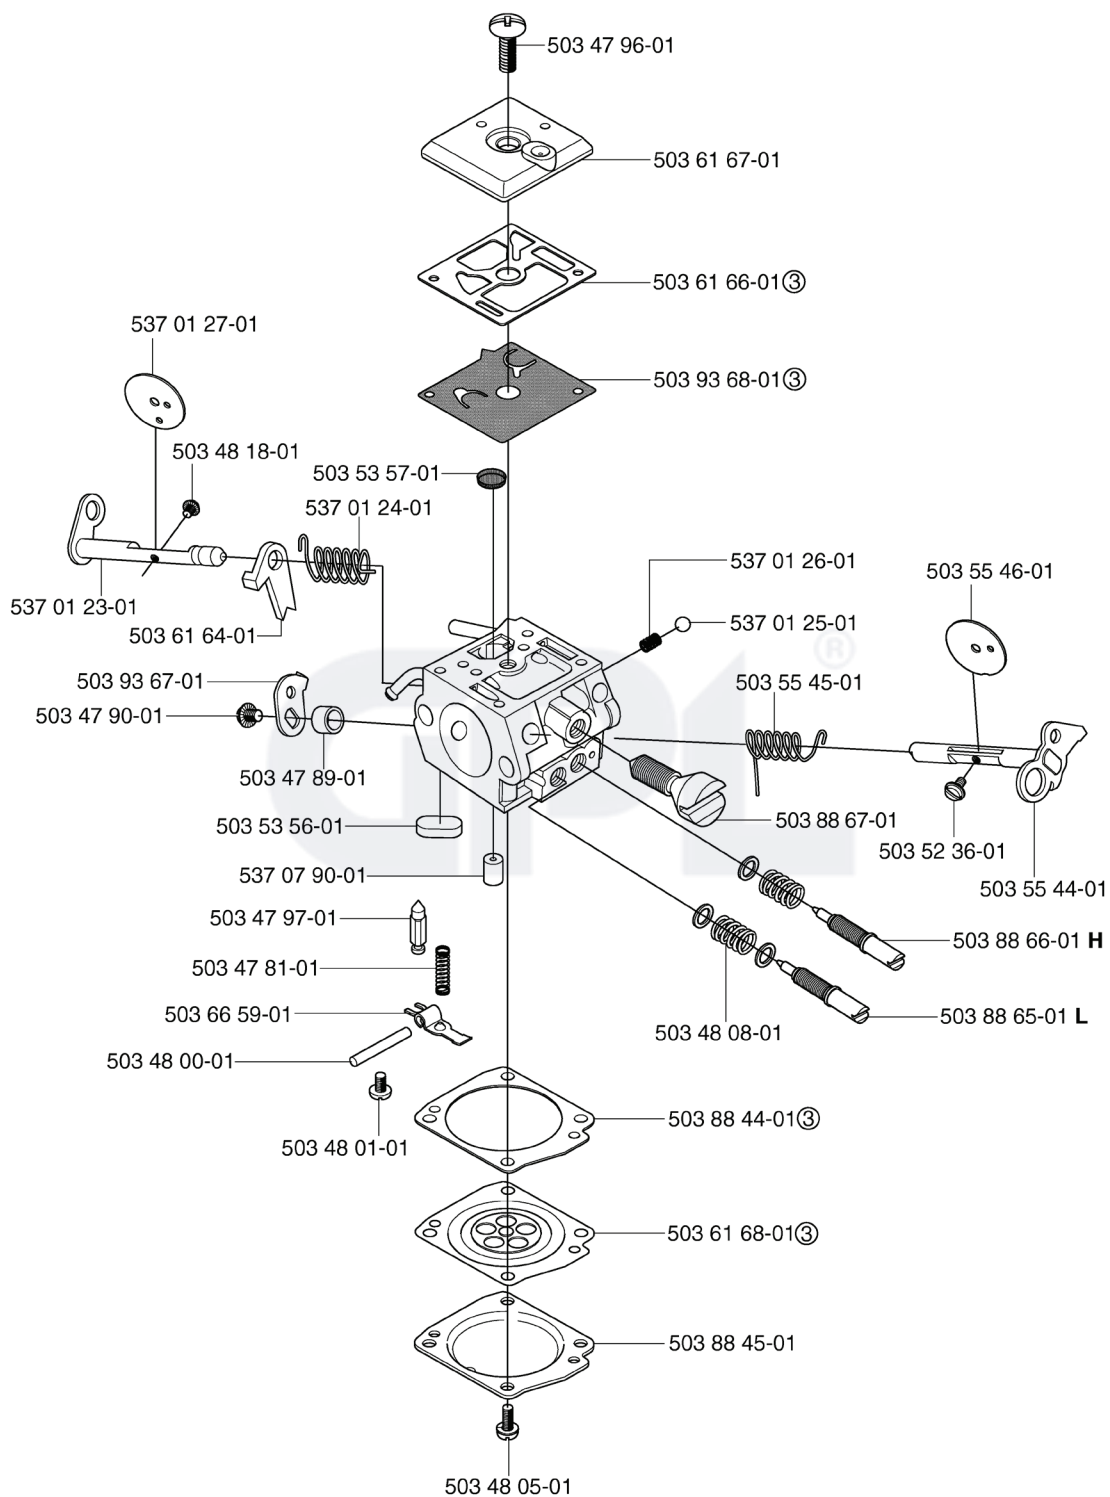

- ③ 503 56 46-01
  Set of gaskets
  Dichtungssatz
  Jeu de joints
  Juego de juntas
  Packningssatz