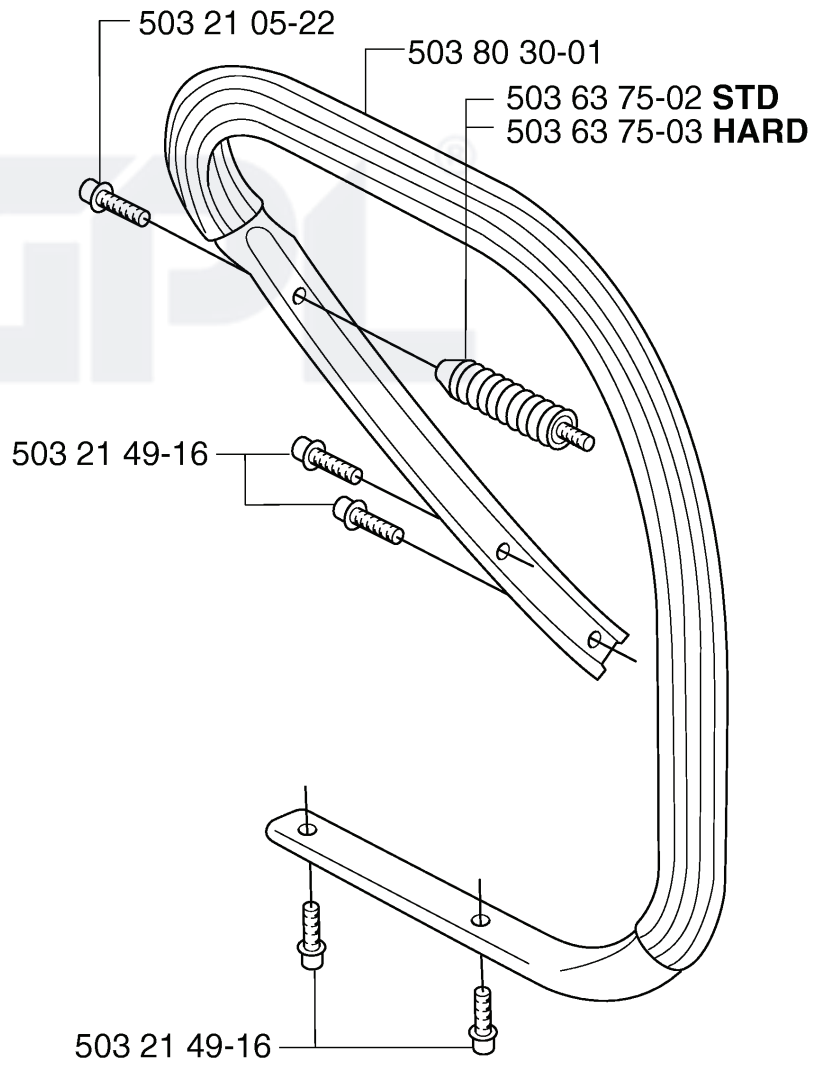

E *compl 503 74 87-03

REF.	PART NO.	DESCRIPTION	REMARK	QTY.	KIT
503 74 87-03	503748703	CRANKSHAFT ASSY		1	
503 74 44-01	503744401	CLUTCH ASSY		1	
503 77 91-01	503779101	SLEEVE		1	
503 26 30-19	503263019	O-RING		1	
738 22 02-25	738220225	BALL BEARING		1	
503 25 56-01	503255601	NEEDLE BEARING		1	

GPL®

J

*compl 503 71 91-71

REF.	PART NO.	DESCRIPTION	REMARK	QTY.	KIT
503 71 91-71	503719171	FUEL TANK		1	
720 12 40-20	720124020	PARALLEL PIN		1	
503 71 76-01	503717601	THROTTLE CABLE ASSY		1	
537 09 93-01	537099301	CONNECTION BEND		1	
537 09 22-01	537092201	TANK VENT ASSY		1	
544 32 50-02	544325002	FUEL HOSE		1	
503 44 32-01	503443201	FUEL FILTER		1	
503 63 76-01	503637601	ANTIVIBRATION ELEMENT		1	
503 63 76-02	503637602	ANTIVIBRATION ELEMENT		1	
537 21 52-01	537215201	TANK CAP ASSY		1	
537 21 50-01	537215001	SEALING		1	
503 57 89-01	503578901	HOLDER		1	
725 53 31-55	725533155	SCREW IHSCM		1	
503 89 56-02	503895602	ANTIVIBRATION ELEMENT		1	
503 89 56-01	503895601	ANTIVIBRATION ELEMENT		1	
720 12 72-20	720127220	PARALLEL PIN		1	
503 82 98-02	503829802	THROTTLE TRIGGER		1	
503 73 64-01	503736401	SPRING		1	
503 55 66-02	503556602	THROTTLE LOCKOUT		1	

K

REF.	PART NO.	DESCRIPTION	REMARK	QTY.	KIT
503 21 05-22	503210522	SCREW IH SCT		1	
503 21 49-16	503214916	SCREW IH SCFT		1	
503 63 75-03	503637503	ANTIVIBRATION ELEMENT		1	
503 63 75-02	503637502	ANTIVIBRATION ELEMENT		1	
503 80 30-01	503803001	HANDLE		1	