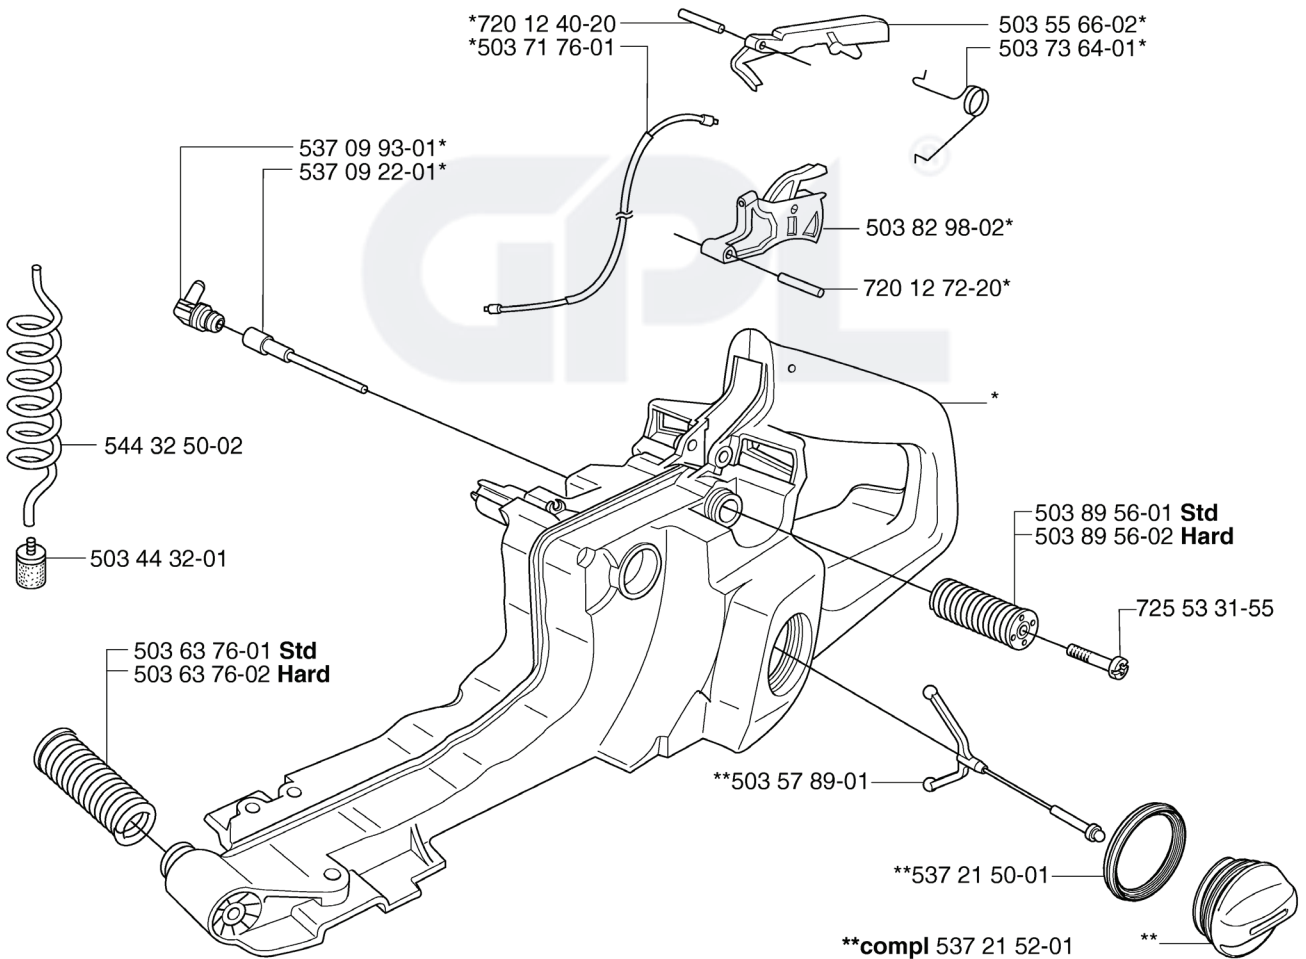

J

*compl 503 71 91-71