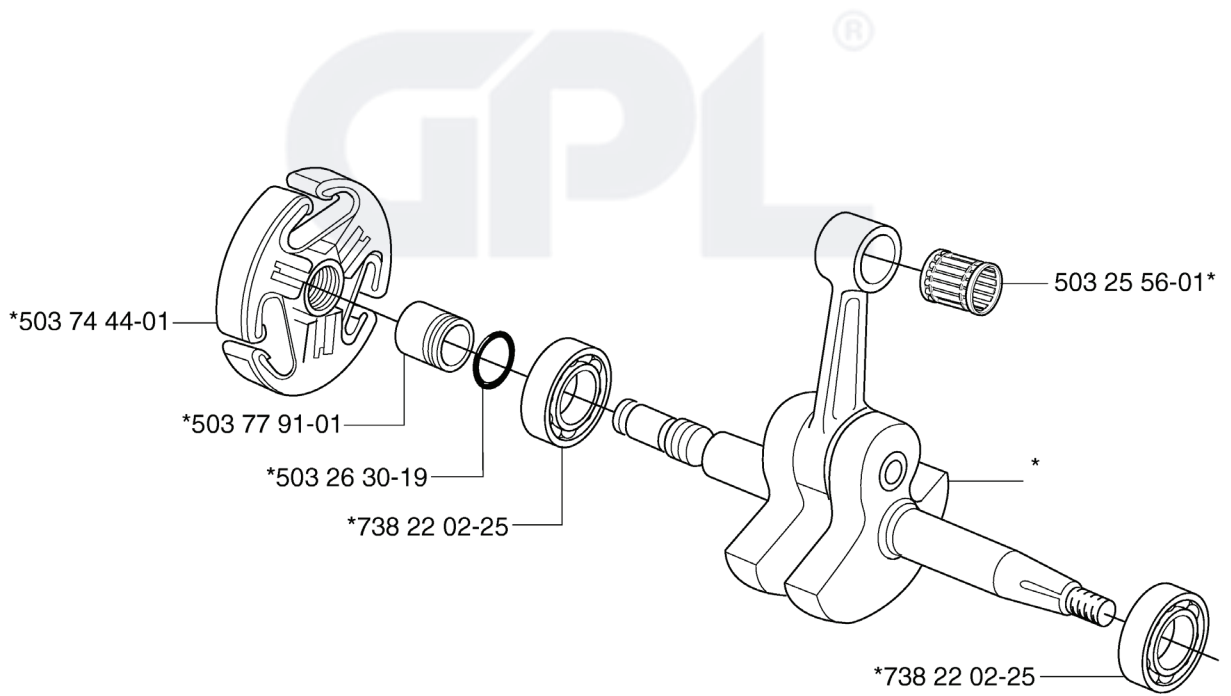

B **compl 537 03 62-05 (3/8"x7T)
**compl 537 03 62-06 (3/8"x8T)

*compl 503 52 13-03

REF.	PART NO.	DESCRIPTION	REMARK	QTY.	KIT
537 03 62-05	537036205	CLUTCH DRUM		1	
537 03 62-06	537036206	CLUTCH DRUM		1	
537 20 78-05	537207805	PUMP PINION		1	
503 77 43-01	503774301	OIL PIPE		1	
503 64 47-01	503644701	BUSHING		1	
504 30 00-26	504300026	SEALING		1	
503 75 24-01	503752401	WASHER		1	
503 27 21-01	503272101	E-CLIP		1	
501 59 80-02	501598002	RIM		1	
505 30 36-61	505303661	RIM		1	
503 43 20-01	503432001	NEEDLE HOLDER		1	
503 86 17-03	503861703	CLUTCH DRUM ASSY		1	
503 74 43-01	503744301	CLUTCH SPRING		1	
503 74 44-01	503744401	CLUTCH ASSY		1	
501 54 41-02	501544102	OIL SCREEN		1	
503 42 67-01	503426701	OIL HOSE		1	
503 81 13-01	503811301	SCREW		1	
503 81 30-01	503813001	SPRING		1	
501 61 58-01	501615801	SPRING		1	
503 23 00-04	503230004	WASHER		1	
725 53 29-56	725532956	SCREW IHSCM		1	
503 52 15-01	503521501	PUMP PISTON		1	
503 62 49-01	503624901	SEALING PLUG		1	
503 52 13-03	503521303	OIL PUMP ASSY		1	

E *compl 503 74 87-03

REF.	PART NO.	DESCRIPTION	REMARK	QTY.	KIT
503 74 87-03	503748703	CRANKSHAFT ASSY		1	
503 74 44-01	503744401	CLUTCH ASSY		1	
503 77 91-01	503779101	SLEEVE		1	
503 26 30-19	503263019	O-RING		1	
738 22 02-25	738220225	BALL BEARING		1	
503 25 56-01	503255601	NEEDLE BEARING		1	