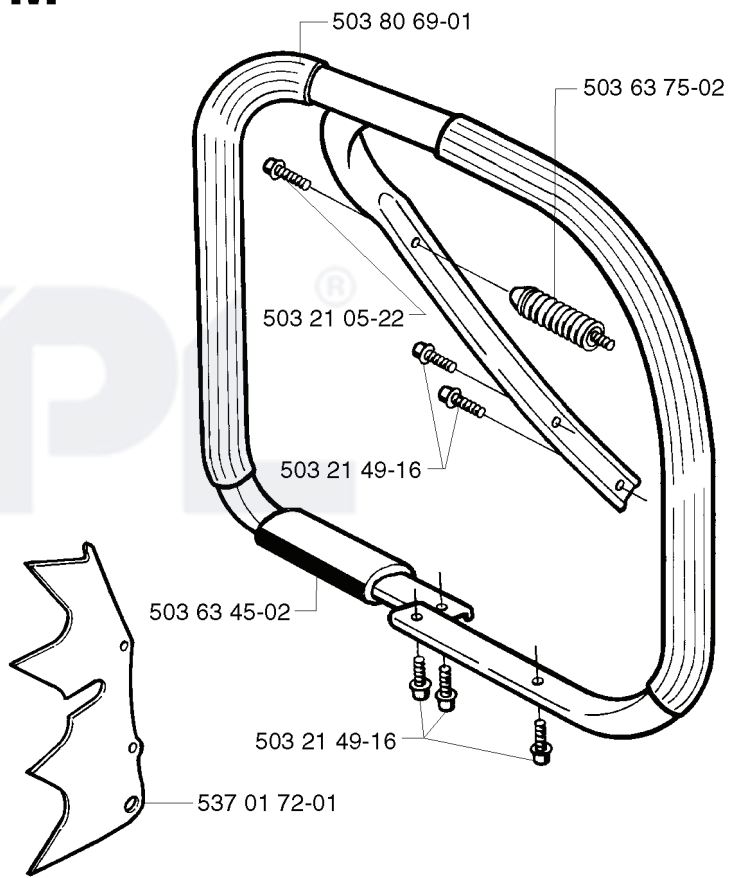

**P** \*compl 503 69 28-71

REF.	PART NO.	DESCRIPTION	REMARK	QTY.	KIT
503 69 28-71	503692871	STARTER ASSY		1	
503 85 96-01	503859601	STARTER PULLEY		1	
503 78 72-01	503787201	RECOIL SPRING		1	
503 69 29-02	503692902	STARTER HOUSING		1	
503 20 34-19	503203419	SCREW CCRPANMO		4	
537 08 67-01	537086701	BUSHING		1	
501 63 06-01	501630601	SLEEVE		1	
504 65 42-03	504654203	STARTER HANDLE		1	
501 20 15-02	501201502	STARTER ROPE		1	
503 23 43-02	503234302	WASHER		1	
503 21 49-16	503214916	SCREW IHSCFT		1	
503 62 83-01	503628301	AIR CONDUCTOR		1	

**F** \*compl 503 74 87-02

---

REF.	PART NO.	DESCRIPTION	REMARK	QTY.	KIT
503 74 87-02	503748702	CRANKSHAFT ASSY		1	
503 74 44-01	503744401	CLUTCH ASSY		1	
503 77 91-01	503779101	SLEEVE		1	
503 26 30-19	503263019	O-RING		1	
738 22 02-25	738220225	BALL BEARING		1	
503 25 56-01	503255601	NEEDLE BEARING		1	

**L**

**M**

---

REF.	PART NO.	DESCRIPTION	REMARK	QTY.	KIT
503 80 69-01	503806901	HANDLE		1	
503 21 05-22	503210522	SCREW IHSCCT		1	
503 21 49-16	503214916	SCREW IHSCFT		1	
503 63 45-02	503634502	COVER		1	
503 63 75-03	503637503	ANTIVIBRATION ELEMENT	HARD	1	
503 63 75-02	503637502	ANTIVIBRATION ELEMENT	STD	1	
537 01 72-01	537017201	SPIKE		1	
503 80 30-01	503803001	HANDLE		1	