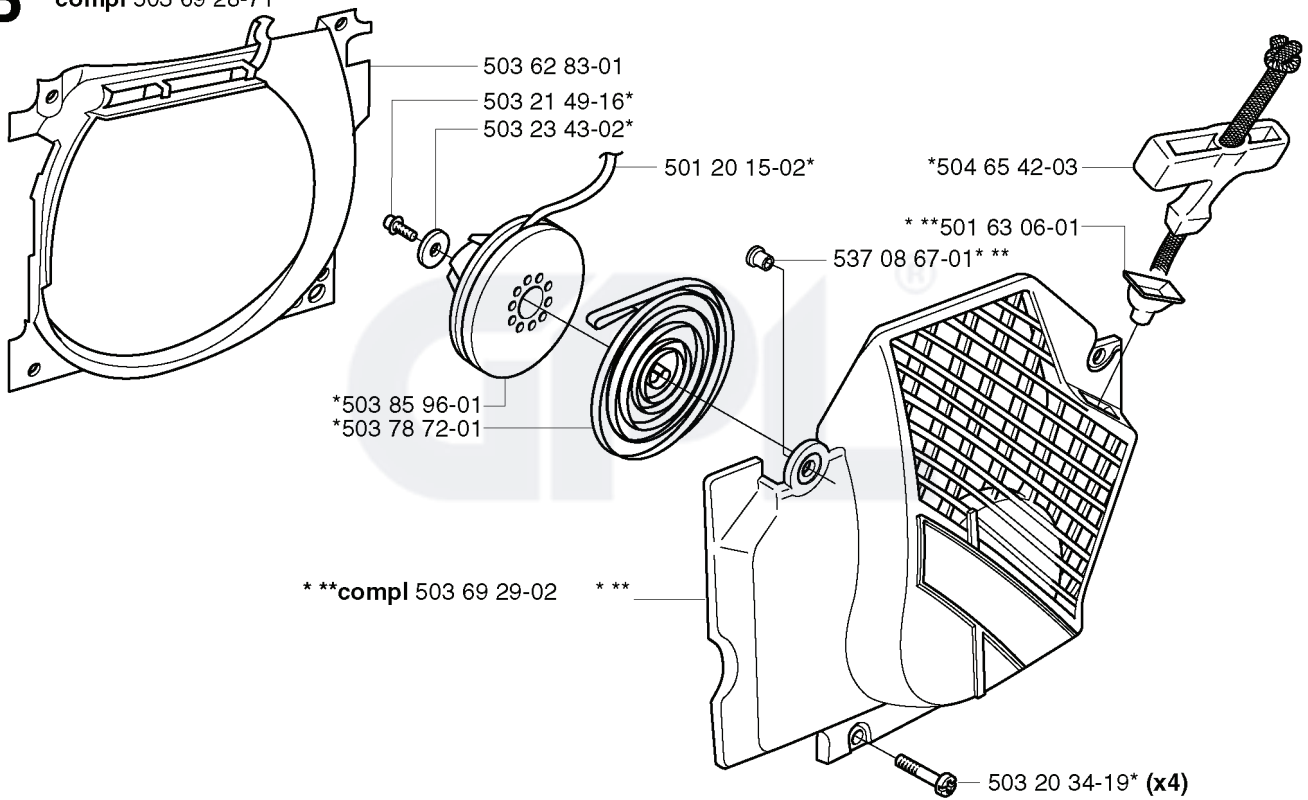

P *compl 503 69 28-71