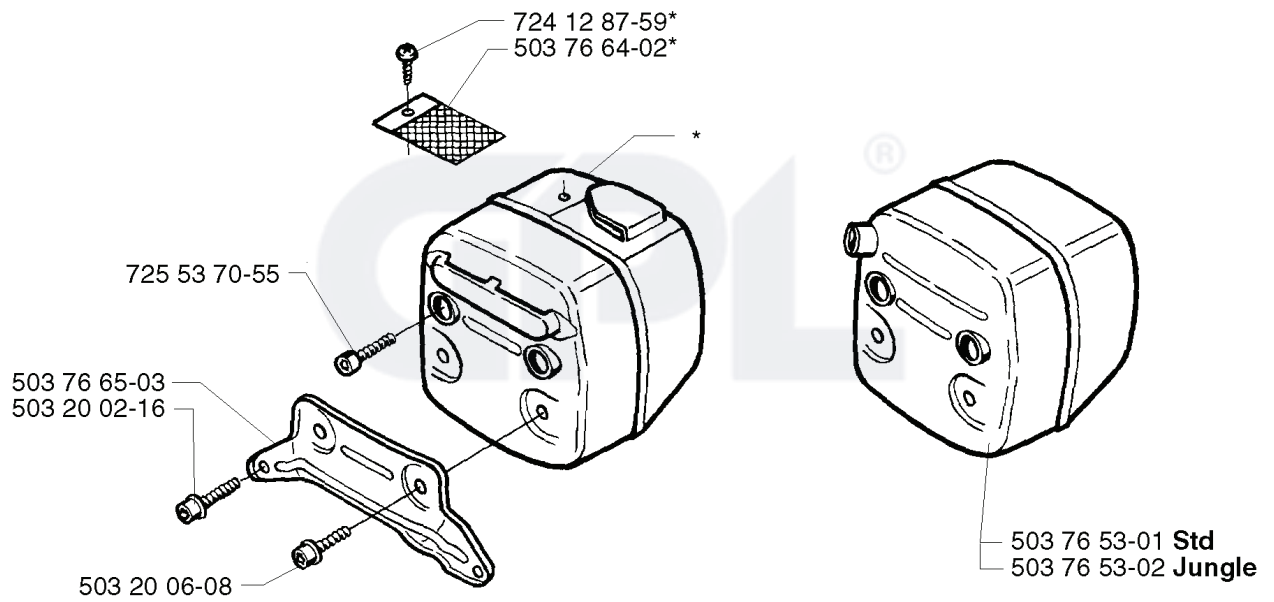

CS2171, EPA, 2003-05

---

**SPARE PARTS LIST**

**G** \*compl 503 76 52-01 FG  
\*compl 503 76 54-02 DF

REF.	PART NO.	DESCRIPTION	REMARK	QTY.	KIT
503 76 52-01	503765201	MUFFLER ASSY	FG	1	
503 76 54-02	503765402	MUFFLER ASSY	DF	1	
725 53 70-55	725537055	SCREW IHSCM		1	
503 76 65-03	503766503	BRACKET		1	
503 20 02-16	503200216	SCREW IHSCFM		1	
503 20 06-08	503200608	SCREW IHSCFM		1	
503 76 53-02	503765302	MUFFLER ASSY	JUNGLE	1	
503 76 53-01	503765301	MUFFLER ASSY	STD	1	
503 76 64-02	503766402	SPARK ARRESTER SCREEN		1	
724 12 87-59	724128759	SCREW CRPANM		1	

**C** \*compl 503 52 13-01

REF.	PART NO.	DESCRIPTION	REMARK	QTY.	KIT
5035213-01	503521301	OIL PUMP ASSY		1	
5037561-02	503756102	GEAR WHEEL		1	
5032300-59	503230059	WASHER		1	
5038401-01	503840101	OIL PIPE	2163	1	
5037743-01	503774301	OIL PIPE	2171	1	
5036447-01	503644701	BUSHING		1	
5043000-26	504300026	SEALING		1	
5037524-01	503752401	WASHER		1	
5032721-01	503272101	E-CLIP		1	
5015980-02	501598002	RIM	**3/8X7T	1	
5053036-61	505303661	RIM	**3/8X8T	1	
5014574-02	501457402	RIM	2163.325X7T	1	
5034320-01	503432001	NEEDLE HOLDER	**3/8	1	
5035392-01	503539201	NEEDLE BEARING	2163.325	1	
5039324-71	503932471	CLUTCH DRUM	3/8X7T	1	
5039324-72	503932472	CLUTCH DRUM	3/8X8T	1	
5039395-71	503939571	CLUTCH DRUM	2163.325X7T	1	
5037443-01	503744301	CLUTCH SPRING		1	
5037444-01	503744401	CLUTCH ASSY		1	
5015441-02	501544102	OIL SCREEN		1	
5034267-01	503426701	OIL HOSE		1	
5038113-01	503811301	SCREW		1	
5038130-01	503813001	SPRING		1	
5016158-01	501615801	SPRING		1	
5032300-04	503230004	WASHER		1	
5035215-01	503521501	PUMP PISTON		1	
5036249-01	503624901	SEALING PLUG		1	
7255329-56	725532956	SCREW IHSCM		1	