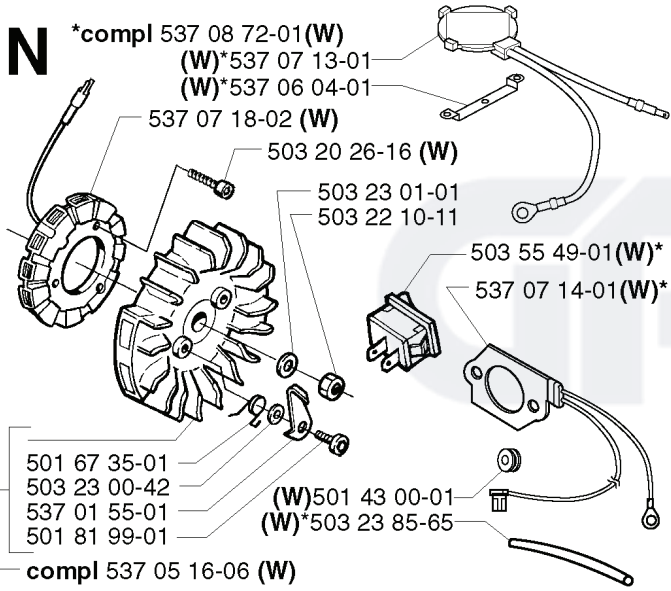

**F** \*compl 503 74 87-02

---

REF.	PART NO.	DESCRIPTION	REMARK	QTY.	KIT
503 74 87-02	503748702	CRANKSHAFT ASSY		1	
503 74 44-01	503744401	CLUTCH ASSY		1	
503 77 91-01	503779101	SLEEVE		1	
503 26 30-19	503263019	O-RING		1	
738 22 02-25	738220225	BALL BEARING		1	
503 25 56-01	503255601	NEEDLE BEARING		1	

**L**

**M**

---

REF.	PART NO.	DESCRIPTION	REMARK	QTY.	KIT
503 80 69-01	503806901	HANDLE		1	
503 21 05-22	503210522	SCREW IHSCCT		1	
503 21 49-16	503214916	SCREW IHSCFT		1	
503 63 45-02	503634502	COVER		1	
503 63 75-03	503637503	ANTIVIBRATION ELEMENT	HARD	1	
503 63 75-02	503637502	ANTIVIBRATION ELEMENT	STD	1	
537 01 72-01	537017201	SPIKE		1	
503 80 30-01	503803001	HANDLE		1	

REF.	PART NO.	DESCRIPTION	REMARK	QTY.	KIT
5018024-03	501802403	STATOR ASSY	W	1	
5370872-01	537087201	KIT	W	1	
5370713-01	537071301	THERMOSTAT ASSY	W	1	
5370604-01	537060401	RETAINER	W	1	
5730718-02	573071802		W	1	
5016735-01	501673501	SPRING		1	
5370516-04	537051604	FLYWHEEL ASSY	W	1	
5032300-42	503230042	WASHER		1	
5370155-01	537015501	STARTER PAWL		1	
5018199-01	501819901	SCREW		1	
5370516-06	537051606	FLYWHEEL ASSY	W	1	
5032385-65	503238565	SHRINKAGE HOSE	W	1	
5036402-01	503640201	SWITCH	W	1	
5014300-01	501430001	CABLE GROMMET	W	1	
5370159-01	537015901	KIT	W	1	
5370714-01	537071401	FOIL ELEMENT	W	1	
5035549-01	503554901	SWITCH	W	1	
5032210-11	503221011	HEXAGON NUT		1	
5032301-01	503230101	WASHER		1	
5032026-16	503202616	SCREW IHSCM	W	1	