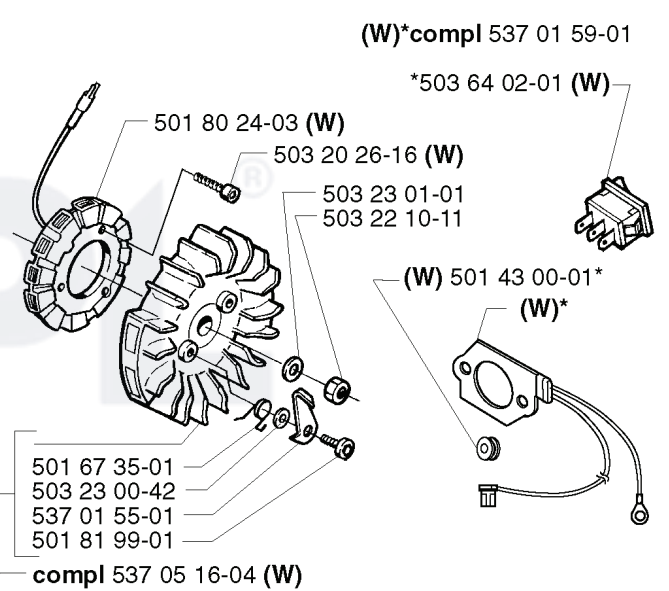

**F** \*compl 503 74 87-02

---

REF.	PART NO.	DESCRIPTION	REMARK	QTY.	KIT
503 74 87-02	503748702	CRANKSHAFT ASSY		1	
503 74 44-01	503744401	CLUTCH ASSY		1	
503 77 91-01	503779101	SLEEVE		1	
503 26 30-19	503263019	O-RING		1	
738 22 02-25	738220225	BALL BEARING		1	
503 25 56-01	503255601	NEEDLE BEARING		1	

**L**

**M**

---

REF.	PART NO.	DESCRIPTION	REMARK	QTY.	KIT
503 80 69-01	503806901	HANDLE		1	
503 21 05-22	503210522	SCREW IHSCCT		1	
503 21 49-16	503214916	SCREW IHSCFT		1	
503 63 45-02	503634502	COVER		1	
503 63 75-03	503637503	ANTIVIBRATION ELEMENT	HARD	1	
503 63 75-02	503637502	ANTIVIBRATION ELEMENT	STD	1	
537 01 72-01	537017201	SPIKE		1	
503 80 30-01	503803001	HANDLE		1	

REF.	PART NO.	DESCRIPTION	REMARK	QTY.	KIT
5018024-03	501802403	STATOR ASSY	W	1	
5370872-01	537087201	KIT	W	1	
5370713-01	537071301	THERMOSTAT ASSY	W	1	
5370604-01	537060401	RETAINER	W	1	
5730718-02	573071802		W	1	
5016735-01	501673501	SPRING		1	
5370516-04	537051604	FLYWHEEL ASSY	W	1	
5032300-42	503230042	WASHER		1	
5370155-01	537015501	STARTER PAWL		1	
5018199-01	501819901	SCREW		1	
5370516-06	537051606	FLYWHEEL ASSY	W	1	
5032385-65	503238565	SHRINKAGE HOSE	W	1	
5036402-01	503640201	SWITCH	W	1	
5014300-01	501430001	CABLE GROMMET	W	1	
5370159-01	537015901	KIT	W	1	
5370714-01	537071401	FOIL ELEMENT	W	1	
5035549-01	503554901	SWITCH	W	1	
5032210-11	503221011	HEXAGON NUT		1	
5032301-01	503230101	WASHER		1	
5032026-16	503202616	SCREW IHSCM	W	1	