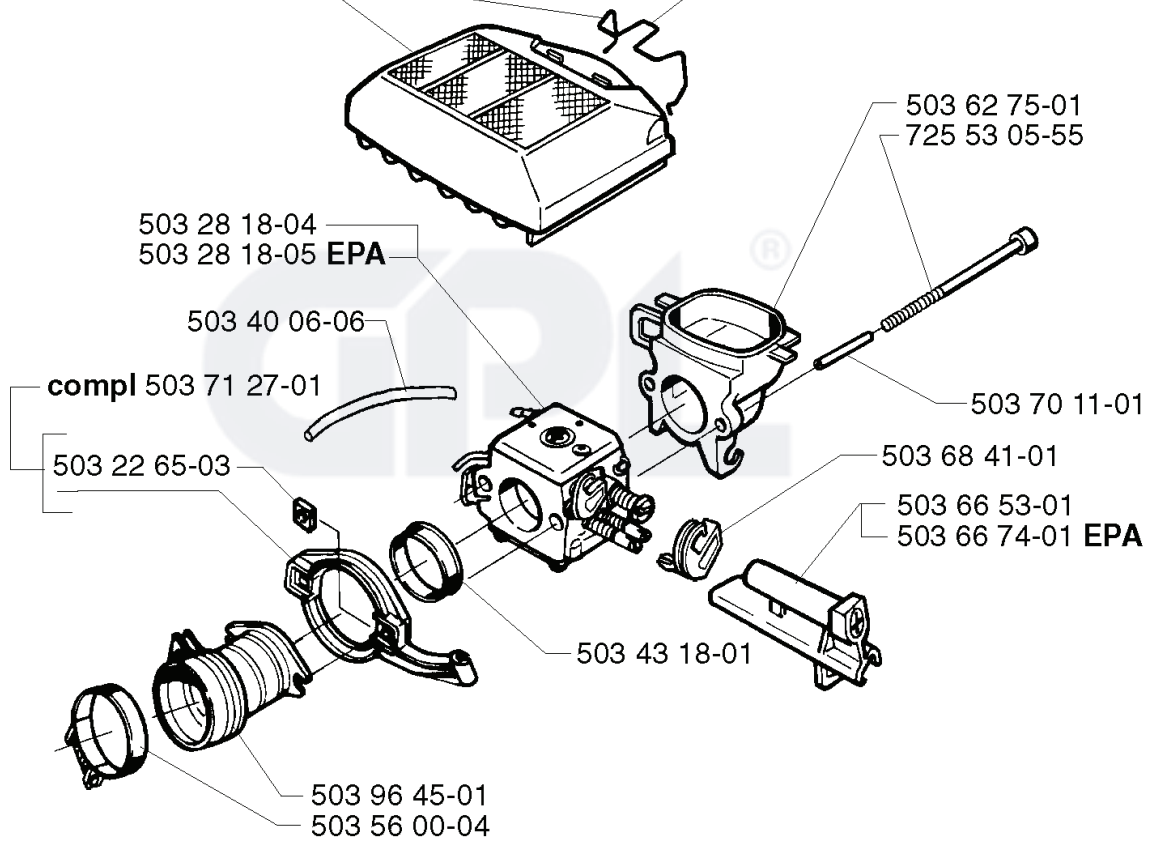

---

REF.	PART NO.	DESCRIPTION	REMARK	QTY.	KIT
501 46 84-01	501468401	SPRING		1	
501 46 85-01	501468501	BALL		1	
502 25 47-01	502254701	DIAPHRAGM PUMP	503 64 78-01 SET OF GASKETS	1	
501 66 69-01	501666901	GASKET	503 64 78-01 SET OF GASKETS	1	
503 79 98-01	503799801	COVER		1	
501 46 69-01	501466901	SCREW		1	

503 70 11-01

503 68 41-01

503 66 53-01  
503 66 74-01 EPA

503 43 18-01

503 96 45-01  
503 56 00-04

REF.	PART NO.	DESCRIPTION	REMARK	QTY.	KIT
503 81 45-01	503814501	AIR FILTER ASSY	80	1	
503 81 45-02	503814502	AIR FILTER ASSY	44	1	
503 81 45-03	503814503	AIR FILTER ASSY	FELT	1	
503 28 18-04	503281804	CARBURETTOR		1	
503 28 18-05	503281805	CARBURETTOR	EPA	1	
503 40 06-06	503400606	IMPULSE HOSE		1	
503 71 27-01	503712701	FLANGE		1	
503 22 65-03	503226503	SQUARE NUT		1	
503 96 45-01	503964501	INLET PIPE		1	
503 56 00-04	503560004	HOSE CLAMP		1	
503 43 18-01	503431801	SUPPORT SLEEVE		1	
503 66 74-01	503667401	GUIDE BUSHING	EPA	1	
503 66 53-01	503665301	GUIDE BUSHING		1	
503 68 41-01	503684101	LEVER		1	
503 70 11-01	503701101	TUBE		1	
725 53 05-55	725530555	SCREW IHSCM		1	
503 62 75-01	503627501	FILTER HOLDER		1	
503 73 54-01	503735401	CLAMP		1	