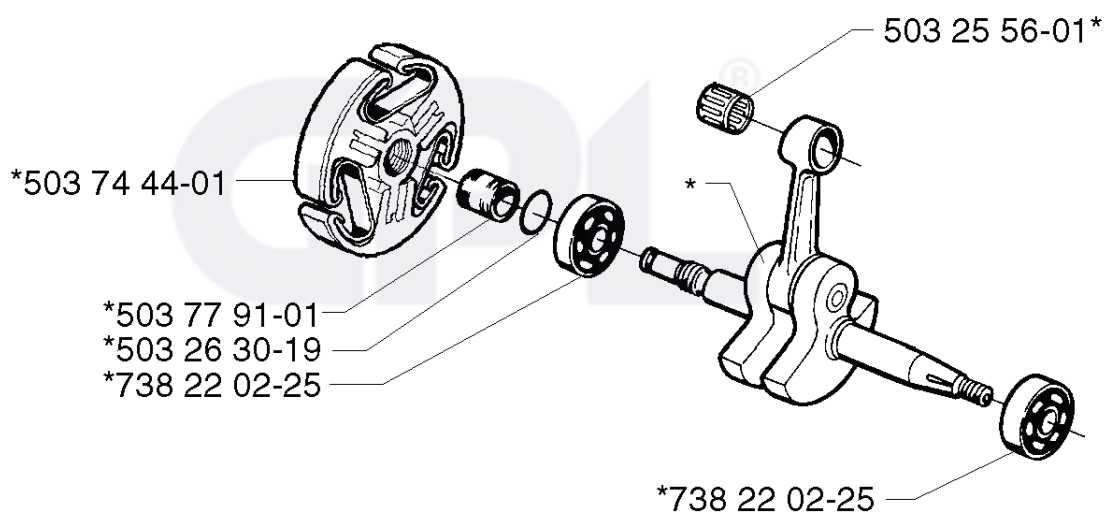

503 70 11-01

503 68 41-01

503 66 53-01  
503 66 74-01 EPA

503 43 18-01

503 96 45-01  
503 56 00-04

REF.	PART NO.	DESCRIPTION	REMARK	QTY.	KIT
503 81 45-01	503814501	AIR FILTER ASSY	80	1	
503 81 45-02	503814502	AIR FILTER ASSY	44	1	
503 81 45-03	503814503	AIR FILTER ASSY	FELT	1	
503 28 18-04	503281804	CARBURETTOR		1	
503 28 18-05	503281805	CARBURETTOR	EPA	1	
503 40 06-06	503400606	IMPULSE HOSE		1	
503 71 27-01	503712701	FLANGE		1	
503 22 65-03	503226503	SQUARE NUT		1	
503 96 45-01	503964501	INLET PIPE		1	
503 56 00-04	503560004	HOSE CLAMP		1	
503 43 18-01	503431801	SUPPORT SLEEVE		1	
503 66 74-01	503667401	GUIDE BUSHING	EPA	1	
503 66 53-01	503665301	GUIDE BUSHING		1	
503 68 41-01	503684101	LEVER		1	
503 70 11-01	503701101	TUBE		1	
725 53 05-55	725530555	SCREW IHSCM		1	
503 62 75-01	503627501	FILTER HOLDER		1	
503 73 54-01	503735401	CLAMP		1	

**D** \*compl 503 70 08-06

---

REF.	PART NO.	DESCRIPTION	REMARK	QTY.	KIT
503 70 08-06	503700806	CYLINDER COVER ASSY		1	
503 69 60-01	503696001	FILTER COVER		1	
503 20 34-25	503203425	SCREW CCRPANMO		3	
503 69 91-02	503699102	SNAP LOCKING		2	

**P** \*compl 503 69 28-71

REF.	PART NO.	DESCRIPTION	REMARK	QTY.	KIT
503 69 28-71	503692871	STARTER ASSY		1	
503 85 96-01	503859601	STARTER PULLEY		1	
503 78 72-01	503787201	RECOIL SPRING		1	
503 69 29-02	503692902	STARTER HOUSING		1	
503 20 34-19	503203419	SCREW CCRPANMO		4	
537 08 67-01	537086701	BUSHING		1	
501 63 06-01	501630601	SLEEVE		1	
504 65 42-03	504654203	STARTER HANDLE		1	
501 20 15-02	501201502	STARTER ROPE		1	
503 23 43-02	503234302	WASHER		1	
503 21 49-16	503214916	SCREW IHSCFT		1	
503 62 83-01	503628301	AIR CONDUCTOR		1	

**F** \*compl 503 74 87-02

---

REF.	PART NO.	DESCRIPTION	REMARK	QTY.	KIT
503 74 87-02	503748702	CRANKSHAFT ASSY		1	
503 74 44-01	503744401	CLUTCH ASSY		1	
503 77 91-01	503779101	SLEEVE		1	
503 26 30-19	503263019	O-RING		1	
738 22 02-25	738220225	BALL BEARING		1	
503 25 56-01	503255601	NEEDLE BEARING		1	