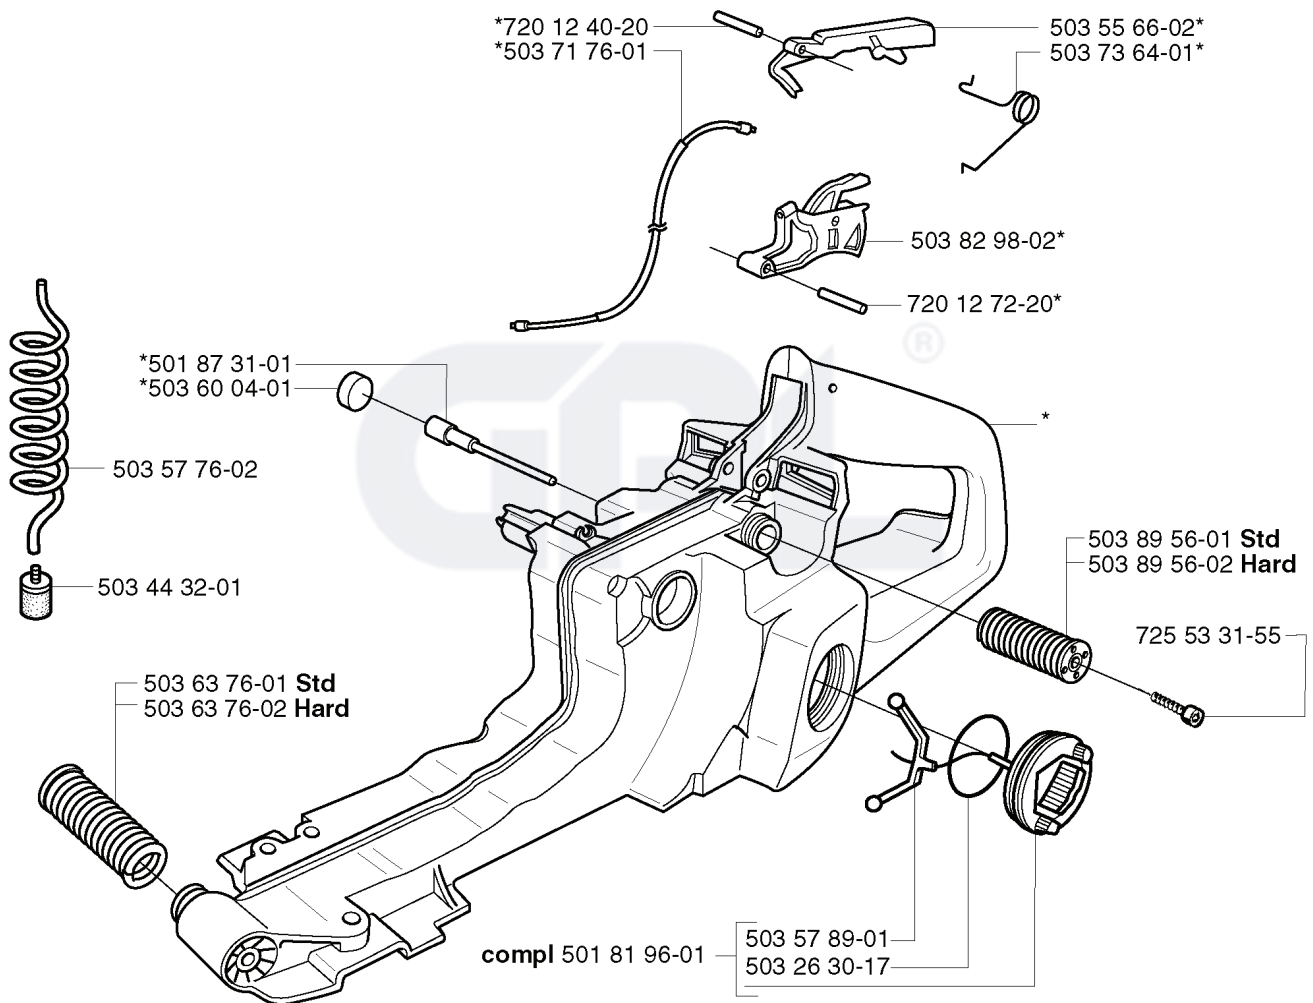

K *compl 503 71 91-71