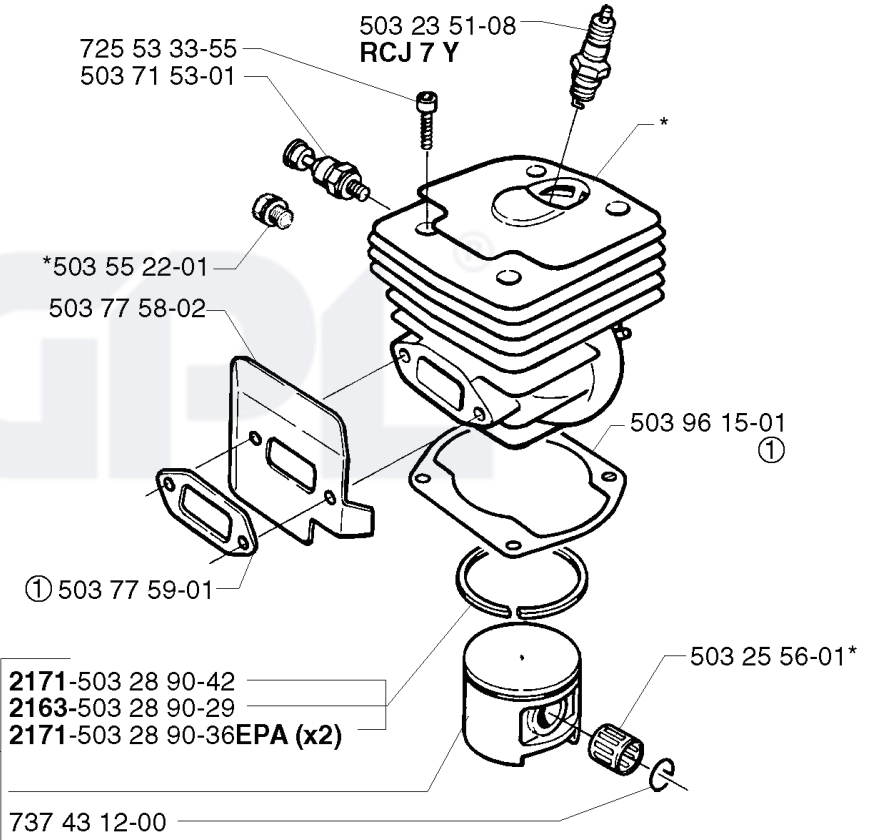

E *compl 503 62 64-73 **2171**
*compl 503 96 52-71 **2163**
*compl 503 93 93-72 **2171 EPA**

*compl 503 69 12-71 - **2171**
*compl 503 69 14-71 - **2163**
*compl 503 93 92-71 - **2171 EPA**