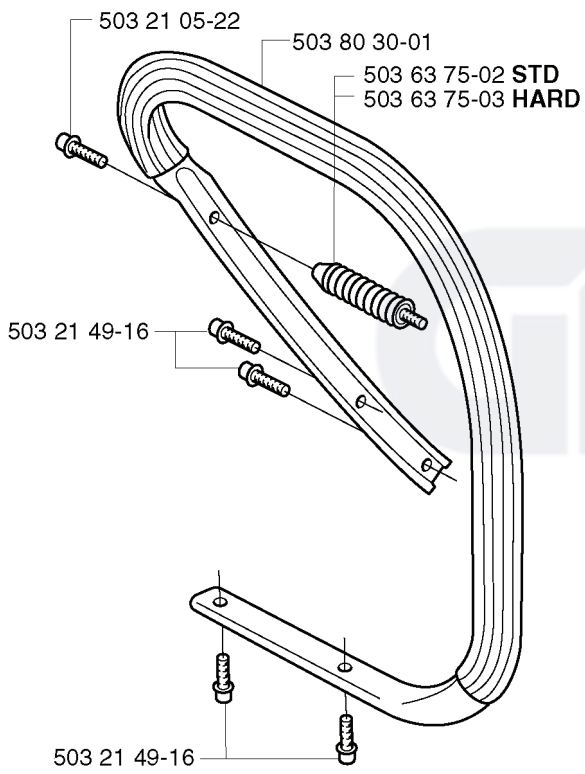

**P** \*compl 503 69 28-71

REF.	PART NO.	DESCRIPTION	REMARK	QTY.	KIT
503 69 28-71	503692871	STARTER ASSY		1	
503 85 96-01	503859601	STARTER PULLEY		1	
503 78 72-01	503787201	RECOIL SPRING		1	
503 69 29-02	503692902	STARTER HOUSING		1	
503 20 34-19	503203419	SCREW CCRPANMO		4	
537 08 67-01	537086701	BUSHING		1	
501 63 06-01	501630601	SLEEVE		1	
504 65 42-03	504654203	STARTER HANDLE		1	
501 20 15-02	501201502	STARTER ROPE		1	
503 23 43-02	503234302	WASHER		1	
503 21 49-16	503214916	SCREW IHSCFT		1	
503 62 83-01	503628301	AIR CONDUCTOR		1	

**F** \*compl 503 74 87-02

---

REF.	PART NO.	DESCRIPTION	REMARK	QTY.	KIT
503 74 87-02	503748702	CRANKSHAFT ASSY		1	
503 74 44-01	503744401	CLUTCH ASSY		1	
503 77 91-01	503779101	SLEEVE		1	
503 26 30-19	503263019	O-RING		1	
738 22 02-25	738220225	BALL BEARING		1	
503 25 56-01	503255601	NEEDLE BEARING		1	

**L**

**M**

---

REF.	PART NO.	DESCRIPTION	REMARK	QTY.	KIT
503 80 69-01	503806901	HANDLE		1	
503 21 05-22	503210522	SCREW IHSCCT		1	
503 21 49-16	503214916	SCREW IHSCFT		1	
503 63 45-02	503634502	COVER		1	
503 63 75-03	503637503	ANTIVIBRATION ELEMENT	HARD	1	
503 63 75-02	503637502	ANTIVIBRATION ELEMENT	STD	1	
537 01 72-01	537017201	SPIKE		1	
503 80 30-01	503803001	HANDLE		1	

REF.	PART NO.	DESCRIPTION	REMARK	QTY.	KIT
5018024-03	501802403	STATOR ASSY	W	1	
5370872-01	537087201	KIT	W	1	
5370713-01	537071301	THERMOSTAT ASSY	W	1	
5370604-01	537060401	RETAINER	W	1	
5730718-02	573071802		W	1	
5016735-01	501673501	SPRING		1	
5370516-04	537051604	FLYWHEEL ASSY	W	1	
5032300-42	503230042	WASHER		1	
5370155-01	537015501	STARTER PAWL		1	
5018199-01	501819901	SCREW		1	
5370516-06	537051606	FLYWHEEL ASSY	W	1	
5032385-65	503238565	SHRINKAGE HOSE	W	1	
5036402-01	503640201	SWITCH	W	1	
5014300-01	501430001	CABLE GROMMET	W	1	
5370159-01	537015901	KIT	W	1	
5370714-01	537071401	FOIL ELEMENT	W	1	
5035549-01	503554901	SWITCH	W	1	
5032210-11	503221011	HEXAGON NUT		1	
5032301-01	503230101	WASHER		1	
5032026-16	503202616	SCREW IHSCM	W	1	