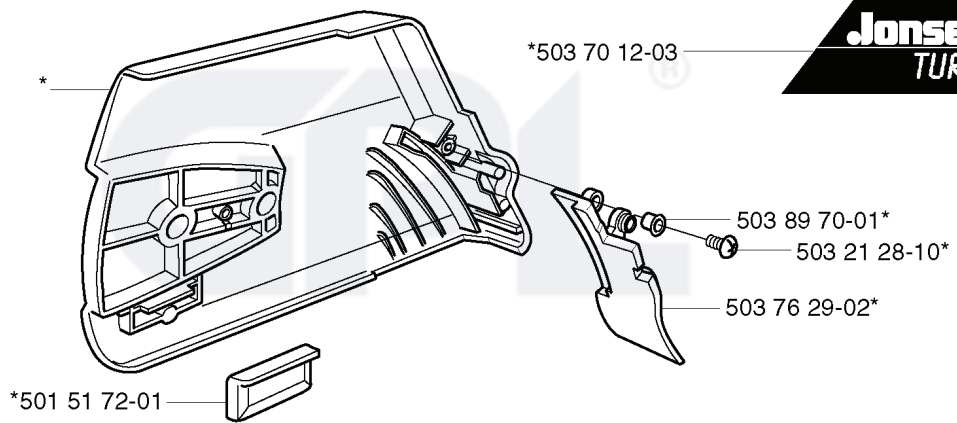

**B** \*compl 503 73 51-01 2163

---

REF.	PART NO.	DESCRIPTION	REMARK	QTY.	KIT
5037351-01	503735101	CLUTCH COVER ASSY	2163	1	
5015172-01	501517201	CHAIN GUIDE		1	
5037629-02	503762902	CHIP GUARD		1	
5032128-10	503212810	SCREW CCRPANT		1	
5038970-01	503897001	SLEEVE		1	
5037012-03	503701203	LABEL		1	