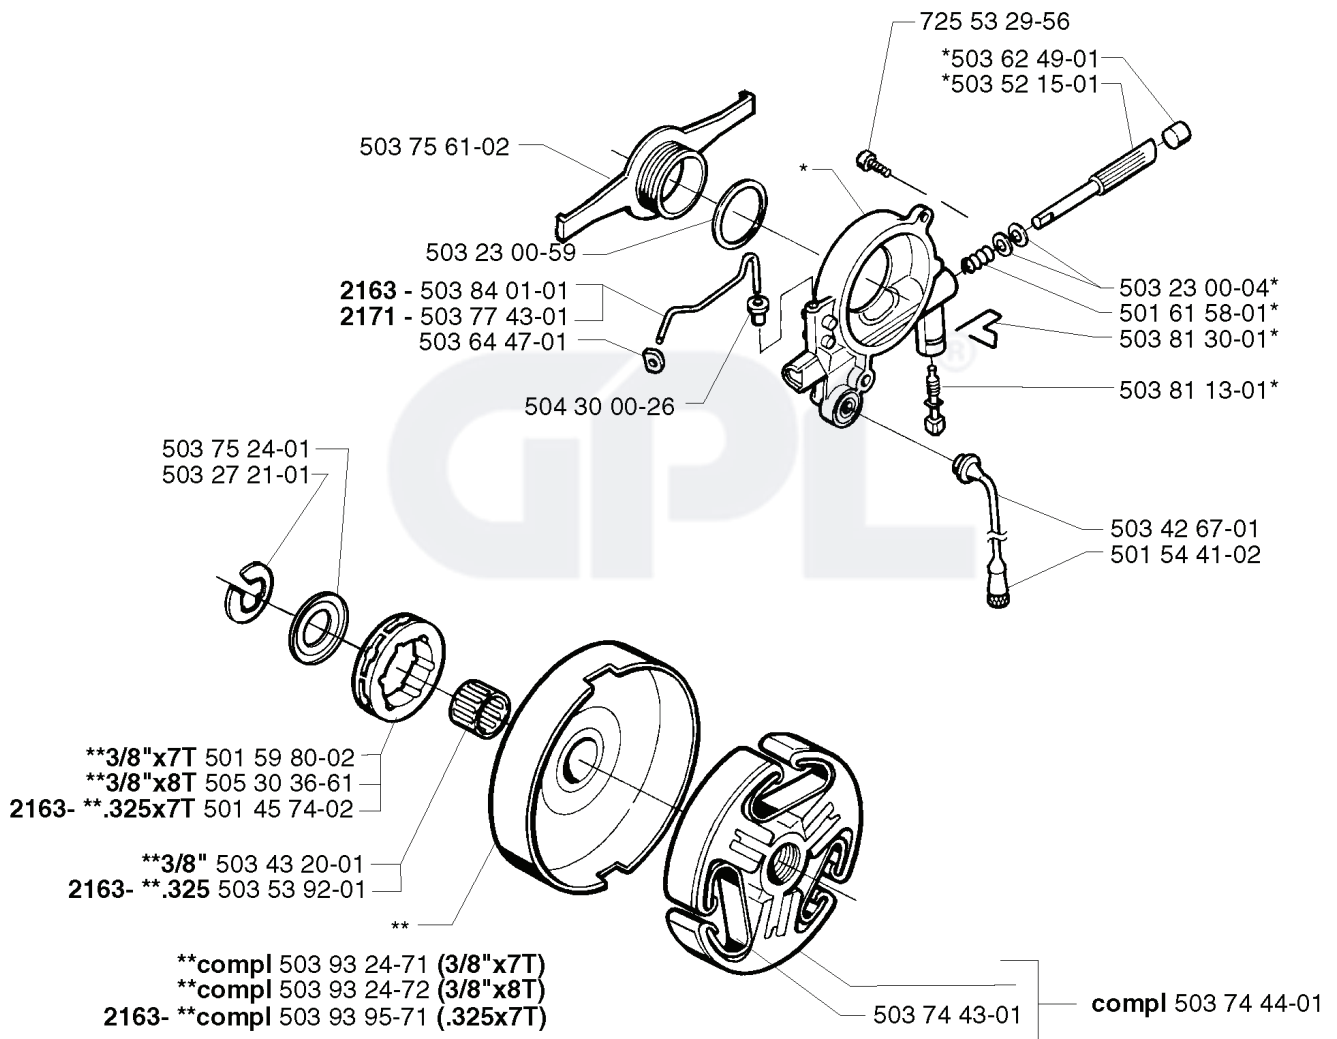

CS2171, EPA, 2003-05

---

**SPARE PARTS LIST**

**G** \*compl 503 76 52-01 FG  
\*compl 503 76 54-02 DF

REF.	PART NO.	DESCRIPTION	REMARK	QTY.	KIT
503 76 52-01	503765201	MUFFLER ASSY	FG	1	
503 76 54-02	503765402	MUFFLER ASSY	DF	1	
725 53 70-55	725537055	SCREW IHSCM		1	
503 76 65-03	503766503	BRACKET		1	
503 20 02-16	503200216	SCREW IHSCFM		1	
503 20 06-08	503200608	SCREW IHSCFM		1	
503 76 53-02	503765302	MUFFLER ASSY	JUNGLE	1	
503 76 53-01	503765301	MUFFLER ASSY	STD	1	
503 76 64-02	503766402	SPARK ARRESTER SCREEN		1	
724 12 87-59	724128759	SCREW CRPANM		1	

**C** \*compl 503 52 13-01

REF.	PART NO.	DESCRIPTION	REMARK	QTY.	KIT
5035213-01	503521301	OIL PUMP ASSY		1	
5037561-02	503756102	GEAR WHEEL		1	
5032300-59	503230059	WASHER		1	
5038401-01	503840101	OIL PIPE	2163	1	
5037743-01	503774301	OIL PIPE	2171	1	
5036447-01	503644701	BUSHING		1	
5043000-26	504300026	SEALING		1	
5037524-01	503752401	WASHER		1	
5032721-01	503272101	E-CLIP		1	
5015980-02	501598002	RIM	**3/8X7T	1	
5053036-61	505303661	RIM	**3/8X8T	1	
5014574-02	501457402	RIM	2163.325X7T	1	
5034320-01	503432001	NEEDLE HOLDER	**3/8	1	
5035392-01	503539201	NEEDLE BEARING	2163.325	1	
5039324-71	503932471	CLUTCH DRUM	3/8X7T	1	
5039324-72	503932472	CLUTCH DRUM	3/8X8T	1	
5039395-71	503939571	CLUTCH DRUM	2163.325X7T	1	
5037443-01	503744301	CLUTCH SPRING		1	
5037444-01	503744401	CLUTCH ASSY		1	
5015441-02	501544102	OIL SCREEN		1	
5034267-01	503426701	OIL HOSE		1	
5038113-01	503811301	SCREW		1	
5038130-01	503813001	SPRING		1	
5016158-01	501615801	SPRING		1	
5032300-04	503230004	WASHER		1	
5035215-01	503521501	PUMP PISTON		1	
5036249-01	503624901	SEALING PLUG		1	
7255329-56	725532956	SCREW IHSCM		1	