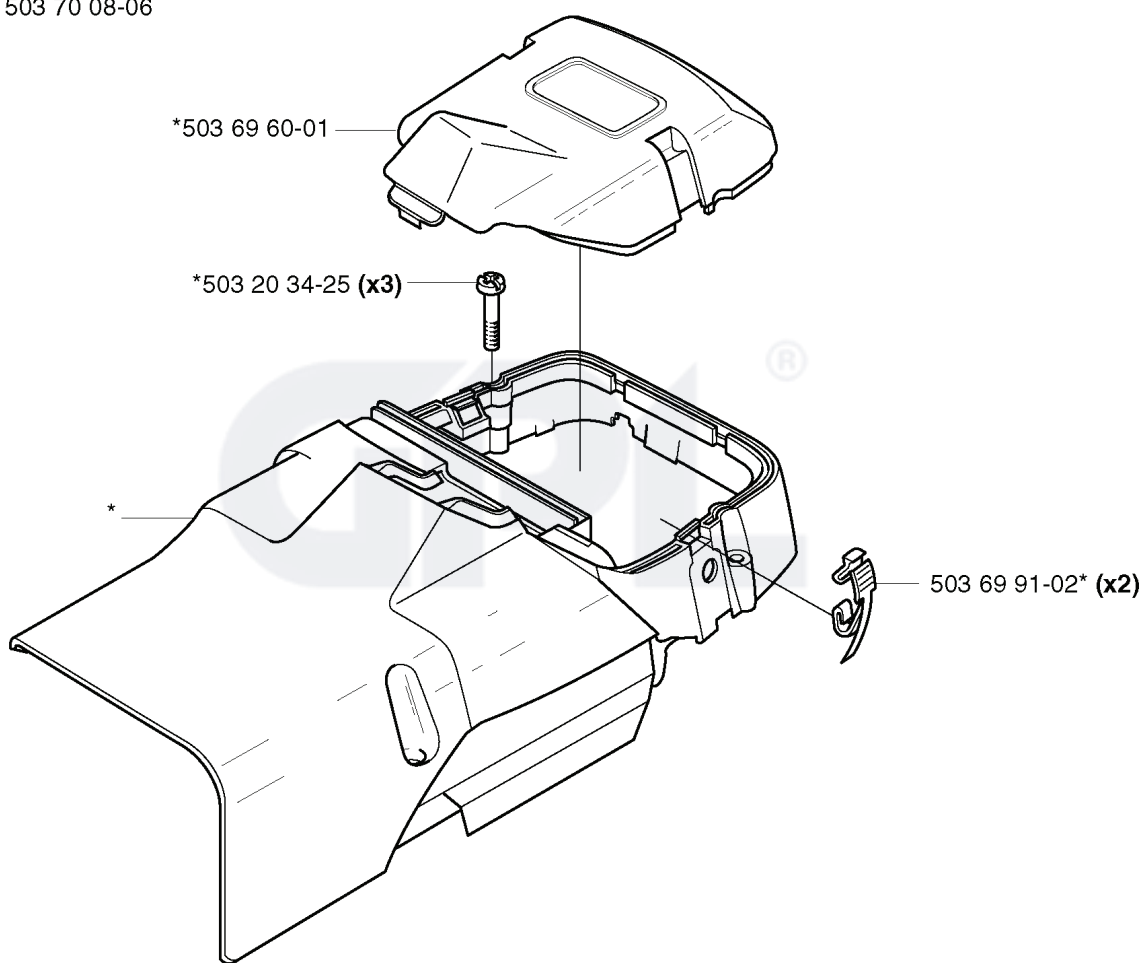

D *compl 503 70 08-06