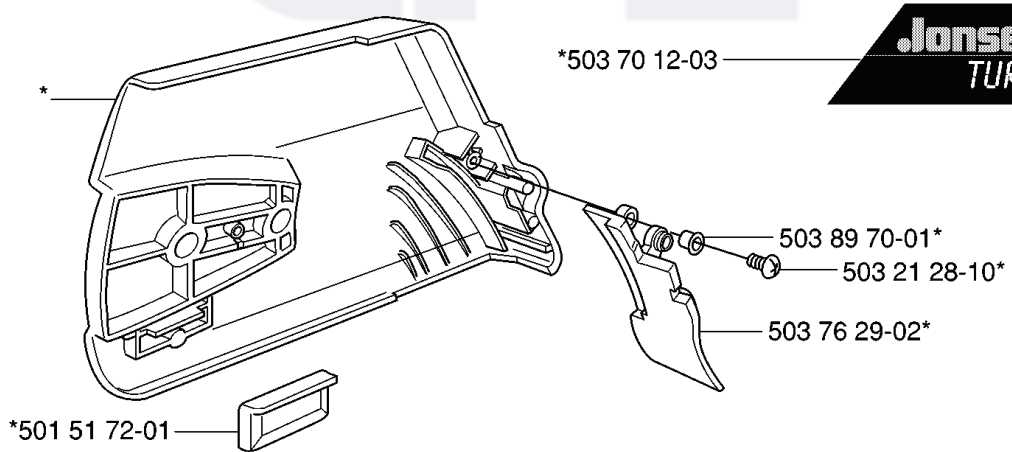

B *compl 503 73 51-01 2163

GPL®