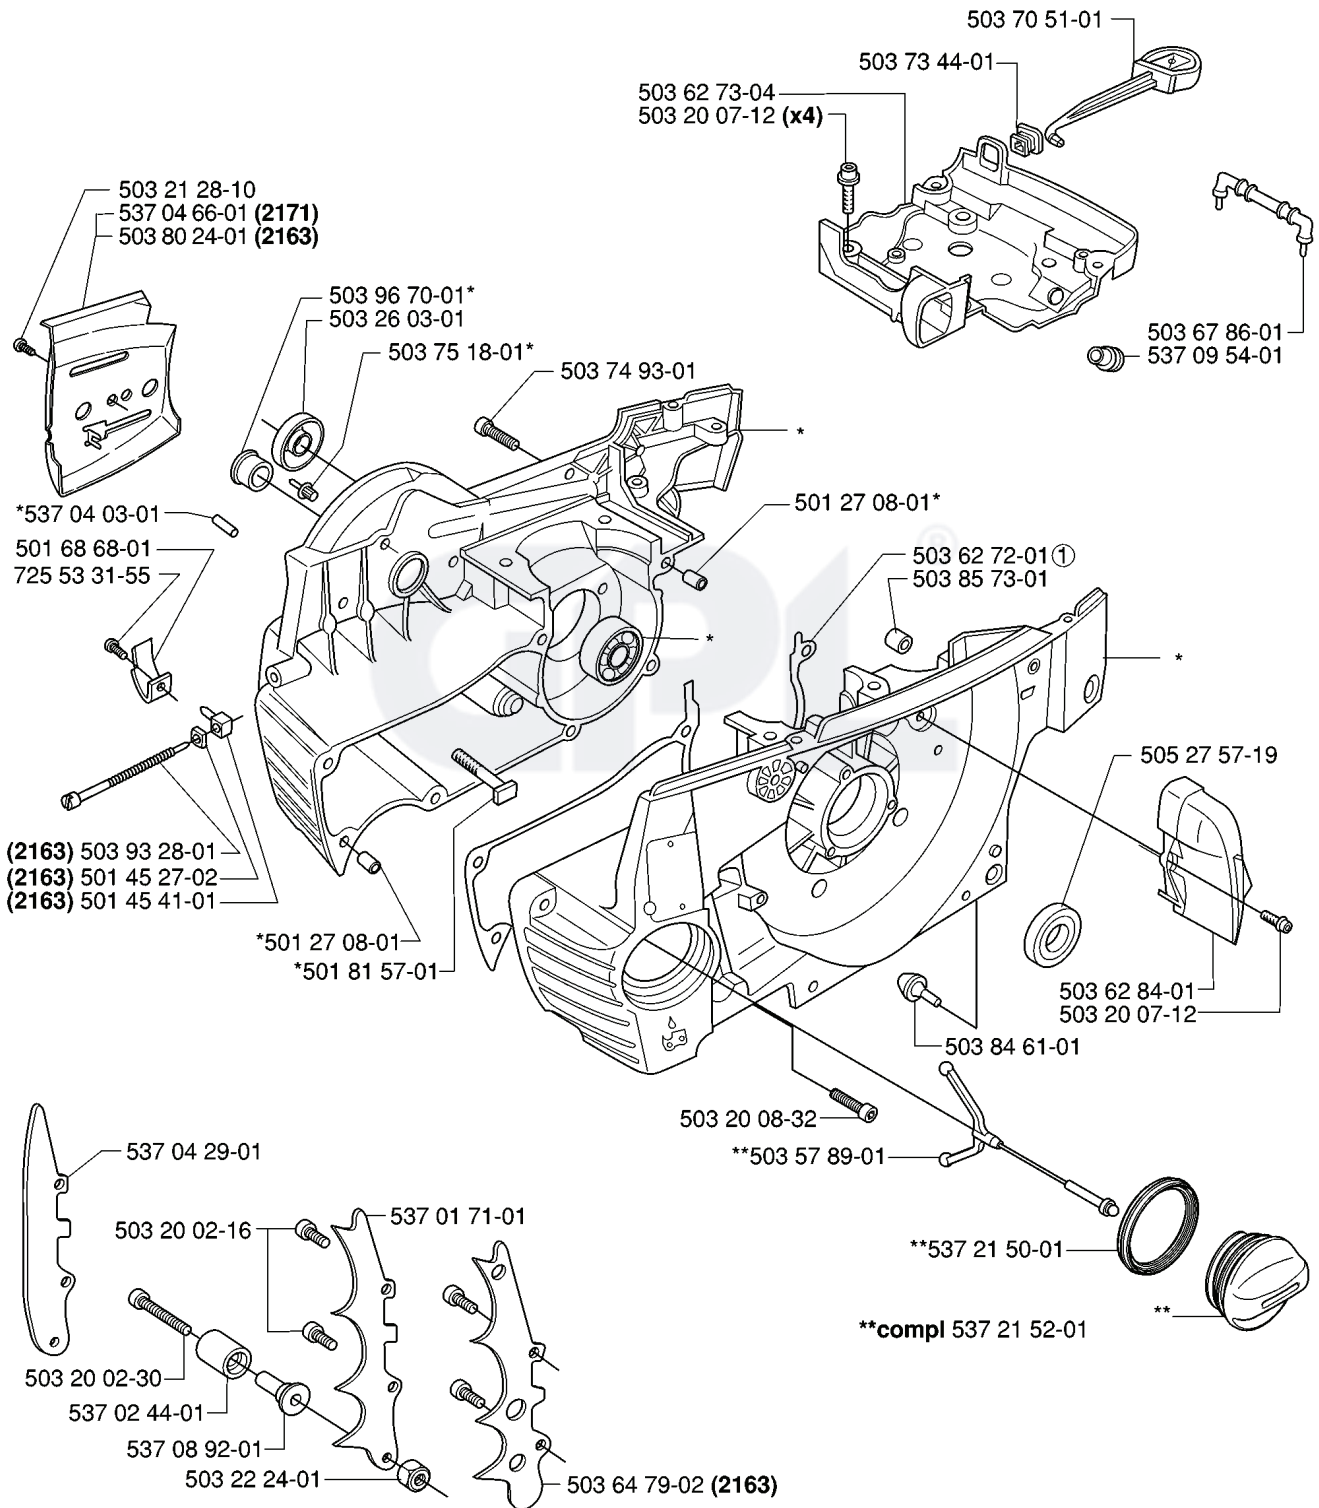

J

*compl 503 62 68-77 (2171)
*compl 503 63 79-75 (2163)