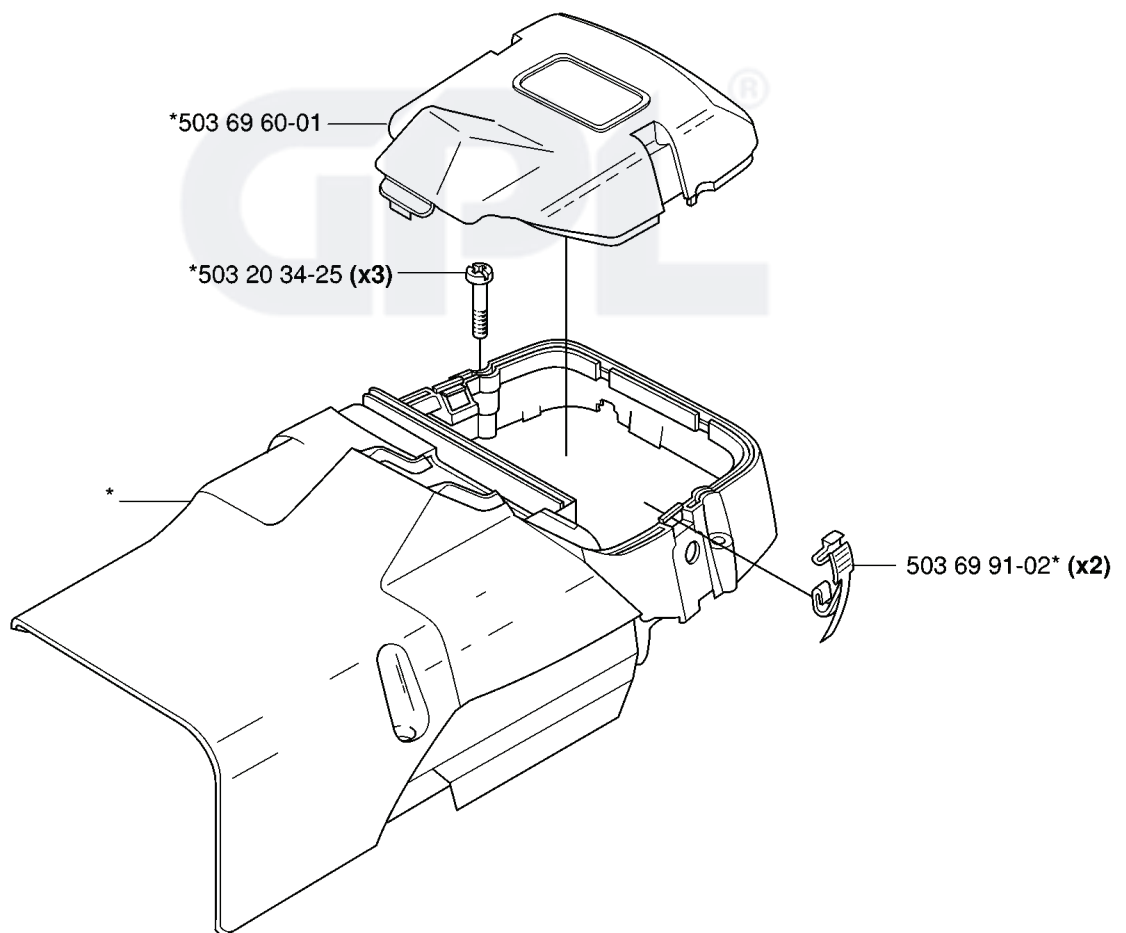

D *compl 503 70 08-06