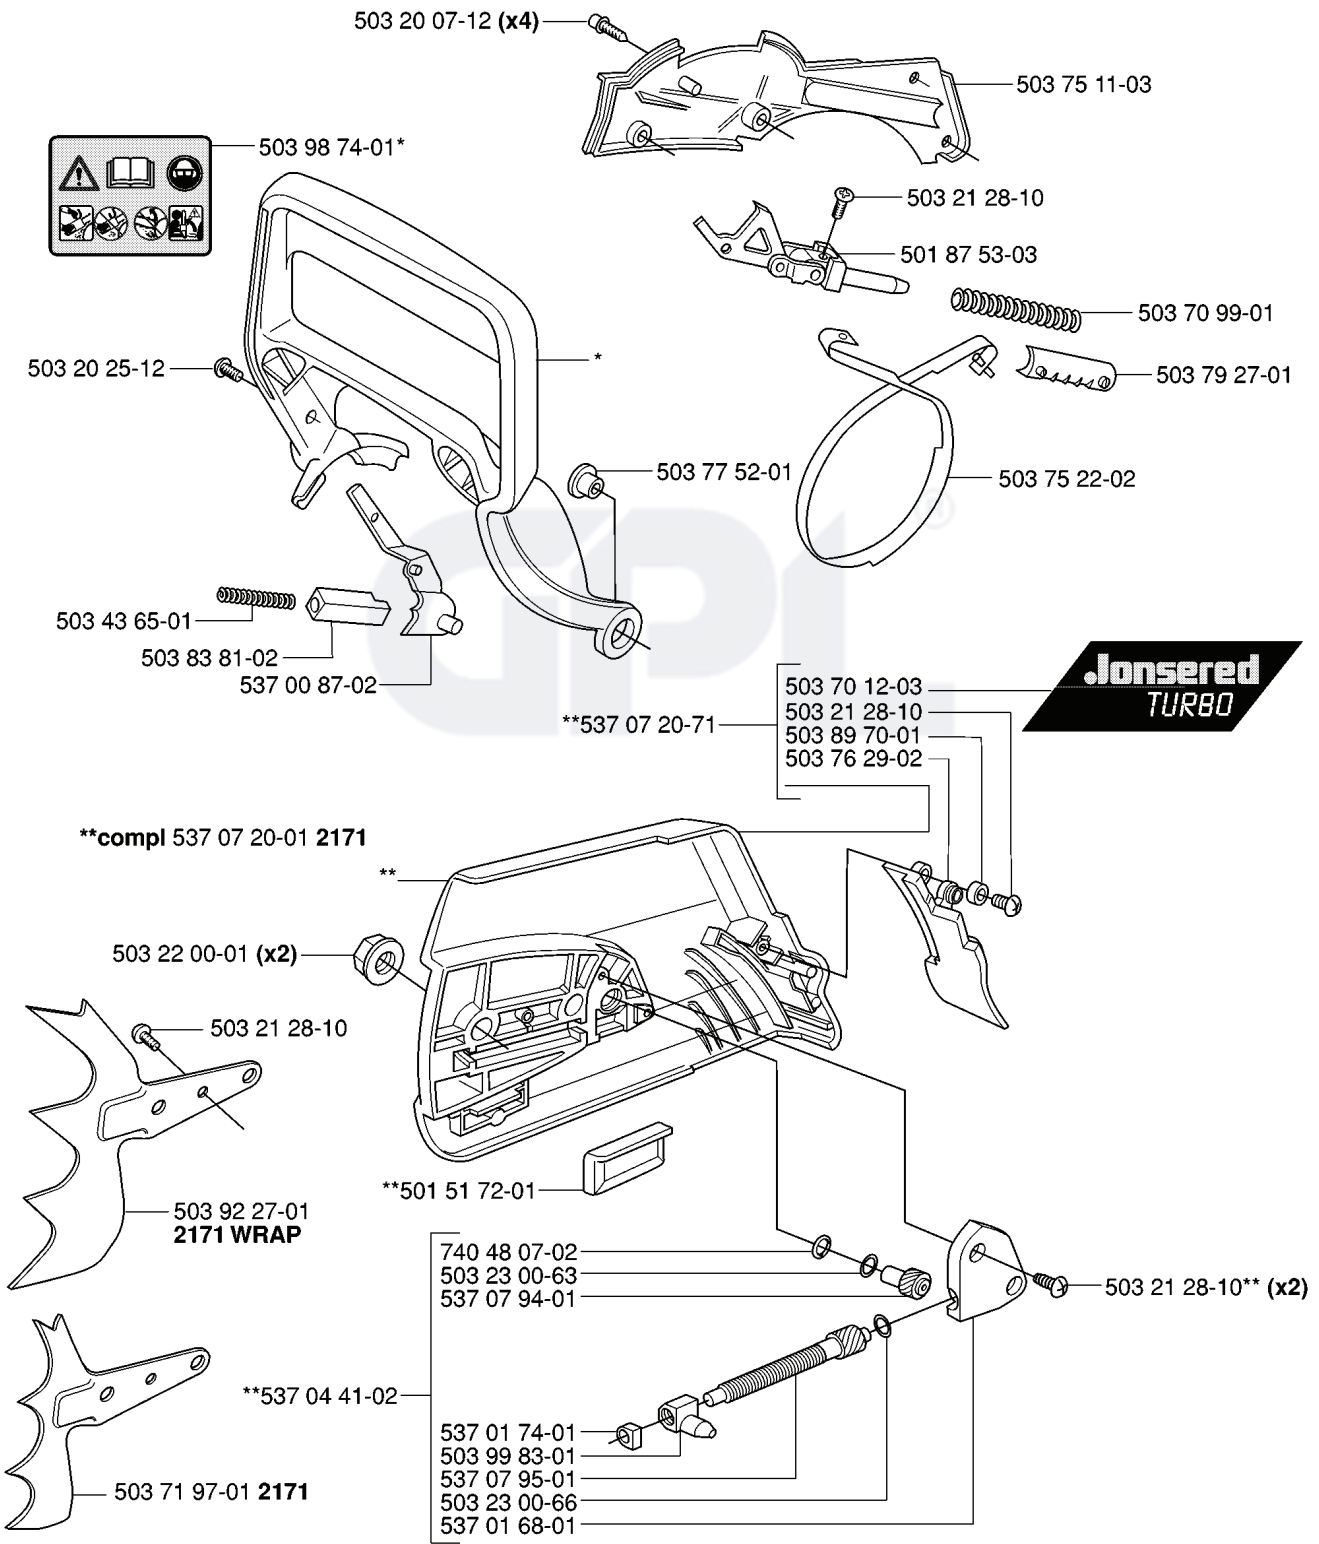

A *compl 503 71 93-04