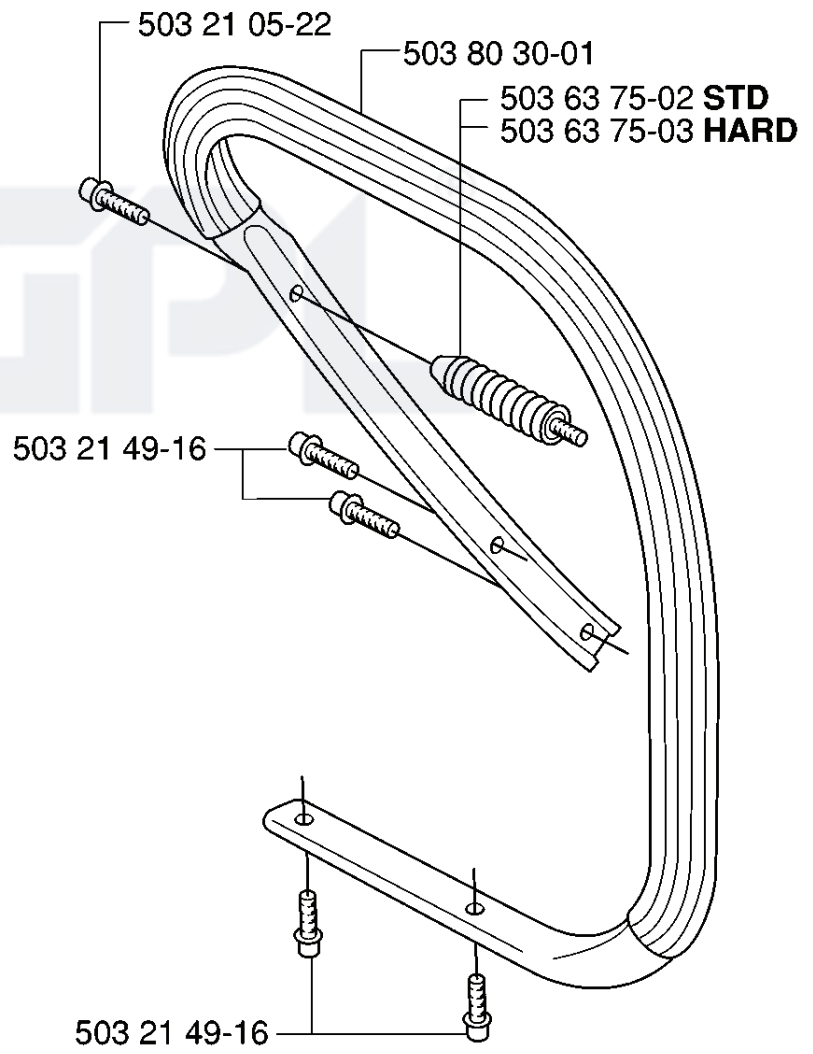

**K** \*compl 503 71 91-71

REF.	PART NO.	DESCRIPTION	REMARK	QTY.	KIT
503 71 91-71	503719171	FUEL TANK		1	
720 12 40-20	720124020	PARALLEL PIN		1	
503 71 76-01	503717601	THROTTLE CABLE ASSY		1	
537 09 93-01	537099301	CONNECTION BEND		1	
537 09 22-01	537092201	TANK VENT ASSY		1	
544 32 50-02	544325002	FUEL HOSE		1	
503 44 32-01	503443201	FUEL FILTER		1	
503 63 76-01	503637601	ANTIVIBRATION ELEMENT		1	
503 63 76-02	503637602	ANTIVIBRATION ELEMENT		1	
537 21 52-01	537215201	TANK CAP ASSY		1	
537 21 50-01	537215001	SEALING		1	
503 57 89-01	503578901	HOLDER		1	
725 53 31-55	725533155	SCREW IHSCM		1	
503 89 56-02	503895602	ANTIVIBRATION ELEMENT		1	
503 89 56-01	503895601	ANTIVIBRATION ELEMENT		1	
720 12 72-20	720127220	PARALLEL PIN		1	
503 82 98-02	503829802	THROTTLE TRIGGER		1	
503 73 64-01	503736401	SPRING		1	
503 55 66-02	503556602	THROTTLE LOCKOUT		1	

M

---

REF.	PART NO.	DESCRIPTION	REMARK	QTY.	KIT
503 80 69-01	503806901	HANDLE		1	
503 21 05-22	503210522	SCREW IHSC T		1	
503 21 49-16	503214916	SCREW IHSC FT		1	
503 63 45-02	503634502	COVER		1	
537 01 72-01	537017201	SPIKE		1	
503 63 75-02	503637502	ANTIVIBRATION ELEMENT		1	

L

---

REF.	PART NO.	DESCRIPTION	REMARK	QTY.	KIT
503 21 05- 22	503210522	SCREW IHSC T		1	
503 80 30- 01	503803001	HANDLE		1	
503 63 75- 02	503637502	ANTIVIBRATION ELEMENT		1	
503 63 75- 03	503637503	ANTIVIBRATION ELEMENT		1	
503 21 49- 16	503214916	SCREW IHSC FT		1	