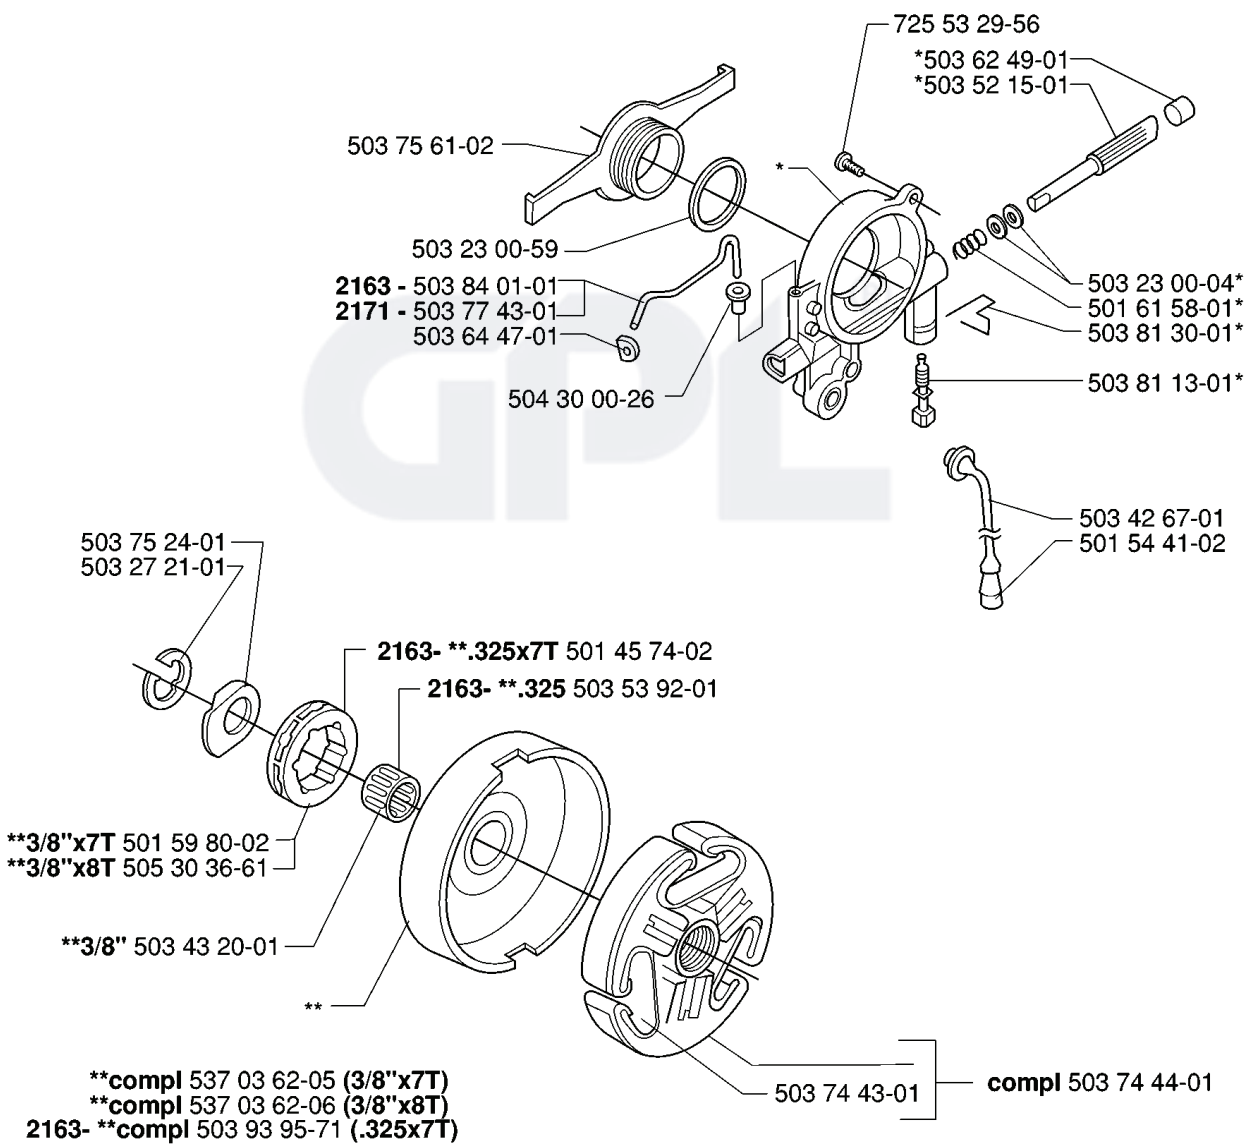

C *compl 503 52 13-03