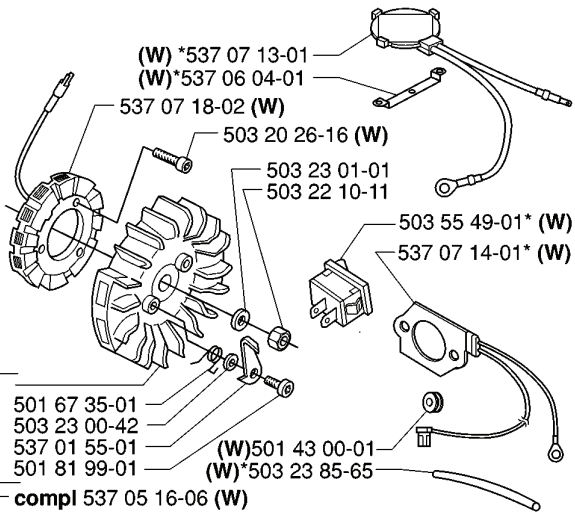

N *compl 537 08 72-01 (W)