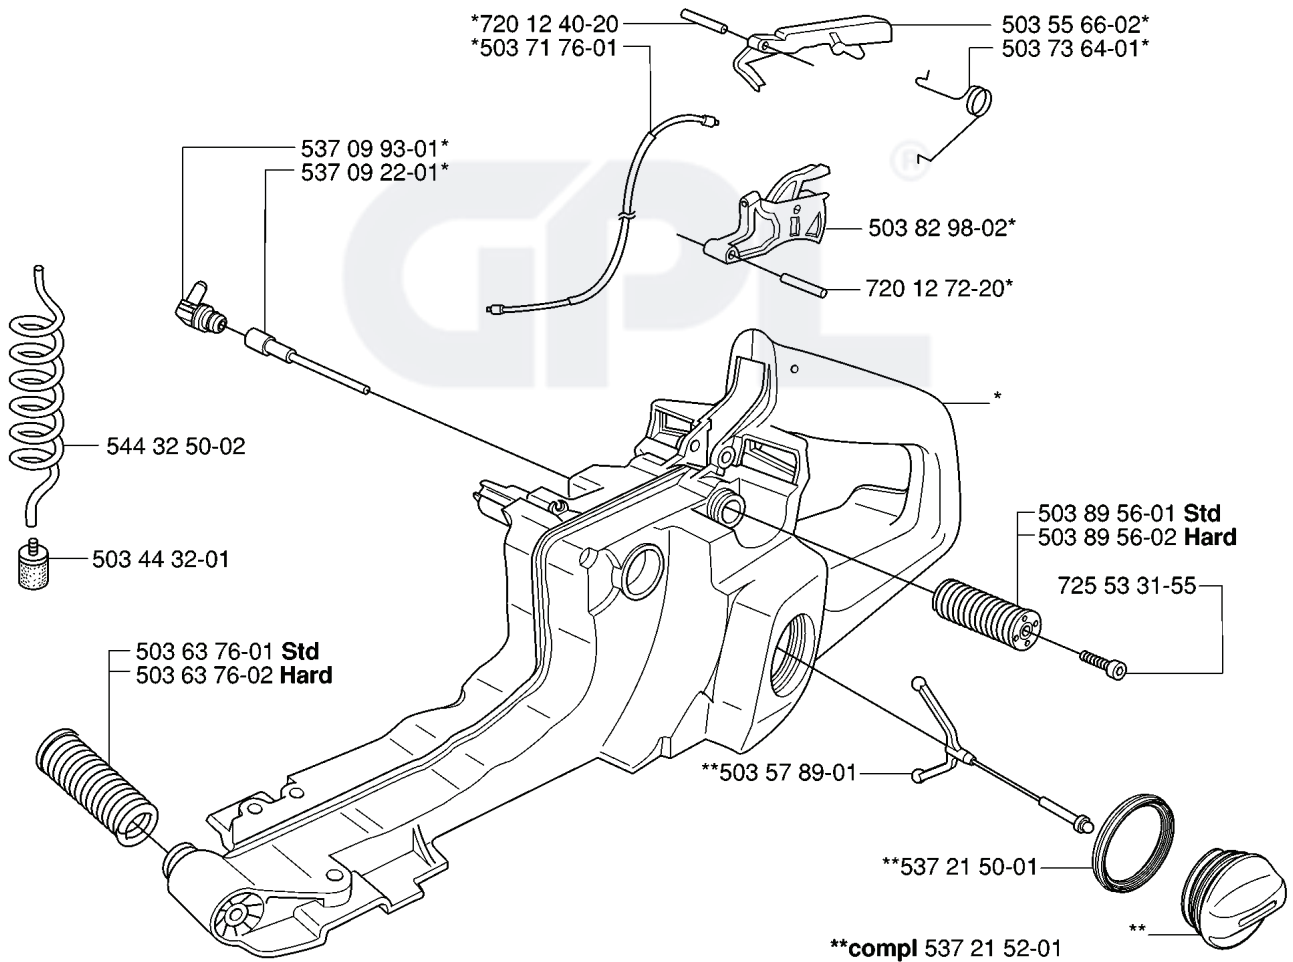

K *compl 503 71 91-71