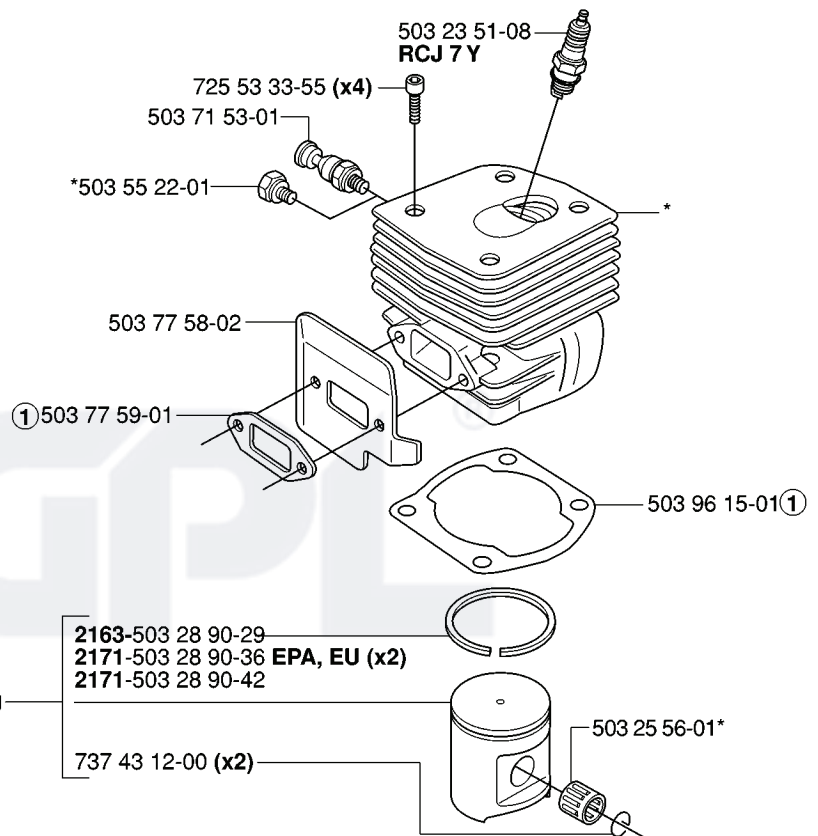

E *compl 503 62 64-73 2171
*compl 503 96 52-71 2163
*compl 503 93 93-72 2171 EPA, EU

① 503 64 72-01
Set of gaskets
Dichtungssatz
Jeu de joints
Juego de juntas
Packningssats