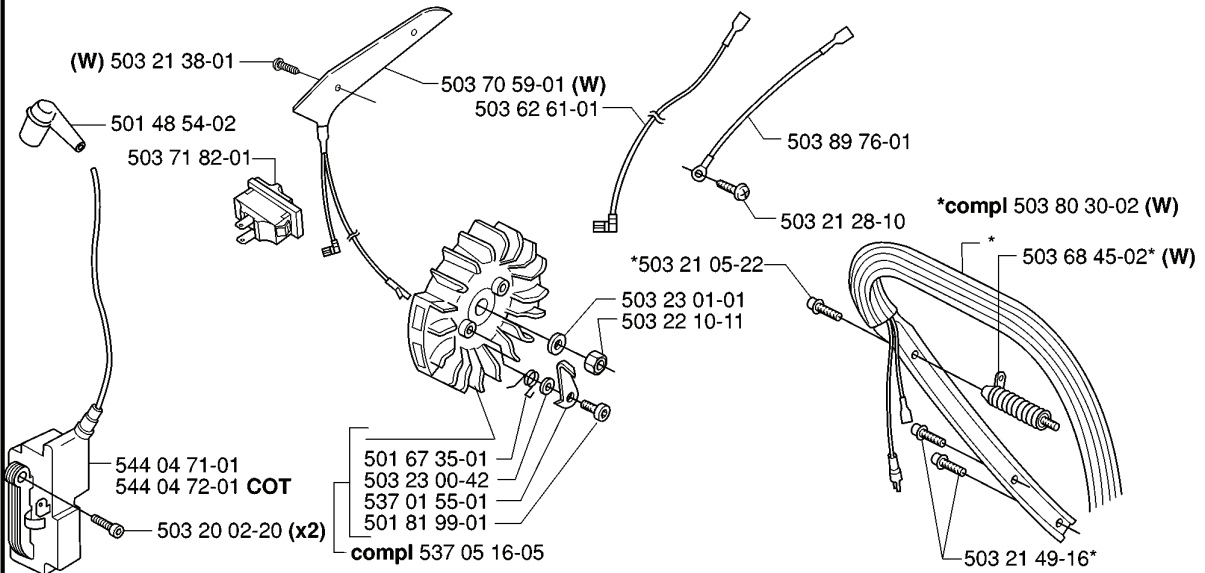

M

---

REF.	PART NO.	DESCRIPTION	REMARK	QTY.	KIT
503 80 69-01	503806901	HANDLE		1	
503 21 05-22	503210522	SCREW IHSC T		1	
503 21 49-16	503214916	SCREW IHSC FT		1	
503 63 45-02	503634502	COVER		1	
537 01 72-01	537017201	SPIKE		1	
503 63 75-02	503637502	ANTIVIBRATION ELEMENT		1	

L

---

REF.	PART NO.	DESCRIPTION	REMARK	QTY.	KIT
503 21 05- 22	503210522	SCREW IHSC T		1	
503 80 30- 01	503803001	HANDLE		1	
503 63 75- 02	503637502	ANTIVIBRATION ELEMENT		1	
503 63 75- 03	503637503	ANTIVIBRATION ELEMENT		1	
503 21 49- 16	503214916	SCREW IHSC FT		1	

**N** \*compl 537 08 72-01 (W)

\*compl 537 01 59-01 (W)

REF.	PART NO.	DESCRIPTION	REMARK	QTY.	KIT
537 08 72-01	537087201	KIT		1	
537 07 13-01	537071301	THERMOSTAT ASSY		1	
537 06 04-01	537060401	RETAINER		1	
537 07 18-02	537071802	STATOR ASSY		1	
503 20 26-16	503202616	SCREW IHSCM		1	
503 23 01-01	503230101	WASHER		1	
537 05 16-06	537051606	FLYWHEEL ASSY		1	
503 21 38-01	503213801	SCREW CRCSRT		1	
501 48 54-02	501485402	SPARK PLUG CAP		1	
503 71 82-01	503718201	SWITCH		1	
544 04 71-01	544047101	IGNITION MODULE		1	
544 04 72-01	544047201	IGNITION MODULE		1	
503 20 02-20	503200220	SCREW IHSCFM		2	
537 05 16-05	537051605	FLYWHEEL ASSY		1	
501 81 99-01	501819901	SCREW		1	
537 01 55-01	537015501	STARTER PAWL		1	
503 23 00-42	503230042	WASHER		1	
501 67 35-01	501673501	SPRING		1	
503 22 10-11	503221011	HEXAGON NUT		1	
503 21 05-22	503210522	SCREW IHSC T		1	
503 62 61-01	503626101	CABLE		1	
503 70 59-01	503705901	HEATING PLATE		1	
503 23 85-65	503238565	SHRINKAGE HOSE		1	
501 43 00-01	501430001	CABLE GROMMET		1	
537 07 14-01	537071401	FOIL ELEMENT		1	
503 55 49-01	503554901	SWITCH		1	
537 05 16-04	537051604	FLYWHEEL ASSY		1	
503 89 76-01	503897601	CABLE		1	
503 21 28-10	503212810	SCREW CCRPANT		1	
503 21 49-16	503214916	SCREW IHSCFT		1	
503 68 45-02	503684502	ANTIVIBRATION ELEMENT		1	
503 80 30-02	503803002	HANDLE		1	
501 80 24-03	501802403	STATOR ASSY		1	
503 64 02-01	503640201	SWITCH		1	
537 01 59-01	537015901	KIT		1	