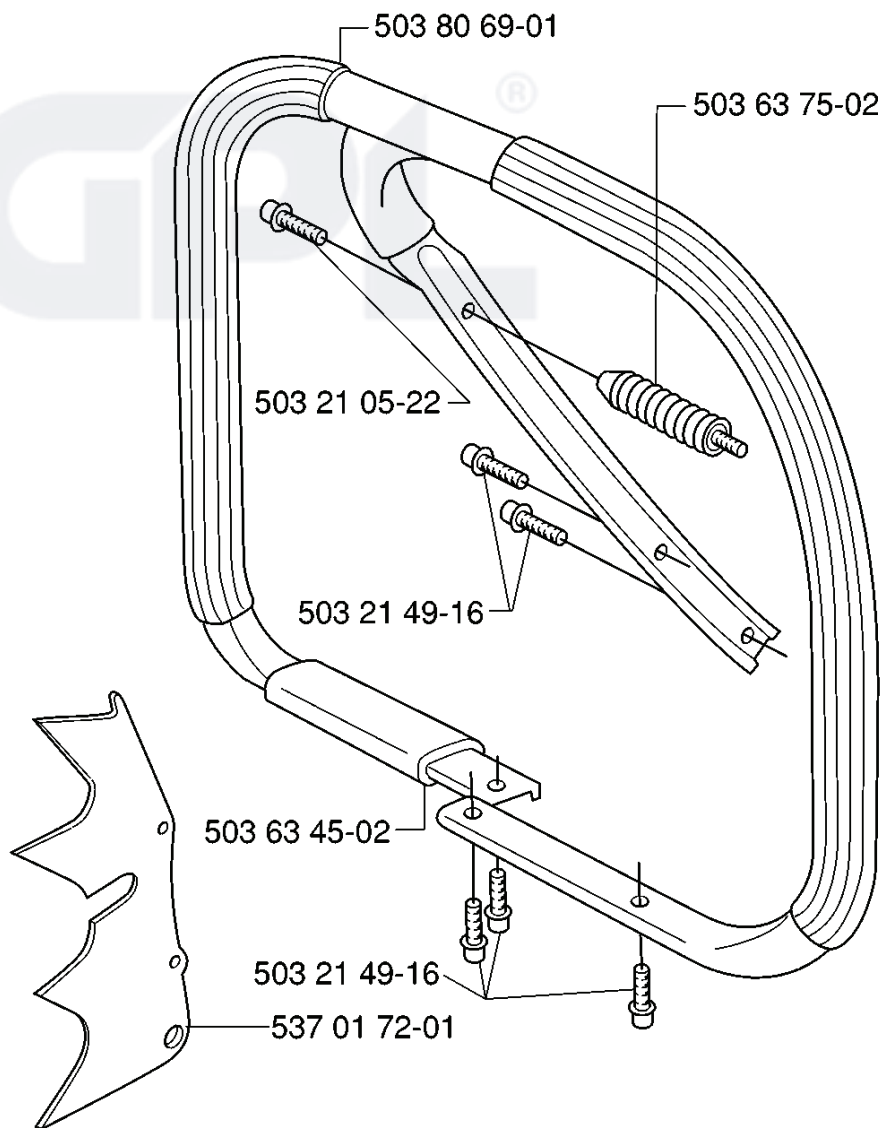

REF.	PART NO.	DESCRIPTION	REMARK	QTY.	KIT
503 62 64-73	503626473	CYLINDER ASSY		1	
503 96 52-71	503965271	CYLINDER ASSY		1	
503 93 93-72	503939372	CYLINDER ASSY		1	
503 69 12-71	503691271	PISTON ASSY		1	
503 69 14-71	503691471	PISTON ASSY		1	
503 93 92-71	503939271	PISTON ASSY		1	
737 43 12-00	737431200	SNAP RING		2	
503 28 90-42	503289042	PISTON RING		1	
503 28 90-36	503289036	PISTON RING		2	
503 28 90-29	503289029	PISTON RING		1	
503 25 56-01	503255601	NEEDLE BEARING		1	
503 96 15-01	503961501	GASKET		1	
503 77 59-01	503775901	GASKET		1	
503 77 58-02	503775802	HEAT DEFLECTOR		1	
503 55 22-01	503552201	PLUG		1	
503 71 53-01	503715301	DECOMPRESSION VALVE		1	
725 53 33-55	725533355	SCREW IHSCM		4	
503 23 51-08	503235108	SPARK PLUG		1	

**K** \*compl 503 71 91-71

REF.	PART NO.	DESCRIPTION	REMARK	QTY.	KIT
503 71 91-71	503719171	FUEL TANK		1	
720 12 40-20	720124020	PARALLEL PIN		1	
503 71 76-01	503717601	THROTTLE CABLE ASSY		1	
537 09 93-01	537099301	CONNECTION BEND		1	
537 09 22-01	537092201	TANK VENT ASSY		1	
544 32 50-02	544325002	FUEL HOSE		1	
503 44 32-01	503443201	FUEL FILTER		1	
503 63 76-01	503637601	ANTIVIBRATION ELEMENT		1	
503 63 76-02	503637602	ANTIVIBRATION ELEMENT		1	
537 21 52-01	537215201	TANK CAP ASSY		1	
537 21 50-01	537215001	SEALING		1	
503 57 89-01	503578901	HOLDER		1	
725 53 31-55	725533155	SCREW IHSCM		1	
503 89 56-02	503895602	ANTIVIBRATION ELEMENT		1	
503 89 56-01	503895601	ANTIVIBRATION ELEMENT		1	
720 12 72-20	720127220	PARALLEL PIN		1	
503 82 98-02	503829802	THROTTLE TRIGGER		1	
503 73 64-01	503736401	SPRING		1	
503 55 66-02	503556602	THROTTLE LOCKOUT		1	

M

---

REF.	PART NO.	DESCRIPTION	REMARK	QTY.	KIT
503 80 69-01	503806901	HANDLE		1	
503 21 05-22	503210522	SCREW IHSC T		1	
503 21 49-16	503214916	SCREW IHSC FT		1	
503 63 45-02	503634502	COVER		1	
537 01 72-01	537017201	SPIKE		1	
503 63 75-02	503637502	ANTIVIBRATION ELEMENT		1	