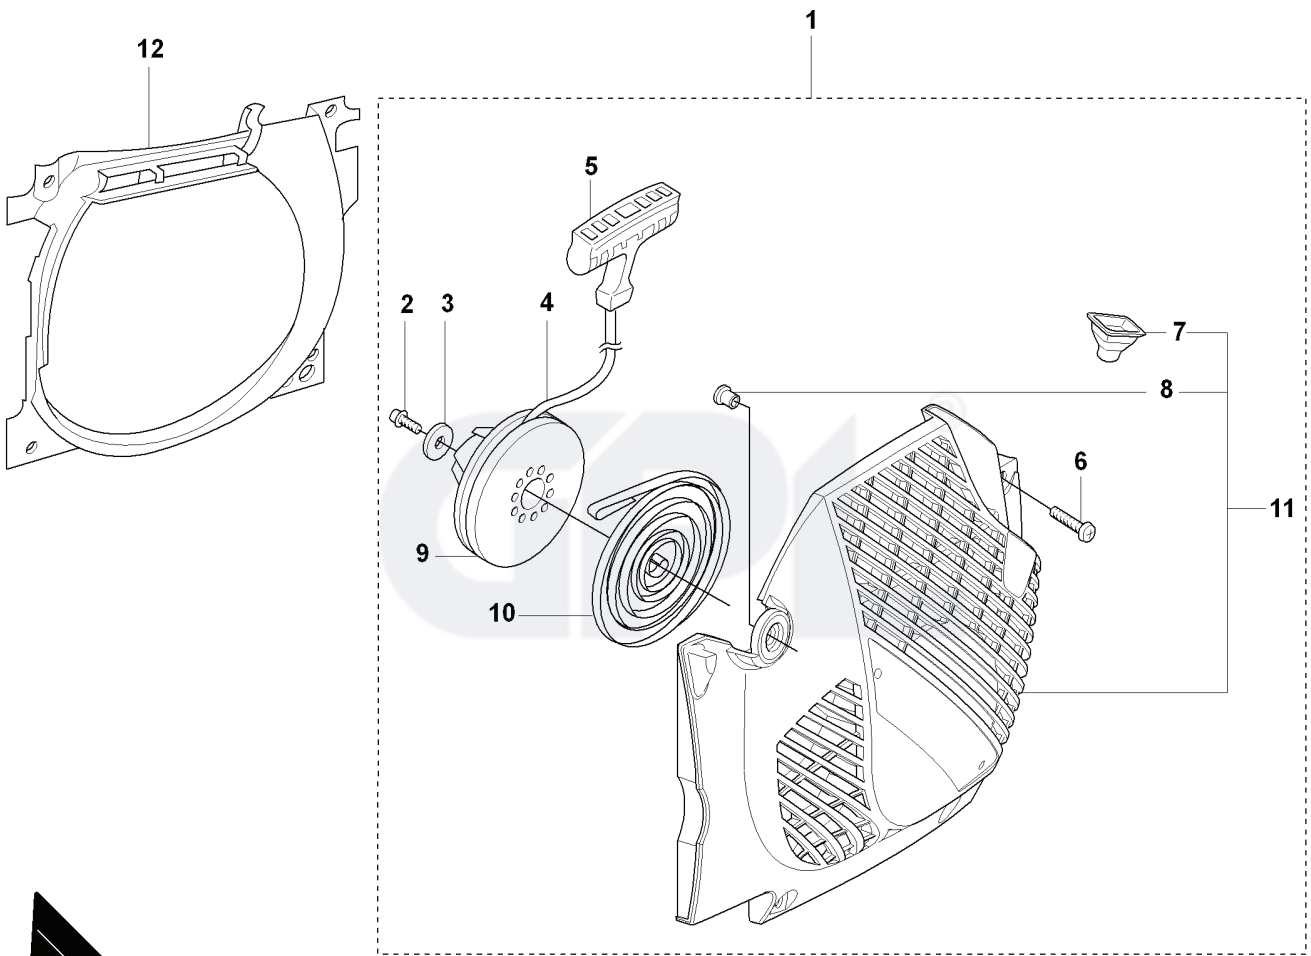

REF.	PART NO.	DESCRIPTION	REMARK	QTY.	KIT
1	537168371	STARTER ASSY		1	
2	503214916	SCREW IHSCFT		1	1
3	503234302	WASHER		1	1
4	503432901	STARTER ROPE		1	1
5	504654203	STARTER HANDLE		1	1
6	503203419	SCREW CCRPANMO		4	1,11
7	501630601	SLEEVE		1	1,11
8	537086701	BUSHING		1	1,11
9	503859601	STARTER PULLEY		1	1
10	503787201	RECOIL SPRING		1	1
11	537168471	STARTER HOUSING		1	1
12	537001301	AIR CONDUCTOR		1	
13	537168901	LABEL		1	
13	537168905	LABEL		1	
14	537168902	LABEL		1	