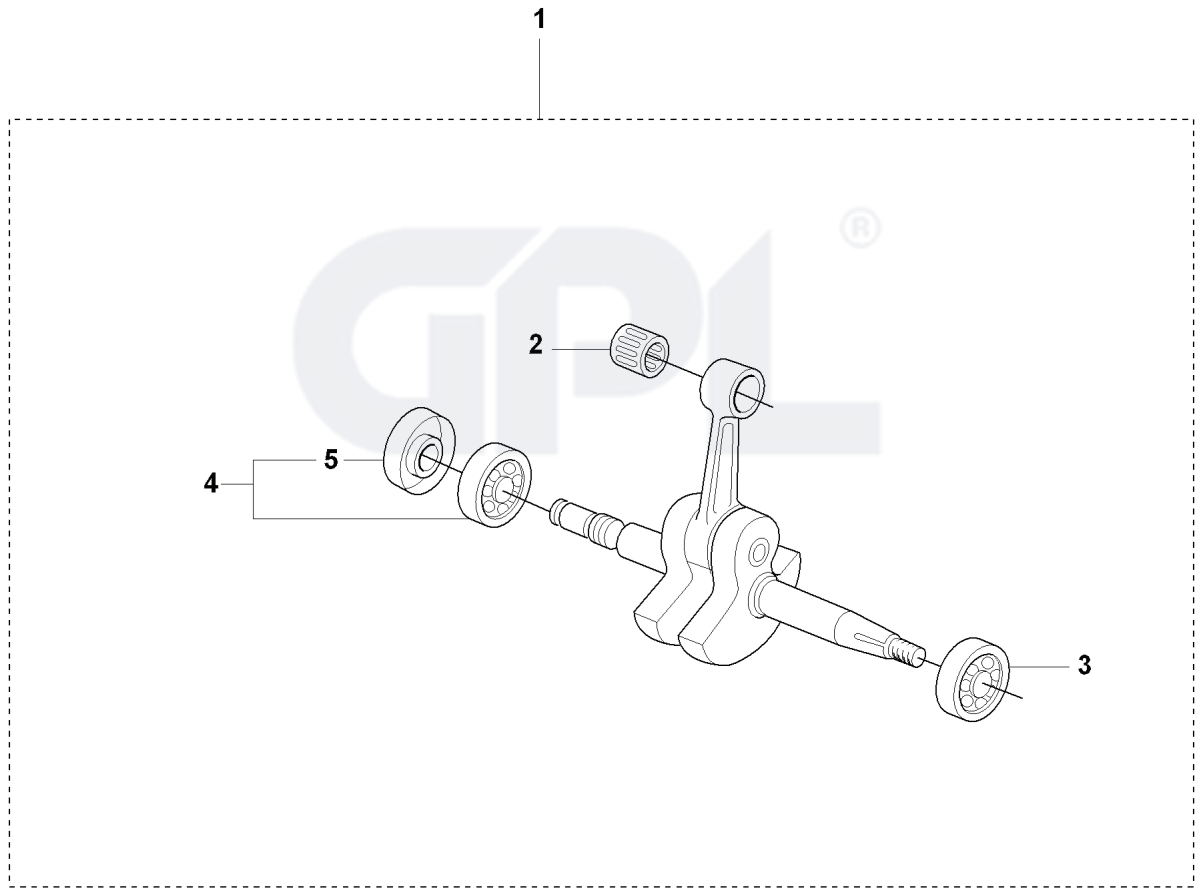

E CS2188
CRANK SHAFT

REF.	PART NO.	DESCRIPTION	REMARK	QTY.	KIT
1	503993404	CRANKSHAFT		1	
2	503256101	NEEDLE BEARING		1	1
3	738220325	BALL BEARING		1	1
4	503251301	BALL BEARING		1	1
5	503262201	SEALING RING		1	1,4