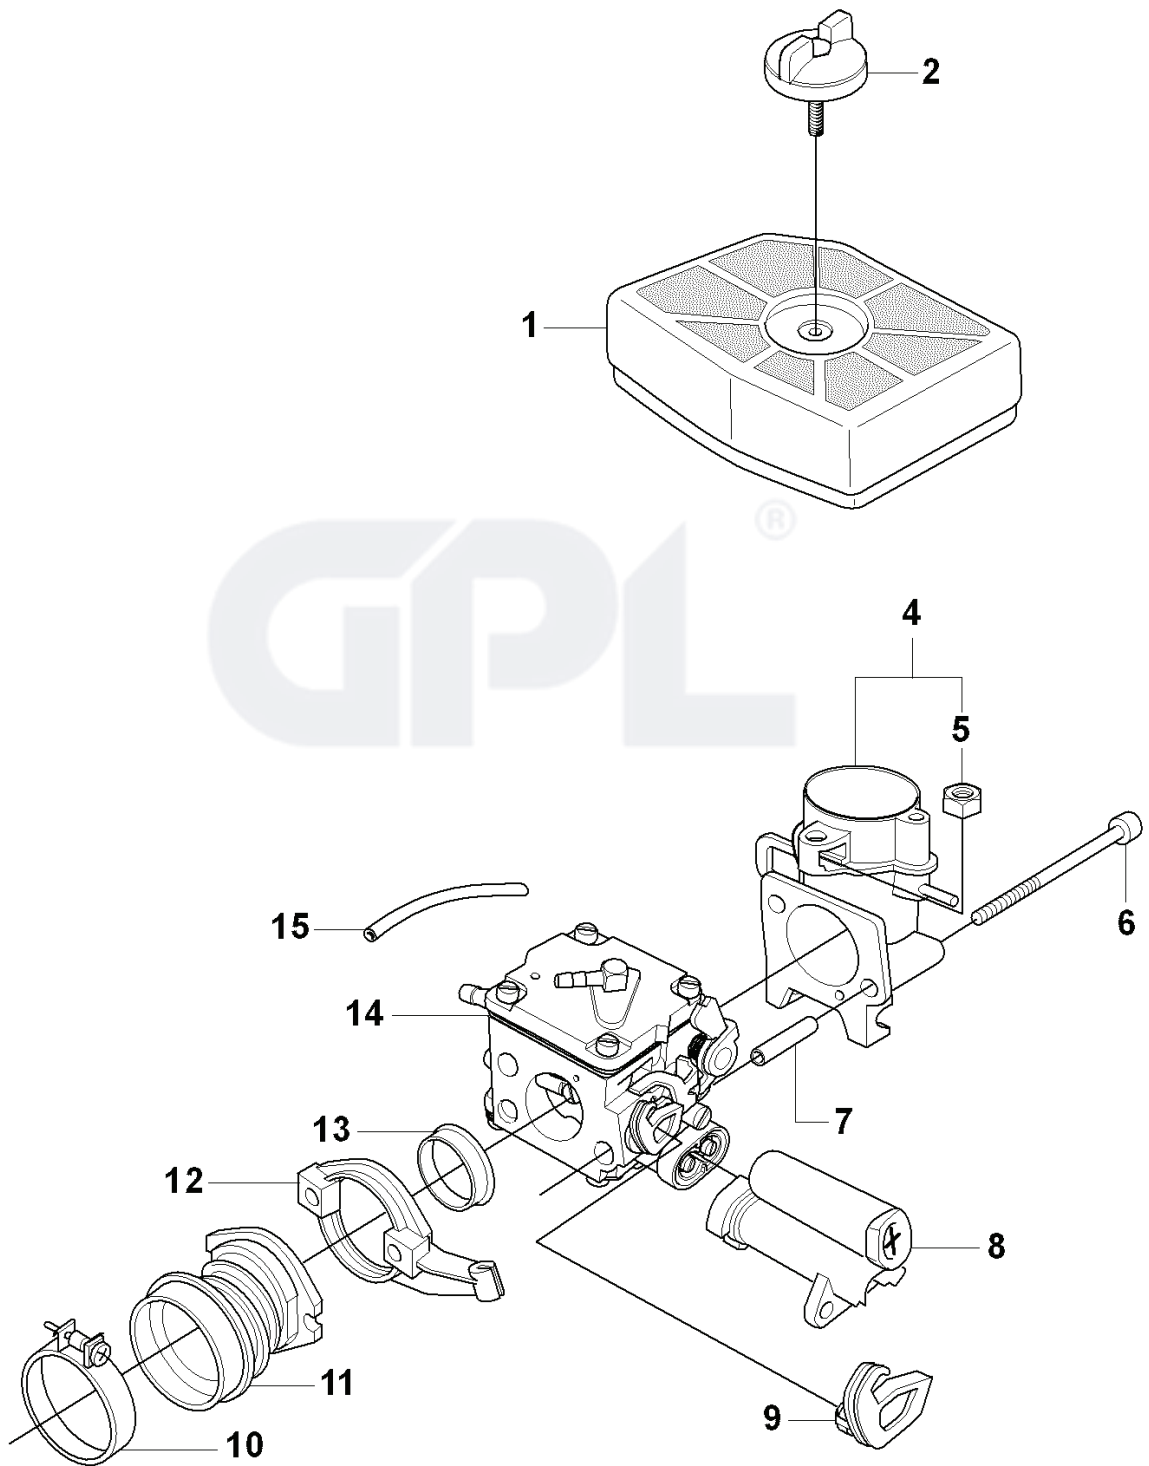

G CS2186, CS2188
INTAKE

REF.	PART NO.	DESCRIPTION	REMARK	QTY.	KIT
1	537014701	AIR FILTER ASSY	80μ	1	
1	537014702	AIR FILTER ASSY	44μ	1	
1	537014703	AIR FILTER ASSY	FELT	1	
2	537213201	KNOB		1	
4	537009101	FILTER HOLDER		1	
5	731231401	HEXAGON NUT		1	4
6	725530955	SCREW IHSCM		2	
7	503701101	TUBE		2	
8	544975101	GUIDE BUSHING		1	
9	503684101	LEVER		1	
10	505283302	HOSE CLAMP		1	
11	537111401	INLET PIPE		1	
12	537003701	FLANGE		1	
13	503962201	SUPPORT SLEEVE		1	
14	501355401	CARBURETTOR	WJ118	1	
14	501355201	CARBURETTOR	WJ116 (EPA)	1	
15	503400604	IMPULSE HOSE		1