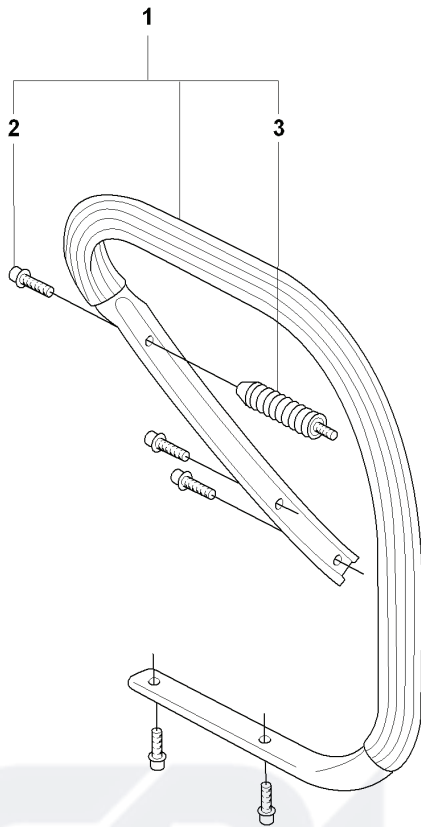

K CS2186, CS2188
HANDLE ASSY

REF.	PART NO.	DESCRIPTION	REMARK	QTY.	KIT
1	537167871	FRONT HANDLE ASSY		1	
1	537167872	FRONT HANDLE ASSY		1	
2	503218820	SCREW IHSCT		5	1
3	503528702	INSULATOR		1	1
4	537167901	FRONT HANDLE ASSY		1	
5	503528702	INSULATOR		1	4
6	503218820	SCREW IHSCT		5	4
7	537037301	REINFORCING PLATE		1