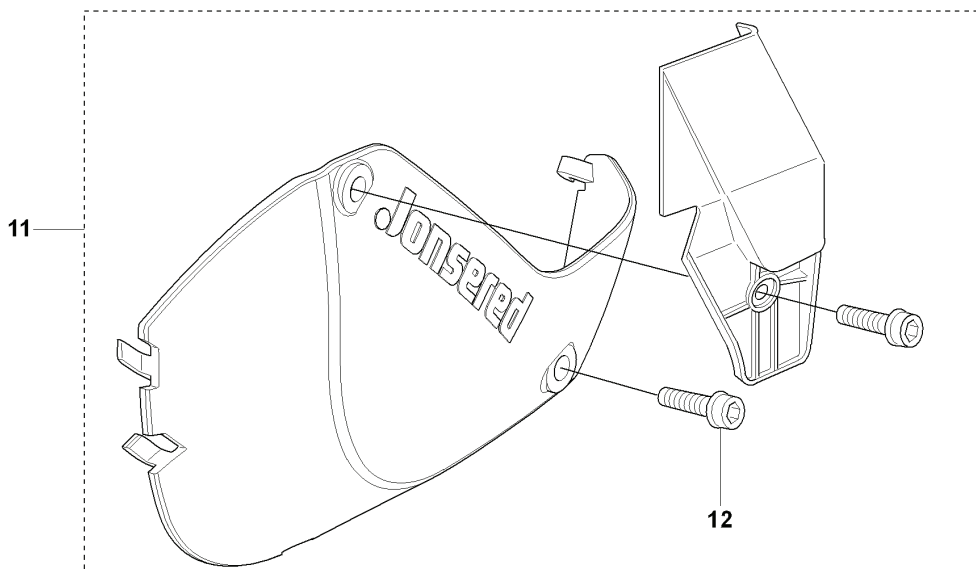

CS2188, EPA, 2009-05

SPARE PARTS LIST

P CS2186, CS2188
ACCESSORIES

WINTER KIT

REF.	PART NO.	DESCRIPTION	REMARK	QTY.	KIT
1	503558501	TOOL		1	
2	503621201	GREASE		1	1
3	501911401	GREASE GUN		1	1
4	501691702	COMBINATION WRENCH		1	1
5	503558602	SPANNER		1	1
6	503558601	SPANNER		1	1
7	501834402	BAR COVER		1	
7	501834405	BAR COVER		1	
7	501834502	BAR COVER		1	
8	537244301	LABEL		1	
9	537168901	LABEL		1	
9	537168905	LABEL		1	
10	537168902	LABEL		1	
11	537201101	WINTER KIT		1	
12	503217016	SCREW CCRPANT		2	11

G CS2186, CS2188
INTAKE

REF.	PART NO.	DESCRIPTION	REMARK	QTY.	KIT
1	537014701	AIR FILTER ASSY	80μ	1	
1	537014702	AIR FILTER ASSY	44μ	1	
1	537014703	AIR FILTER ASSY	FELT	1	
2	537213201	KNOB		1	
4	537009101	FILTER HOLDER		1	
5	731231401	HEXAGON NUT		1	4
6	725530955	SCREW IHSCM		2	
7	503701101	TUBE		2	
8	544975101	GUIDE BUSHING		1	
9	503684101	LEVER		1	
10	505283302	HOSE CLAMP		1	
11	537111401	INLET PIPE		1	
12	537003701	FLANGE		1	
13	503962201	SUPPORT SLEEVE		1	
14	501355401	CARBURETTOR	WJ118	1	
14	501355201	CARBURETTOR	WJ116 (EPA)	1	
15	503400604	IMPULSE HOSE		1	