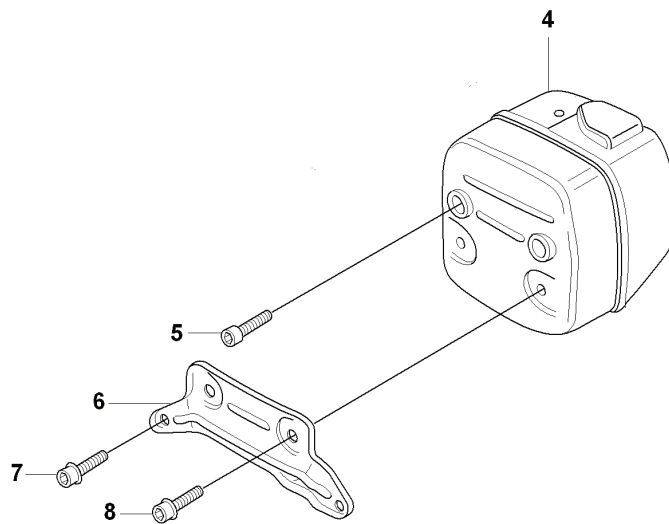

F CS2188
MUFFLER ASSY

GPL®

REF.	PART NO.	DESCRIPTION	REMARK	QTY.	KIT
1	544029104	MUFFLER ASSY		1	
2	724128759	SCREW CRPANM		1	1
3	503766402	SPARK ARRESTER SCREEN		1	1
4	544029103	MUFFLER ASSY		1	
5	725537055	SCREW IHSCM		2	
6	503766503	BRACKET		1	
7	503200216	SCREW IHSCFM		2	
8	503200712	SCREW IHSCFM		2