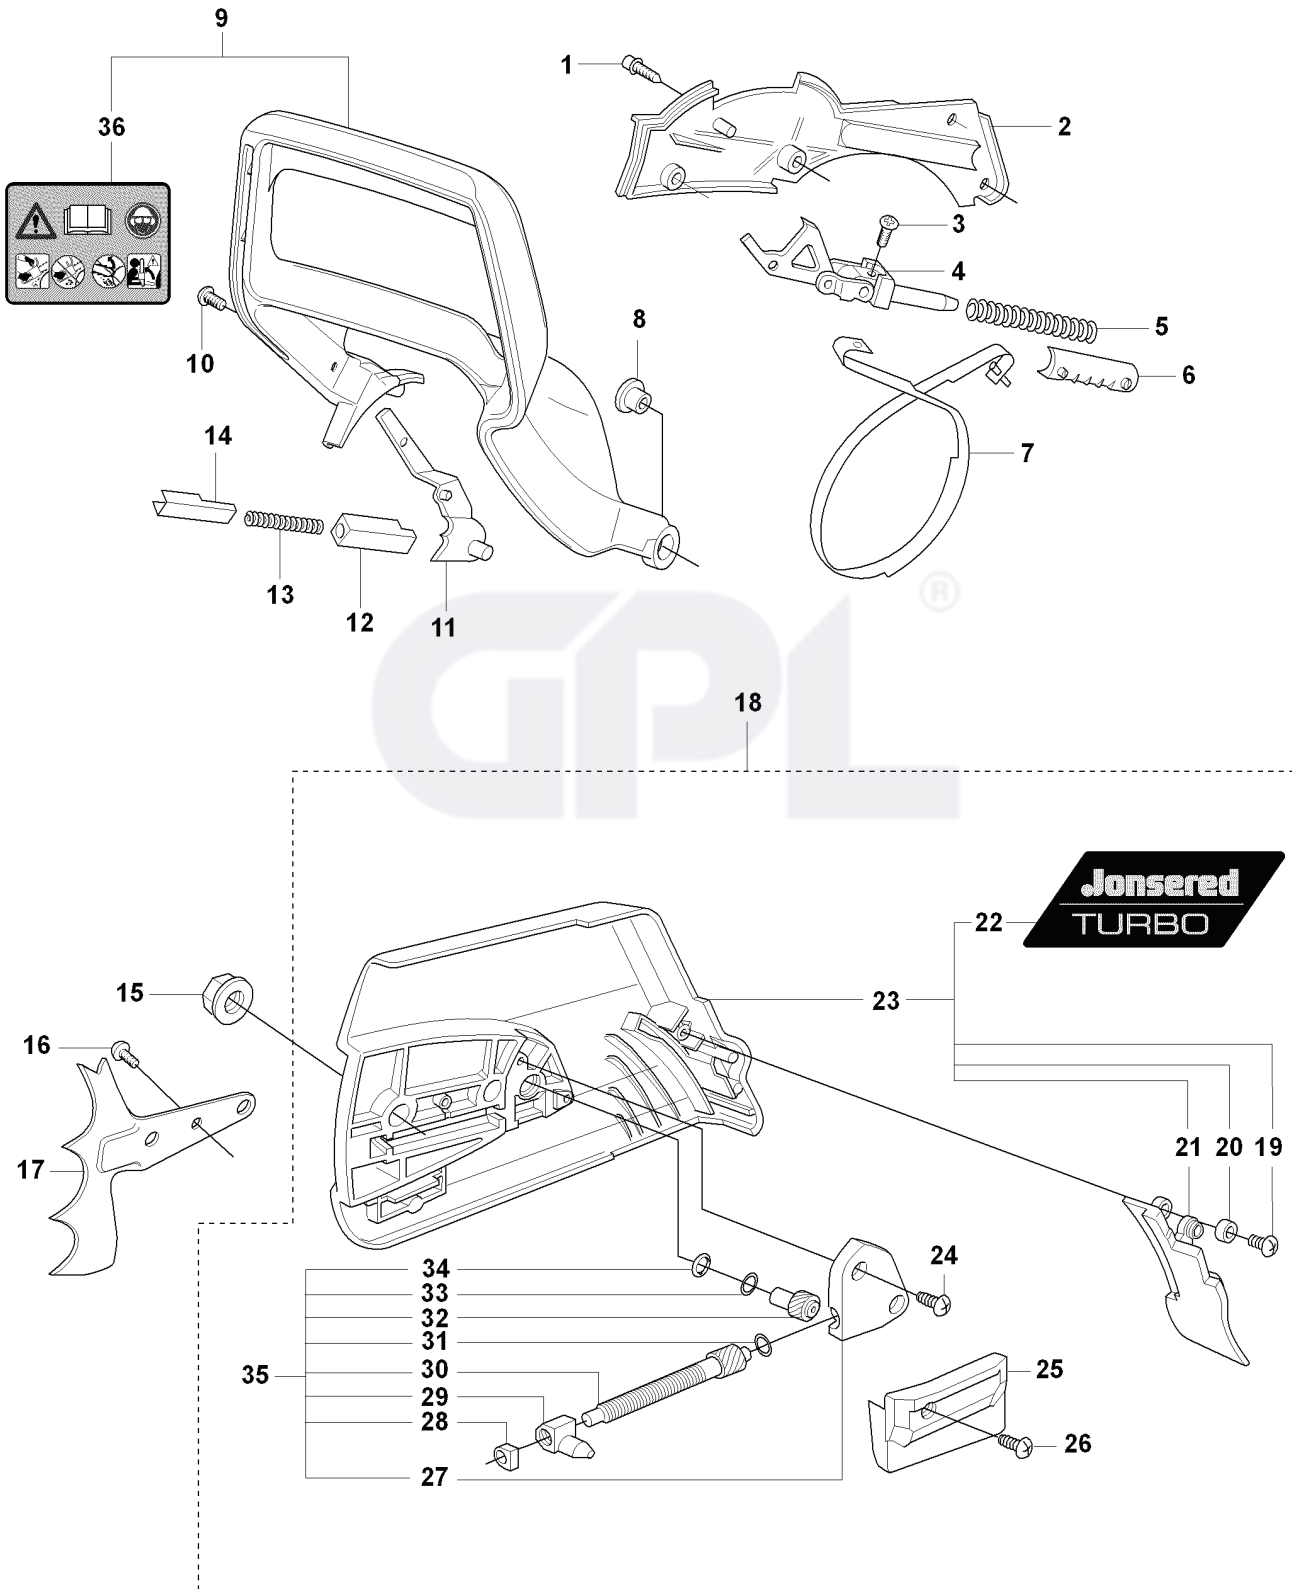

A1 CS2188 BRAKE ASSY

REF.	PART NO.	DESCRIPTION	REMARK	QTY.	KIT
1	503200712	SCREW IHSCFM		4	
2	503751103	HUB CAP		1	
3	503212810	SCREW CCRPANT		1	
4	501875303	KNEE JOINT		1	
5	503709901	BRAKE SPRING		1	
6	503792701	SUPPORT		1	
7	503752202	BRAKE BAND ASSY		1	
8	503775201	BUSHING		1	
9	537195701	HAND GUARD		1	
10	503202512	SCREW IHSCM		1	
11	537008702	BRAKE LEVER		1	
12	503838102	LOCK		1	
13	503436501	POSITION SPRING		1	
14	537016701	WEAR PROTECTION		1	
15	503220001	HEXAGON NUT		1	
16	503212810	SCREW CCRPANT		1	
17	503719701	SPIKE		1	
18	537072002	CLUTCH COVER ASSY		1	
19	503212810	SCREW CCRPANT		1	18, 23
20	503897001	SLEEVE		1	18, 23
21	503762902	CHIP GUARD		1	18, 23
22	537244301	LABEL		1	18, 23
23	537072071	CLUTCH COVER ASSY		1	18
24	503212810	SCREW CCRPANT		2	18
25	537190601	CHAIN GUIDE		1	18
26	503212810	SCREW CCRPANT		1	18
27	537016801	COVER		1	18, 35
28	537017401	BEARING SLEEVE		1	18, 35
29	503998301	PAWL		1	18, 35
30	537079502	WORM SCREW		1	18, 35
31	503230066	WASHER		1	18, 35
32	537079401	WORM WHEEL		1	18, 35
33	503230063	WASHER		1	18, 35
34	740480702	O-RING		1	18, 35
35	537044102	CHAIN TENSIONER		1	18
36	503987401	LABEL		1	9