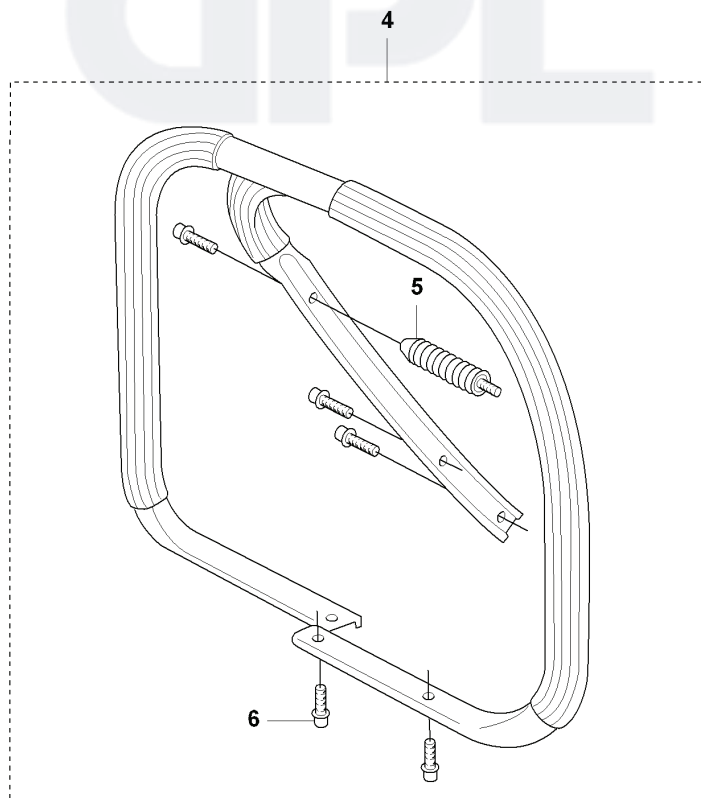

K CS2186, CS2188
HANDLE ASSY

REF.	PART NO.	DESCRIPTION	REMARK	QTY.	KIT
1	537167871	FRONT HANDLE ASSY		1	
1	537167872	FRONT HANDLE ASSY		1	
2	503218820	SCREW IHSCT		5	1
3	503528702	INSULATOR		1	1
4	537167901	FRONT HANDLE ASSY		1	
5	503528702	INSULATOR		1	4
6	503218820	SCREW IHSCT		5	4
7	537037301	REINFORCING PLATE		1