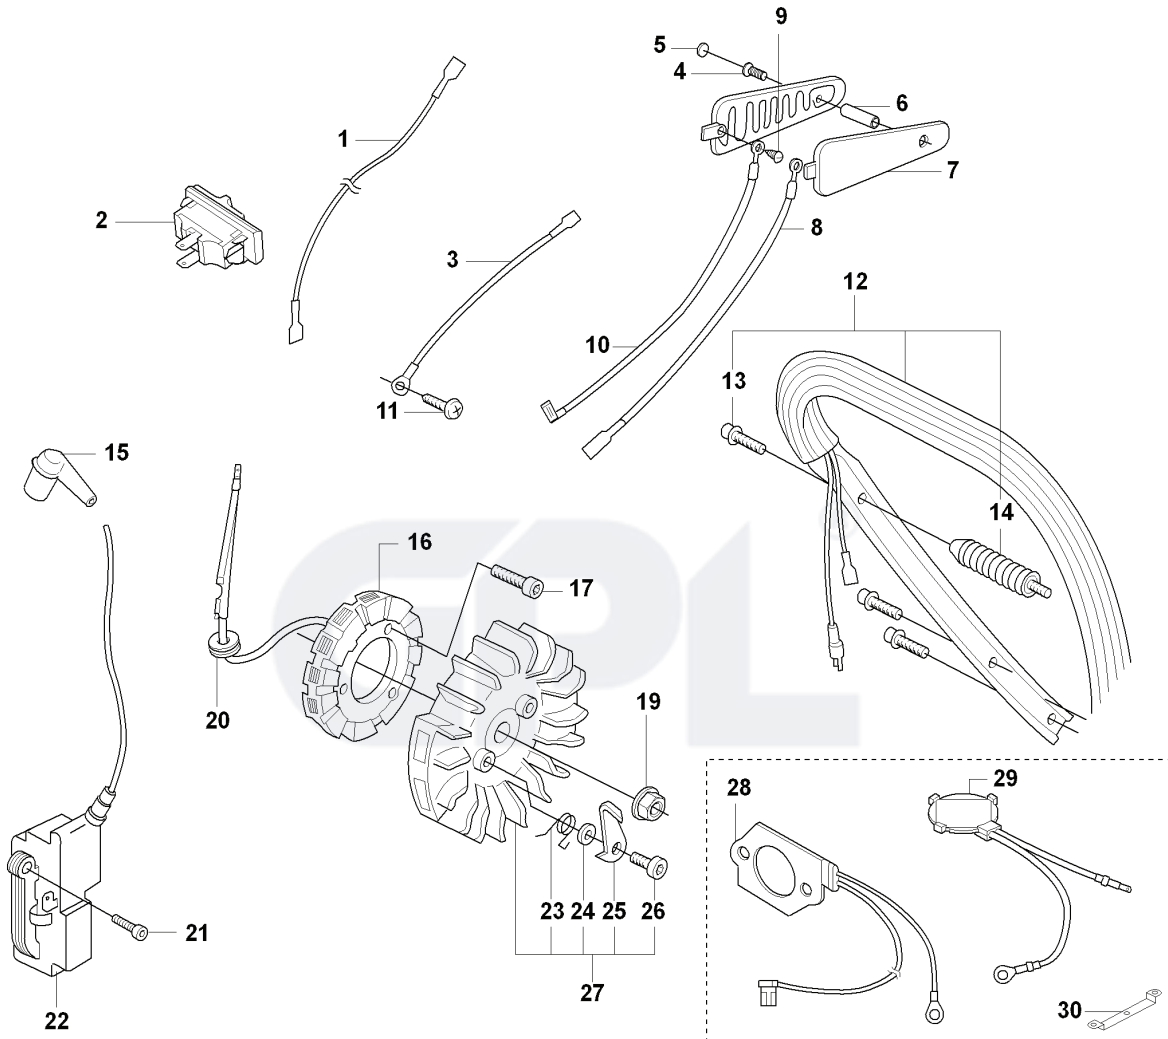

CS2188, EPA, 2009-05

SPARE PARTS LIST

P CS2186, CS2188
ACCESSORIES

WINTER KIT

REF.	PART NO.	DESCRIPTION	REMARK	QTY.	KIT
1	503558501	TOOL		1	
2	503621201	GREASE		1	1
3	501911401	GREASE GUN		1	1
4	501691702	COMBINATION WRENCH		1	1
5	503558602	SPANNER		1	1
6	503558601	SPANNER		1	1
7	501834402	BAR COVER		1	
7	501834405	BAR COVER		1	
7	501834502	BAR COVER		1	
8	537244301	LABEL		1	
9	537168901	LABEL		1	
9	537168905	LABEL		1	
10	537168902	LABEL		1	
11	537201101	WINTER KIT		1	
12	503217016	SCREW CCRPANT		2	11

CS2186, CS2188
ROTOR ASSY
MODULE ASSY

REF.	PART NO.	DESCRIPTION	REMARK	QTY.	KIT
1	503626102	CABLE		1	
2	503718201	SWITCH		1	
2	503718202	SWITCH		1	
3	503897601	CABLE		1	
4	724322405	SCREW CRCSFM		2	
5	501795102	COVER WASHER		2	
6	537052601	SPACER		1	
7	501629304	HANDLE INSERT		2	
8	537040601	CABLE		1	
9	503212906	SCREW CCRPANT		2	
10	537040501	CABLE		1	
11	503212810	SCREW CCRPANT		1	
12	537167872	FRONT HANDLE ASSY		1	
13	503218820	SCREW IHSCF		5	12
14	503684503	ANTIVIBRATION ELEMENT		1	12
15	501485402	SPARK PLUG CAP		1	
16	537071802	STATOR ASSY		1	
17	725529156	SCREW IHSCM		3	
19	503220401	NUT		1	
20	501430001	CABLE GROMMET		1	
21	503200220	SCREW IHSCFM		2	
22	510114901	IGNITION MODULE		1	
23	501673501	SPRING		2	27
24	503230042	WASHER		2	27
25	537015501	STARTER PAWL		2	27
26	501819901	SCREW		2	27
27	537051605	FLYWHEEL ASSY		1	
27	537051606	FLYWHEEL ASSY		1	
28	537065301	FOIL ELEMENT		1	
29	537189801	THERMOSTAT ASSY		1	
30	537063201	RETAINER		1	