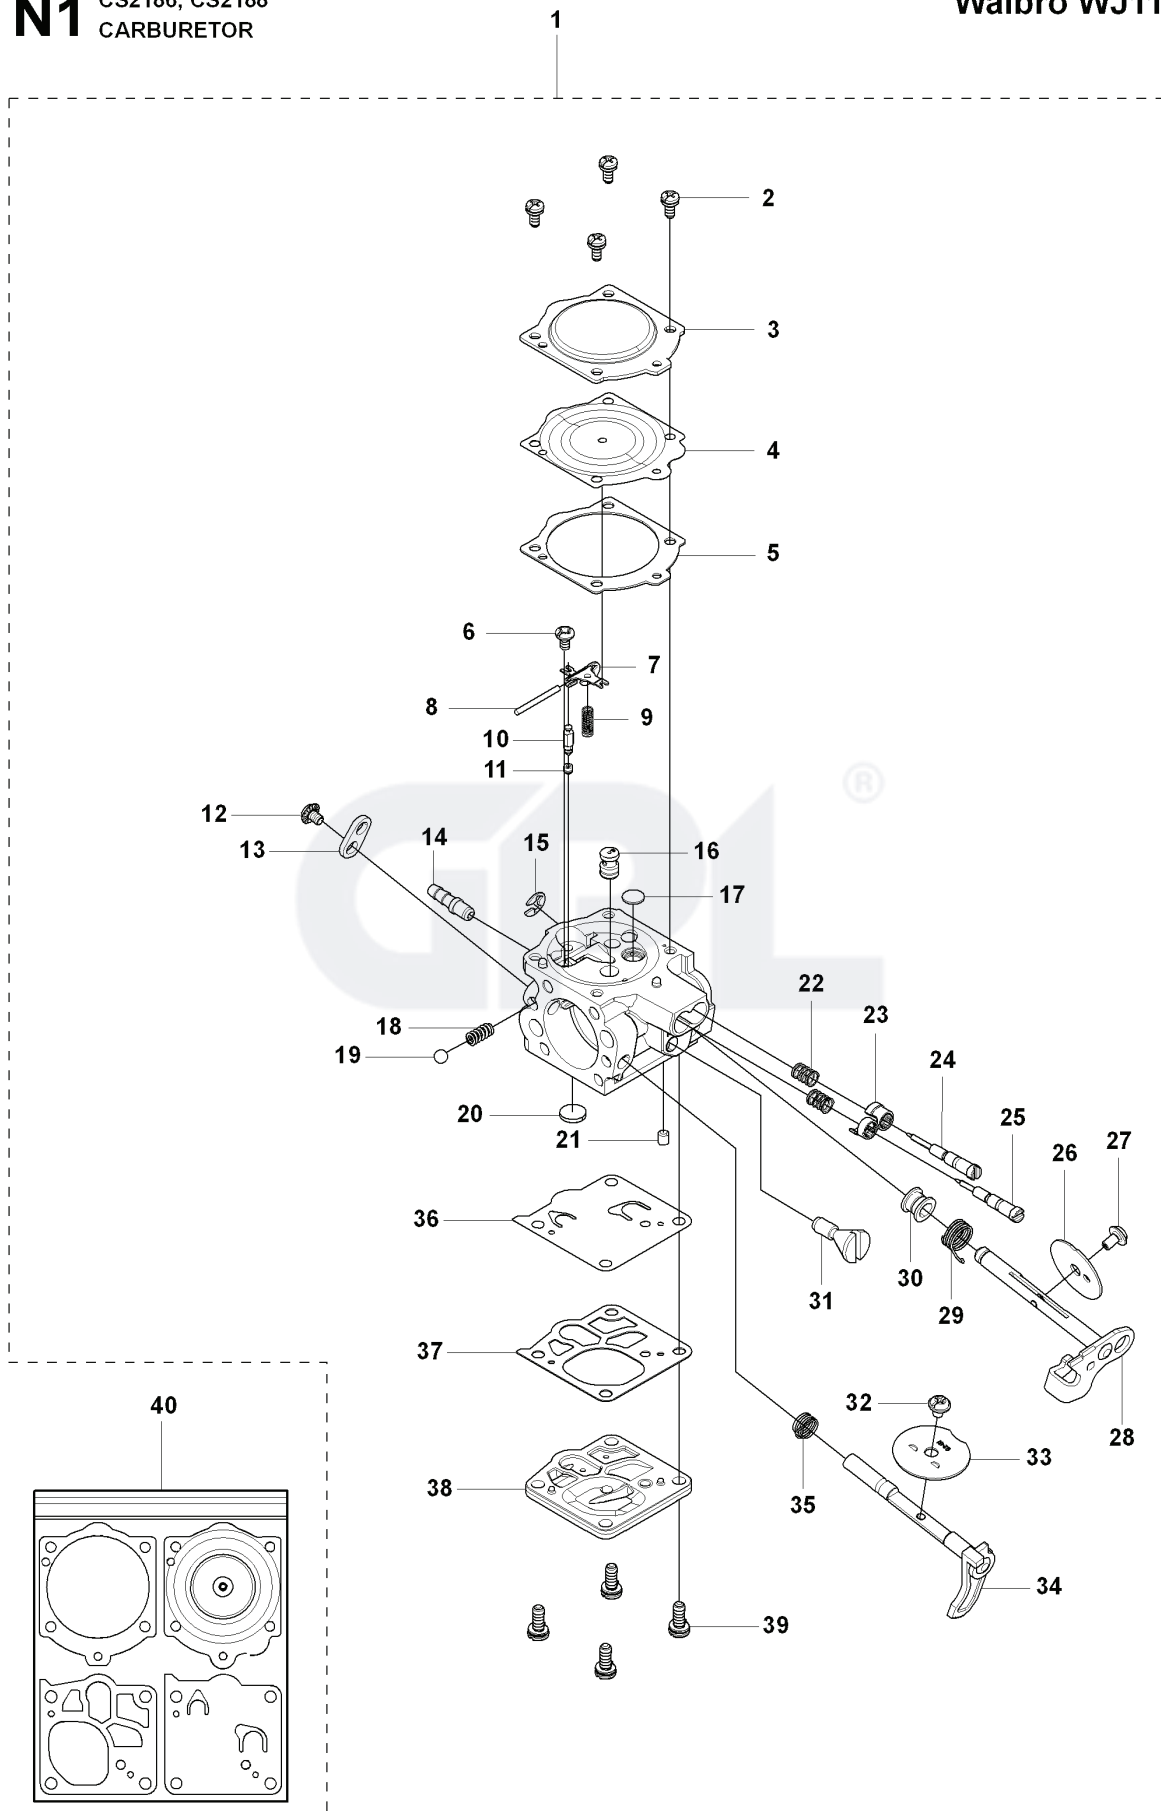

N1 CS2186, CS2188
CARBURETOR

Walbro WJ116

REF.	PART NO.	DESCRIPTION	REMARK	QTY.	KIT
1	501355201	CARBURETTOR		1	
2	503108701	SCREW		4	1
3	505316702	COVER		1	1
4	505316715	DIAPHRAGM ASSY		1	1.40
5	501467501	GASKET		1	1.40
6	505316717	SCREW		1	1
7	505316734	LEVER		1	1
8	505316731	PIN		1	1
9	504791201	SPRING		1	1
10	503563401	NEEDLE VALVE		1	1
11	503592301	SEAT-IN VALVE PLATED		1	1
12	501468701	SCREW		1	1
13	504790701	LEVER		1	1
14	505696901	FITTING		1	1
15	505316736	RING		1	1
16	504790901	NOZZLE		1	1
17	504790801	PLUG		1	1
18	503117701	SPRING		1	1
19	503117101	BALL		1	1
20	501666101	SCREEN		1	1
21	503800501	PLUG		1	1
22	544971001	SPRING		2	1
23	544970801	LIMITER CAP		2	1
24	504791801	NEEDLE		1	1
25	544971301	NEEDLE		1	1
26	503800001	VALVE		1	1
27	544111501	SCREW		1	1
28	504790401	SHAFT ASSY		1	1
29	504791401	SPRING		1	1
30	502103101	BUSHING		2	1
31	504791101	SCREW		1	1
32	537003401	SCREW		1	1
33	505316707	VALVE-CHOKE		1	1
34	504790501	SHAFT ASSY		1	1
35	504791501	SPRING		1	1
36	544897201	DIAPHRAGM PUMP		1	1.40
37	503117201	GASKET		1	1.40
38	504790301	COVER		1	1
39	503117501	SCREW		4	1
40	522591801	KIT		1