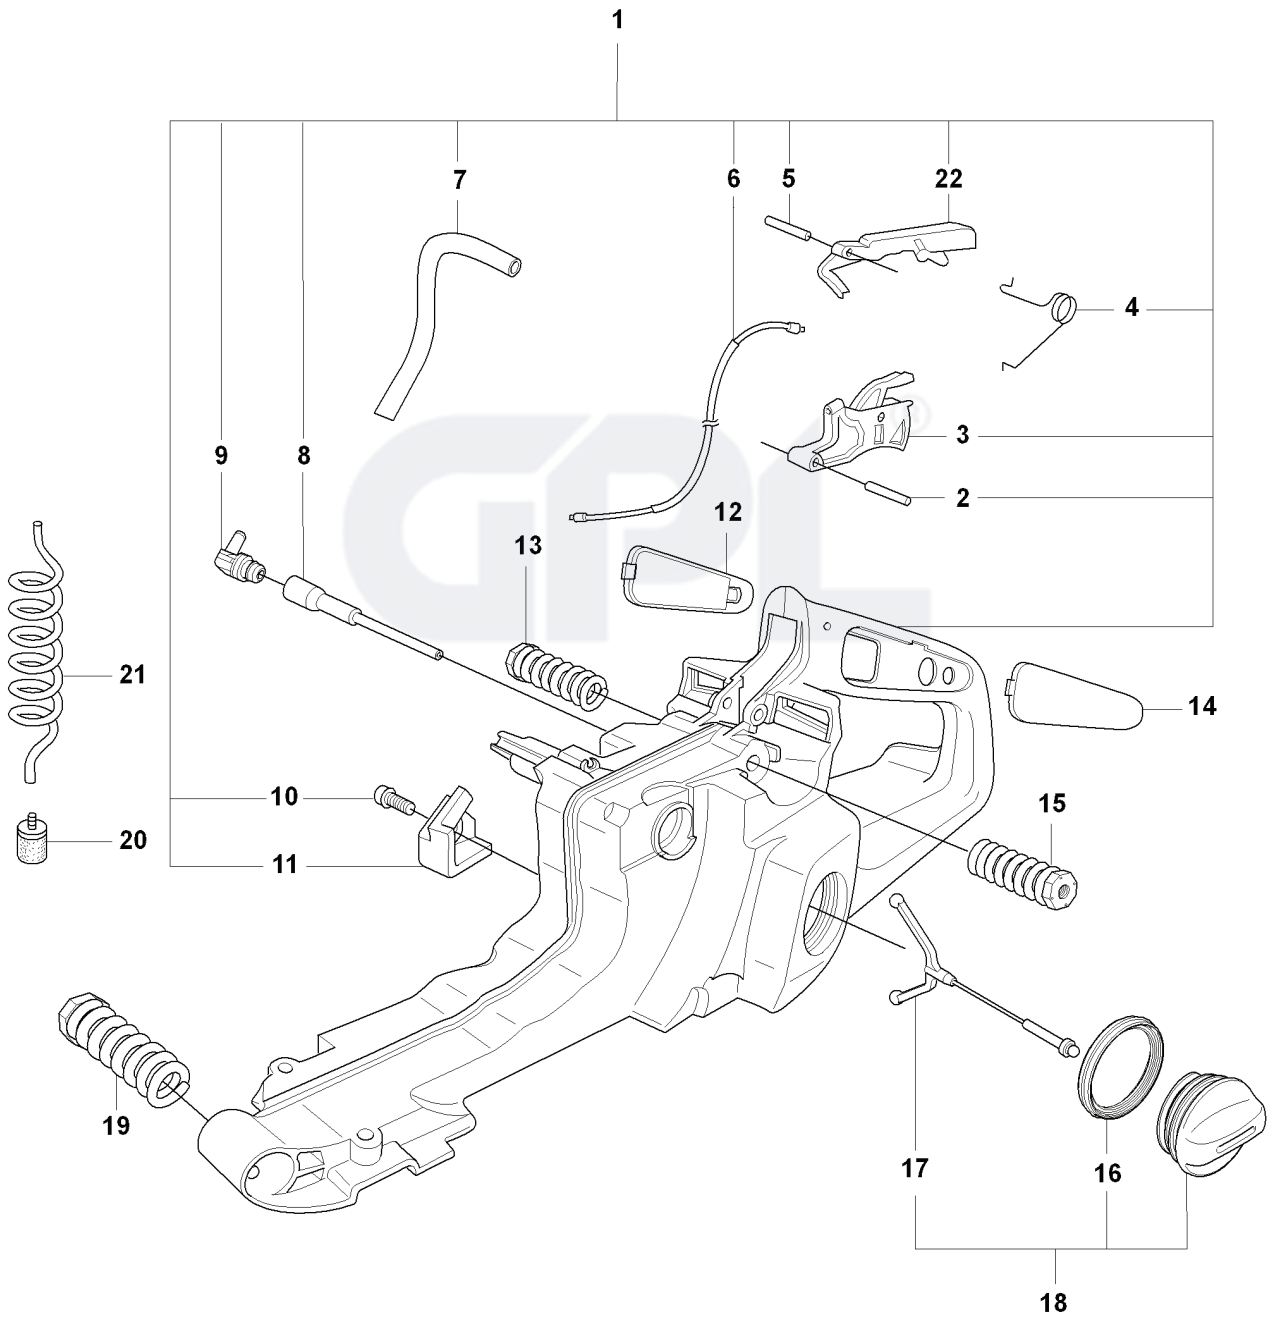

H CS2186, CS2188
HANDLE COMP

REF.	PART NO.	DESCRIPTION	REMARK	QTY.	KIT
1	537000372	FUEL TANK		1	
2	720127220	PARALLEL PIN		1	1
3	503829802	THROTTLE TRIGGER		1	1
4	503736401	SPRING		1	1
5	720124020	PARALLEL PIN		1	1
6	503717601	THROTTLE CABLE ASSY		1	1
7	544324906	FUEL HOSE		1	1
8	537092201	TANK VENT ASSY		1	1
9	537099301	CONNECTION BEND		1	1
10	503218820	SCREW IHSCT		1	1
11	537008802	COVER		1	1
12	537033402	HANDLE INSERT		1	
13	537017901	INSULATOR		1	
14	537033402	HANDLE INSERT		1	
15	537017901	INSULATOR		1	
16	537215001	SEALING		1	18
17	503578901	HOLDER		1	18
18	537215201	TANK CAP ASSY		1	
19	537017501	INSULATOR		1	
20	503443201	FUEL FILTER		1	
21	544325002	FUEL HOSE		1	
22	503556602	THROTTLE LOCKOUT		1	1