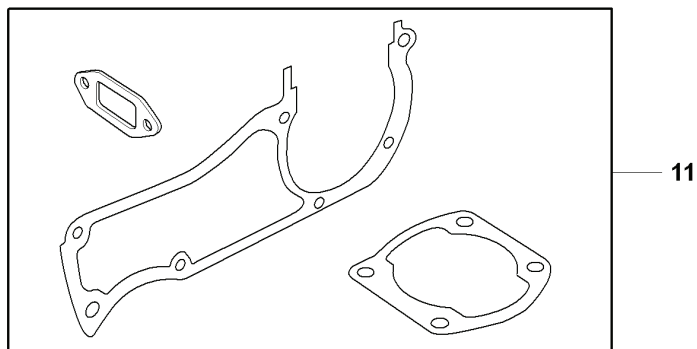

D CS2188
CYLINDER

REF.	PART NO.	DESCRIPTION	REMARK	QTY.	KIT
1	537169771	CYLINDER ASSY		1	
1	544006502	CYLINDER ASSY		1	
2	503289053	PISTON RING		2	12
3	737441300	CIRCLIP		2	12
4	503256101	NEEDLE BEARING		1	1
5	537005701	GASKET		1	11
6	503775901	GASKET		1	11
7	537086201	HEAT DEFLECTOR		1	
8	503715301	DECOMPRESSION VALVE		1	
9	725533355	SCREW IHSCM		4	
10	503235108	SPARK PLUG		1	
11	537033901	GASKET KIT		1	
12	537420202	PISTON ASSY		1	1
12	537169871	PISTON ASSY		1	1