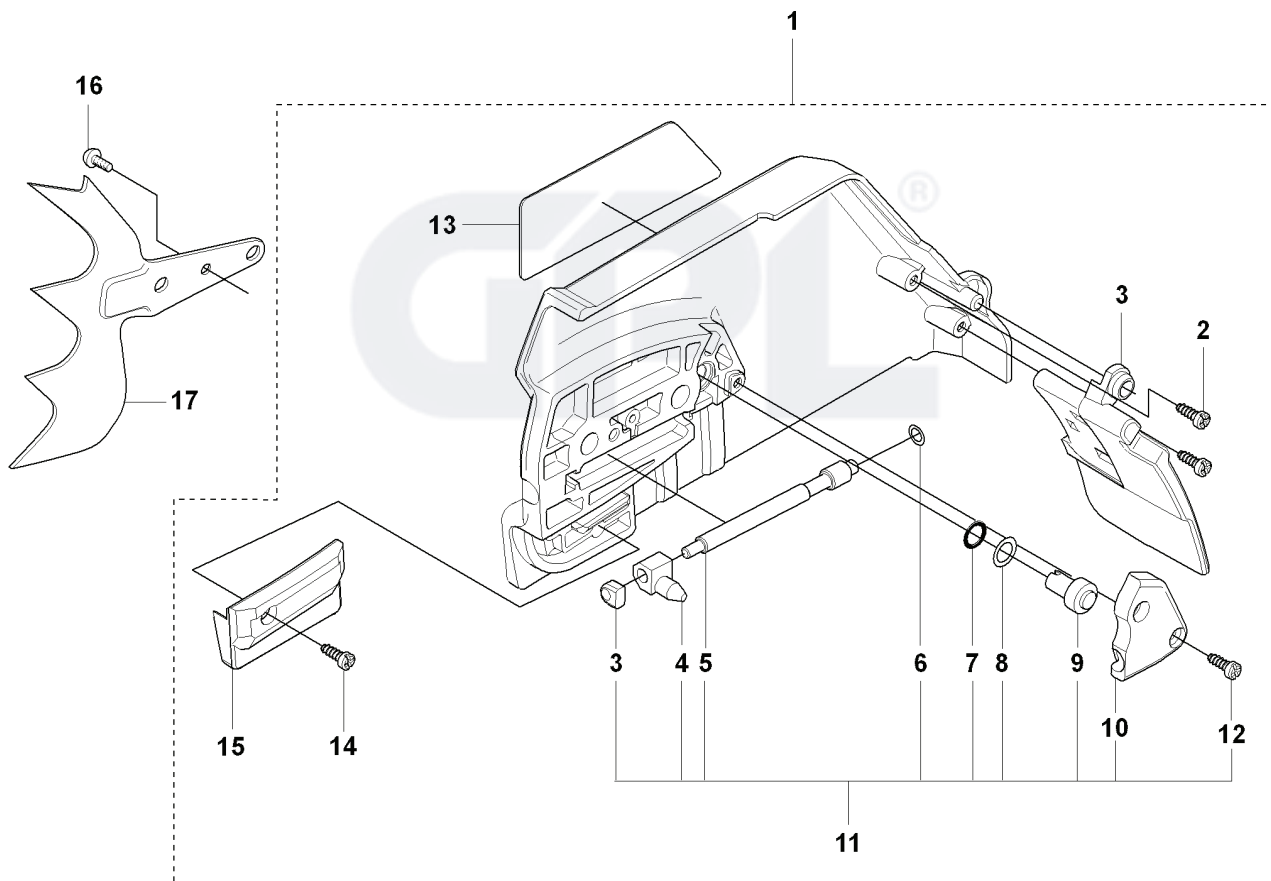

A2 CS2188
BRAKE ASSY

REF.	PART NO.	DESCRIPTION	REMARK	QTY.	KIT
1	537331002	CLUTCH COVER ASSY		1	
2	503212810	SCREW CCRPANT		2	1
3	537174101	CHIP GUARD		1	1, 11
4	503998301	PAWL		1	1, 11
5	537079501	WORM SCREW		1	1, 11
6	503230066	WASHER		1	1, 11
7	740480702	O-RING		1	1, 11
8	503230063	WASHER		1	1, 11
9	537079401	WORM WHEEL		1	1, 11
10	537016801	COVER		1	1, 11
11	537044102	CHAIN TENSIONER		1	1
12	503212810	SCREW CCRPANT		2	1, 11
13	537033802	LABEL		1	1
14	503212810	SCREW CCRPANT		1	1
15	537043401	CHAIN GUIDE		1	1
16	503212810	SCREW CCRPANT		1	
17	503922701	SPIKE		1