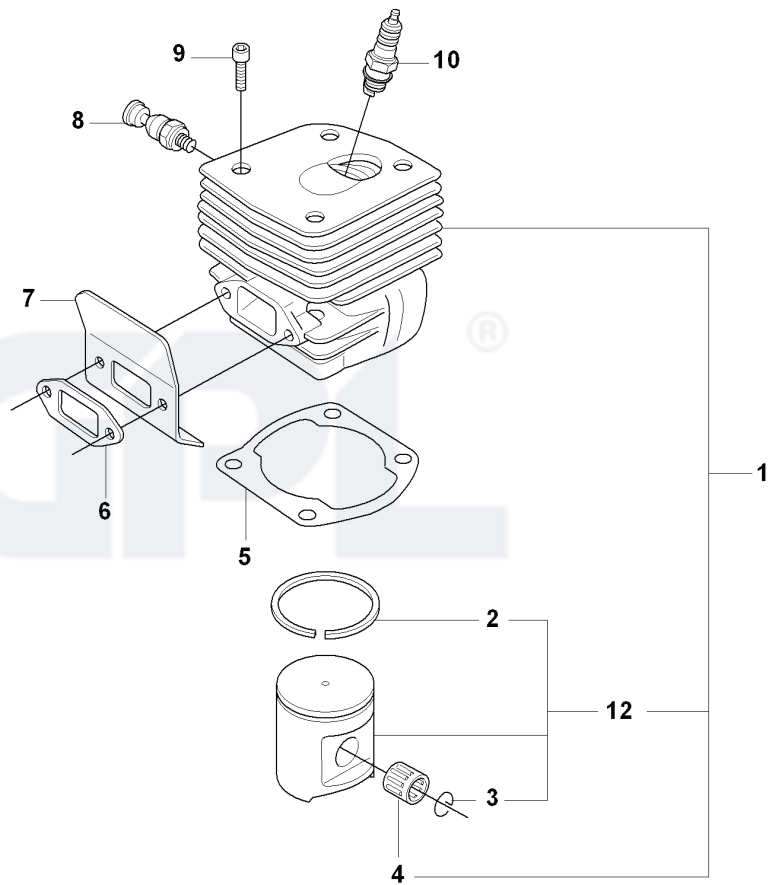

D CS2188
CYLINDER

REF.	PART NO.	DESCRIPTION	REMARK	QTY.	KIT
1	537169771	CYLINDER ASSY		1	
1	544006502	CYLINDER ASSY		1	
2	503289053	PISTON RING		2	12
3	737441300	CIRCLIP		2	12
4	503256101	NEEDLE BEARING		1	1
5	537005701	GASKET		1	11
6	503775901	GASKET		1	11
7	537086201	HEAT DEFLECTOR		1	
8	503715301	DECOMPRESSION VALVE		1	
9	725533355	SCREW IHSCM		4	
10	503235108	SPARK PLUG		1	
11	537033901	GASKET KIT		1	
12	537420202	PISTON ASSY		1	1
12	537169871	PISTON ASSY		1	1