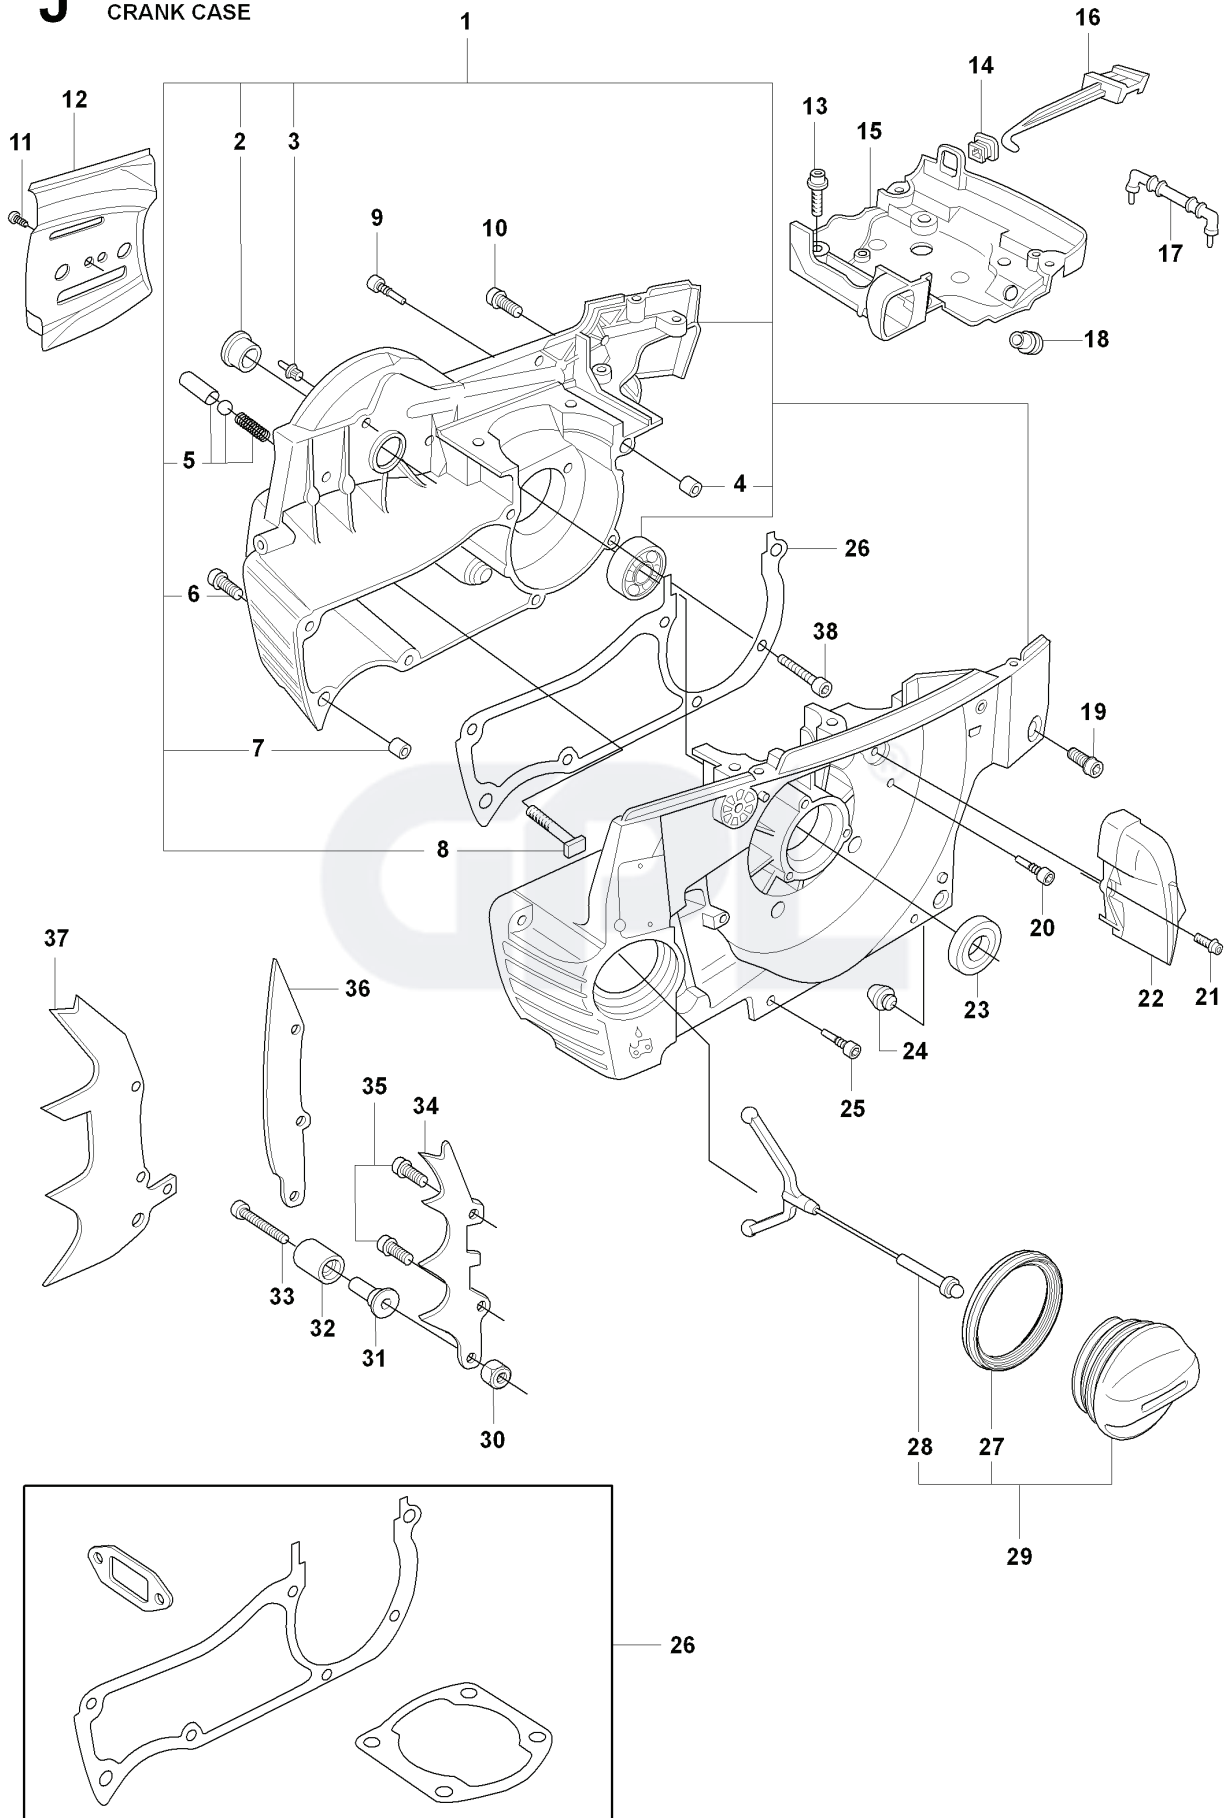

J CS2186, CS2188
CRANK CASE

REF.	PART NO.	DESCRIPTION	REMARK	QTY.	KIT
1	503991106	CRANKCASE ASSY		1	
2	503967001	BUSHING		1	1
3	503751801	PIN		1	1
4	501270801	GUIDE BUSHING		1	1
5	537040301	VALVE		1	1
6	503218825	SCREW IHSCFT		1	
7	501270801	GUIDE BUSHING		1	1
8	537051301	BAR BOLT		2	1
9	503749301	SCREW		1	
10	503218876	SCREW IHSCFT		1	
11	503212810	SCREW CCRPANT		1	
12	537046601	KIT		1	
13	503200712	SCREW IHSCFM		4	
14	503734401	GROMMET		1	
15	537001404	CARBURETTOR		1	
16	537001201	CHOKE CONTROL		1	
17	503678601	STÖTTA FÖRGASARE		1	
18	537095401	GROMMET		1	
19	503218825	SCREW IHSCFT		1	
20	503749301	SCREW		1	
21	503200712	SCREW IHSCFM		1	
22	537007901	AIR NOZZLE		1	
23	503260205	SEALING RING		1	
24	503846101	BUFFER		2	
25	503749301	SCREW		1	
26	537033901	GASKET KIT		1	
27	537215001	SEALING		1	29
28	503578901	HOLDER		1	29
29	537215201	TANK CAP ASSY		1	
30	503222401	LOCK NUT		1	
31	537089201	CHAIN CATCHER		1	
32	537024401	WEAR PROTECTION		1	
33	503200230	SCREW IHSCFM		1	
34	537017101	SPIKE		1	
35	503200216	SCREW IHSCFM		2	
36	537042901	BUMPER		1	
37	537017201	SPIKE		1	
38	503201635	SCREW IHSCFM		6