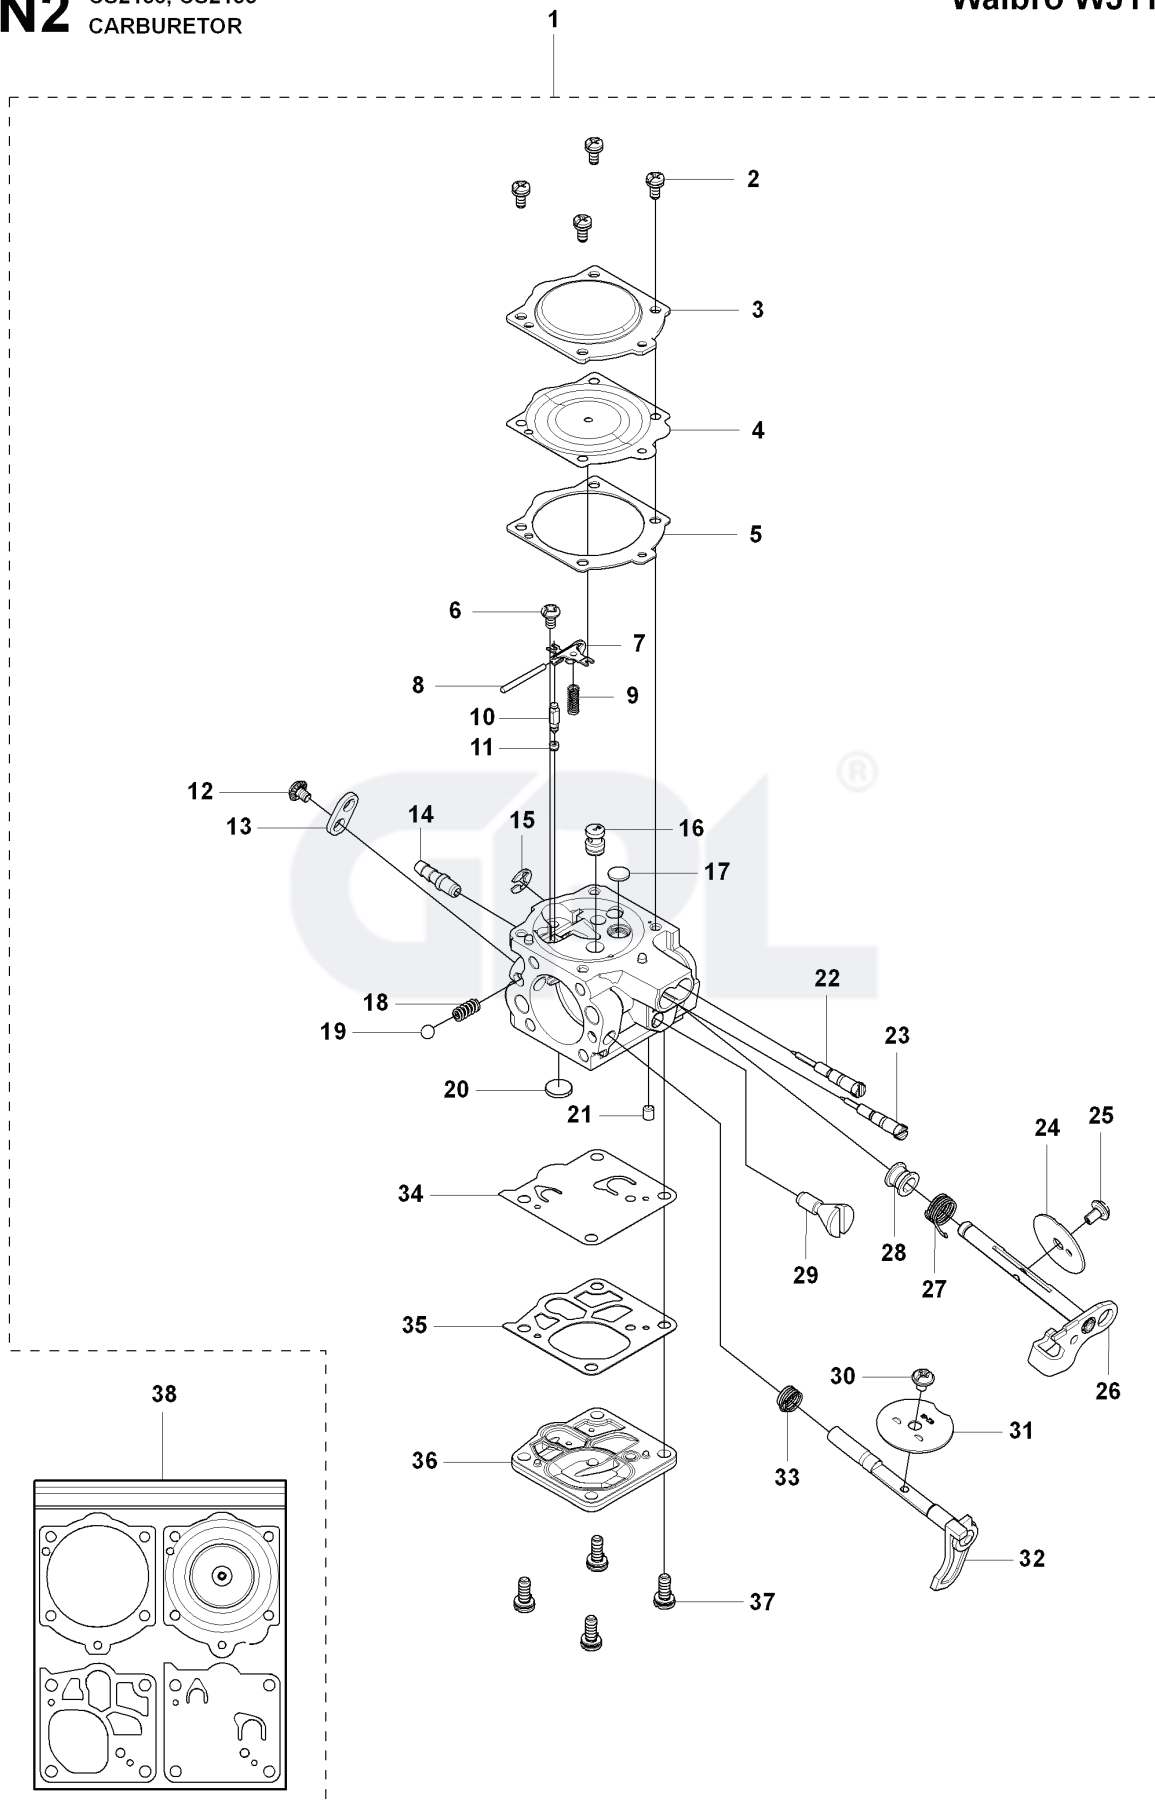

N2 CS2186, CS2188
CARBURETOR

Walbro WJ118

REF.	PART NO.	DESCRIPTION	REMARK	QTY.	KIT
1	501355401	CARBURETTOR		1	
2	503108701	SCREW		4	1
3	505316702	COVER		1	1
4	505316715	DIAPHRAGM ASSY		1	1.38
5	501467501	GASKET		1	1.38
6	505316717	SCREW		1	1
7	505316734	LEVER		1	1
8	505316731	PIN		1	1
9	504791201	SPRING		1	1
10	503563401	NEEDLE VALVE		1	1
11	503592301	SEAT-IN VALVE PLATED		1	1
12	501468701	SCREW		1	1
13	504790701	LEVER		1	1
14	505696901	FITTING		1	1
15	505316736	RING		1	1
16	504790901	NOZZLE		1	1
17	504790801	PLUG		1	1
18	503117701	SPRING		1	1
19	503117101	BALL		1	1
20	501666101	SCREEN		1	1
21	503800501	PLUG		1	1
22	504791801	NEEDLE		1	1
23	544971301	NEEDLE		1	1
24	503800001	VALVE		1	1
25	544111501	SCREW		1	1
26	504790401	SHAFT ASSY		1	1
27	504791401	SPRING		1	1
28	502103101	BUSHING		2	1
29	504791101	SCREW		1	1
30	537003401	SCREW		1	1
31	505316707	VALVE-CHOKE		1	1
32	504790501	SHAFT ASSY		1	1
33	504791501	SPRING		1	1
34	544897201	DIAPHRAGM PUMP		1	1.38
35	503117201	GASKET		1	1.38
36	504790301	COVER		1	1
37	503117501	SCREW		4	1
38	522591801	KIT		1