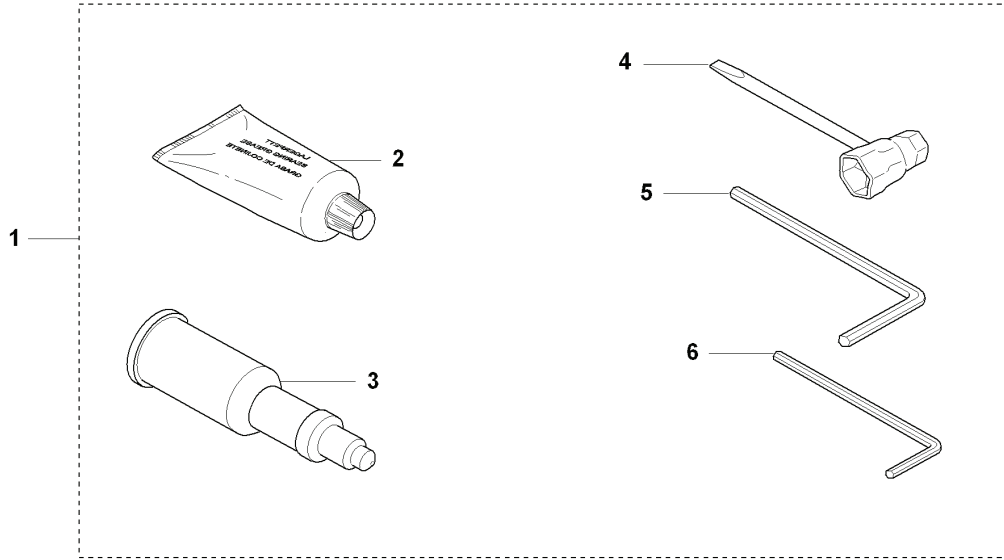

CS2188, EPA, 2009-05

SPARE PARTS LIST

P CS2186, CS2188
ACCESSORIES

WINTER KIT

REF.	PART NO.	DESCRIPTION	REMARK	QTY.	KIT
1	503558501	TOOL		1	
2	503621201	GREASE		1	1
3	501911401	GREASE GUN		1	1
4	501691702	COMBINATION WRENCH		1	1
5	503558602	SPANNER		1	1
6	503558601	SPANNER		1	1
7	501834402	BAR COVER		1	
7	501834405	BAR COVER		1	
7	501834502	BAR COVER		1	
8	537244301	LABEL		1	
9	537168901	LABEL		1	
9	537168905	LABEL		1	
10	537168902	LABEL		1	
11	537201101	WINTER KIT		1	
12	503217016	SCREW CCRPANT		2	11

N2 CS2186, CS2188
CARBURETOR

Walbro WJ118

REF.	PART NO.	DESCRIPTION	REMARK	QTY.	KIT
1	501355401	CARBURETTOR		1	
2	503108701	SCREW		4	1
3	505316702	COVER		1	1
4	505316715	DIAPHRAGM ASSY		1	1.38
5	501467501	GASKET		1	1.38
6	505316717	SCREW		1	1
7	505316734	LEVER		1	1
8	505316731	PIN		1	1
9	504791201	SPRING		1	1
10	503563401	NEEDLE VALVE		1	1
11	503592301	SEAT-IN VALVE PLATED		1	1
12	501468701	SCREW		1	1
13	504790701	LEVER		1	1
14	505696901	FITTING		1	1
15	505316736	RING		1	1
16	504790901	NOZZLE		1	1
17	504790801	PLUG		1	1
18	503117701	SPRING		1	1
19	503117101	BALL		1	1
20	501666101	SCREEN		1	1
21	503800501	PLUG		1	1
22	504791801	NEEDLE		1	1
23	544971301	NEEDLE		1	1
24	503800001	VALVE		1	1
25	544111501	SCREW		1	1
26	504790401	SHAFT ASSY		1	1
27	504791401	SPRING		1	1
28	502103101	BUSHING		2	1
29	504791101	SCREW		1	1
30	537003401	SCREW		1	1
31	505316707	VALVE-CHOKE		1	1
32	504790501	SHAFT ASSY		1	1
33	504791501	SPRING		1	1
34	544897201	DIAPHRAGM PUMP		1	1.38
35	503117201	GASKET		1	1.38
36	504790301	COVER		1	1
37	503117501	SCREW		4	1
38	522591801	KIT		1	