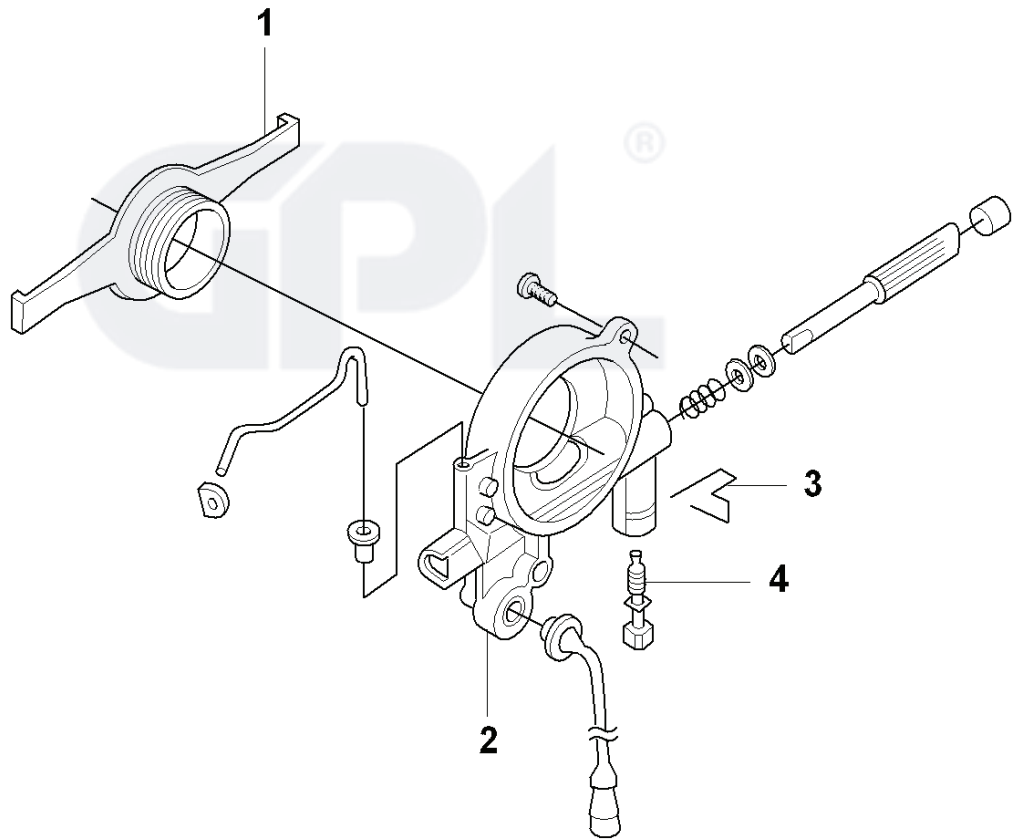

Q CS2186, CS2188
OIL PUMP

Up to 060600001.

REF.	PART NO.	DESCRIPTION	REMARK	QTY.	KIT
1	503756104	GEAR WHEEL		1	
2	503521302	OIL PUMP ASSY		1	
3	503813001	SPRING		1	
4	503811301	SCREW		1	

GPL®