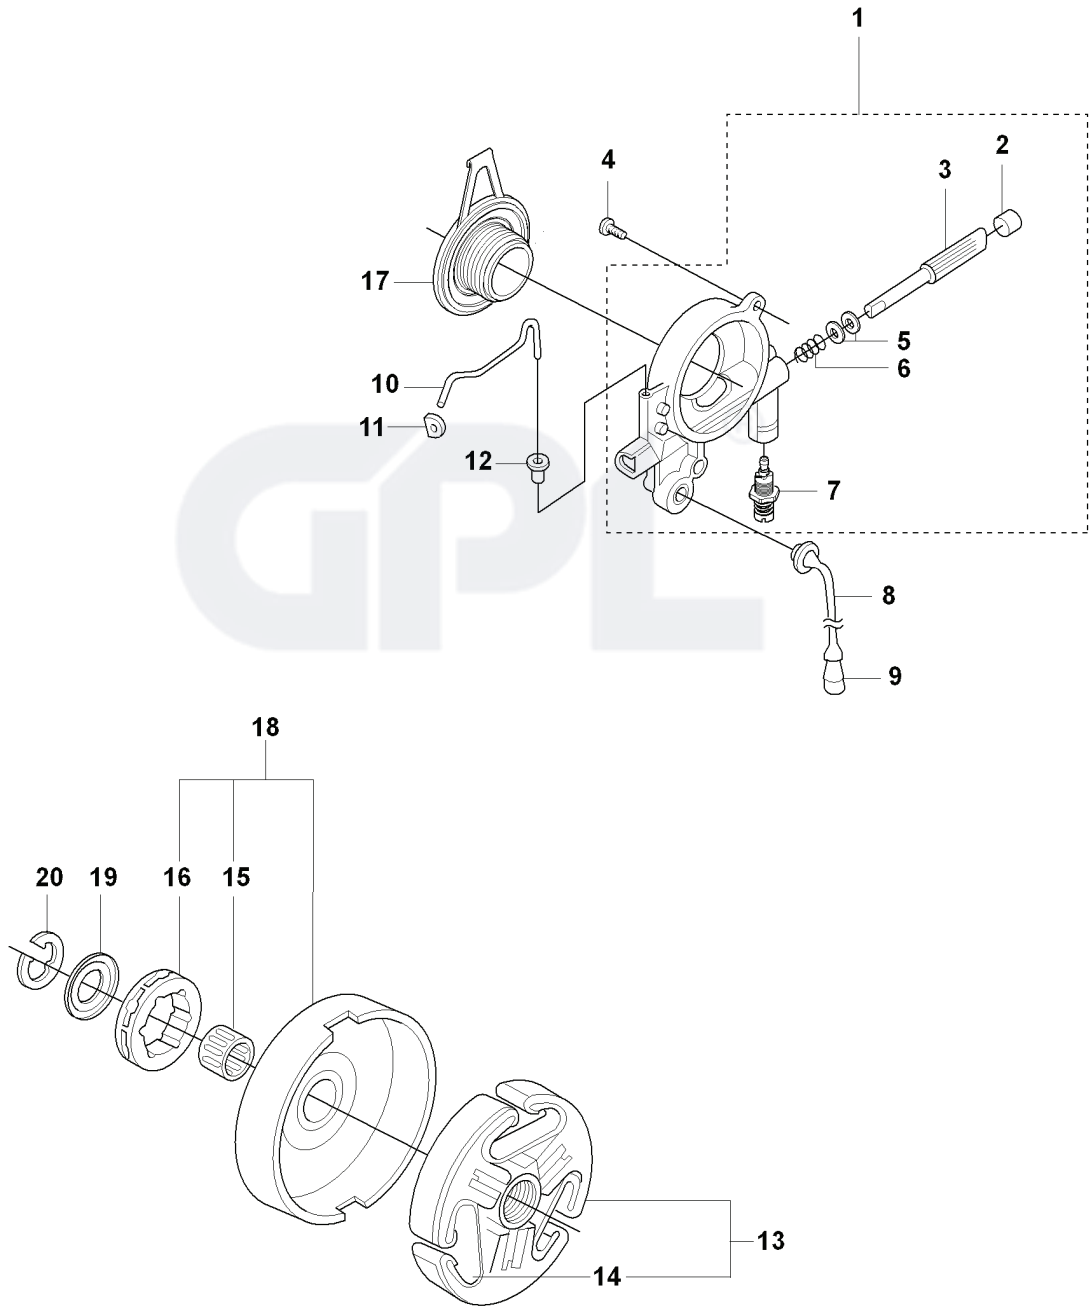

B CS2188
CLUTCH ASSY
OIL PUMP ASSY

REF.	PART NO.	DESCRIPTION	REMARK	QTY.	KIT
1	503521305	OIL PUMP ASSY		1	
2	503624901	SEALING PLUG		1	1
3	537106401	PUMP PISTON		1	1
4	725532956	SCREW IHSCM		2	
5	503230004	WASHER		2	1
6	501615801	SPRING		1	1
7	537396001	INSERT		1	1
8	503426701	OIL HOSE		1	
9	501544102	OIL SCREEN		1	
10	503774301	OIL PIPE		1	
11	503644701	BUSHING		1	
12	504300026	SEALING		1	
13	503975001	CLUTCH ASSY		1	
14	503975101	CLUTCH SPRING		3	13
15	503432001	NEEDLE HOLDER		1	18
16	501598002	RIM		1	18
16	505303661	RIM		1	18
17	537207806	PUMP PINION		1	
18	537137971	CLUTCH DRUM ASSY		1	
18	537137972	CLUTCH DRUM ASSY		1	
19	503752401	WASHER		1	
20	503272101	E-CLIP		1