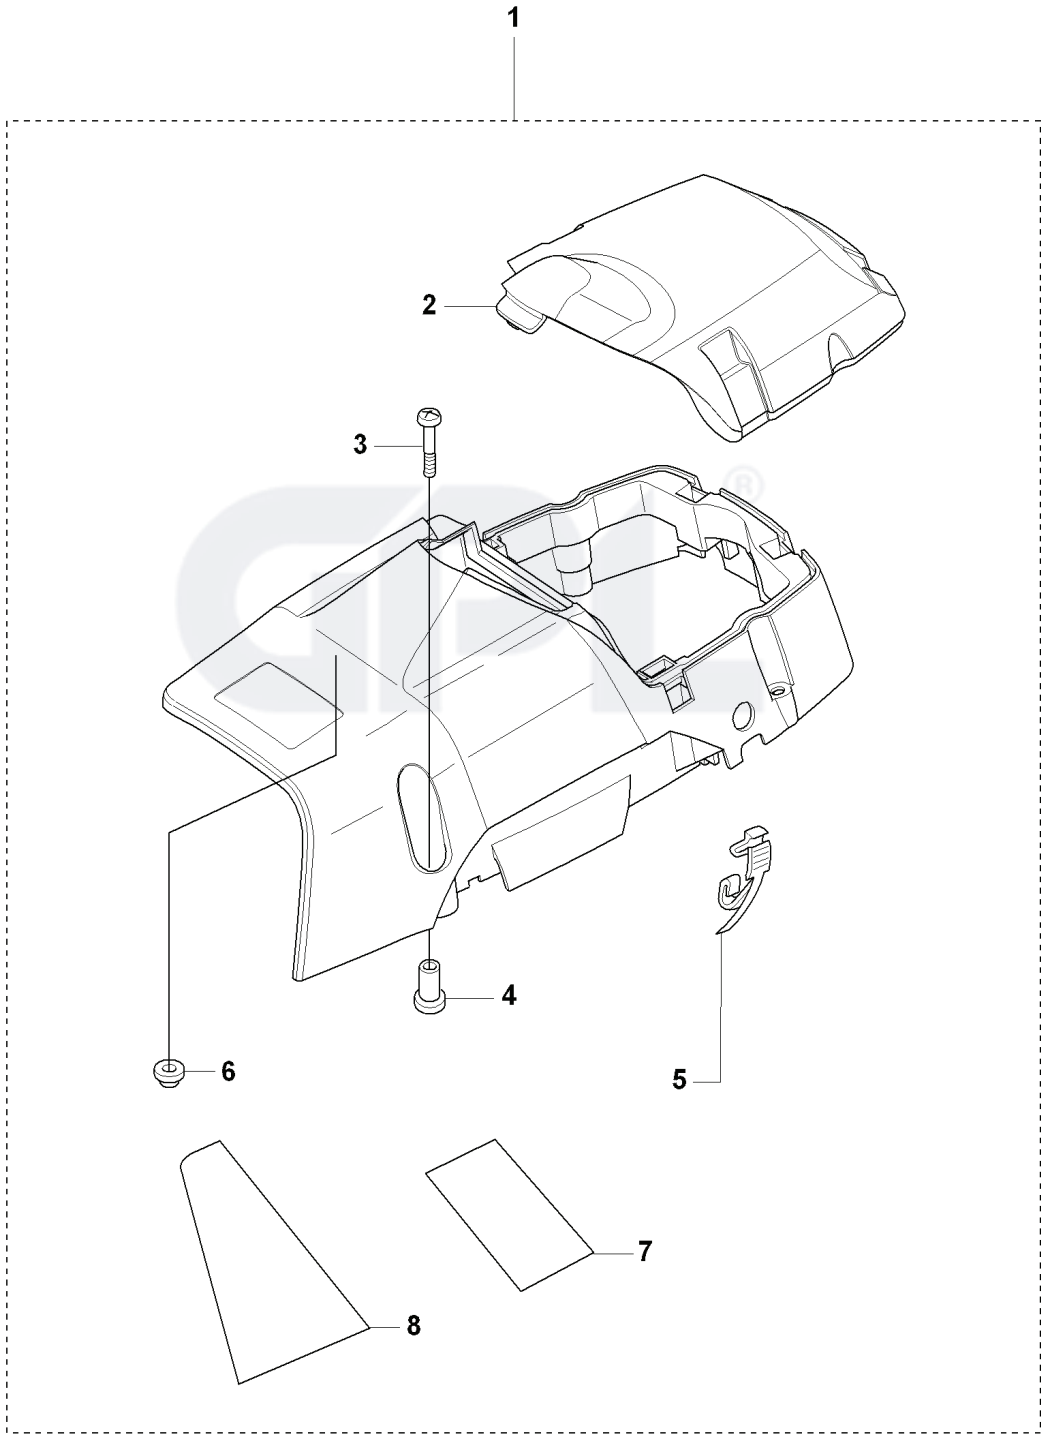

C CS2188
COVER

REF.	PART NO.	DESCRIPTION	REMARK	QTY.	KIT
1	537168001	CYLINDER COVER ASSY		1	
2	537168201	FILTER COVER		1	1
3	503204426	SCREW		3	1
4	537137201	SLEEVE		3	1
5	503699102	SNAP LOCKING		4	1
6	537016501	SUPPORT		1	1
7	537253501	HEAT PROTECTOR		1	1
8	537253401	HEAT PROTECTOR		1	1