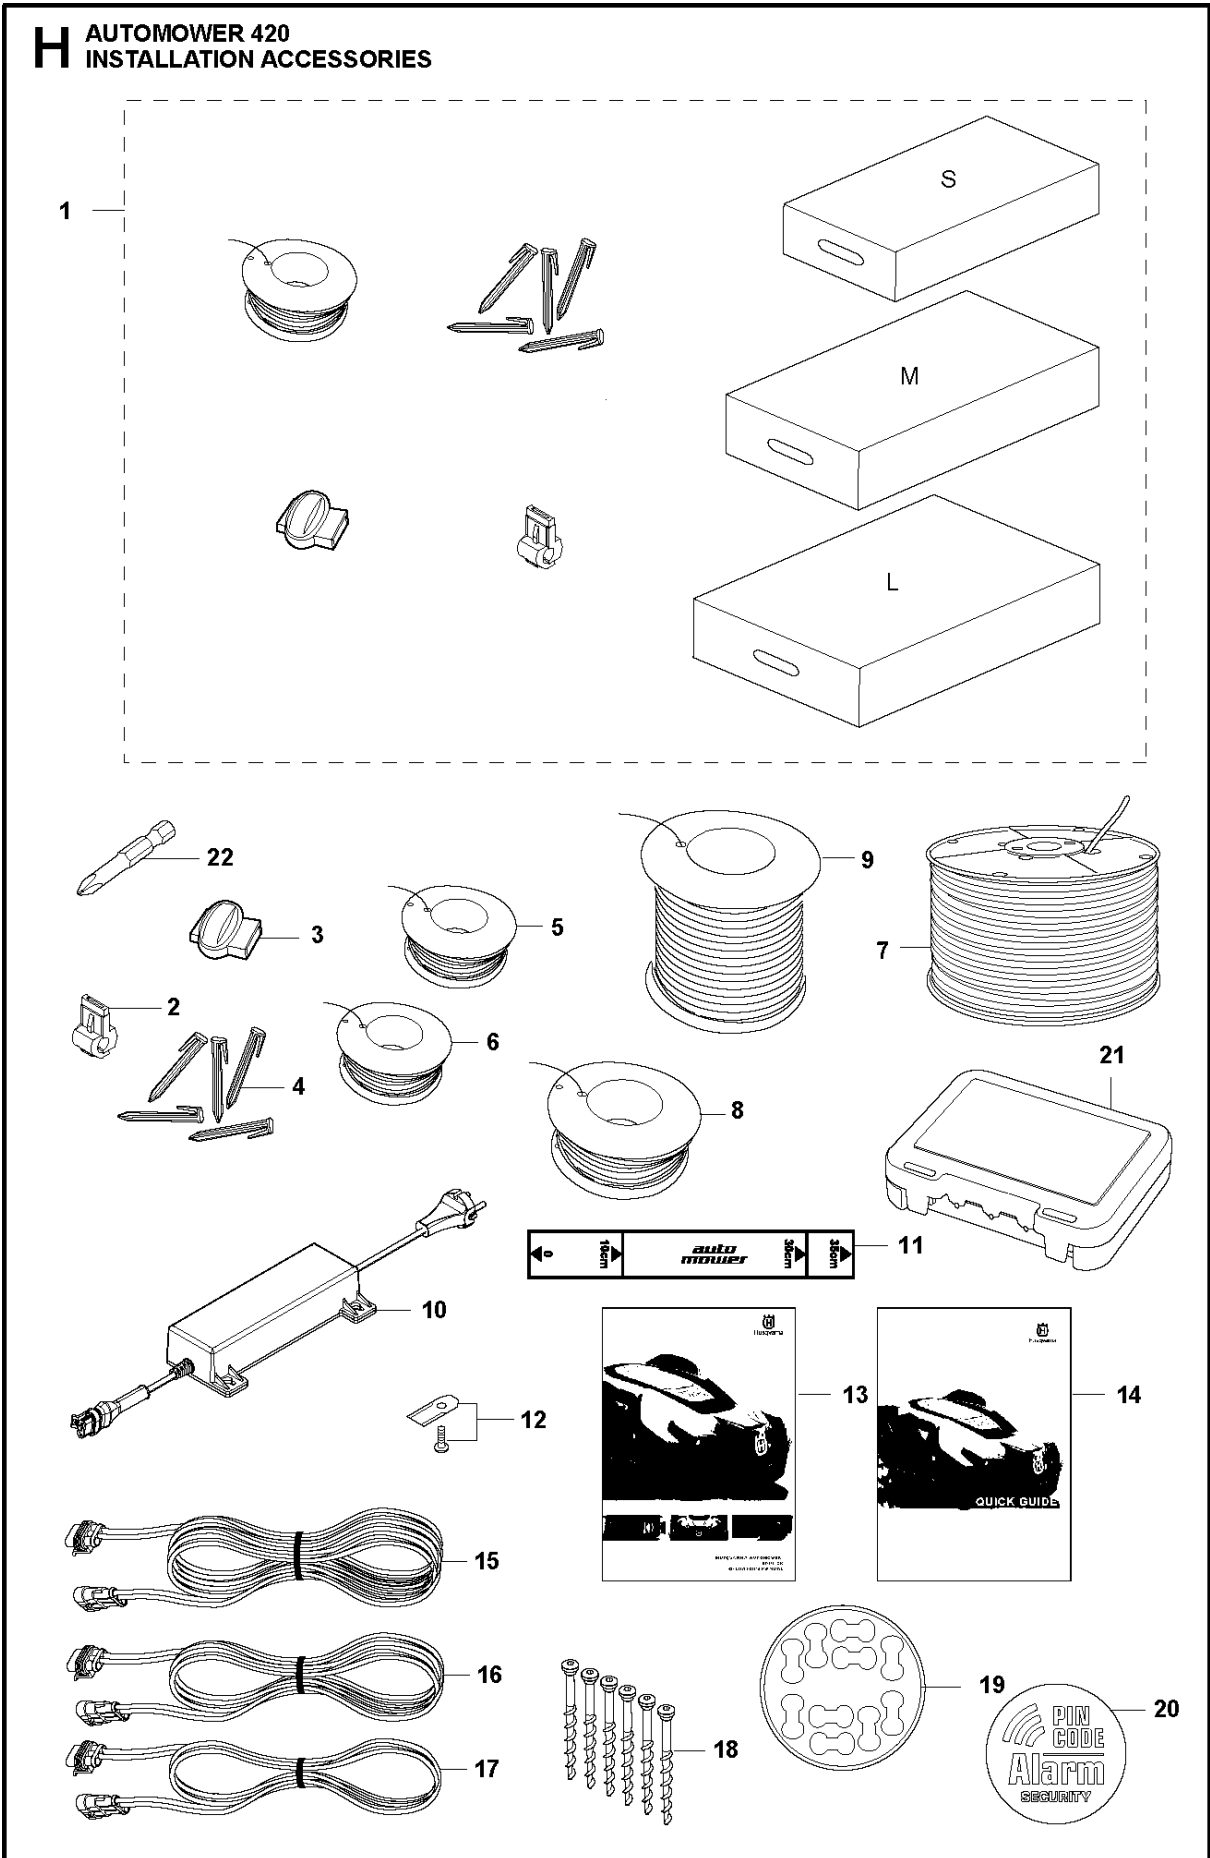

H AUTOMOWER 420 INSTALLATION ACCESSORIES

Ref	Artikelnr	Beskrivning	Anmärkning	ANT SATS AL
1	967 62 36-01	INSTALLATION KIT	Installation KIT S: Wire (150 m), Staples (300 pcs), Connectors (3 pcs), Couplers (5 pcs)	1
1	967 62 36-02	INSTALLATION KIT	Installation KIT M: Wire (250 m), Staples (400 pcs), Connectors (3 pcs), Couplers (5 pcs)	1
1	967 62 36-03	INSTALLATION KIT	Installation KIT L: Wire (400 m), Staples (600 pcs), Connectors (5 pcs), Couplers (5 pcs)	1
2	535 12 90-01	KOPPLING	Loop Wire Connector	1
2	577 86 48-01	KOPPLING	Loop Wire Connectors, Blister Pack, 5pcs	1
2	535 12 90-02	KOPPLING	Loop Wire Connector, Blister Pack, 100 pcs	1
3	501 98 02-01	KOPPLING	Coupler	1
3	577 86 47-01	KOPPLING	Couplers, Blister Pack, 5 pcs	1
3	501 98 02-03	KOPPLING	Couplers, 100 pcs	1
4	577 86 42-01	KLAMMER	Staples, 85 mm, Blister Pack, 100 pcs	1
4	583 97 34-01	KLAMMER	Staples, 85 mm, 100 pcs	1
5	580 66 20-02	VAJER	Wire (150 m)	1
5	577 86 43-02	VAJER	Wire Blister Pack, (50 m)	1
5	577 86 43-01	VAJER	Wire Blister Pack, (150 m)	1
6	580 66 20-01	VAJER	Wire (250 m)	1
7	593 29 77-01	VAJER	Wire Pro 300m	1
8	522 91 41-01	VAJER	Wire (500 m, 3.4 mm)	1
9	580 66 20-04	VAJER	Wire (800 m)	1
10	586 75 53-01	DRIVENHET	Transformer (EU)	1
10	586 75 53-02	DRIVENHET	Transformer (UK/IRL)	1
10	586 75 53-03	DRIVENHET	Transformer (CH)	1
10	586 75 53-04	DRIVENHET	Transformer (US/CA)	1
10	586 75 53-05	DRIVENHET	Transformer (AU/NZ)	1
11	544 17 75-01	MÄTTBAND	Measuring Tape	1
12	577 86 46-03	BLADE SET	Long Life Safety Blades, Blister Pack, 9 pcs	1
12	577 60 65-05	BLADE SET	Long Life Safety Blades, 45 pcs	1
12	577 60 66-04	BLADE SET	Long Life Safety Blades, 300 pcs	1
13	115875801	TBD	Operator's Manual, Swedish	1
13	115875806	TBD	Operator's Manual, Danish	1
13	115875811	TBD	Operator's Manual, Finnish	1
13	115875821	TBD	Operator's Manual, Norwegian	1
13	115875826	TBD	Operator's Manual, English	1
13	115875831	TBD	Operator's Manual, French	1
13	115875832	TBD	Operator's Manual, French (Canada)	1
13	115875836	TBD	Operator's Manual, Dutch	1
13	115875841	TBD	Operator's Manual, Italian	1
13	115875846	TBD	Operator's Manual, Spanish	1
13	115875851	TBD	Operator's Manual, German	1
13	115875856	TBD	Operator's Manual, Russian	1
13	115875858	TBD	Operator's Manual, Hungarian	1
13	115875859	TBD	Operator's Manual, Portuguese	1
13	115875861	TBD	Operator's Manual, Polish	1
13	115875862	TBD	Operator's Manual, Romanian	1