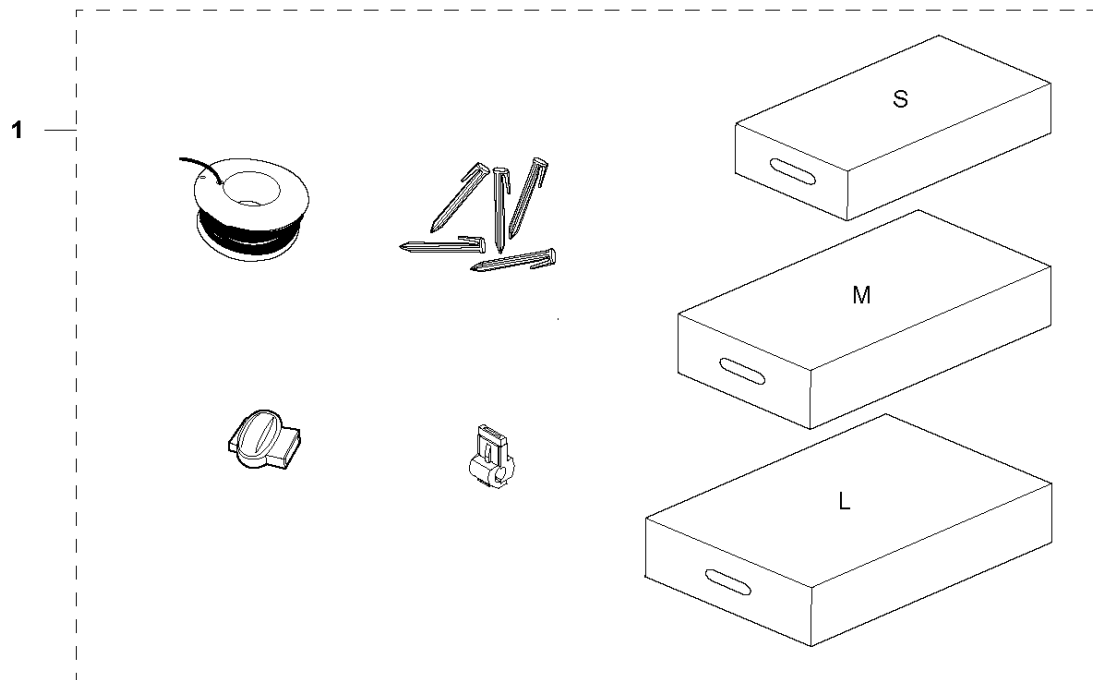

H AUTOMOWER 440 INSTALLATION ACCESSORIES

Ref	Artikelnr	Beskrivning	Anmärkning	ANT SATS AL
1	967 62 36-01	INSTALLATION KIT	Installation KIT S: Wire (150 m), Staples (300 pcs), Connectors (3 pcs), Couplers (5 pcs)	1
1	967 62 36-02	INSTALLATION KIT	Installation KIT M: Wire (250 m), Staples (400 pcs), Connectors (3 pcs), Couplers (5 pcs)	1
1	967 62 36-03	INSTALLATION KIT	Installation KIT L: Wire (400 m), Staples (600 pcs), Connectors (5 pcs), Couplers (5 pcs)	1
2	535 12 90-01	KOPPLING	Loop Wire Connector	1
2	535 12 90-02	KOPPLING	Loop Wire Connector, Blister Pack, 100 pcs	1
2	577 86 48-01	KOPPLING	Loop Wire Connectors, Blister Pack, 5pcs	1
3	501 98 02-01	KOPPLING	Coupler	1
3	577 86 47-01	KOPPLING	Couplers, Blister Pack, 5 pcs	1
3	501 98 02-03	KOPPLING	Couplers, 100 pcs	1
4	577 86 42-01	KLAMMER	Staples, 85 mm, Blister Pack, 100 pcs	1
4	583 97 34-01	KLAMMER	Staples, 85 mm, 100 pcs	1
5	577 86 43-02	VAJER	Wire Blister Pack, (50 m)	1
5	580 66 20-02	VAJER	Wire (150 m)	1
5	577 86 43-01	VAJER	Wire Blister Pack, (150 m)	1
6	580 66 20-01	VAJER	Wire (250 m)	1
7	593 29 77-01	VAJER	Wire Pro 300m	1
8	522 91 41-01	VAJER	Wire (500 m, 3.4 mm)	1
9	580 66 20-04	VAJER	Wire (800 m)	1
10	586 81 22-01	DRIVENHET	Transformer (EU)	1
10	586 81 22-02	DRIVENHET	Transformer (UK/IRL)	1
10	586 81 22-03	DRIVENHET	Transformer (CH)	1
10	586 81 22-04	DRIVENHET	Transformer (US/CA)	1
10	586 81 22-05	DRIVENHET	Transformer (AU/NZ)	1
11	544 17 75-01	MÄTTBAND	Measuring Tape	1
12	577 86 46-03	BLADE SET	Long Life Safety Blades, Blister Pack, 9 pcs	1
12	577 60 65-05	BLADE SET	Long Life Safety Blades, 45 pcs	1
12	577 60 66-04	BLADE SET	Long Life Safety Blades, 300 pcs	1
13	115875801	TBD	Operator's Manual, Swedish	1
13	115875806	TBD	Operator's Manual, Danish	1
13	115875811	TBD	Operator's Manual, Finnish	1
13	115875821	TBD	Operator's Manual, Norwegian	1
13	115875826	TBD	Operator's Manual, English	1
13	115875831	TBD	Operator's Manual, French	1
13	115875832	TBD	Operator's Manual, French (Canada)	1
13	115875836	TBD	Operator's Manual, Dutch	1
13	115875841	TBD	Operator's Manual, Italian	1
13	115875846	TBD	Operator's Manual, Spanish	1
13	115875851	TBD	Operator's Manual, German	1
13	115875856	TBD	Operator's Manual, Russian	1
13	115875858	TBD	Operator's Manual, Hungarian	1
13	115875859	TBD	Operator's Manual, Portuguese	1
13	115875861	TBD	Operator's Manual, Polish	1
13	115875862	TBD	Operator's Manual, Romanian	1