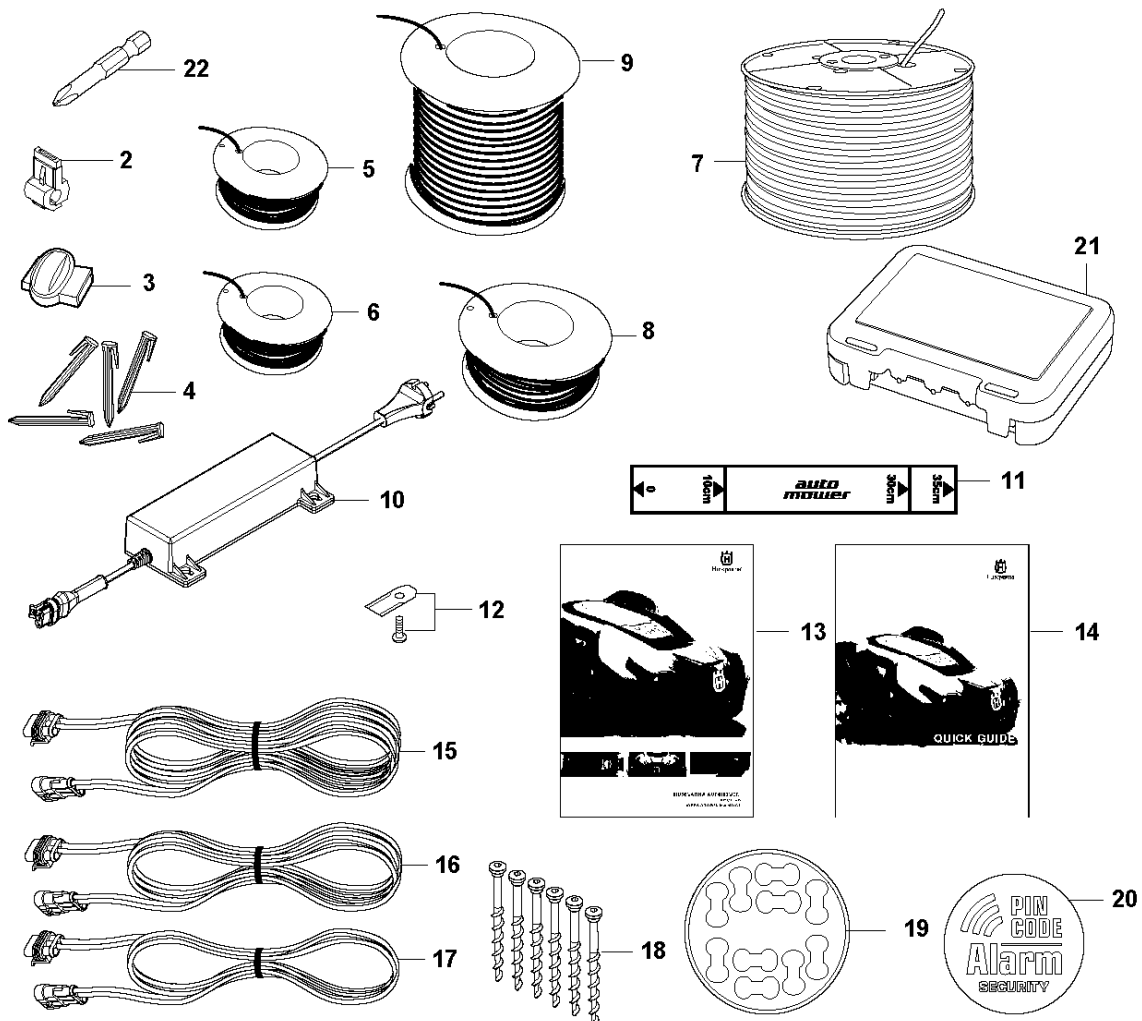

H AUTOMOWER 440 INSTALLATION ACCESSORIES

Ref	Artikelnr	Beskrivning	Anmärkning	ANT SATS AL
1	967 62 36-01	INSTALLATION KIT	Installation KIT S: Wire (150 m), Staples (300 pcs), Connectors (3 pcs), Couplers (5 pcs)	1
1	967 62 36-02	INSTALLATION KIT	Installation KIT M: Wire (250 m), Staples (400 pcs), Connectors (3 pcs), Couplers (5 pcs)	1
1	967 62 36-03	INSTALLATION KIT	Installation KIT L: Wire (400 m), Staples (600 pcs), Connectors (5 pcs), Couplers (5 pcs)	1
2	535 12 90-01	KOPPLING	Loop Wire Connector	1
2	535 12 90-02	KOPPLING	Loop Wire Connector, Blister Pack, 100 pcs	1
2	577 86 48-01	KOPPLING	Loop Wire Connectors, Blister Pack, 5pcs	1
3	501 98 02-01	KOPPLING	Coupler	1
3	577 86 47-01	KOPPLING	Couplers, Blister Pack, 5 pcs	1
3	501 98 02-03	KOPPLING	Couplers, 100 pcs	1
4	577 86 42-01	KLAMMER	Staples, 85 mm, Blister Pack, 100 pcs	1
4	583 97 34-01	KLAMMER	Staples, 85 mm, 100 pcs	1
5	577 86 43-02	VAJER	Wire Blister Pack, (50 m)	1
5	580 66 20-02	VAJER	Wire (150 m)	1
5	577 86 43-01	VAJER	Wire Blister Pack, (150 m)	1
6	580 66 20-01	VAJER	Wire (250 m)	1
7	593 29 77-01	VAJER	Wire Pro 300m	1
8	522 91 41-01	VAJER	Wire (500 m, 3.4 mm)	1
9	580 66 20-04	VAJER	Wire (800 m)	1
10	586 81 22-01	DRIVENHET	Transformer (EU)	1
10	586 81 22-02	DRIVENHET	Transformer (UK/IRL)	1
10	586 81 22-03	DRIVENHET	Transformer (CH)	1
10	586 81 22-04	DRIVENHET	Transformer (US/CA)	1
10	586 81 22-05	DRIVENHET	Transformer (AU/NZ)	1
11	544 17 75-01	MÄTTBAND	Measuring Tape	1
12	577 86 46-03	BLADE SET	Long Life Safety Blades, Blister Pack, 9 pcs	1
12	577 60 65-05	BLADE SET	Long Life Safety Blades, 45 pcs	1
12	577 60 66-04	BLADE SET	Long Life Safety Blades, 300 pcs	1
13	115875801	TBD	Operator's Manual, Swedish	1
13	115875806	TBD	Operator's Manual, Danish	1
13	115875811	TBD	Operator's Manual, Finnish	1
13	115875821	TBD	Operator's Manual, Norwegian	1
13	115875826	TBD	Operator's Manual, English	1
13	115875831	TBD	Operator's Manual, French	1
13	115875832	TBD	Operator's Manual, French (Canada)	1
13	115875836	TBD	Operator's Manual, Dutch	1
13	115875841	TBD	Operator's Manual, Italian	1
13	115875846	TBD	Operator's Manual, Spanish	1
13	115875851	TBD	Operator's Manual, German	1
13	115875856	TBD	Operator's Manual, Russian	1
13	115875858	TBD	Operator's Manual, Hungarian	1
13	115875859	TBD	Operator's Manual, Portuguese	1
13	115875861	TBD	Operator's Manual, Polish	1
13	115875862	TBD	Operator's Manual, Romanian	1