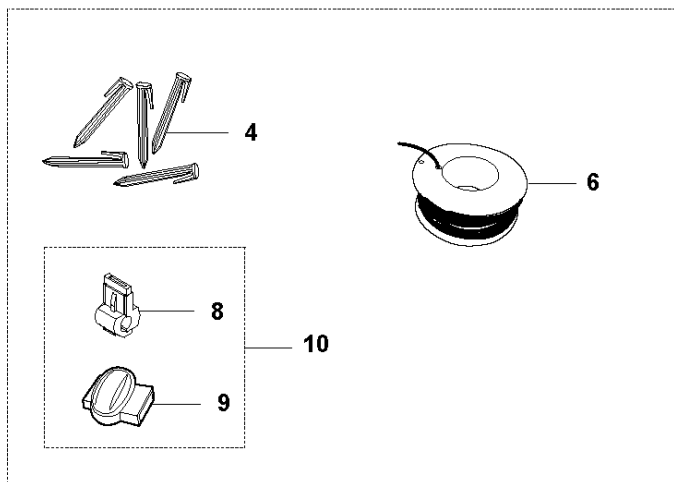

H GARDENA SILENO, SILENO+ INSTALLATION ACCESSORIES

INSTALLATIONSTILLBEHÖR
R130Li/R130LiC/R160Li/R160LiC, 2017-01

SILENO: R100Li/R100LiC, SILENO+:

Ref	Artikelnr	Beskrivning	Anmärkning	ANT SATS AL
1	584 86 25-01	DRIVENHET	Power Supply EU	1
2	584 86 26-03	DRIVENHET	Power Supply CH	1
3	579 82 51-01	KABLAGE KPL	Low Voltage Cable 20 m	1
3	579 82 51-02	KABLAGE KPL	Low Voltage Cable 10 m	1
3	579 82 51-03	KABLAGE KPL	Low Voltage Cable 3 m	1
4	966 80 98-01	KLAMMER	Staples 100 pcs, Gardena Blister Pack	1
4	Gardena409020	TBD	Staples 100 pcs, Gardena Blister Pack	1
5	575 23 86-03	SCREW KIT	Screw KIT	1
6	967 10 48-01	VAJER	Loop Wire 50 m, Gardena Blister Pack	1
6	Gardena405820	TBD	Loop Wire 50 m, Gardena Blister Pack	1
6	966 80 96-01	VAJER	Loop Wire 150 m, Gardena Blister Pack	1
6	Gardena408820	TBD	Loop Wire 150 m, Gardena Blister Pack	1
7	966 80 95-01	KNIV	Blades 9 pcs, Gardena Blister Pack	1
7	Gardena408720	TBD	Blades 9 pcs, Gardena Blister Pack	1
7	577 60 65-05	BLADE SET	Long Life Safety Blades, 45 pcs	1
7	577 60 66-04	BLADE SET	Long Life Safety Blades, 300 pcs	1
8	535 12 90-01	KOPPLING	Loop Wire Connector 1 pcs	1
9	501 98 02-01	KOPPLING	Splice 1 pcs	1
9	501 98 02-02	KOPPLING	Splice KIT 50 pcs	1
10	966 80 97-01	KOPPLING	2 Connectors + 6 Splices, Gardena Blister Pack	1
10	Gardena408920	TBD	2 Connectors + 6 Splices, Gardena Blister Pack	1
10	579 04 81-01	TILLBEHÖRSPÅSE	5 Connectors + 5 Splices	1
11	586 27 79-01	ETIKETT	Sticker Cable Markers 10 pcs	1
12	588 98 66-01	AGGREGAT	Gateway, Gardena smart system (LiC)	1
13	589 20 95-01	ADAPTER	Power Supply, Gardena smart system (LiC) EU	1
13	589838101	TBD	Power Supply, Gardena smart system (LiC) UK	1
14	501 65 70-01	VAJER	LAN Cable, Gardena smart system (LiC)	1
15	502 40 53-01	DEKAL	Label Anti-Theft	1
16	115860001	TBD	Operator's Manual, Swedish	1
16	115860006	TBD	Operator's Manual, Danish	1
16	115860011	TBD	Operator's Manual, Finnish	1
16	115860021	TBD	Operator's Manual, Norwegian	1
16	115860026	TBD	Operator's Manual, English	1
16	115860031	TBD	Operator's Manual, French	1
16	115860036	TBD	Operator's Manual, Dutch	1
16	115860041	TBD	Operator's Manual, Italian	1
16	115860046	TBD	Operator's Manual, Spanish	1
16	115860051	TBD	Operator's Manual, German	1
16	115860058	TBD	Operator's Manual, Hungarian	1
16	115860059	TBD	Operator's Manual, Portuguese	1
16	115860061	TBD	Operator's Manual, Polish	1
16	115860063	TBD	Operator's Manual, Estonian	1
16	115860064	TBD	Operator's Manual, Lettish	1